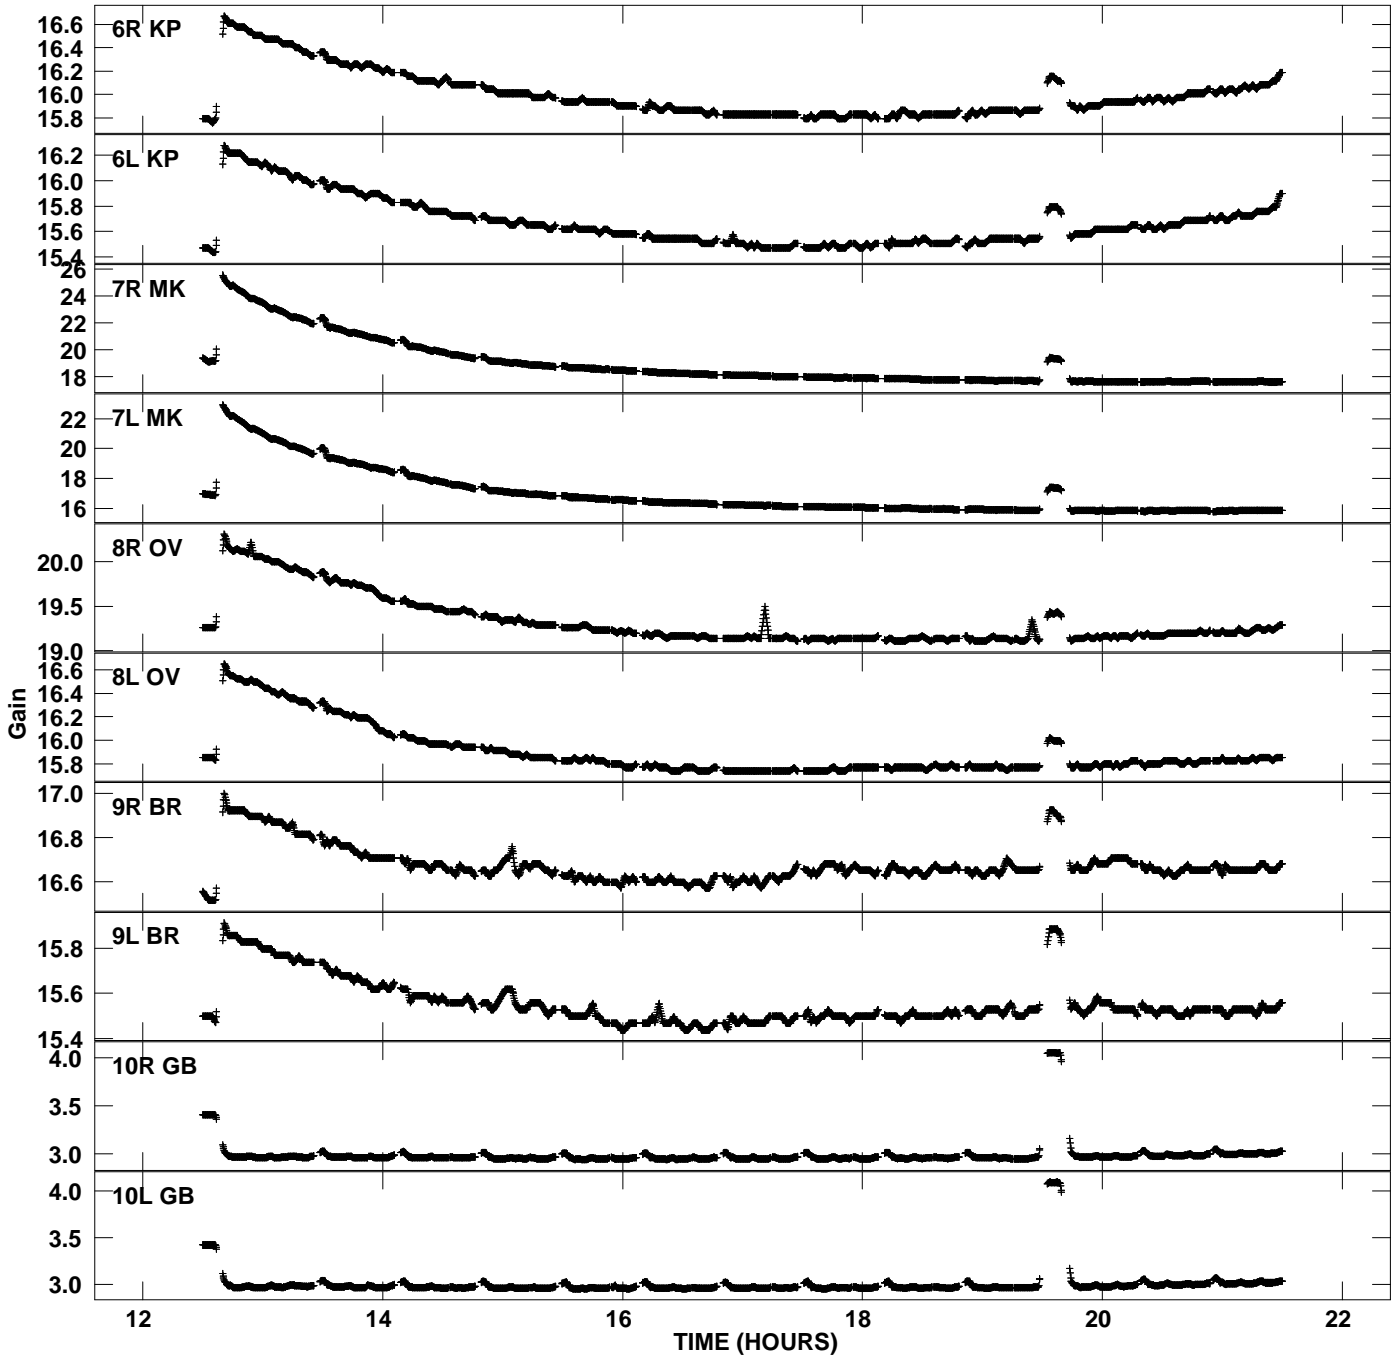

Plot file version 1 created 09-FEB-2008 20:41:57  
Gain amp vs UTC time for GC029\_2\_8.UVAVG.1  
CL 2 Rpol & Lpol IF 1

Plot file version 2 created 09-FEB-2008 20:41:57  
Gain amp vs UTC time for GC029\_2\_8.UVAVG.1  
CL 2 Rpol & Lpol IF 1

Plot file version 3 created 09-FEB-2008 20:41:58  
Gain amp vs UTC time for GC029\_2\_8.UVAVG.1  
CL 2 Rpol & Lpol IF 1

Plot file version 4 created 09-FEB-2008 20:41:58  
Gain amp vs UTC time for GC029\_2\_8.UVAVG.1  
CL 2 Rpol & Lpol IF 1