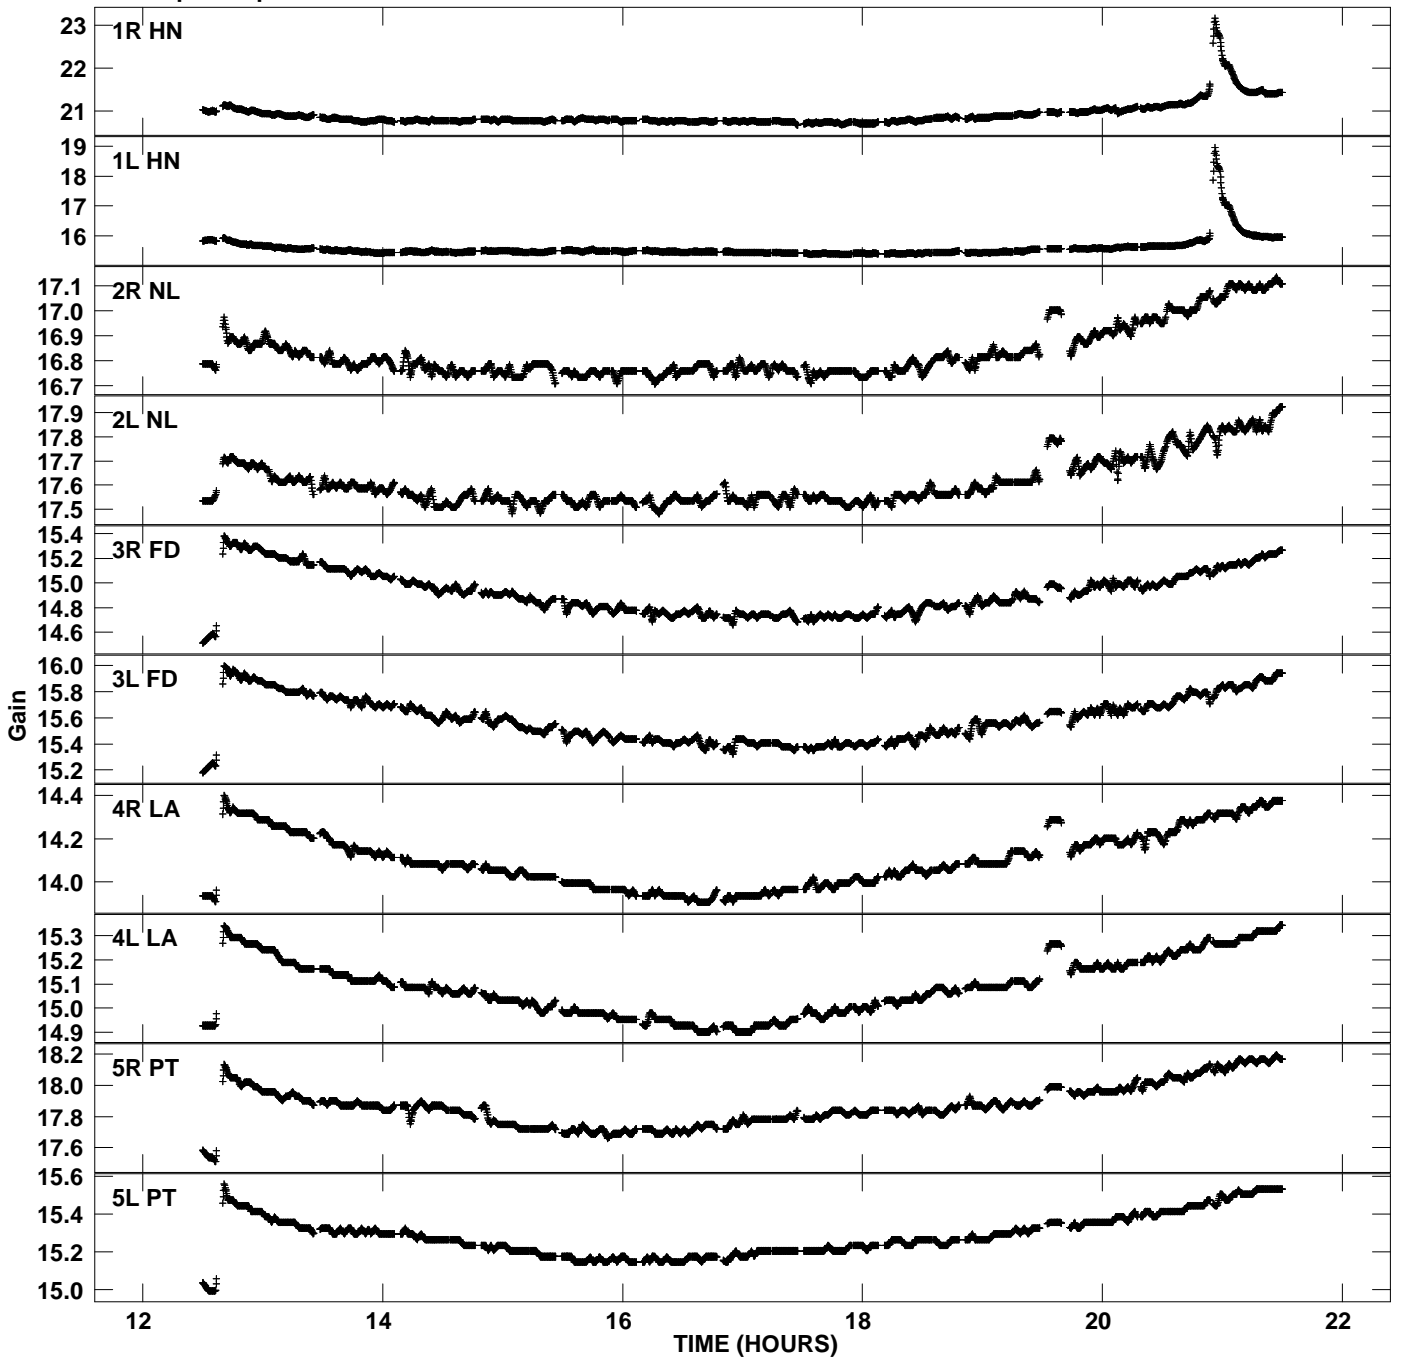

Plot file version 1 created 09-FEB-2008 20:41:57  
Gain amp vs UTC time for GC029\_2\_8.UVAVG.1  
CL 2 Rpol & Lpol IF 1

Plot file version 2 created 09-FEB-2008 20:41:57  
Gain amp vs UTC time for GC029\_2\_8.UVAVG.1  
CL 2 Rpol & Lpol IF 1

Plot file version 3 created 09-FEB-2008 20:41:58  
Gain amp vs UTC time for GC029\_2\_8.UVAVG.1  
CL 2 Rpol & Lpol IF 1

Plot file version 4 created 09-FEB-2008 20:41:58  
Gain amp vs UTC time for GC029\_2\_8.UVAVG.1  
CL 2 Rpol & Lpol IF 1