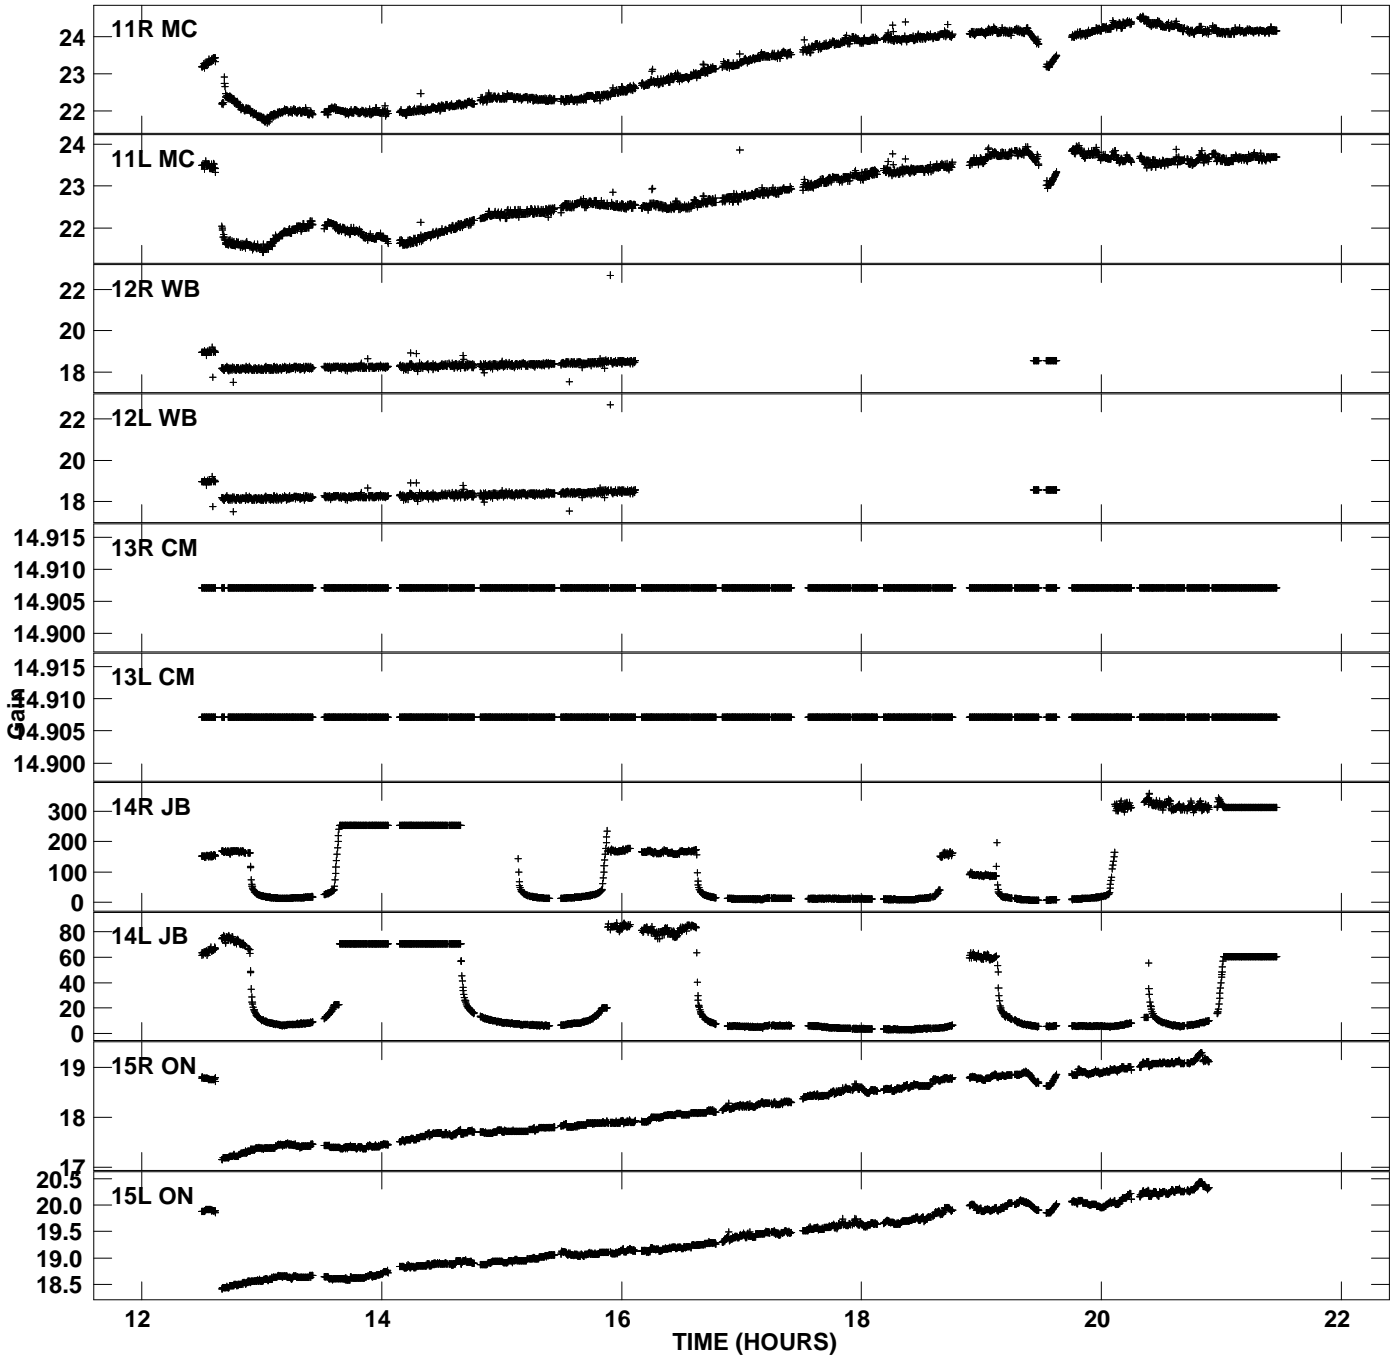

Plot file version 1 created 09-FEB-2008 20:41:57  
Gain amp vs UTC time for GC029\_2\_8.UVAVG.1  
CL 2 Rpol & Lpol IF 1

Plot file version 2 created 09-FEB-2008 20:41:57  
Gain amp vs UTC time for GC029\_2\_8.UVAVG.1  
CL 2 Rpol & Lpol IF 1

Plot file version 3 created 09-FEB-2008 20:41:58  
Gain amp vs UTC time for GC029\_2\_8.UVAVG.1  
CL 2 Rpol & Lpol IF 1

Plot file version 4 created 09-FEB-2008 20:41:58  
Gain amp vs UTC time for GC029\_2\_8.UVAVG.1  
CL 2 Rpol & Lpol IF 1