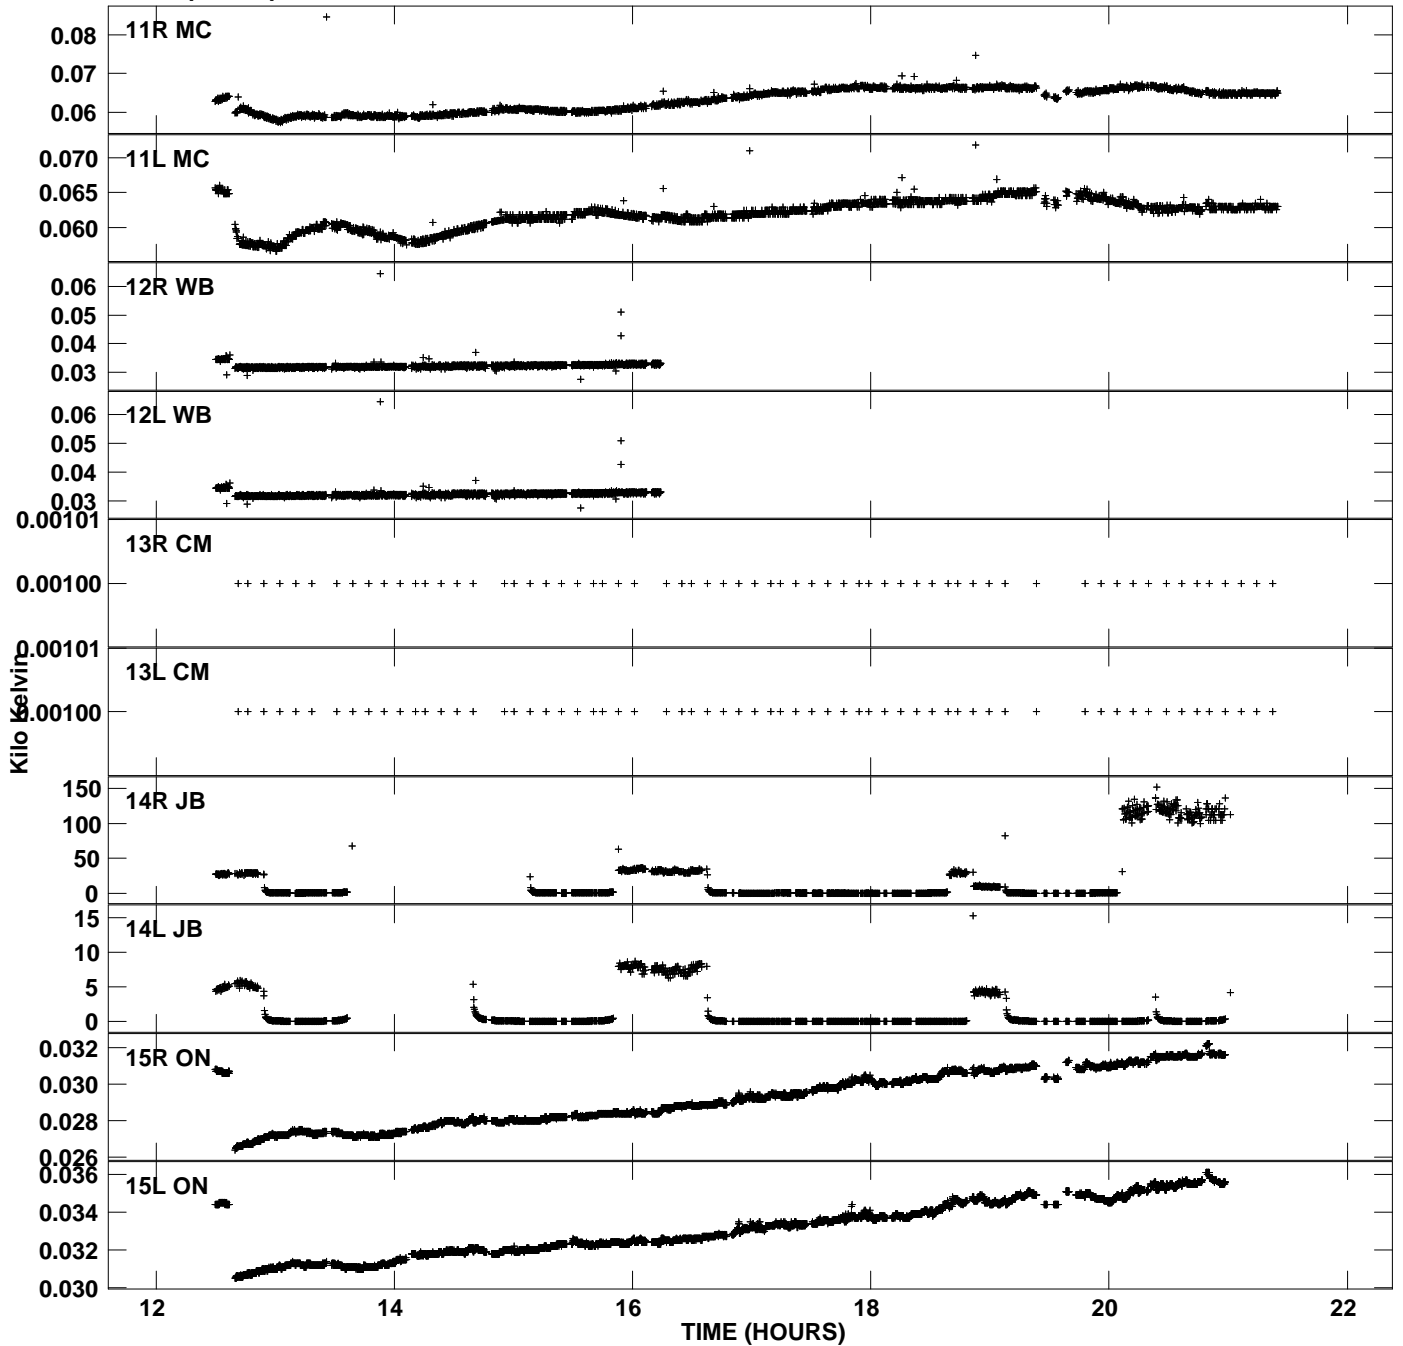

Plot file version 1 created 09-FEB-2008 20:41:31  
Tsys vs UTC time for GC029\_2\_8.UVAVG.1  
TY 1 Rpol & Lpol IF 1

Plot file version 2 created 09-FEB-2008 20:41:31  
Tsys vs UTC time for GC029\_2\_8.UVAVG.1  
TY 1 Rpol & Lpol IF 1

Plot file version 3 created 09-FEB-2008 20:41:31  
Tsys vs UTC time for GC029\_2\_8.UVAVG.1  
TY 1 Rpol & Lpol IF 1

Plot file version 4 created 09-FEB-2008 20:41:31  
Tsys vs UTC time for GC029\_2\_8.UVAVG.1  
TY 1 Rpol & Lpol IF 1