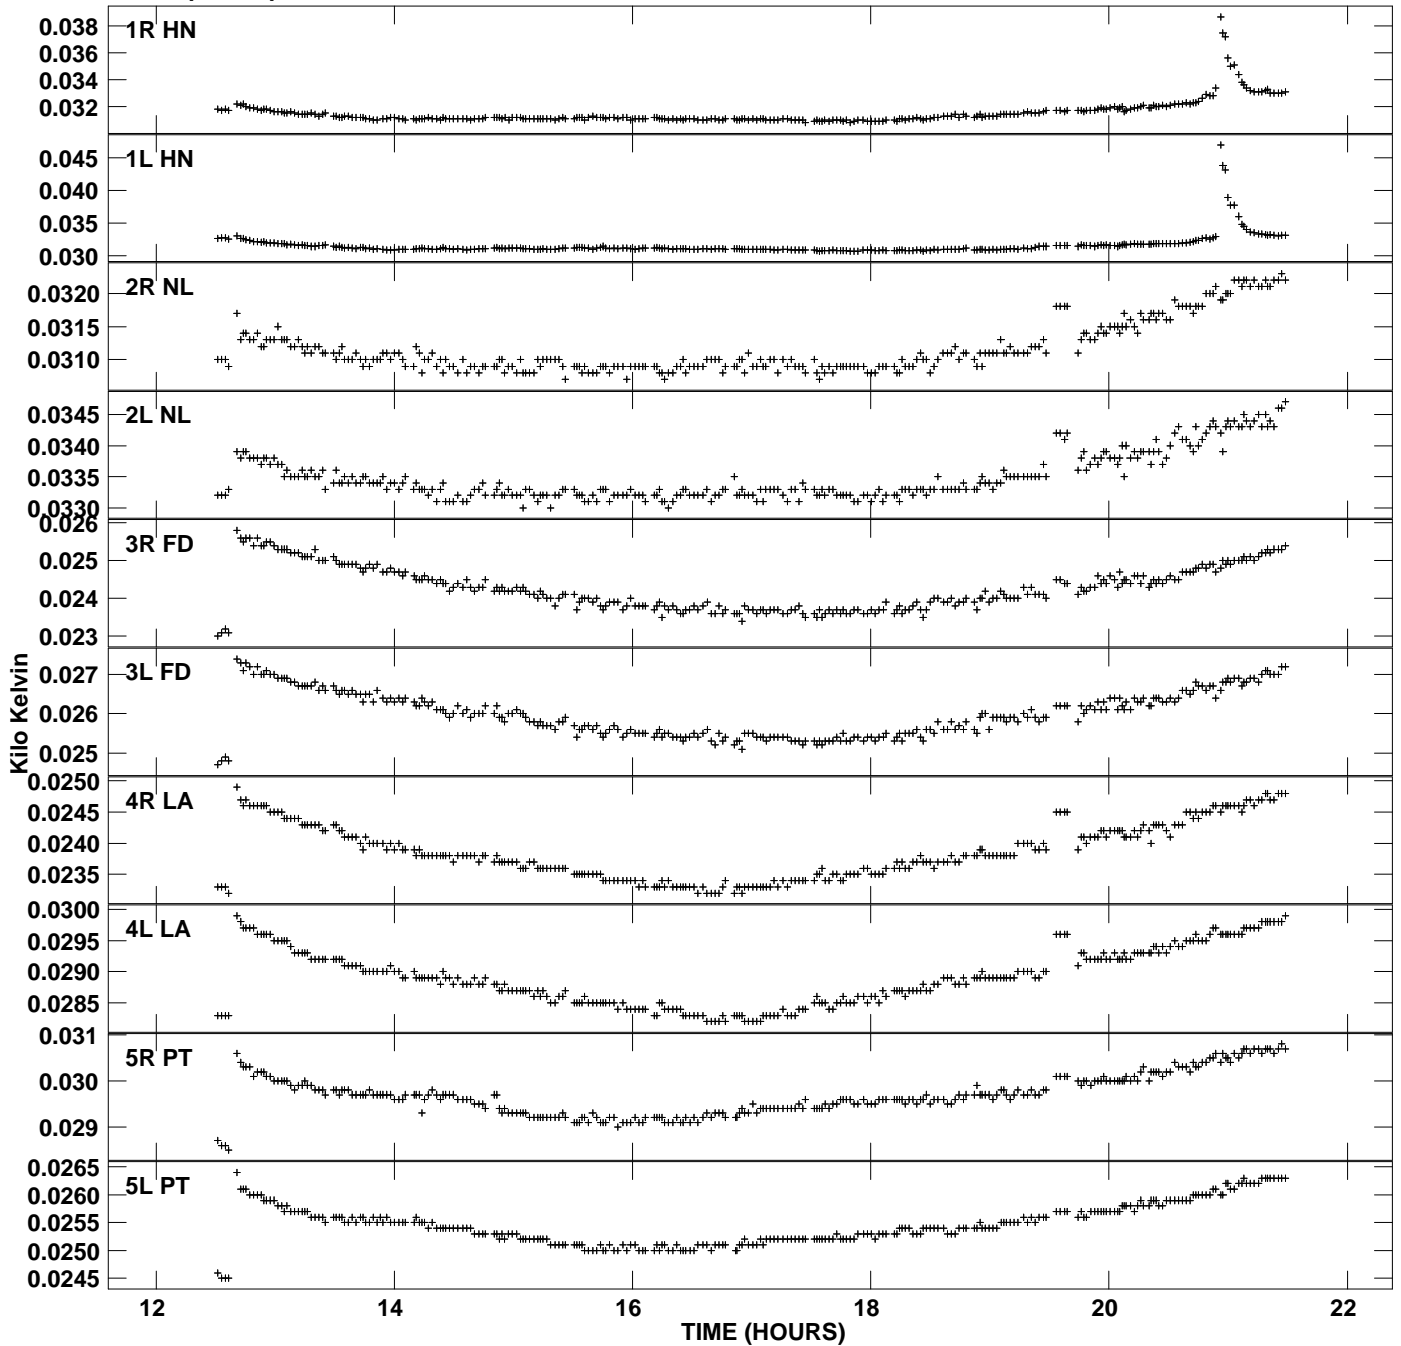

Plot file version 1 created 09-FEB-2008 20:41:31  
Tsys vs UTC time for GC029\_2\_8.UVAVG.1  
TY 1 Rpol & Lpol IF 1

Plot file version 2 created 09-FEB-2008 20:41:31  
Tsys vs UTC time for GC029\_2\_8.UVAVG.1  
TY 1 Rpol & Lpol IF 1

Plot file version 3 created 09-FEB-2008 20:41:31  
Tsys vs UTC time for GC029\_2\_8.UVAVG.1  
TY 1 Rpol & Lpol IF 1

Plot file version 4 created 09-FEB-2008 20:41:31  
Tsys vs UTC time for GC029\_2\_8.UVAVG.1  
TY 1 Rpol & Lpol IF 1