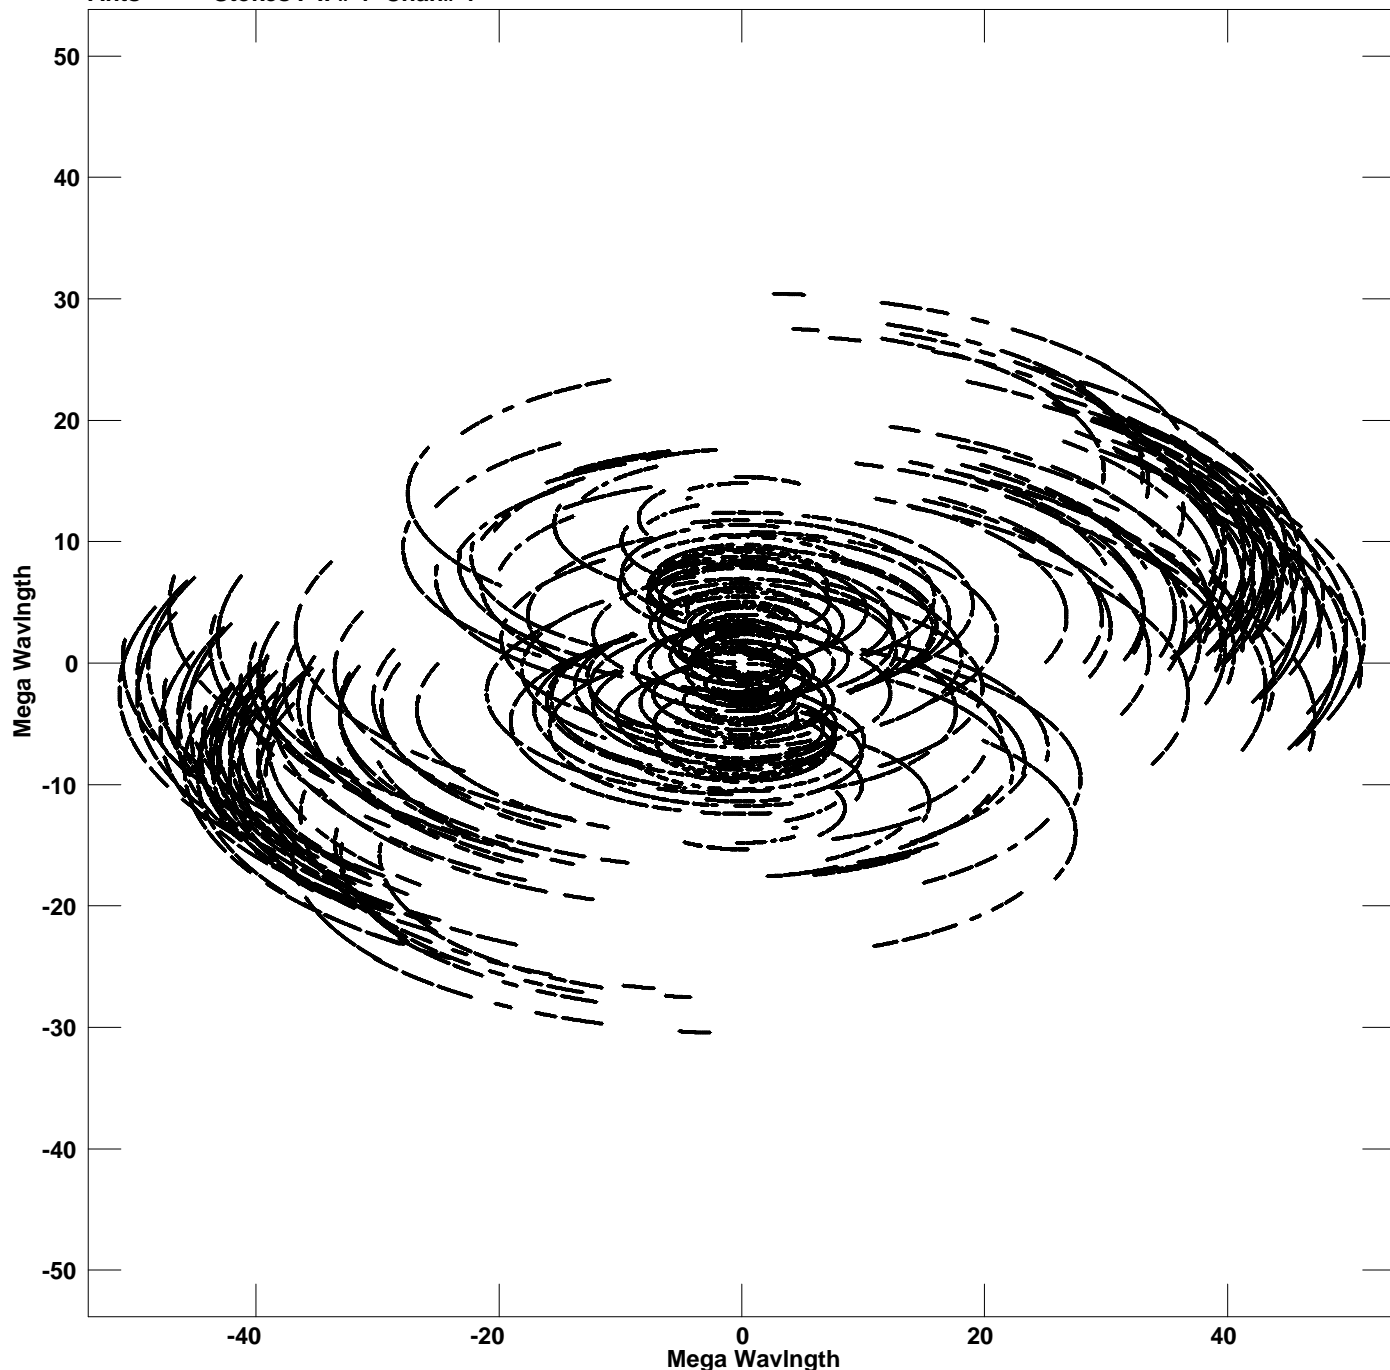

Plot file version 1 created 01-DEC-2006 13:35:55  
V vs U for ARP220.MULTI.1 Source:ARP220  
Ants \* - \* Stokes I IF# 1 Chan# 1

Freq = 1.6340 GHz, Bw = 8.000 MHz