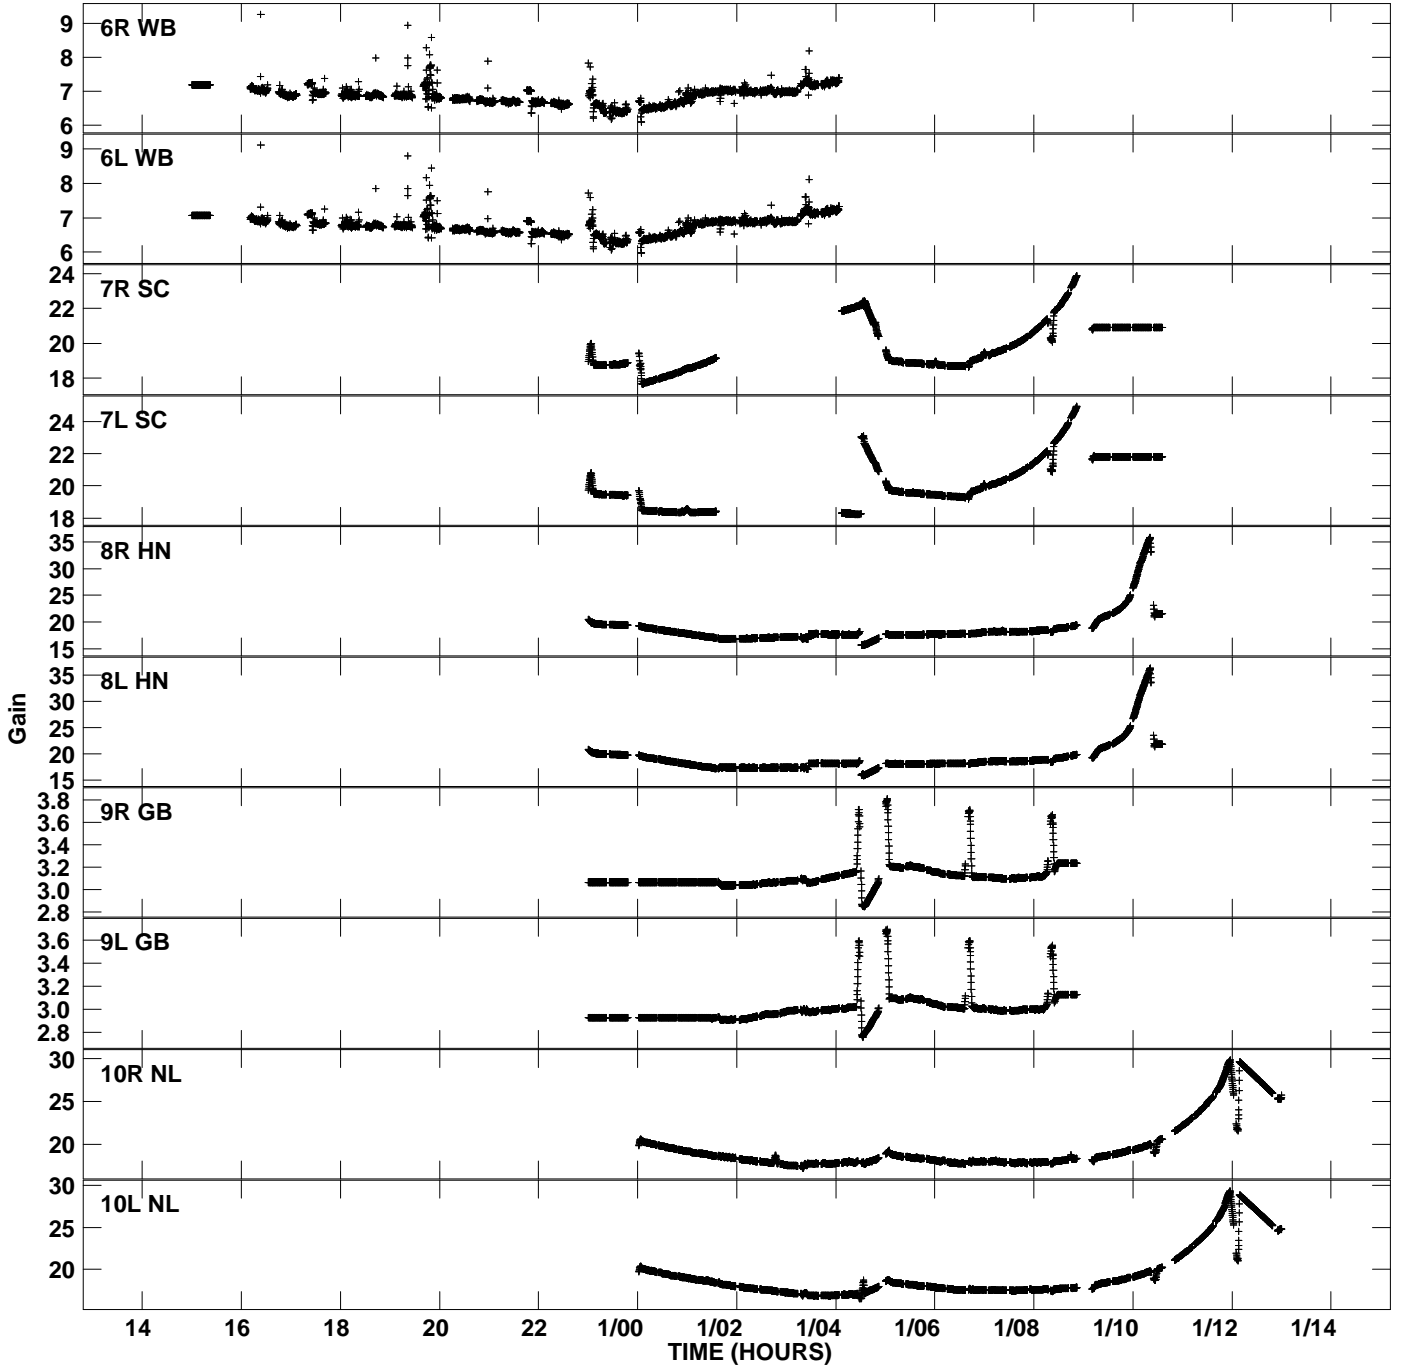

Plot file version 2 created 01-DEC-2006 13:37:51  
Gain amp vs UTC time for GD021A\_1.TMP.1  
CL 4 Rpol & Lpol IF 1

Plot file version 3 created 01-DEC-2006 13:37:51  
Gain amp vs UTC time for GD021A\_1.TMP.1  
CL 4 Rpol & Lpol IF 1

Plot file version 4 created 01-DEC-2006 13:37:51  
Gain amp vs UTC time for GD021A\_1.TMP.1  
CL 4 Rpol & Lpol IF 1