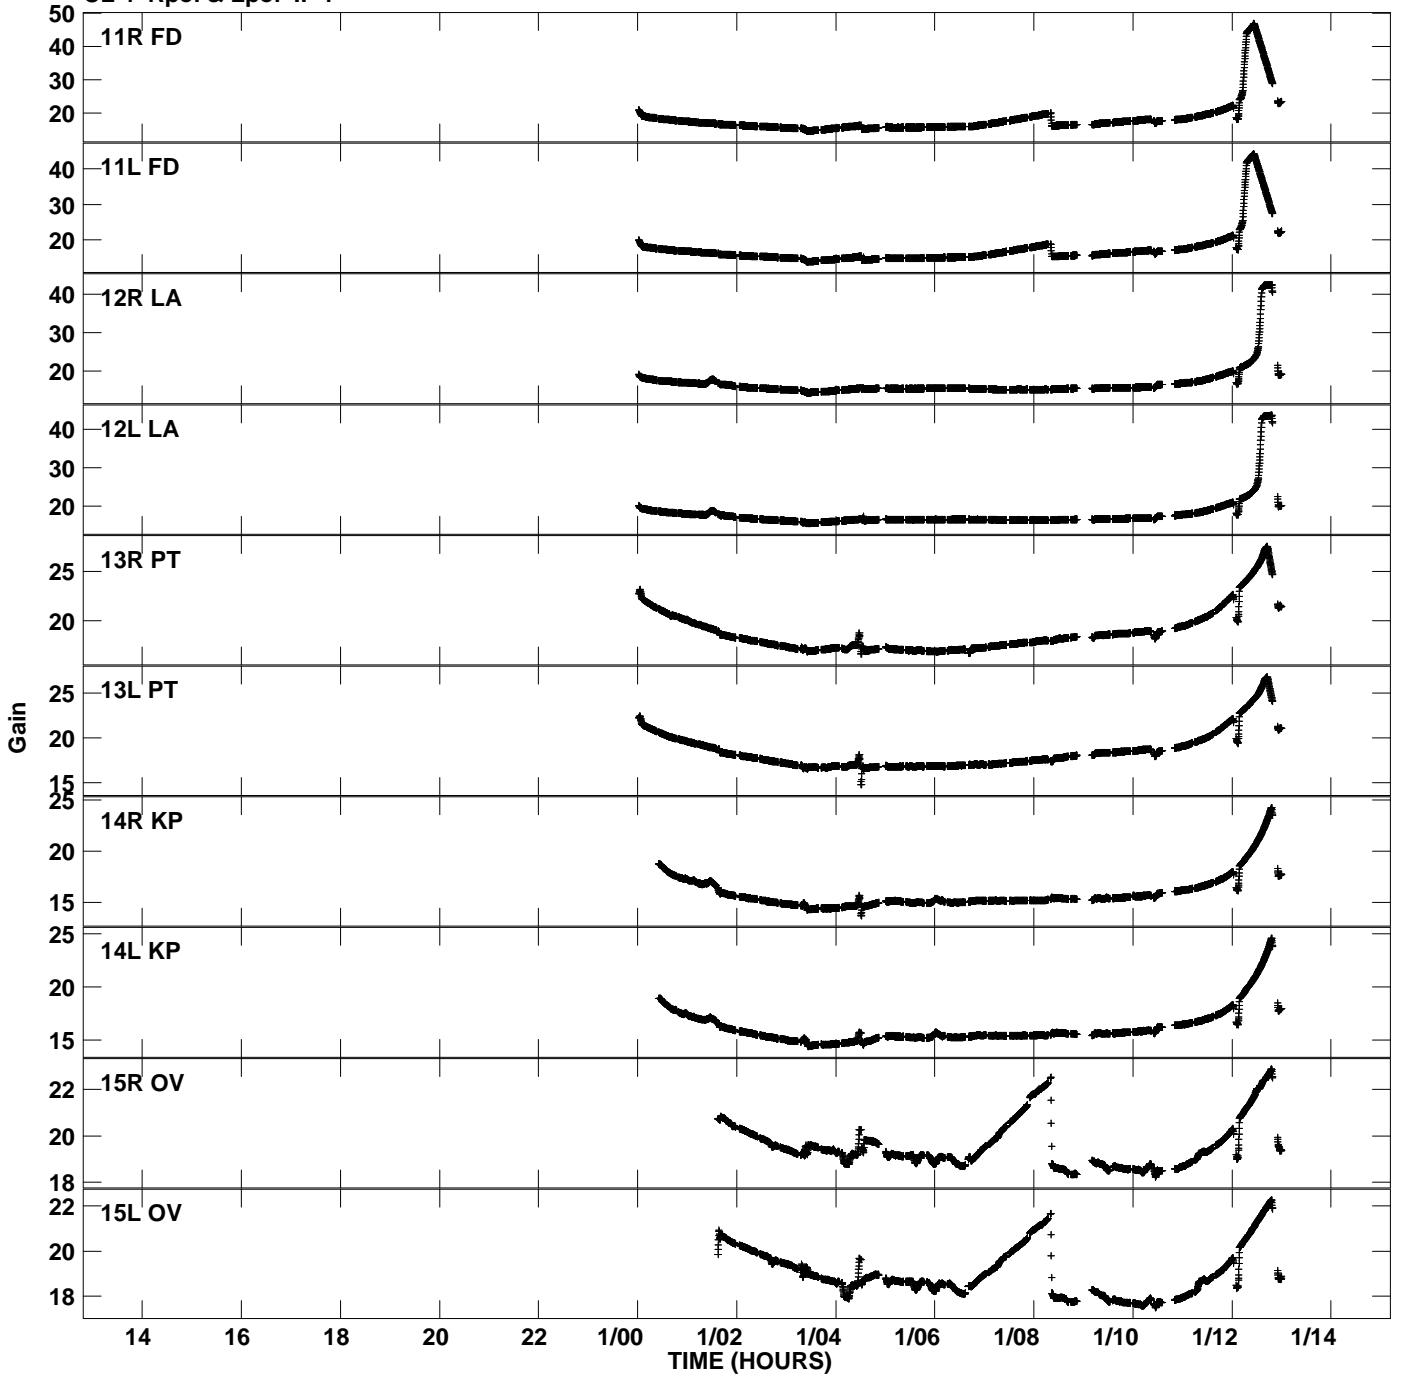

Plot file version 2 created 01-DEC-2006 13:37:51  
Gain amp vs UTC time for GD021A\_1.TMP.1  
CL 4 Rpol & Lpol IF 1

Plot file version 3 created 01-DEC-2006 13:37:51  
Gain amp vs UTC time for GD021A\_1.TMP.1  
CL 4 Rpol & Lpol IF 1

Plot file version 4 created 01-DEC-2006 13:37:51  
Gain amp vs UTC time for GD021A\_1.TMP.1  
CL 4 Rpol & Lpol IF 1