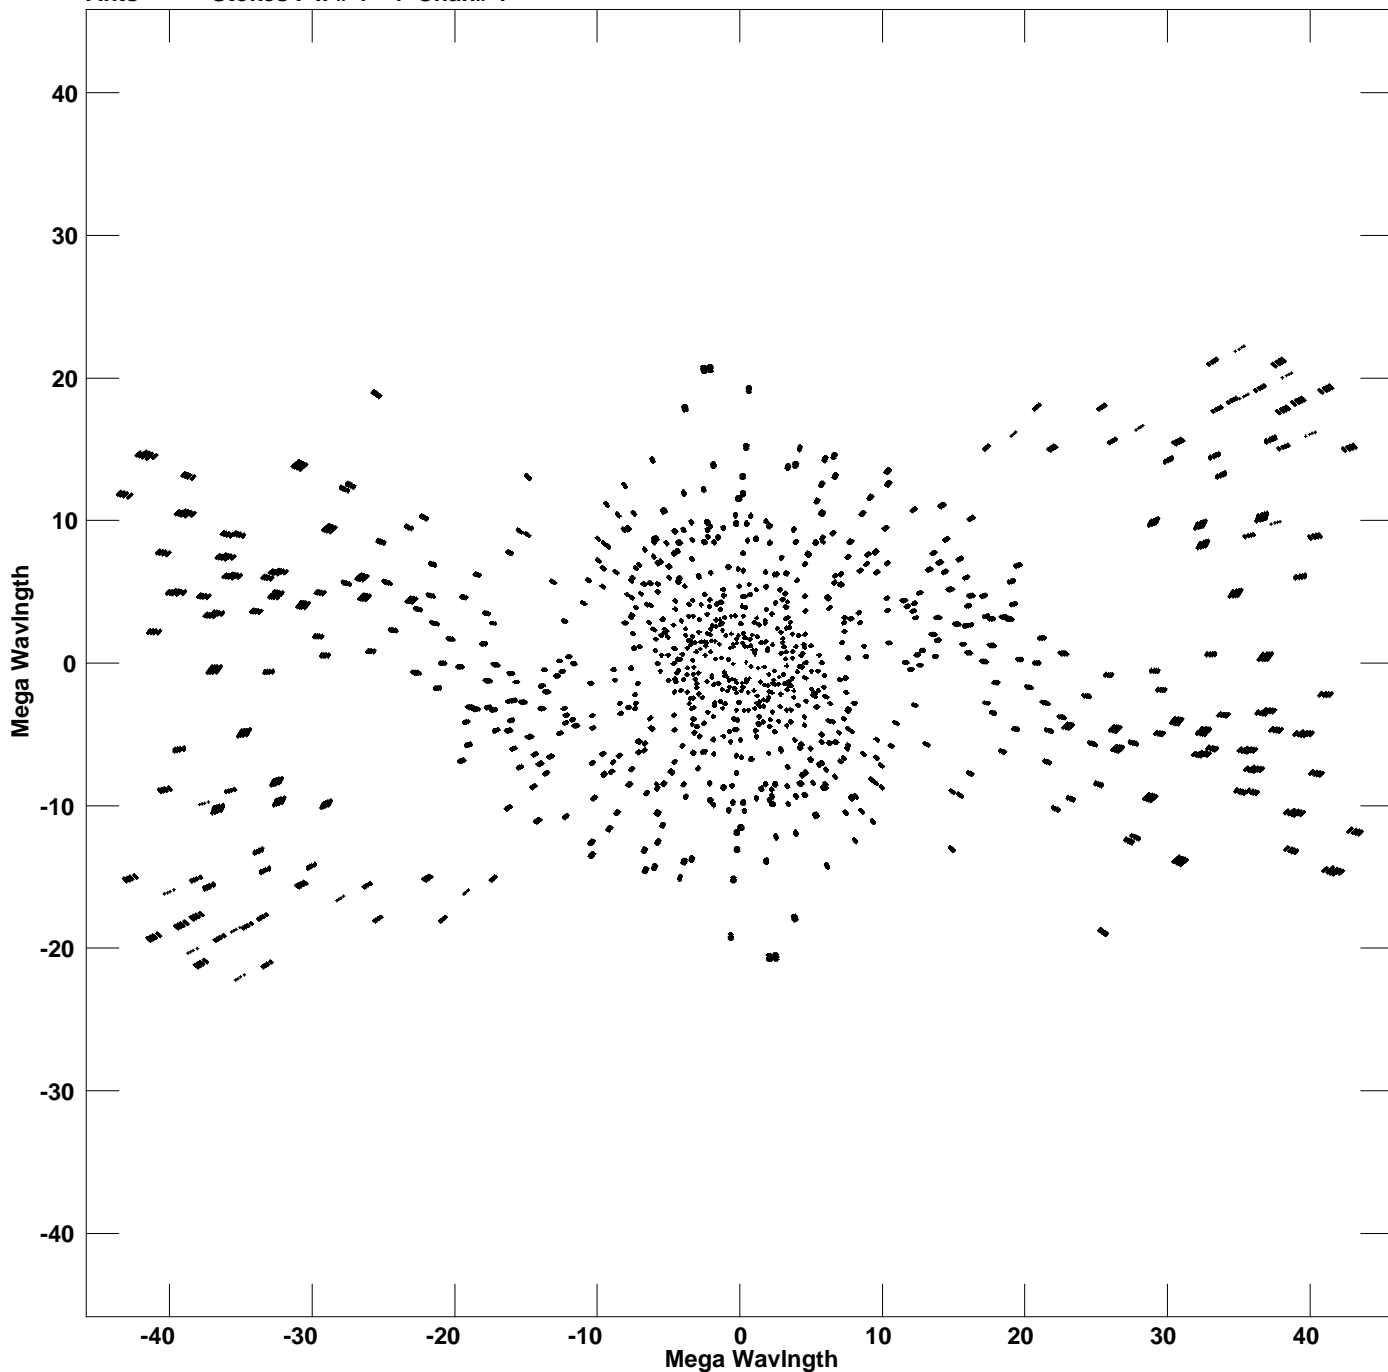

Plot file version 1 created 12-JAN-2007 14:27:18
V vs U for 1613+341.MULTI.1 Source:1613+341
Ants * - * Stokes I IF# 1 - 4 Chan# 1

Freq = 1.6340 GHz, Bw = 8.000 MHz