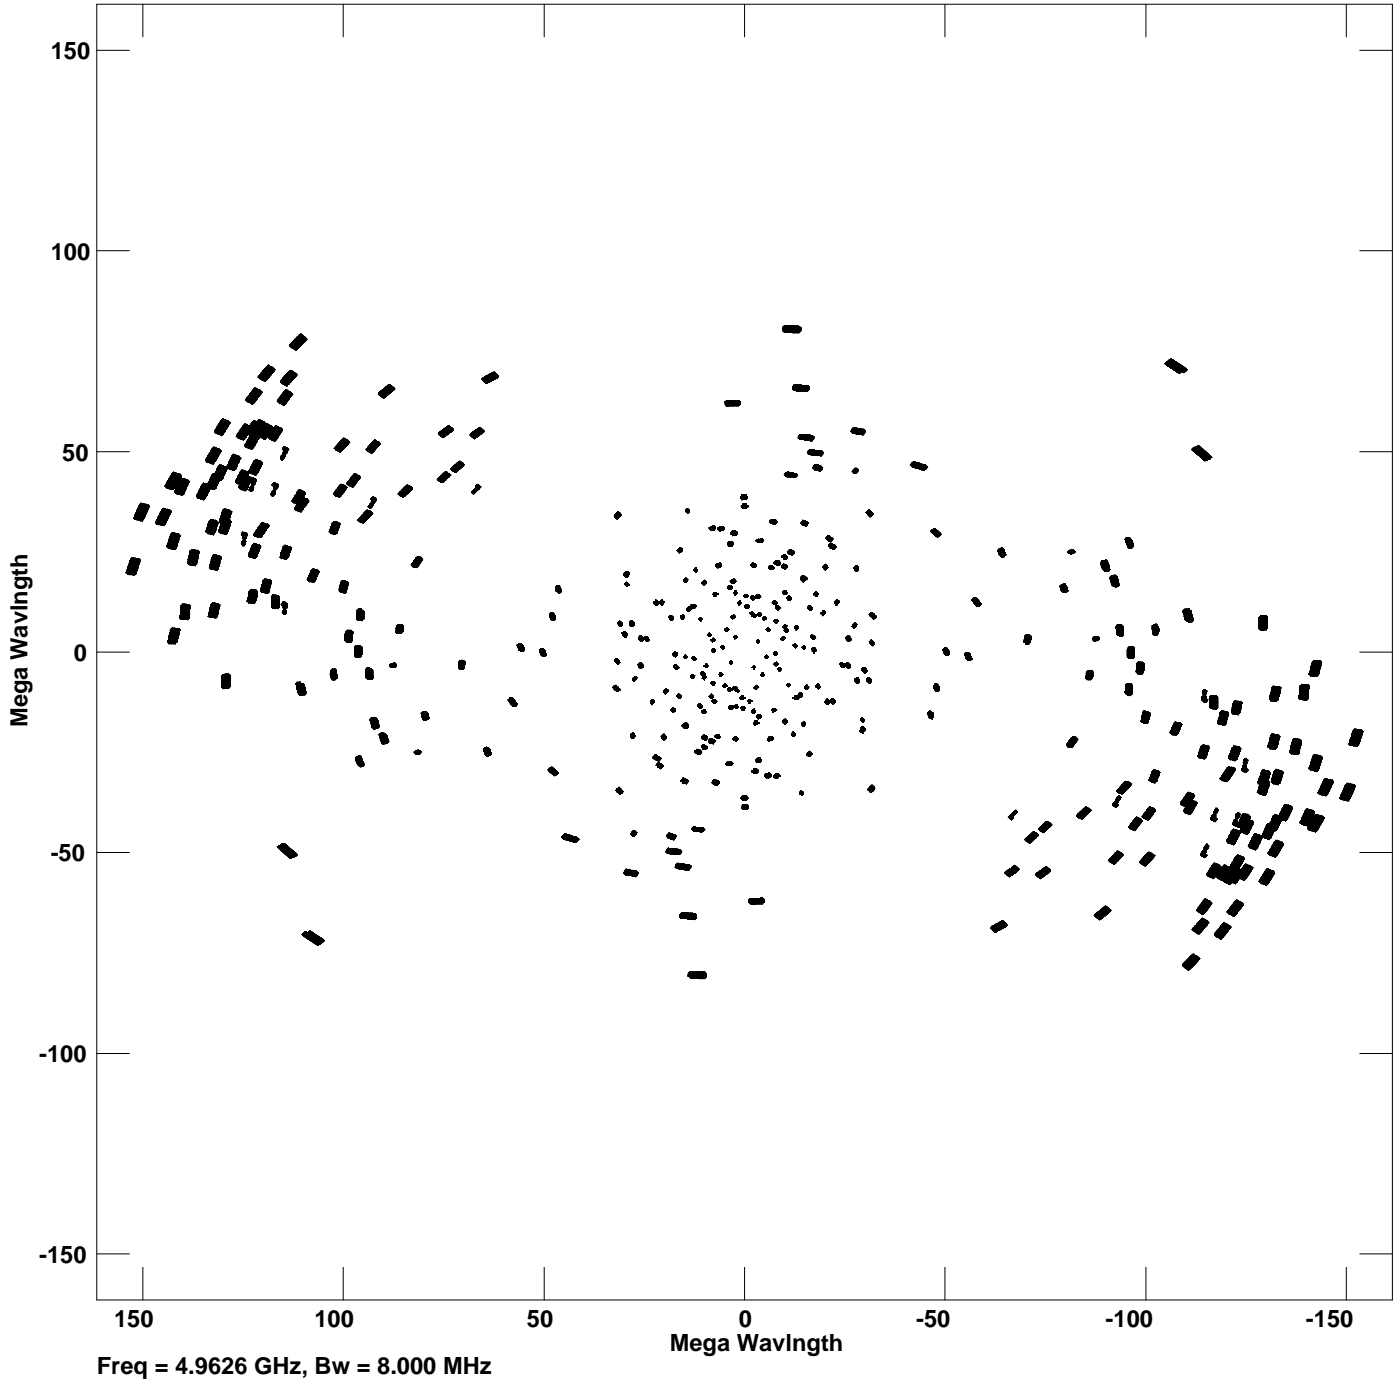

Plot file version 1 created 19-SEP-2012 15:20:01
V vs U for 3C84.MULTI.1 Source:3C84
Ants * - * Stokes I IF# 1 - 8 Chan# 1

Freq = 4.9626 GHz, Bw = 8.000 MHz