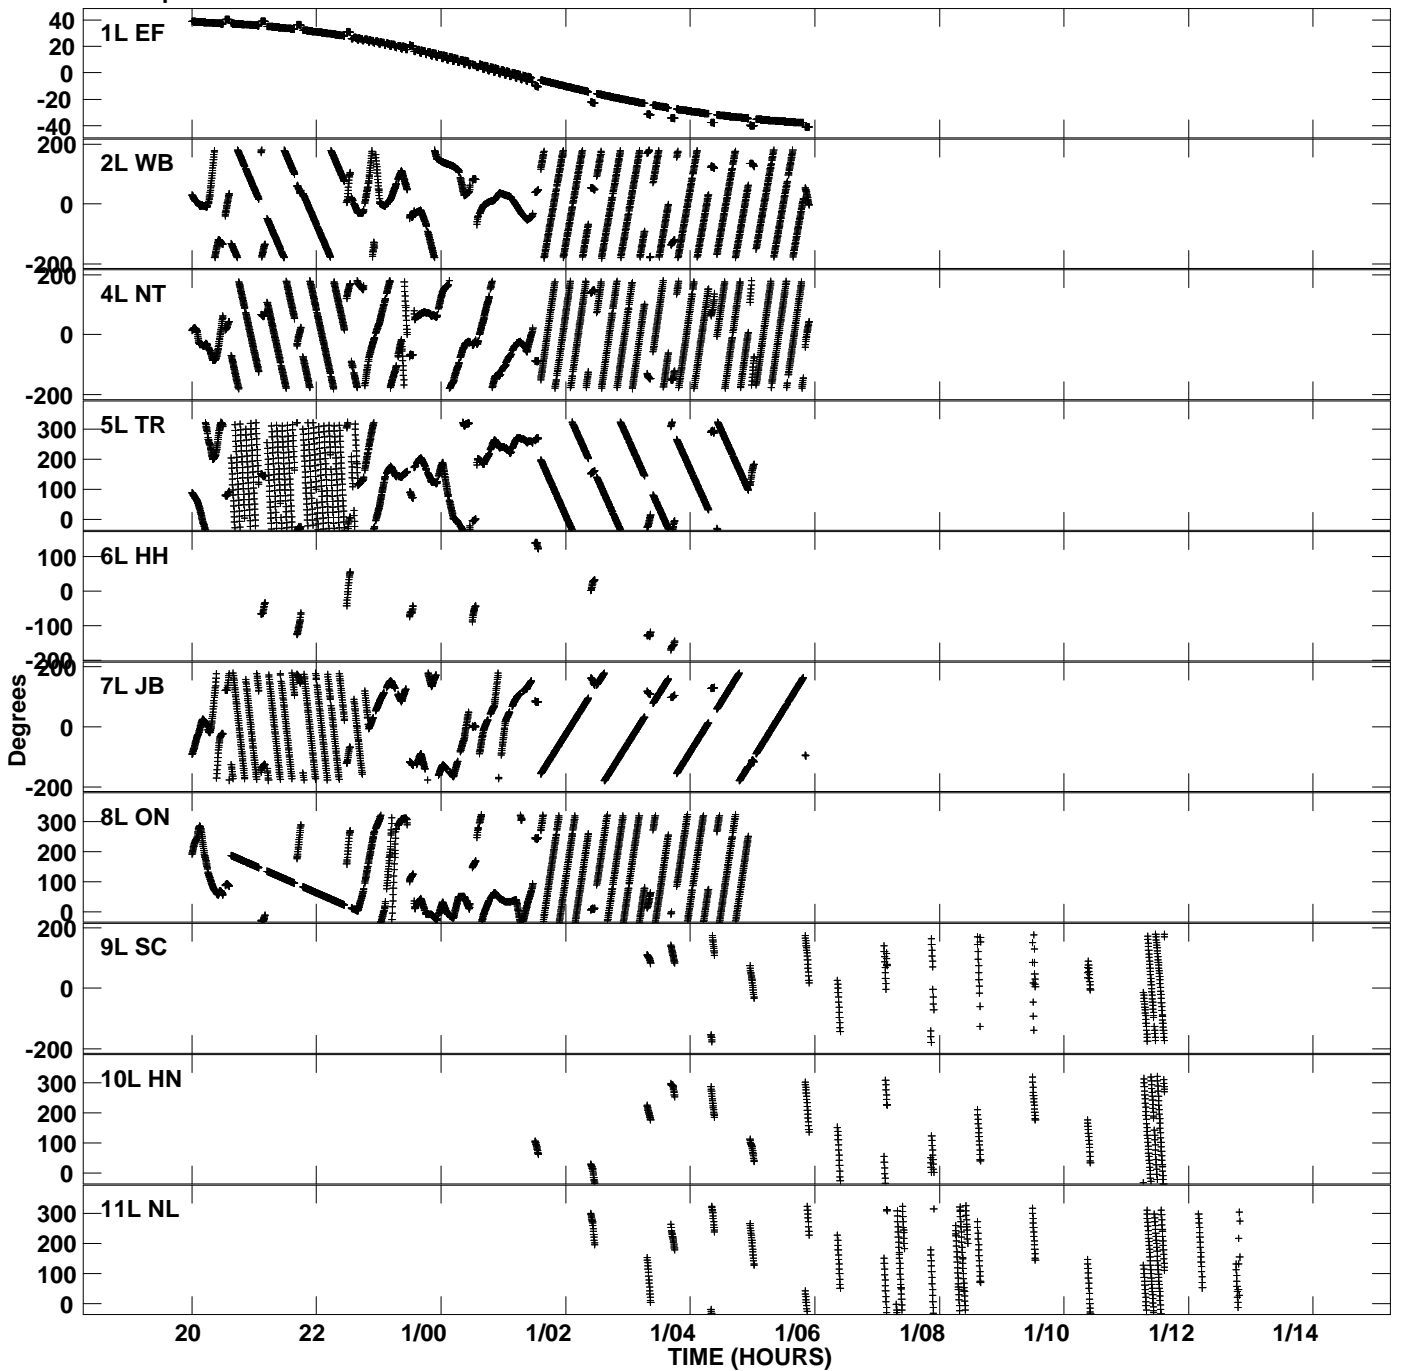

Plot file version 1 created 12-OCT-2007 14:53:10
Gain phs vs UTC time for G1004_2.UVDATA.1
CL 3 Lpol IF 1

Plot file version 2 created 12-OCT-2007 14:53:10
Gain phs vs UTC time for G1004_2.UVDATA.1
CL 3 Lpol IF 1