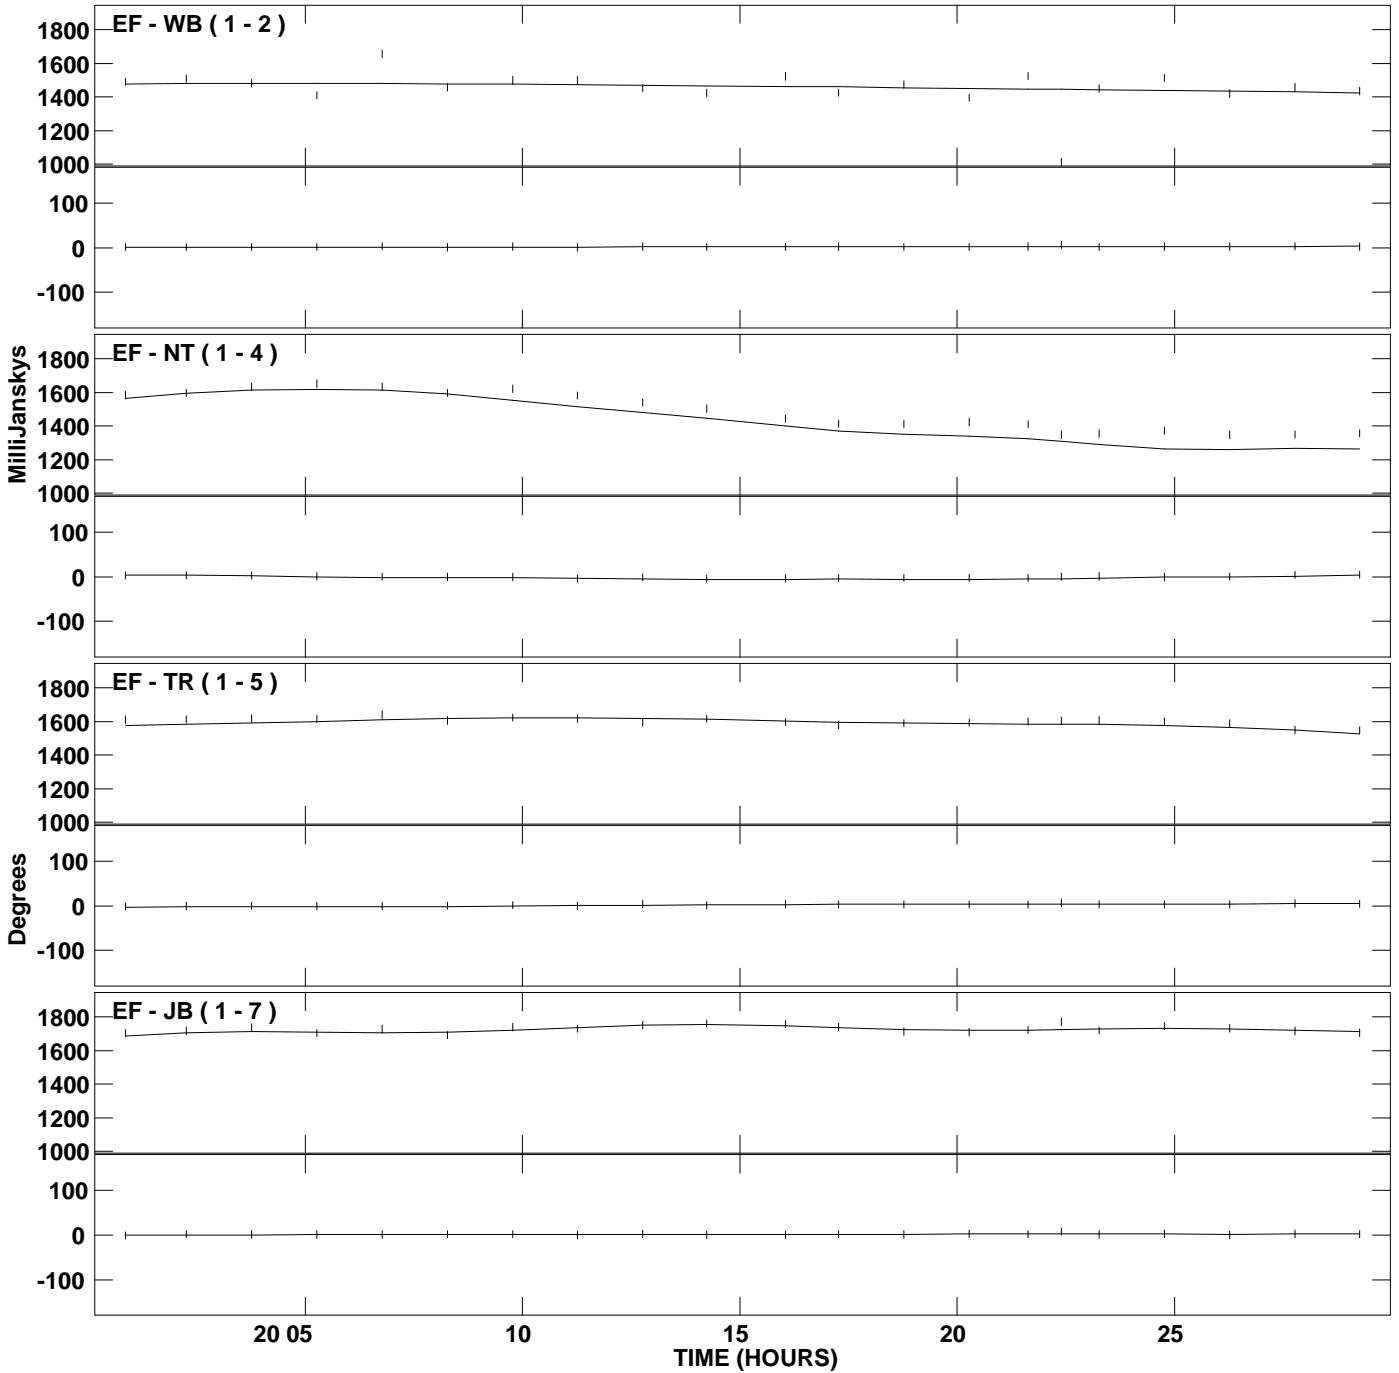

PLot file version 1 created 12-OCT-2007 16:42:47
Amplitude andPhase vs Time for OT081.MULTI.1 Vect aver. CL # 3
IF 1 CHAN 1 STK LL of OT081.ICL001.3

PLot file version 2 created 12-OCT-2007 16:42:47
Amplitude andPhase vs Time for OT081.MULTI.1 Vect aver. CL # 3
IF 1 CHAN 1 STK LL of OT081.ICL001.3