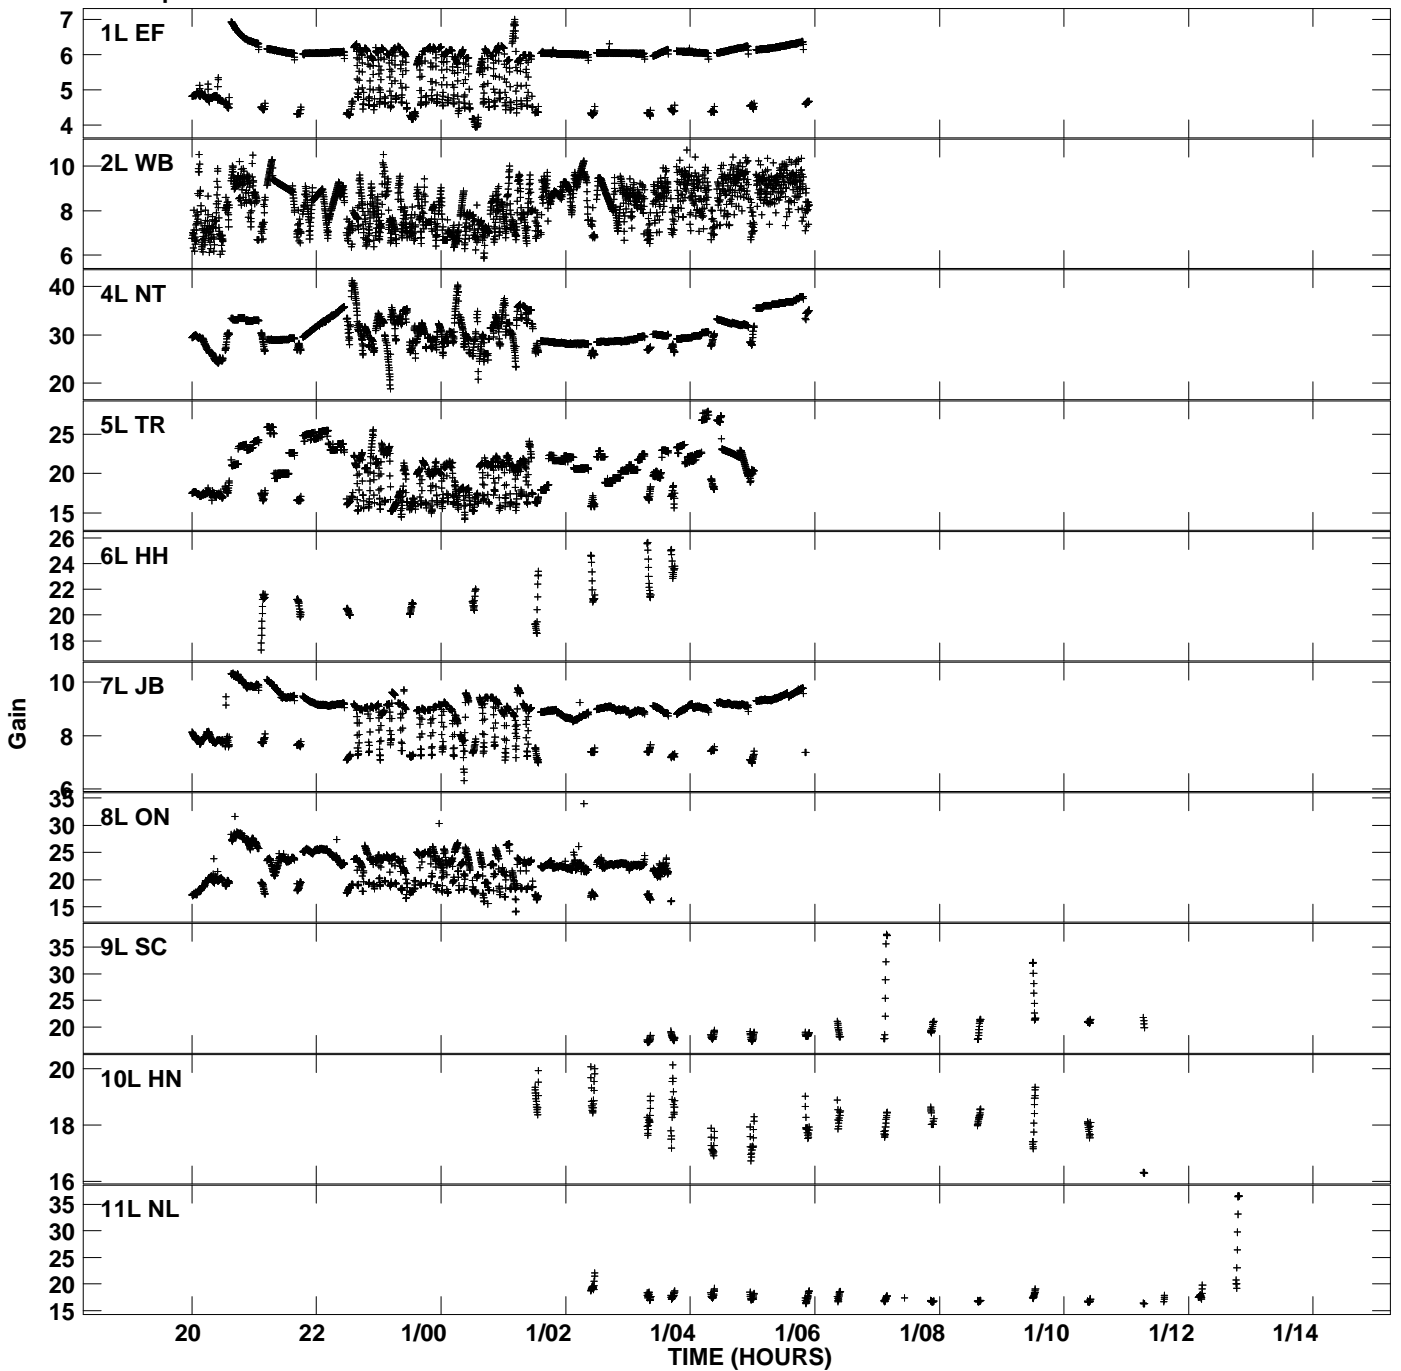

Plot file version 1 created 12-OCT-2007 16:42:55
Gain amp vs UTC time for G1004_2.TMP.1
CL 4 Lpol IF 1

Plot file version 2 created 12-OCT-2007 16:42:55
Gain amp vs UTC time for GI004_2.TMP.1
CL 4 Lpol IF 1