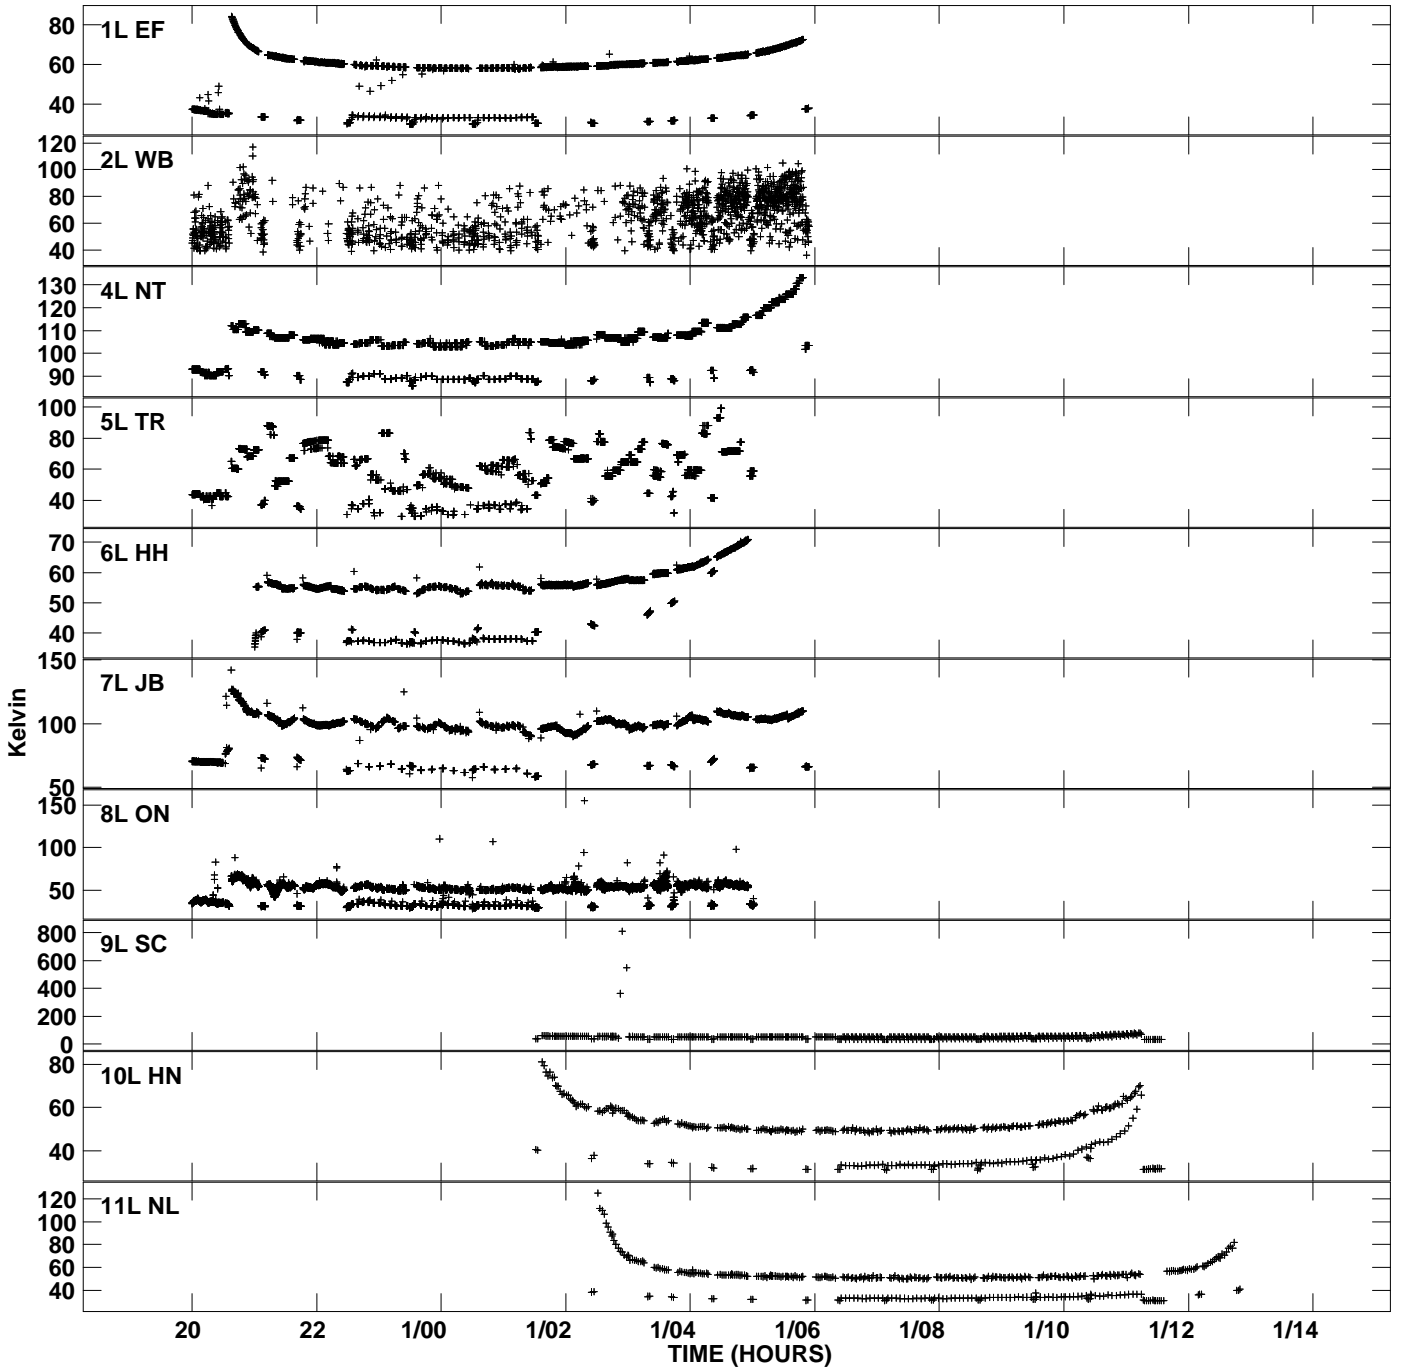

Plot file version 1 created 11-OCT-2007 12:22:54
Tsys vs UTC time for G1004_2.UVDATA.1
TY 1 Lpol IF 1

Plot file version 2 created 11-OCT-2007 12:22:55
Tsys vs UTC time for G1004_2.UVDATA.1
TY 1 Lpol IF 1