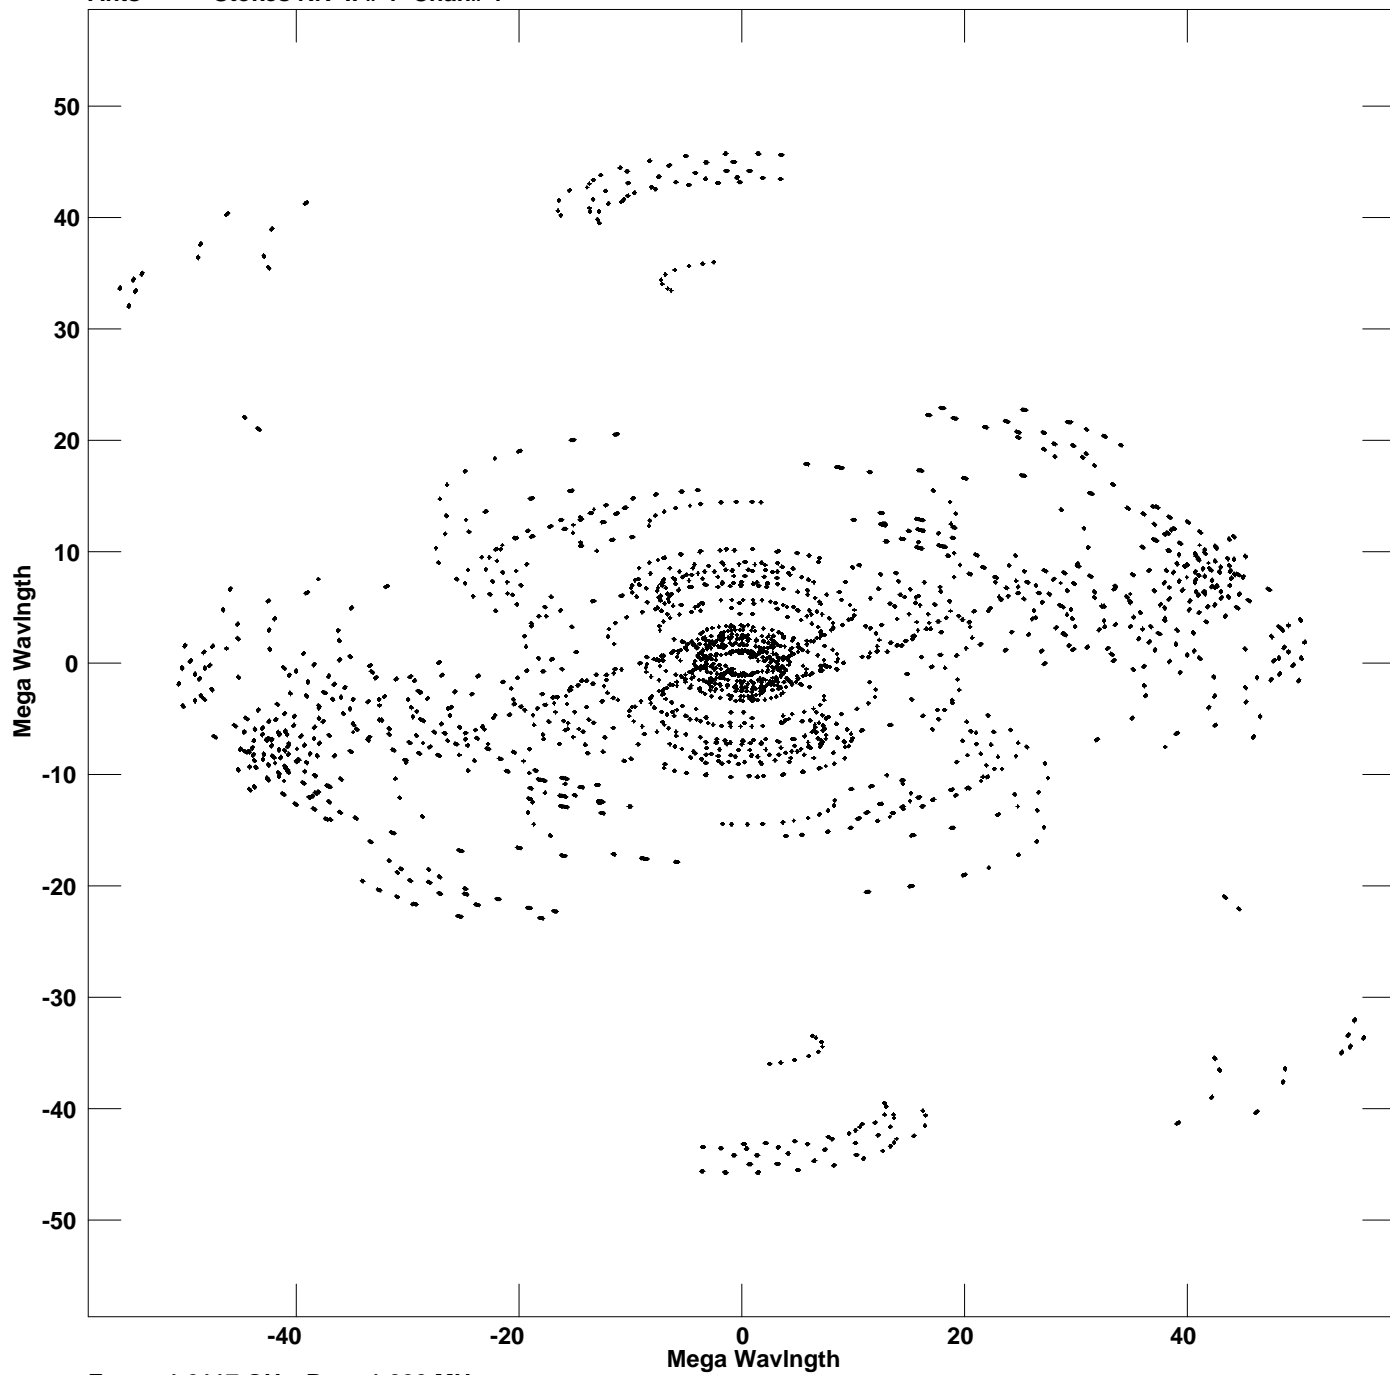

Plot file version 1 created 12-OCT-2007 19:59:57  
V vs U for 1830+139.MULTI.1 Source:1830+139  
Ants \* - \* Stokes RR IF# 1 Chan# 1

Freq = 1.6117 GHz, Bw = 1.000 MHz