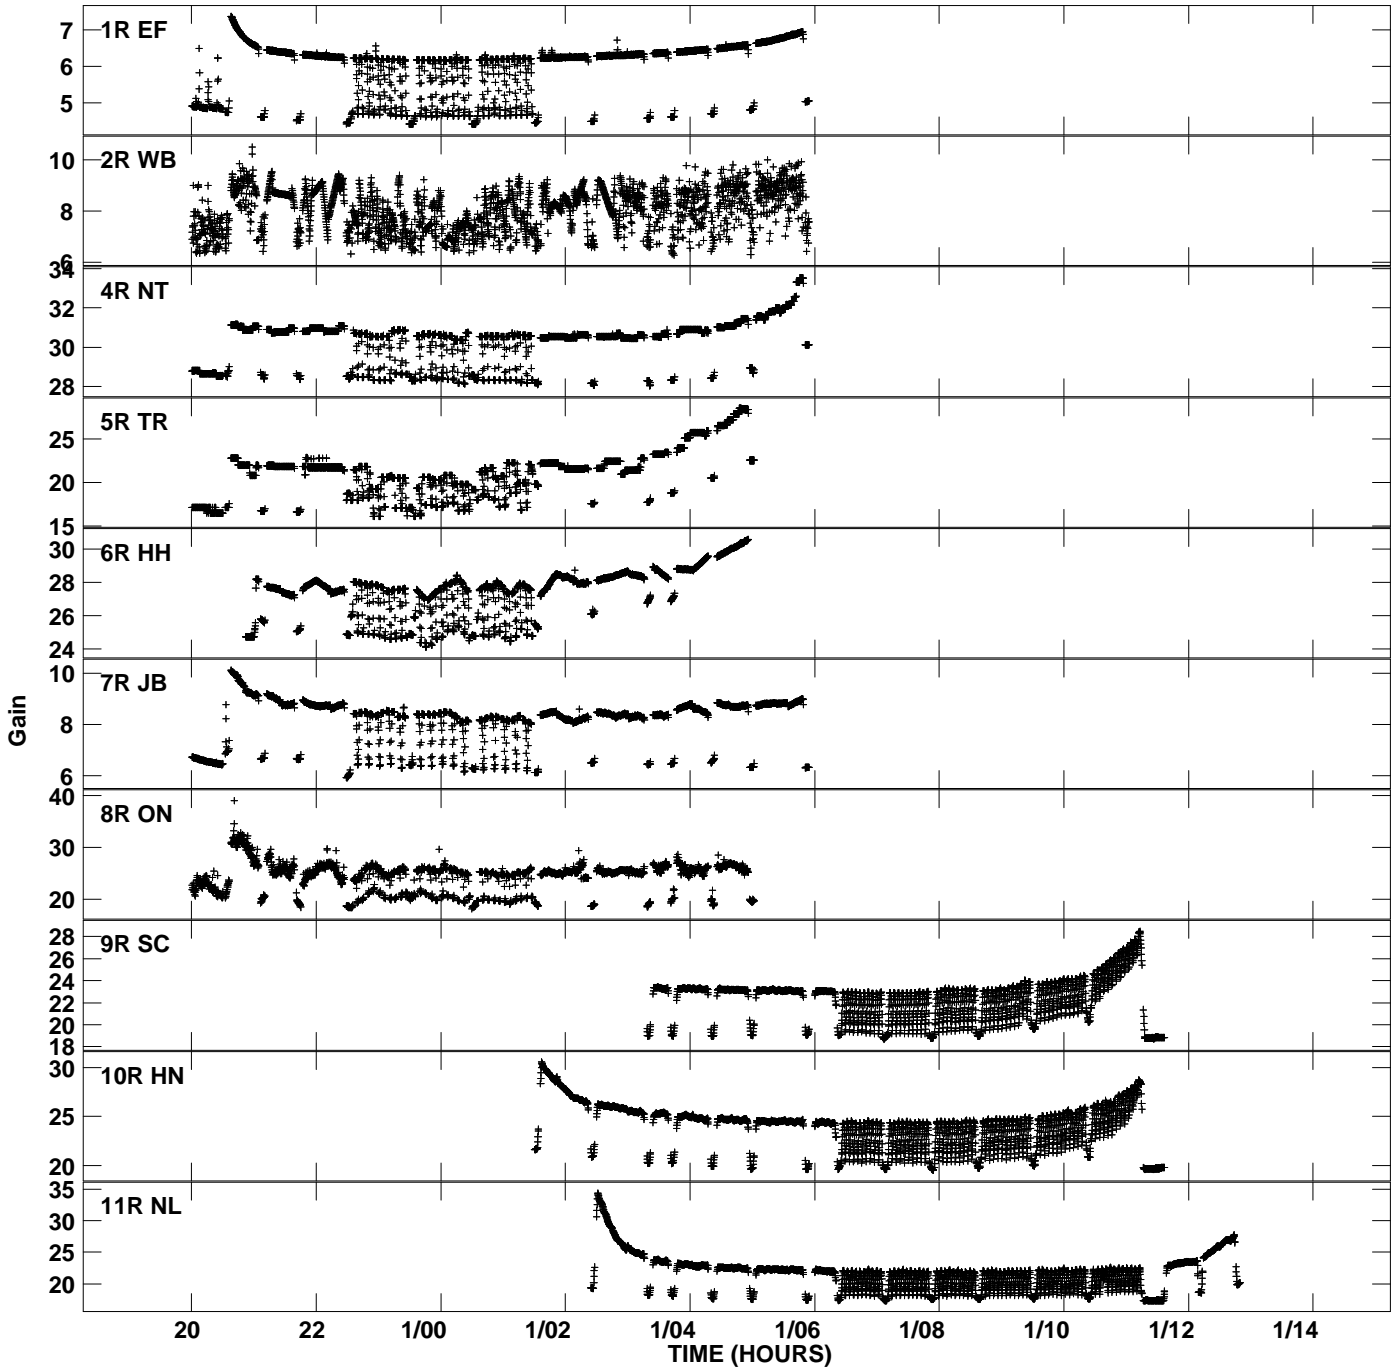

Plot file version 1 created 11-OCT-2007 13:35:43
Gain amp vs UTC time for GI004_3.UVDATA.1
CL 2 Rpol IF 1

Plot file version 2 created 11-OCT-2007 13:35:43
Gain amp vs UTC time for GI004_3.UVDATA.1
CL 2 Rpol IF 1