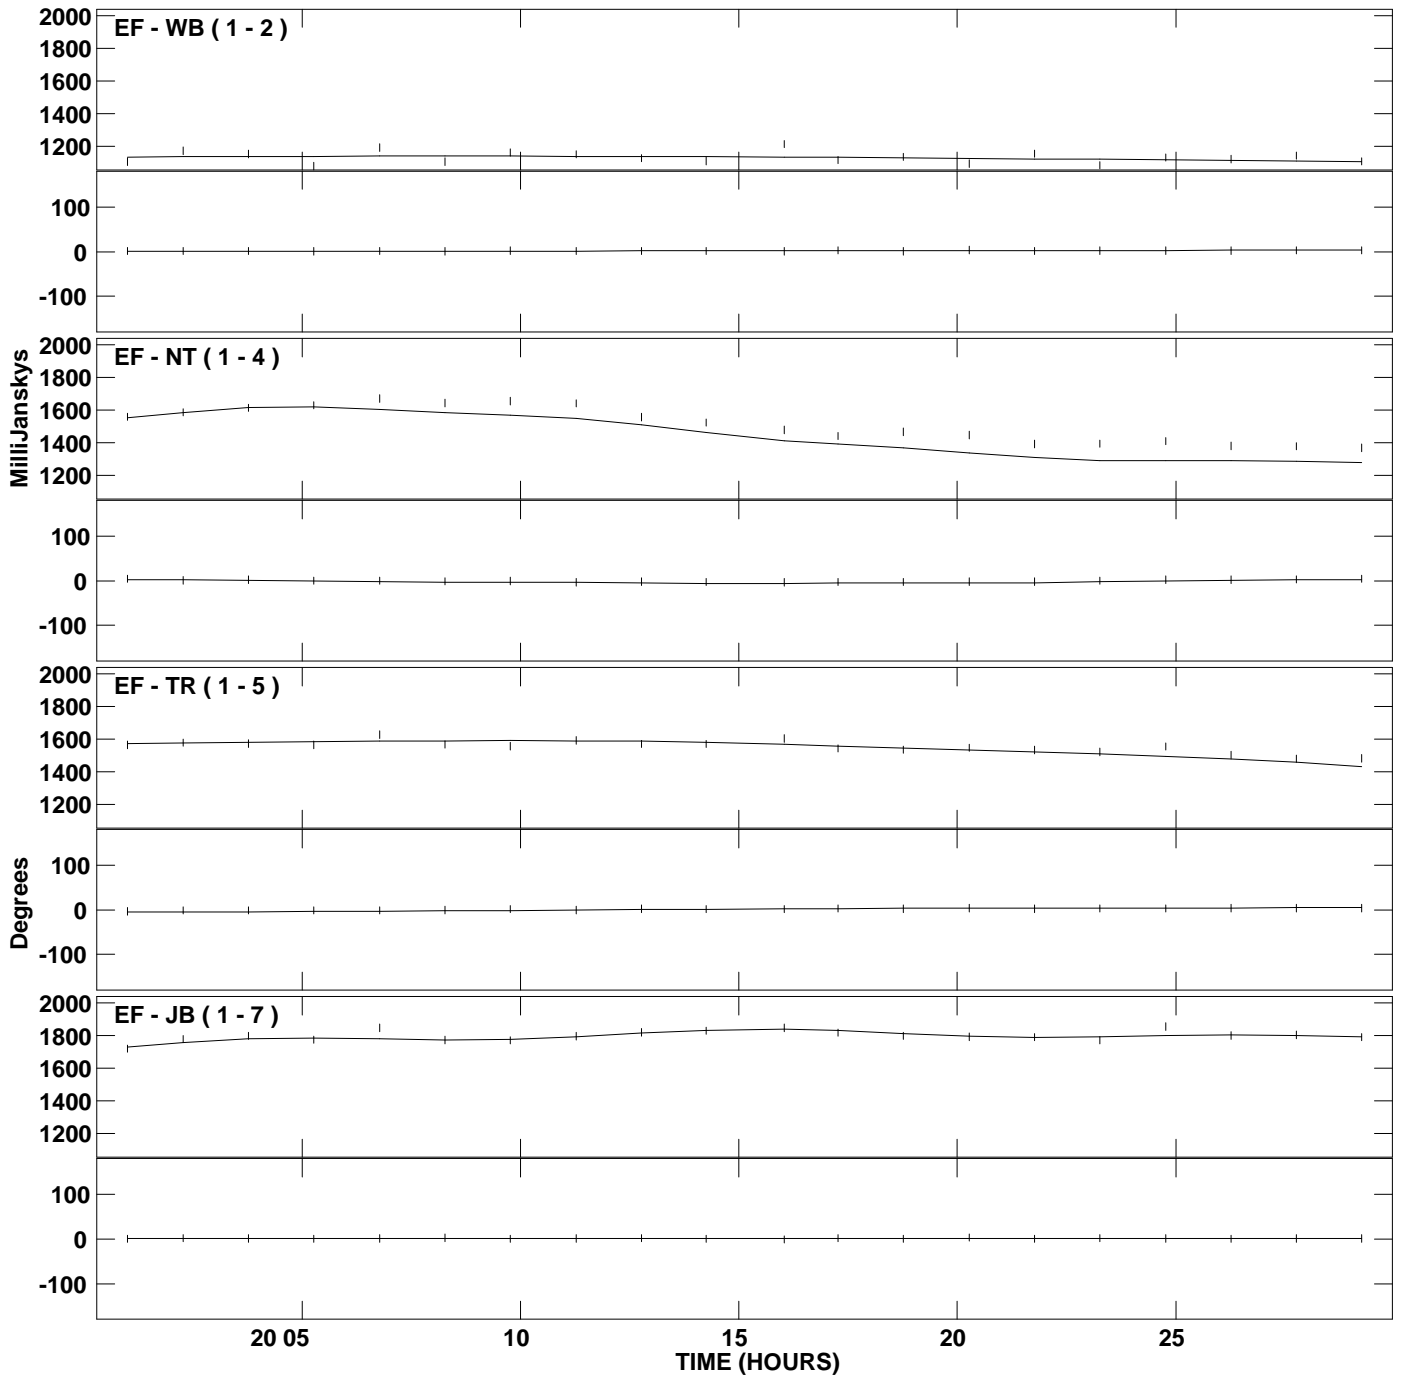

PLot file version 1 created 12-OCT-2007 20:00:19
Amplitude andPhase vs Time for OT081.MULTI.1 Vect aver. CL # 3
IF 1 CHAN 1 STK RR of OT081.ICL001.3

PLot file version 2 created 12-OCT-2007 20:00:19
Amplitude andPhase vs Time for OT081.MULTI.1 Vect aver. CL # 3
IF 1 CHAN 1 STK RR of OT081.ICL001.3