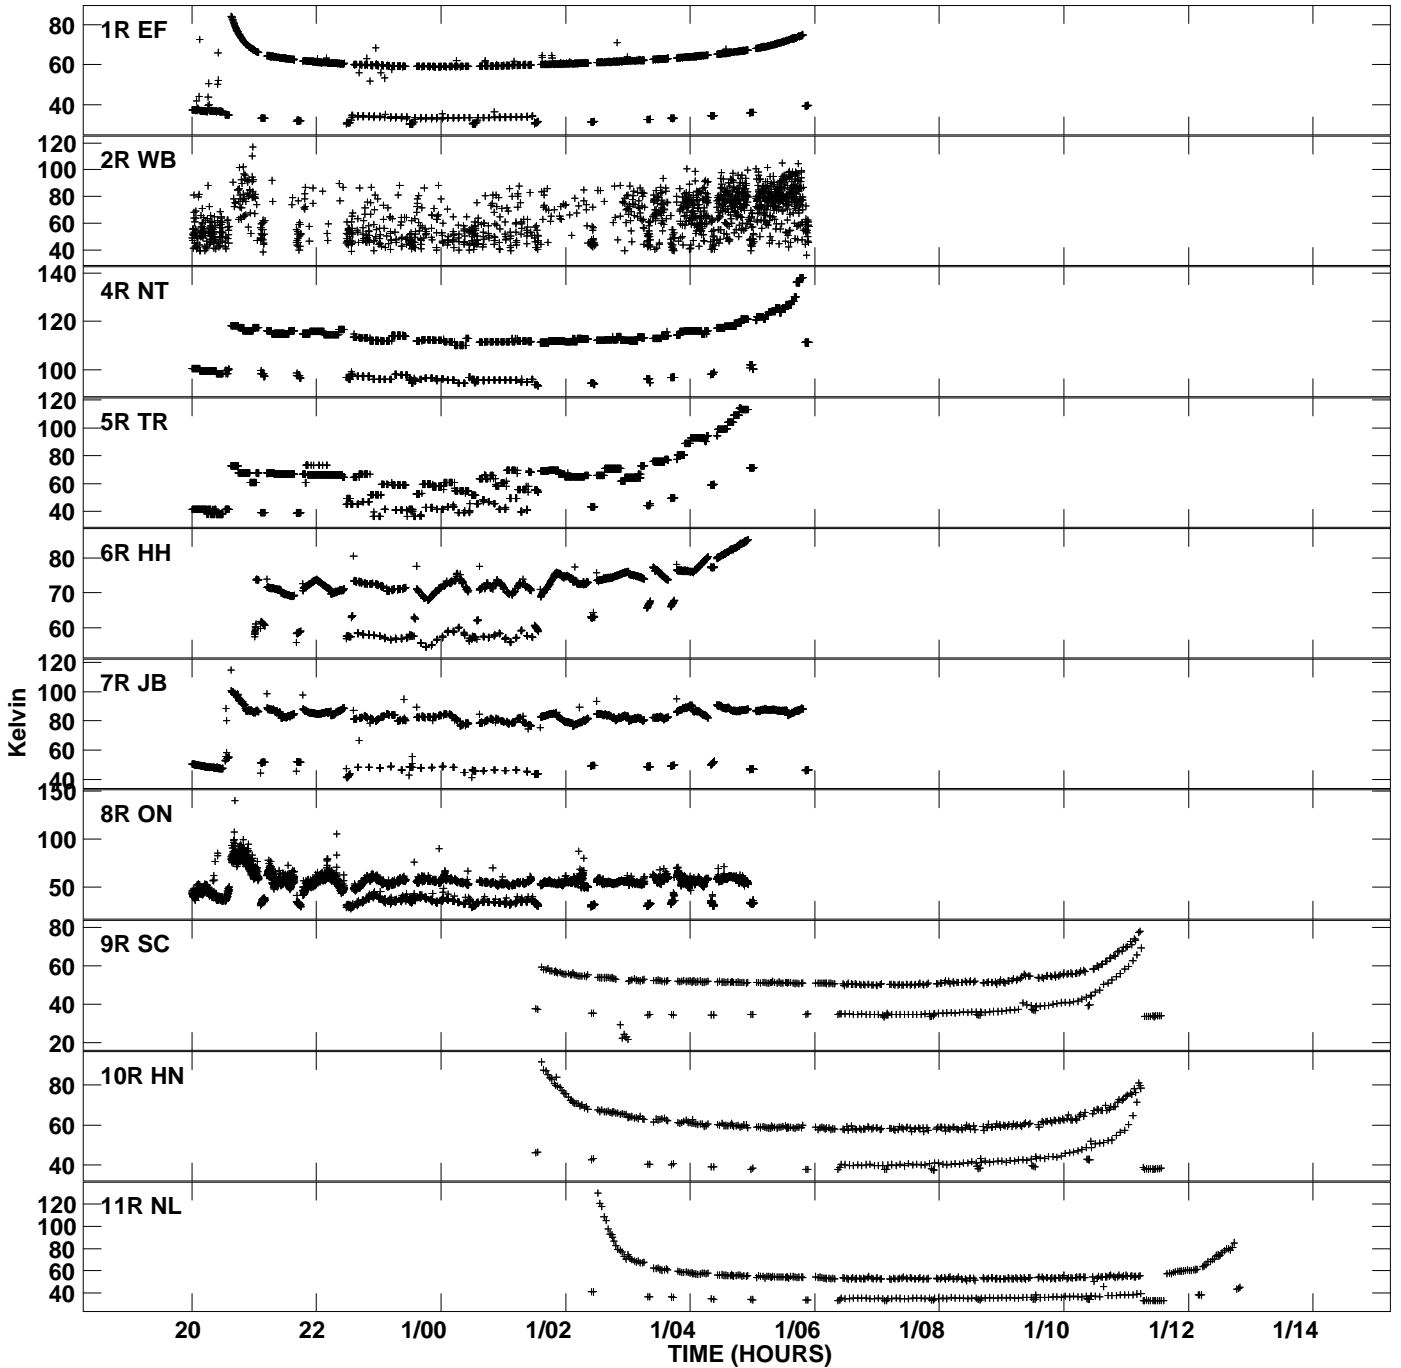

Plot file version 1 created 11-OCT-2007 13:35:36
Tsys vs UTC time for G1004_3.UVDATA.1
TY 1 Rpol IF 1

Plot file version 2 created 11-OCT-2007 13:35:36
Tsys vs UTC time for G1004_3.UVDATA.1
TY 1 Rpol IF 1