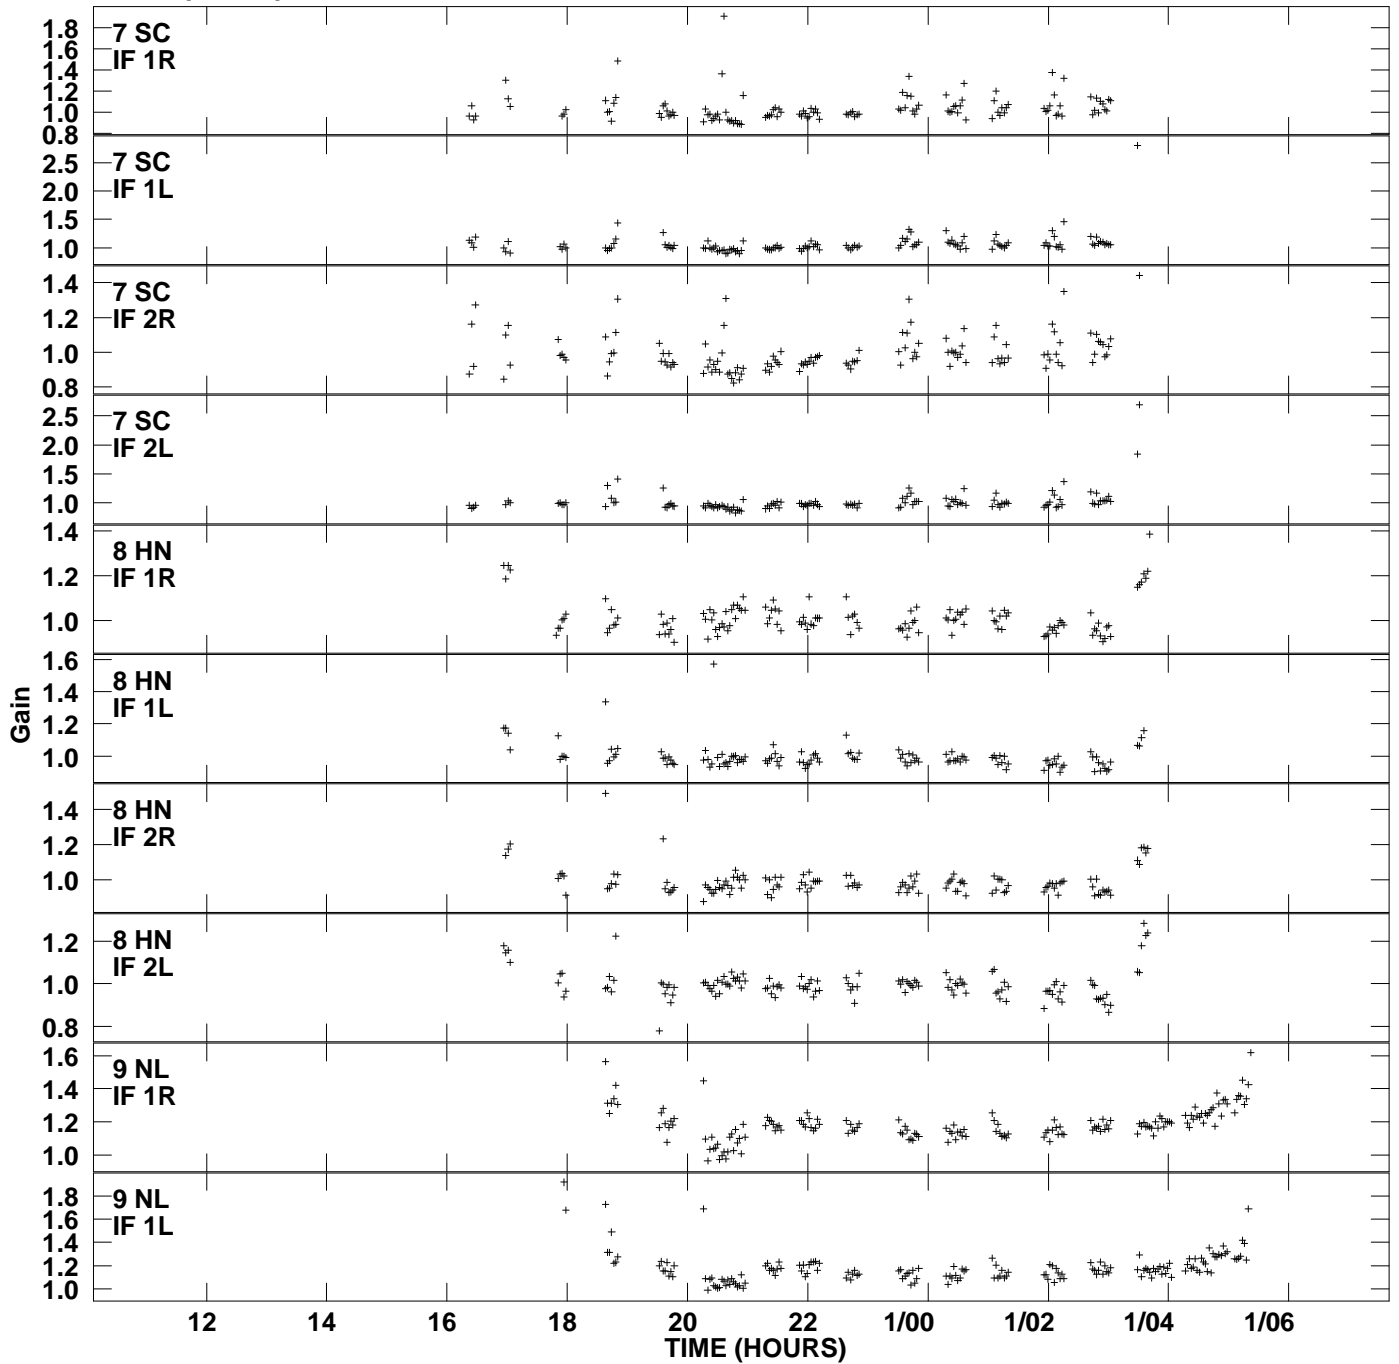

Plot file version 1 created 26-JUN-2006 16:36:53
Gain amp vs UTC time for 3C88.MULTI.1
SN 2 Rpol & Lpol IF 1 - 2

Plot file version 2 created 26-JUN-2006 16:36:53
Gain amp vs UTC time for 3C88.MULTI.1
SN 2 Rpol & Lpol IF 1 - 2

Plot file version 3 created 26-JUN-2006 16:36:53
Gain amp vs UTC time for 3C88.MULTI.1
SN 2 Rpol & Lpol IF 1 - 2

Plot file version 4 created 26-JUN-2006 16:36:53
Gain amp vs UTC time for 3C88.MULTI.1
SN 2 Rpol & Lpol IF 1 - 2

Plot file version 5 created 26-JUN-2006 16:36:53
Gain amp vs UTC time for 3C88.MULTI.1
SN 2 Rpol & Lpol IF 1 - 2

Plot file version 6 created 26-JUN-2006 16:36:53
Gain amp vs UTC time for 3C88.MULTI.1
SN 2 Rpol & Lpol IF 1 - 2