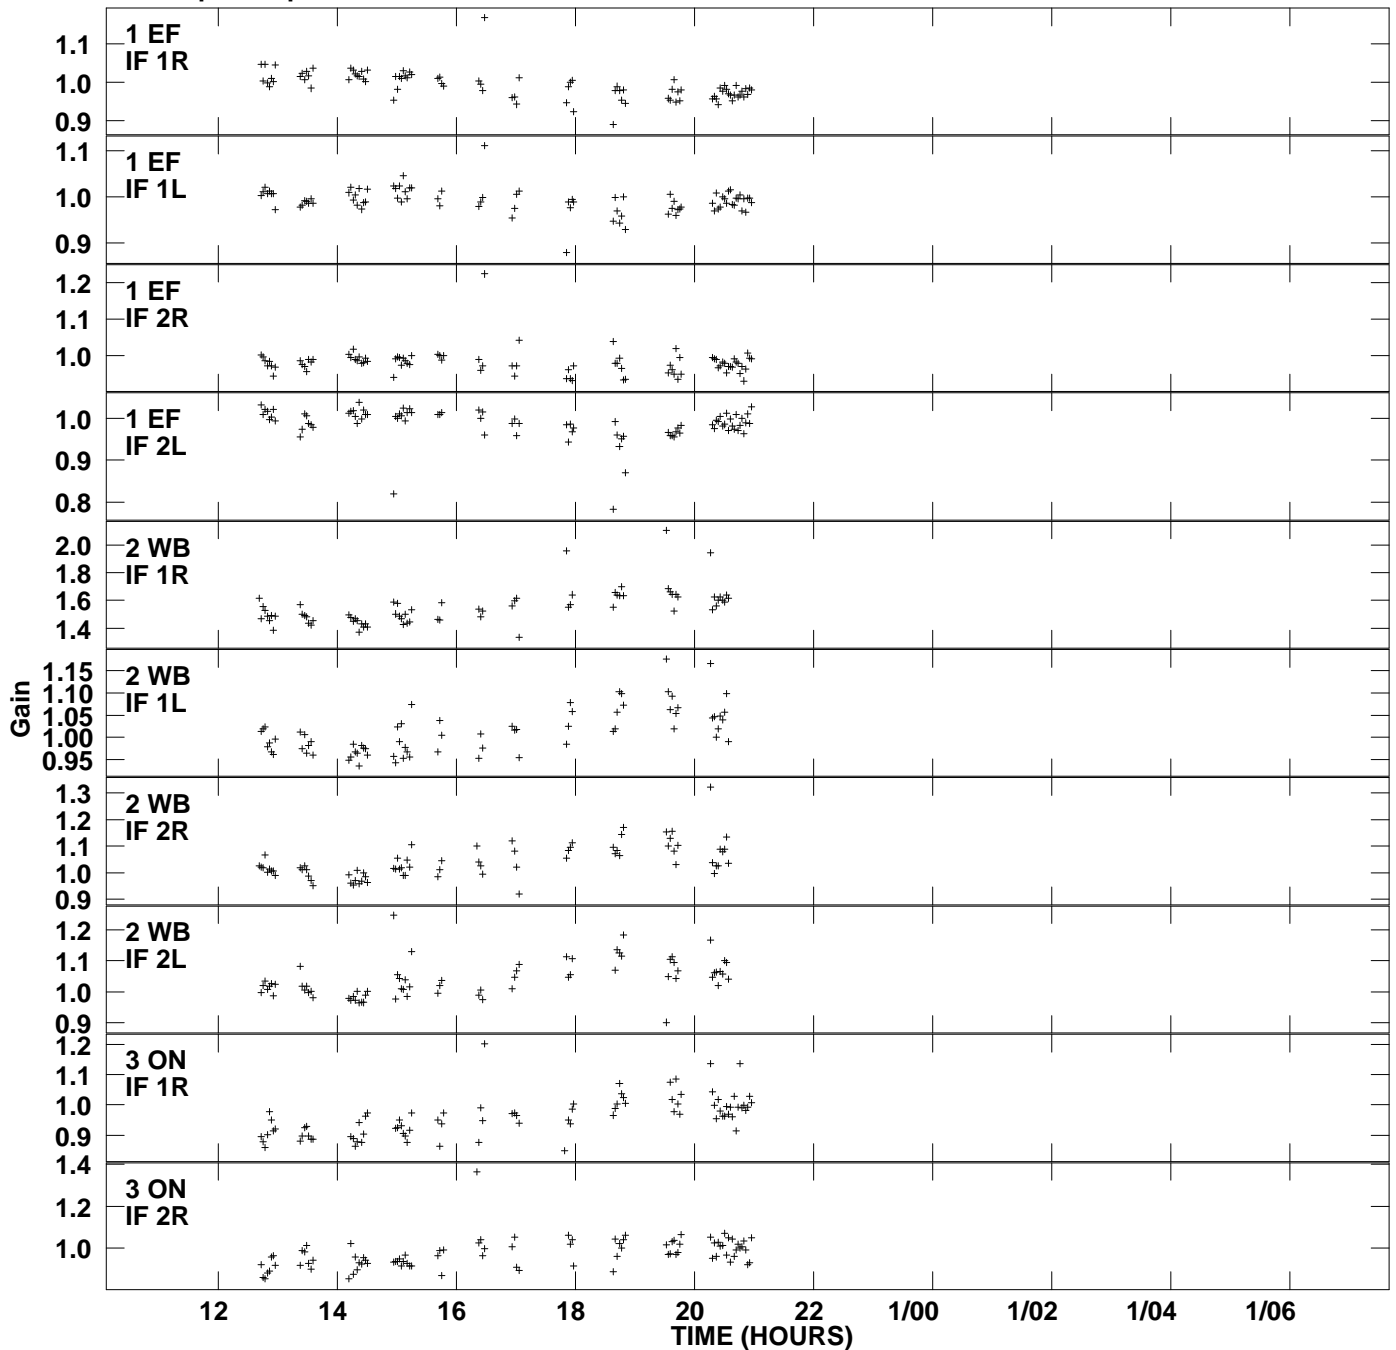

Plot file version 1 created 26-JUN-2006 16:36:53
Gain amp vs UTC time for 3C88.MULTI.1
SN 2 Rpol & Lpol IF 1 - 2

Plot file version 2 created 26-JUN-2006 16:36:53
Gain amp vs UTC time for 3C88.MULTI.1
SN 2 Rpol & Lpol IF 1 - 2

Plot file version 3 created 26-JUN-2006 16:36:53
Gain amp vs UTC time for 3C88.MULTI.1
SN 2 Rpol & Lpol IF 1 - 2

Plot file version 4 created 26-JUN-2006 16:36:53
Gain amp vs UTC time for 3C88.MULTI.1
SN 2 Rpol & Lpol IF 1 - 2

Plot file version 5 created 26-JUN-2006 16:36:53
Gain amp vs UTC time for 3C88.MULTI.1
SN 2 Rpol & Lpol IF 1 - 2

Plot file version 6 created 26-JUN-2006 16:36:53
Gain amp vs UTC time for 3C88.MULTI.1
SN 2 Rpol & Lpol IF 1 - 2