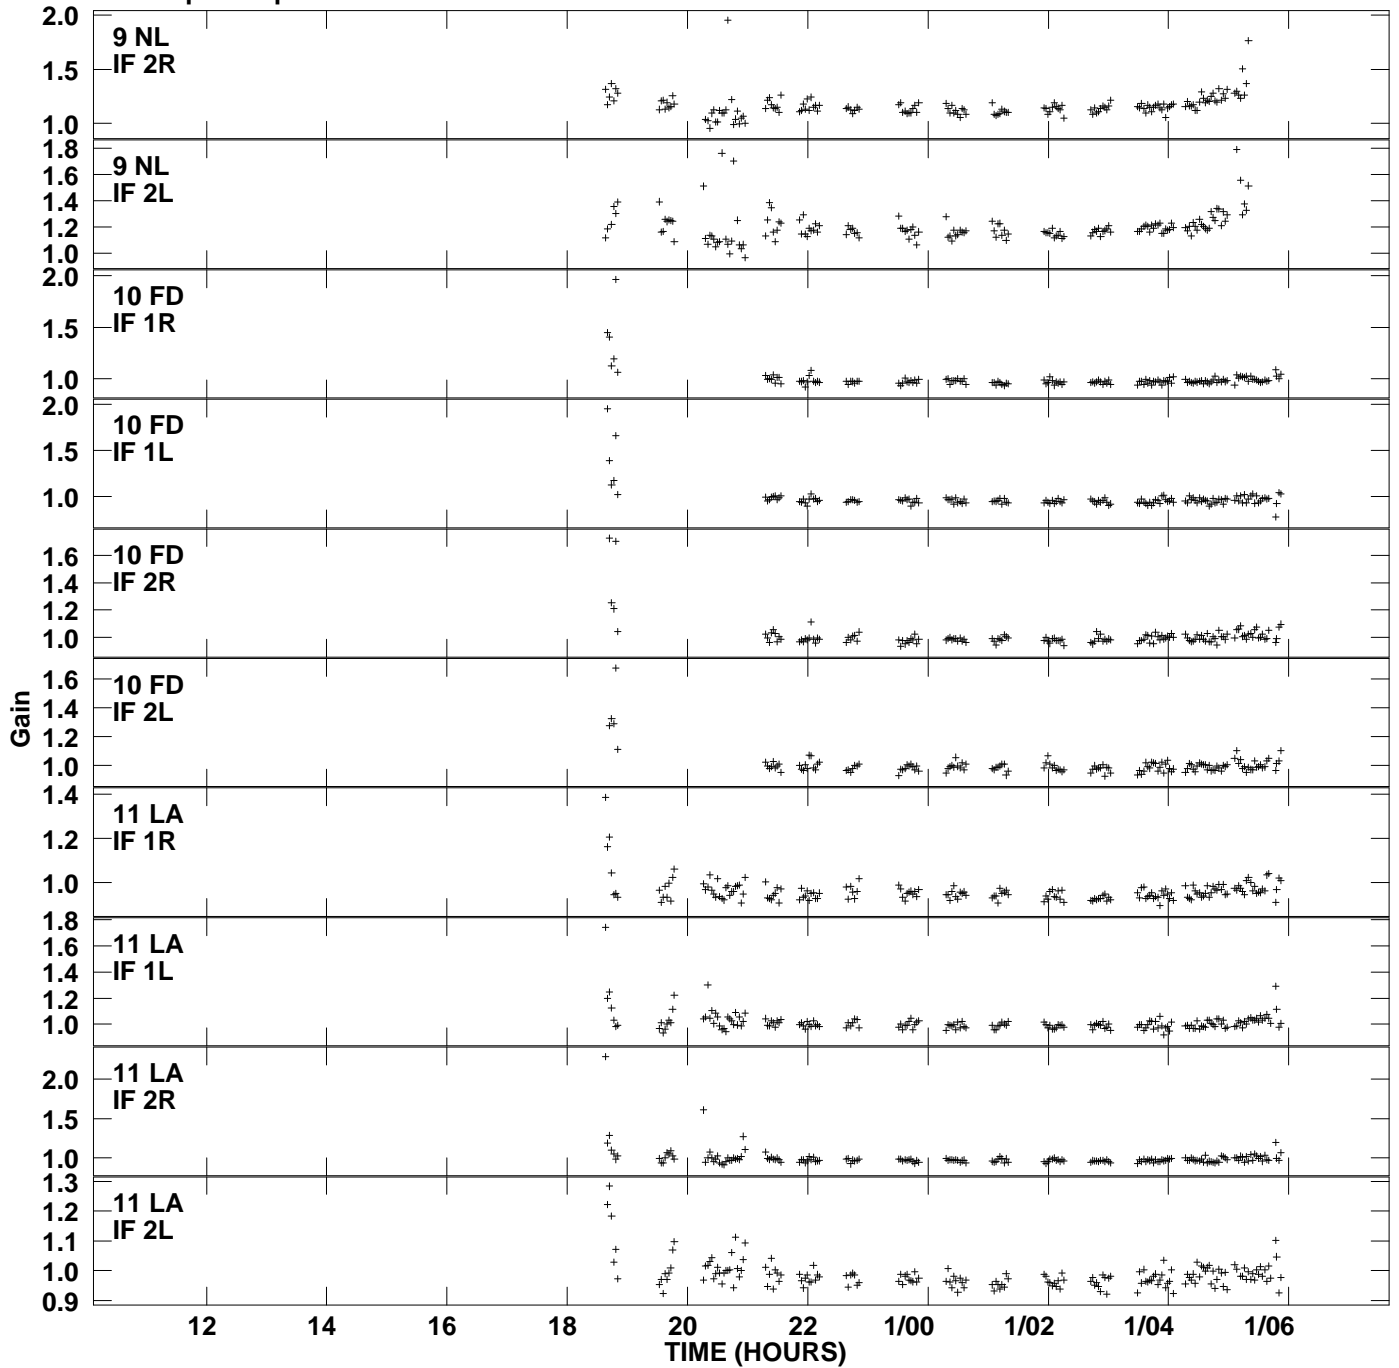

Plot file version 1 created 26-JUN-2006 16:36:53
Gain amp vs UTC time for 3C88.MULTI.1
SN 2 Rpol & Lpol IF 1 - 2

Plot file version 2 created 26-JUN-2006 16:36:53
Gain amp vs UTC time for 3C88.MULTI.1
SN 2 Rpol & Lpol IF 1 - 2

Plot file version 3 created 26-JUN-2006 16:36:53
Gain amp vs UTC time for 3C88.MULTI.1
SN 2 Rpol & Lpol IF 1 - 2

Plot file version 4 created 26-JUN-2006 16:36:53
Gain amp vs UTC time for 3C88.MULTI.1
SN 2 Rpol & Lpol IF 1 - 2

Plot file version 5 created 26-JUN-2006 16:36:53
Gain amp vs UTC time for 3C88.MULTI.1
SN 2 Rpol & Lpol IF 1 - 2

Plot file version 6 created 26-JUN-2006 16:36:53
Gain amp vs UTC time for 3C88.MULTI.1
SN 2 Rpol & Lpol IF 1 - 2