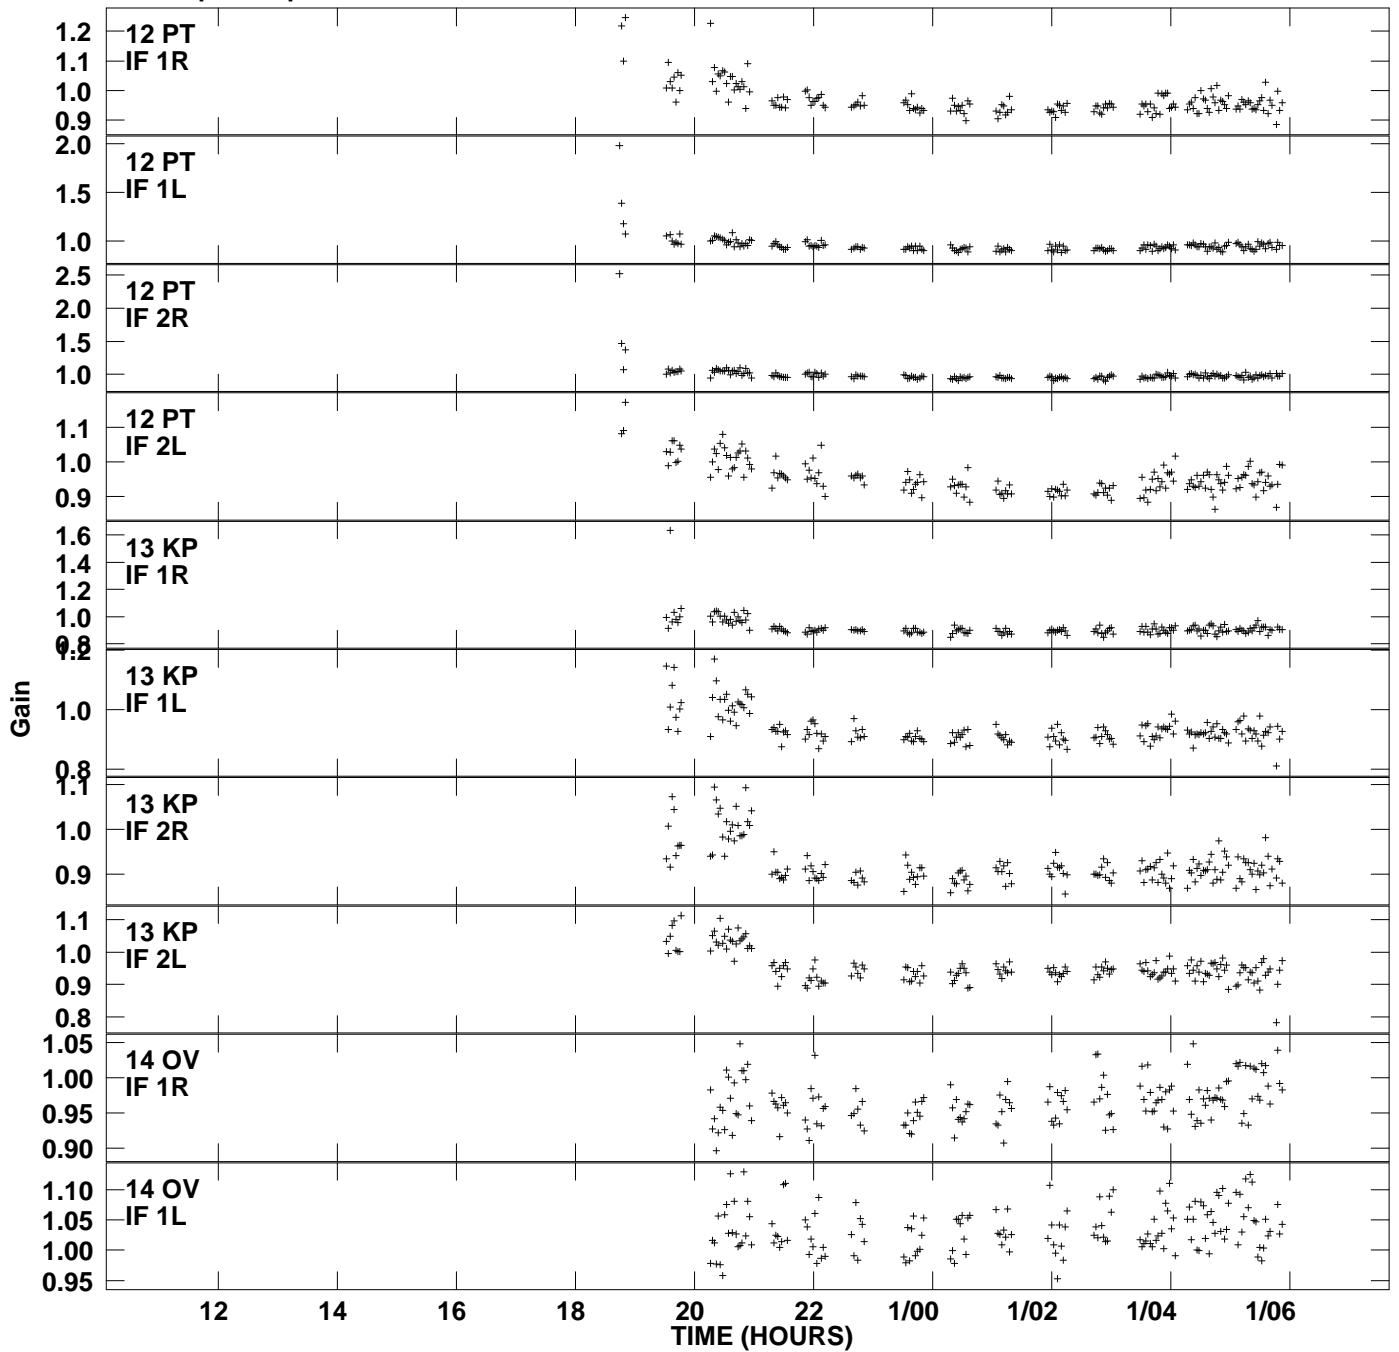

Plot file version 1 created 26-JUN-2006 16:36:53
Gain amp vs UTC time for 3C88.MULTI.1
SN 2 Rpol & Lpol IF 1 - 2

Plot file version 2 created 26-JUN-2006 16:36:53
Gain amp vs UTC time for 3C88.MULTI.1
SN 2 Rpol & Lpol IF 1 - 2

Plot file version 3 created 26-JUN-2006 16:36:53
Gain amp vs UTC time for 3C88.MULTI.1
SN 2 Rpol & Lpol IF 1 - 2

Plot file version 4 created 26-JUN-2006 16:36:53
Gain amp vs UTC time for 3C88.MULTI.1
SN 2 Rpol & Lpol IF 1 - 2

Plot file version 5 created 26-JUN-2006 16:36:53
Gain amp vs UTC time for 3C88.MULTI.1
SN 2 Rpol & Lpol IF 1 - 2

Plot file version 6 created 26-JUN-2006 16:36:53
Gain amp vs UTC time for 3C88.MULTI.1
SN 2 Rpol & Lpol IF 1 - 2