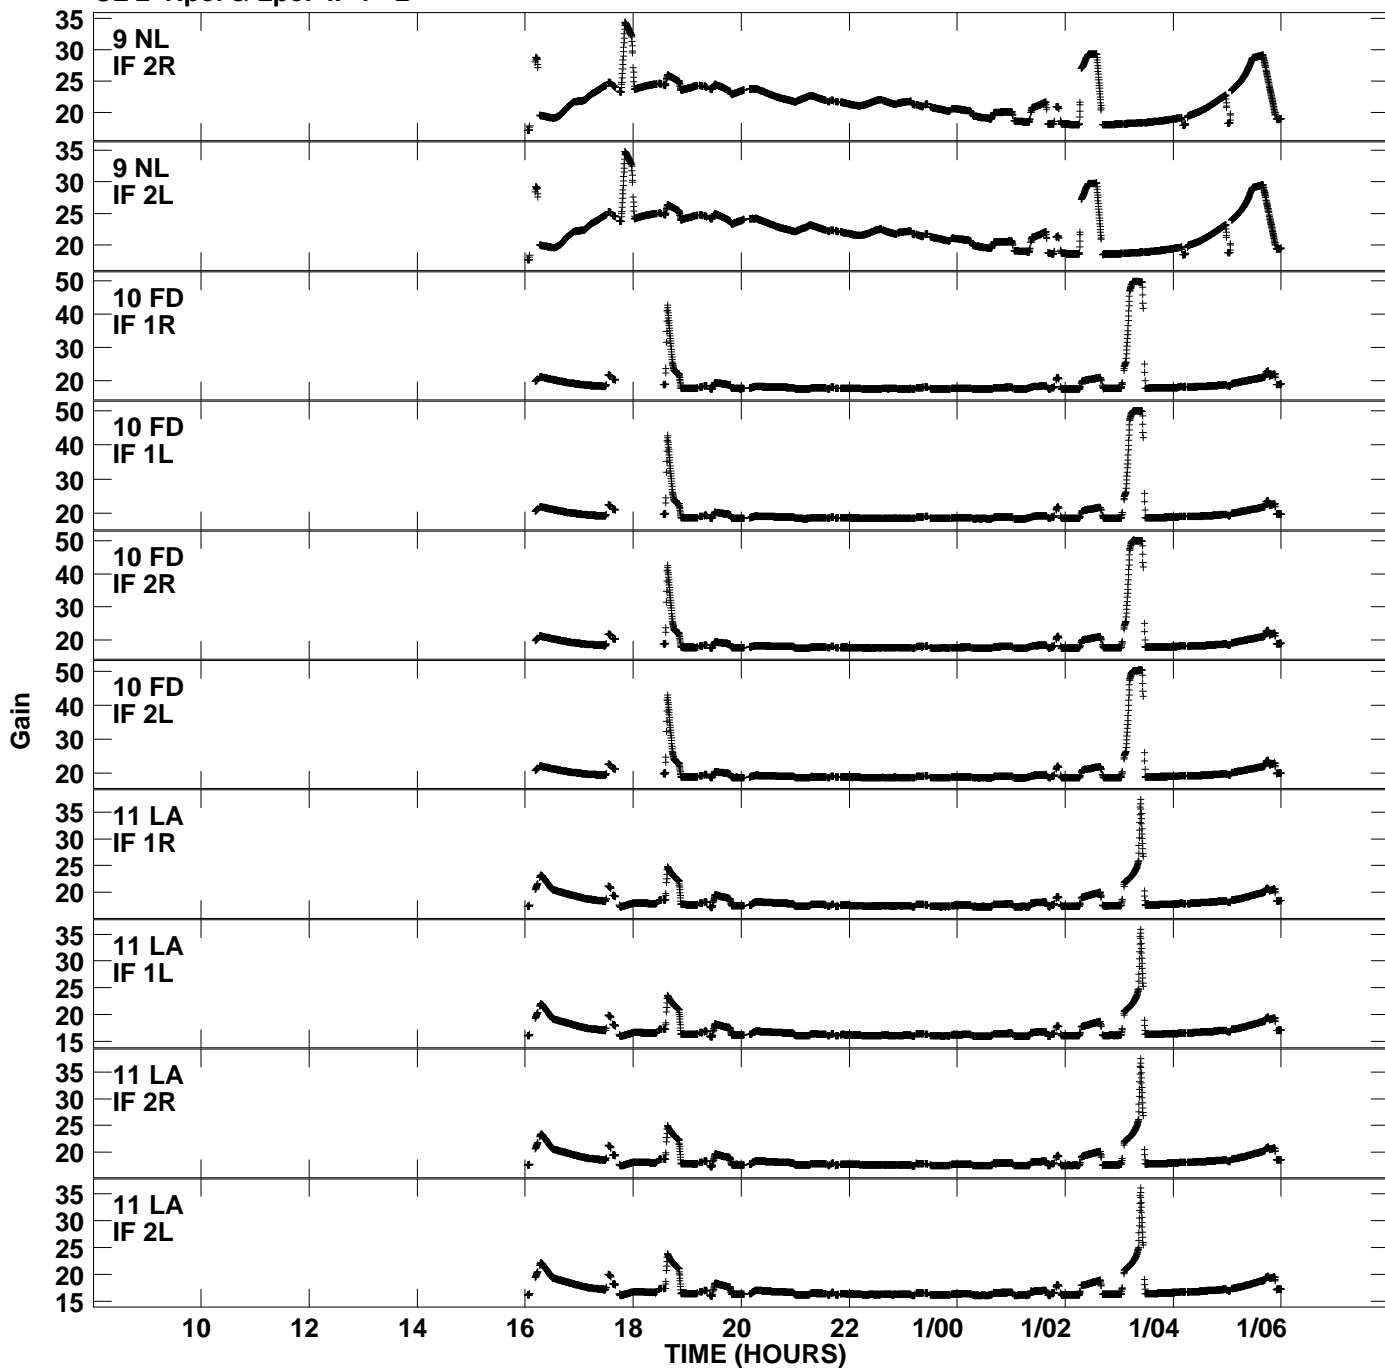

Plot file version 1 created 23-JUN-2006 15:56:02
Gain amp vs UTC time for GK034.UVDATA.1
CL 2 Rpol & Lpol IF 1 - 2

Plot file version 2 created 23-JUN-2006 15:56:02
Gain amp vs UTC time for GK034.UVDATA.1
CL 2 Rpol & Lpol IF 1 - 2

Plot file version 3 created 23-JUN-2006 15:56:02
Gain amp vs UTC time for GK034.UVDATA.1
CL 2 Rpol & Lpol IF 1 - 2

Plot file version 4 created 23-JUN-2006 15:56:02
Gain amp vs UTC time for GK034.UVDATA.1
CL 2 Rpol & Lpol IF 1 - 2

Plot file version 5 created 23-JUN-2006 15:56:02
Gain amp vs UTC time for GK034.UVDATA.1
CL 2 Rpol & Lpol IF 1 - 2

Plot file version 6 created 23-JUN-2006 15:56:02
Gain amp vs UTC time for GK034.UVDATA.1
CL 2 Rpol & Lpol IF 1 - 2