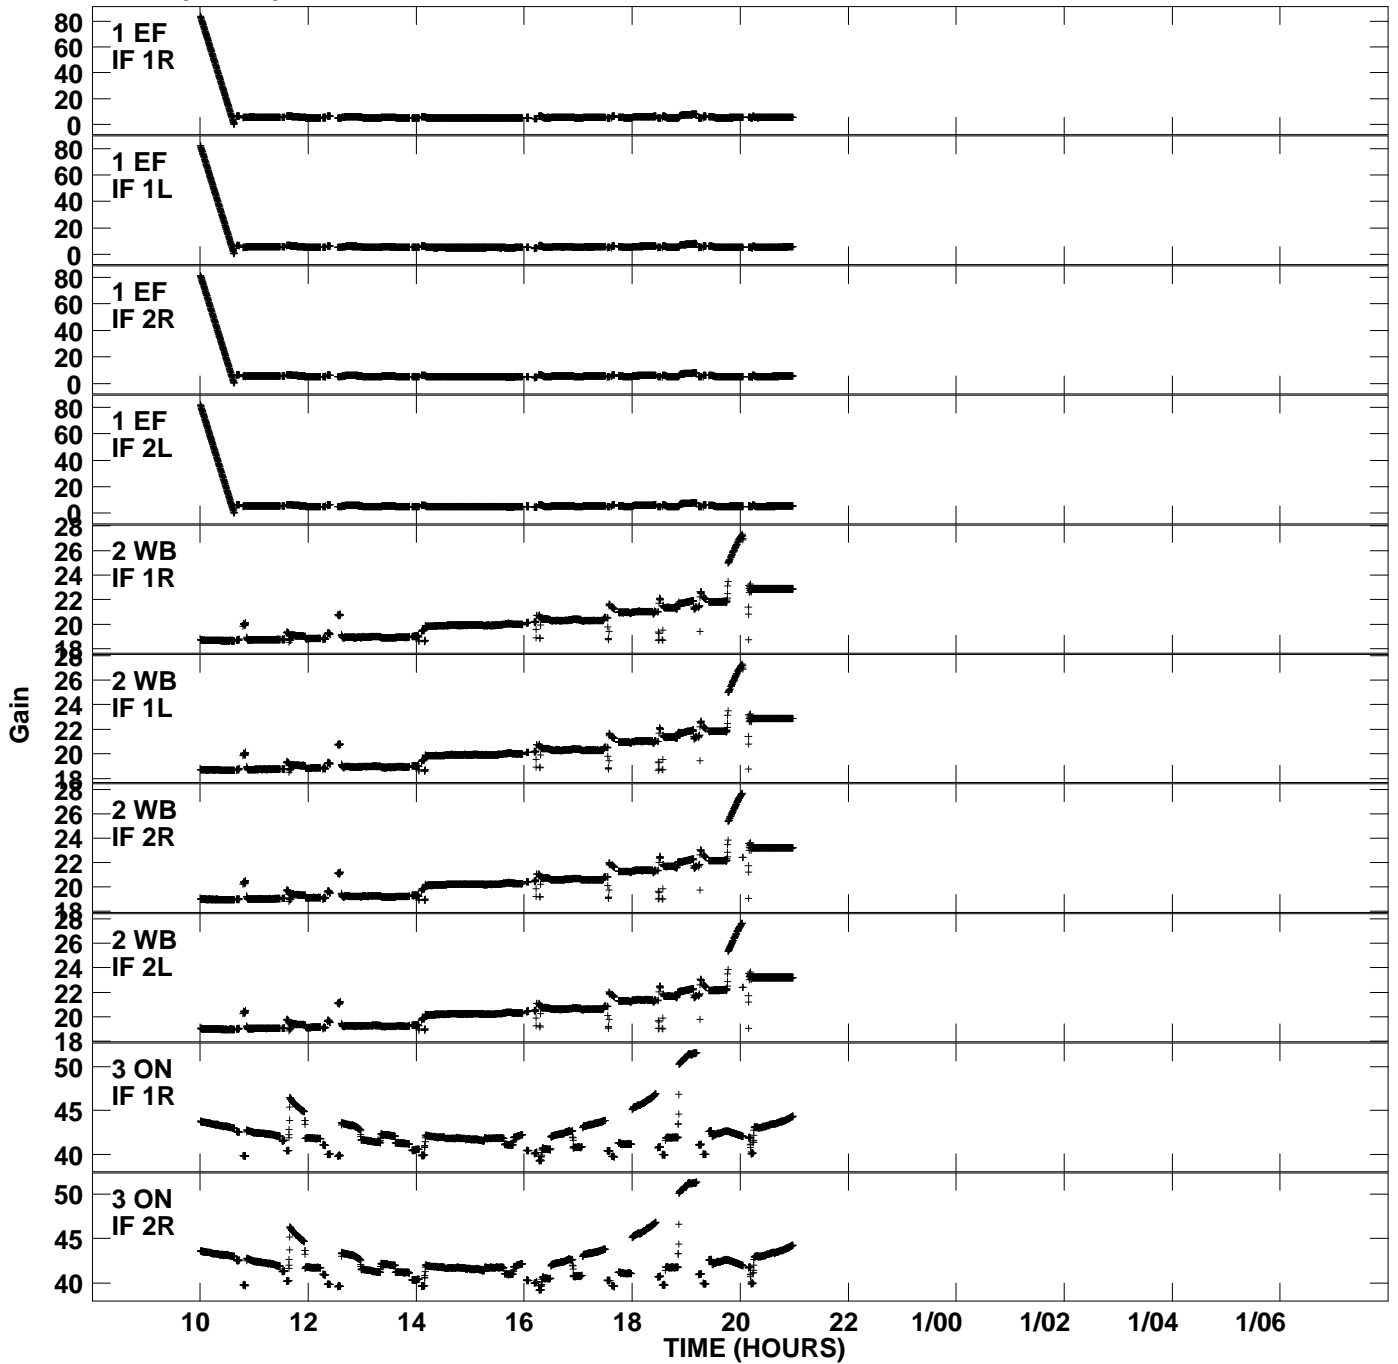

Plot file version 1 created 23-JUN-2006 15:56:02
Gain amp vs UTC time for GK034.UVDATA.1
CL 2 Rpol & Lpol IF 1 - 2

Plot file version 2 created 23-JUN-2006 15:56:02
Gain amp vs UTC time for GK034.UVDATA.1
CL 2 Rpol & Lpol IF 1 - 2

Plot file version 3 created 23-JUN-2006 15:56:02
Gain amp vs UTC time for GK034.UVDATA.1
CL 2 Rpol & Lpol IF 1 - 2

Plot file version 4 created 23-JUN-2006 15:56:02
Gain amp vs UTC time for GK034.UVDATA.1
CL 2 Rpol & Lpol IF 1 - 2

Plot file version 5 created 23-JUN-2006 15:56:02
Gain amp vs UTC time for GK034.UVDATA.1
CL 2 Rpol & Lpol IF 1 - 2

Plot file version 6 created 23-JUN-2006 15:56:02
Gain amp vs UTC time for GK034.UVDATA.1
CL 2 Rpol & Lpol IF 1 - 2