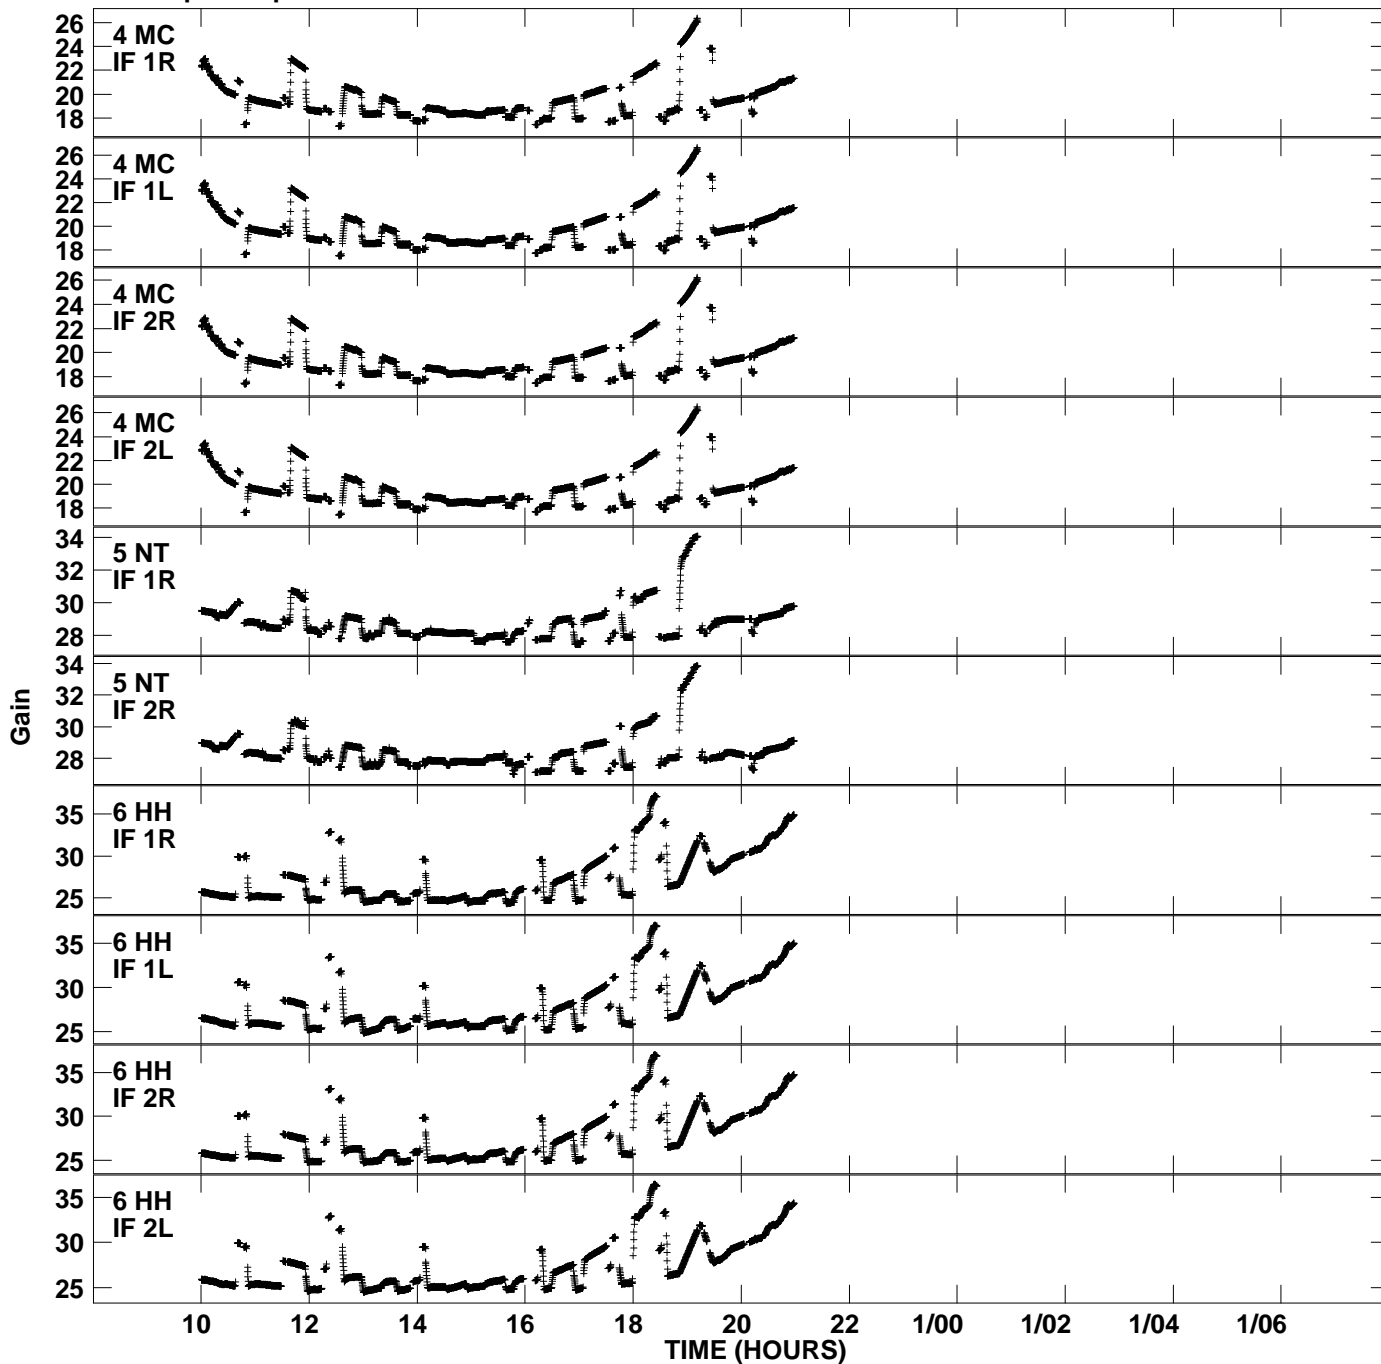

Plot file version 1 created 23-JUN-2006 15:56:02
Gain amp vs UTC time for GK034.UVDATA.1
CL 2 Rpol & Lpol IF 1 - 2

Plot file version 2 created 23-JUN-2006 15:56:02
Gain amp vs UTC time for GK034.UVDATA.1
CL 2 Rpol & Lpol IF 1 - 2

Plot file version 3 created 23-JUN-2006 15:56:02
Gain amp vs UTC time for GK034.UVDATA.1
CL 2 Rpol & Lpol IF 1 - 2

Plot file version 4 created 23-JUN-2006 15:56:02
Gain amp vs UTC time for GK034.UVDATA.1
CL 2 Rpol & Lpol IF 1 - 2

Plot file version 5 created 23-JUN-2006 15:56:02
Gain amp vs UTC time for GK034.UVDATA.1
CL 2 Rpol & Lpol IF 1 - 2

Plot file version 6 created 23-JUN-2006 15:56:02
Gain amp vs UTC time for GK034.UVDATA.1
CL 2 Rpol & Lpol IF 1 - 2