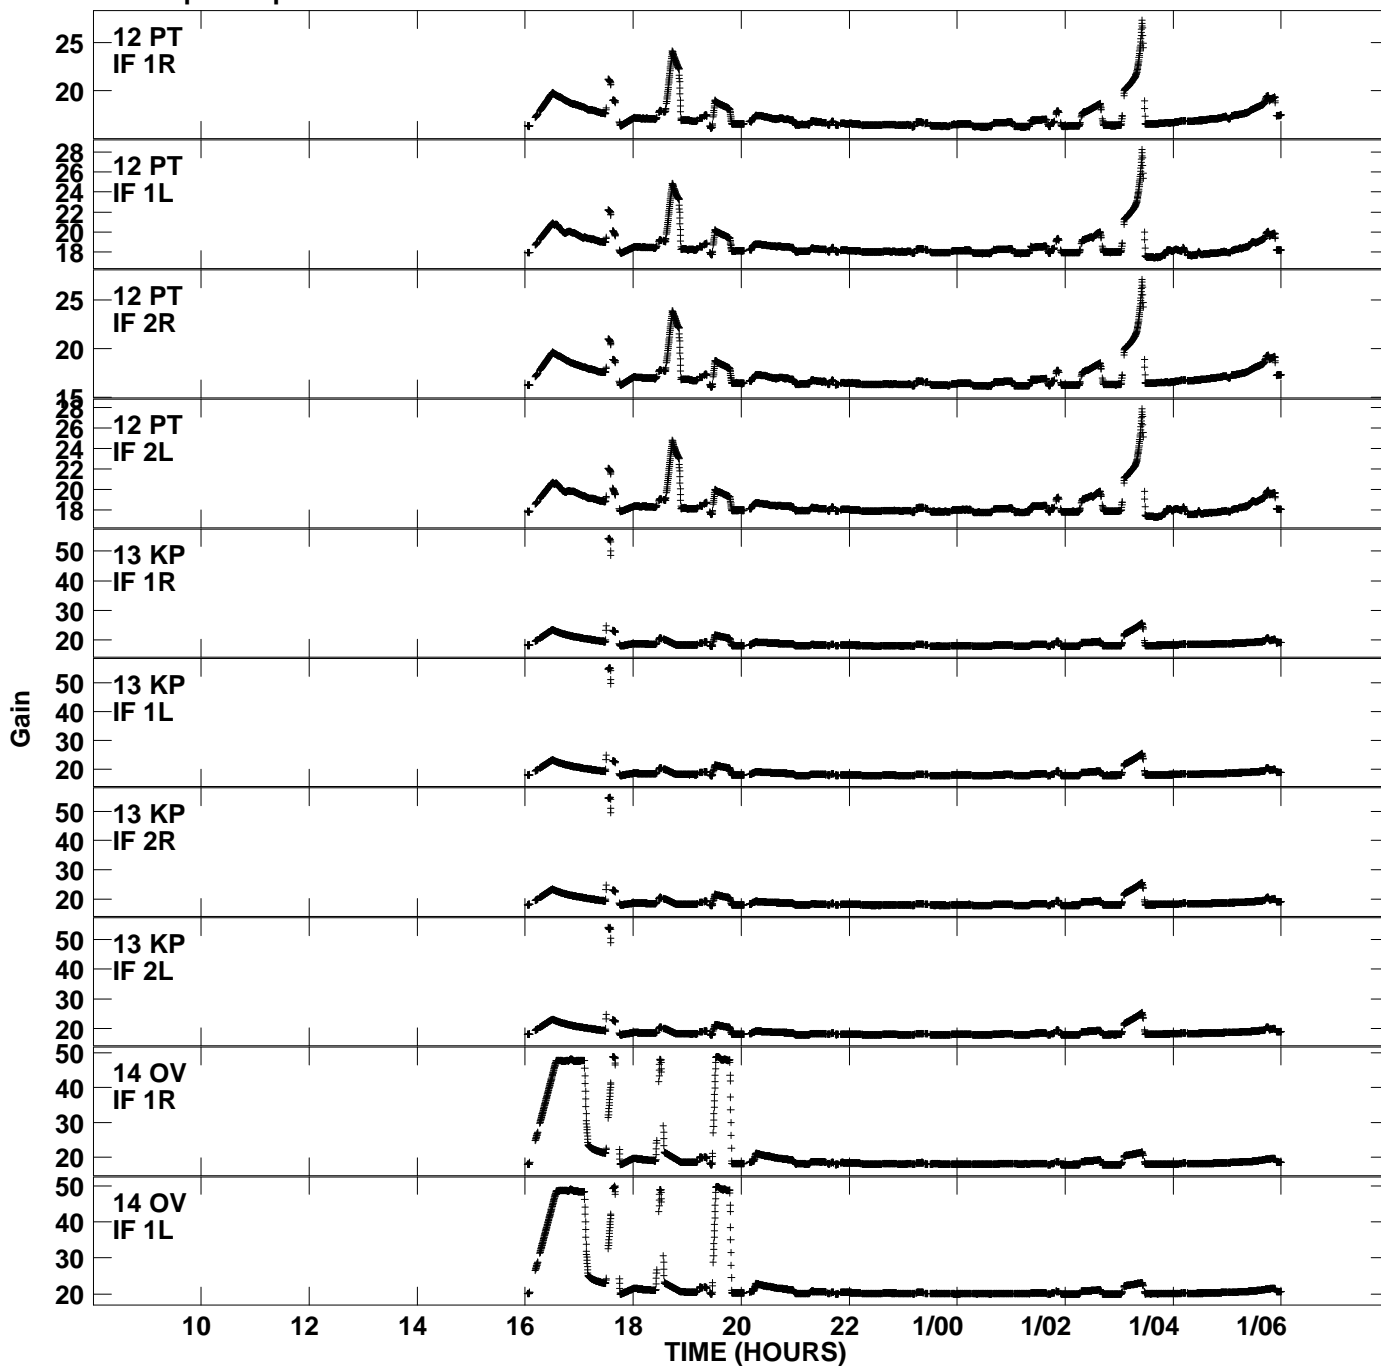

Plot file version 1 created 23-JUN-2006 15:56:02
Gain amp vs UTC time for GK034.UVDATA.1
CL 2 Rpol & Lpol IF 1 - 2

Plot file version 2 created 23-JUN-2006 15:56:02
Gain amp vs UTC time for GK034.UVDATA.1
CL 2 Rpol & Lpol IF 1 - 2

Plot file version 3 created 23-JUN-2006 15:56:02
Gain amp vs UTC time for GK034.UVDATA.1
CL 2 Rpol & Lpol IF 1 - 2

Plot file version 4 created 23-JUN-2006 15:56:02
Gain amp vs UTC time for GK034.UVDATA.1
CL 2 Rpol & Lpol IF 1 - 2

Plot file version 5 created 23-JUN-2006 15:56:02
Gain amp vs UTC time for GK034.UVDATA.1
CL 2 Rpol & Lpol IF 1 - 2

Plot file version 6 created 23-JUN-2006 15:56:02
Gain amp vs UTC time for GK034.UVDATA.1
CL 2 Rpol & Lpol IF 1 - 2