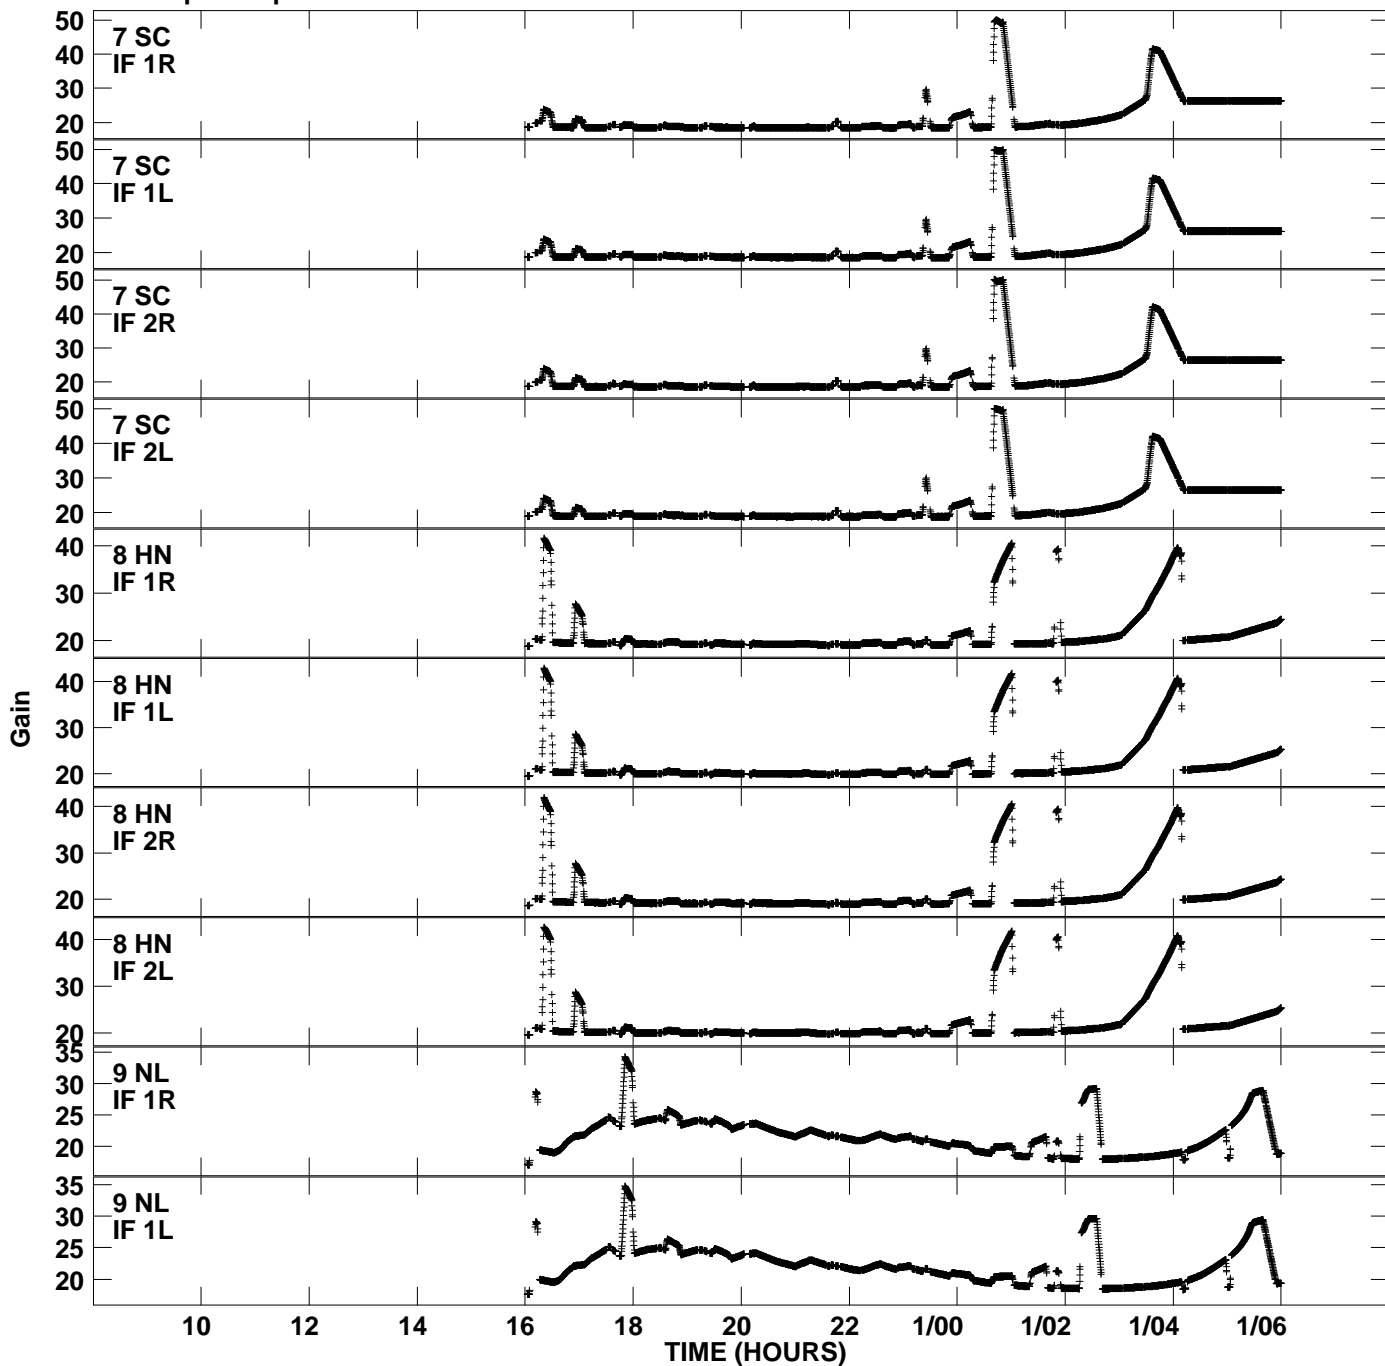

Plot file version 1 created 23-JUN-2006 15:56:02
Gain amp vs UTC time for GK034.UVDATA.1
CL 2 Rpol & Lpol IF 1 - 2

Plot file version 2 created 23-JUN-2006 15:56:02
Gain amp vs UTC time for GK034.UVDATA.1
CL 2 Rpol & Lpol IF 1 - 2

Plot file version 3 created 23-JUN-2006 15:56:02
Gain amp vs UTC time for GK034.UVDATA.1
CL 2 Rpol & Lpol IF 1 - 2

Plot file version 4 created 23-JUN-2006 15:56:02
Gain amp vs UTC time for GK034.UVDATA.1
CL 2 Rpol & Lpol IF 1 - 2

Plot file version 5 created 23-JUN-2006 15:56:02
Gain amp vs UTC time for GK034.UVDATA.1
CL 2 Rpol & Lpol IF 1 - 2

Plot file version 6 created 23-JUN-2006 15:56:02
Gain amp vs UTC time for GK034.UVDATA.1
CL 2 Rpol & Lpol IF 1 - 2