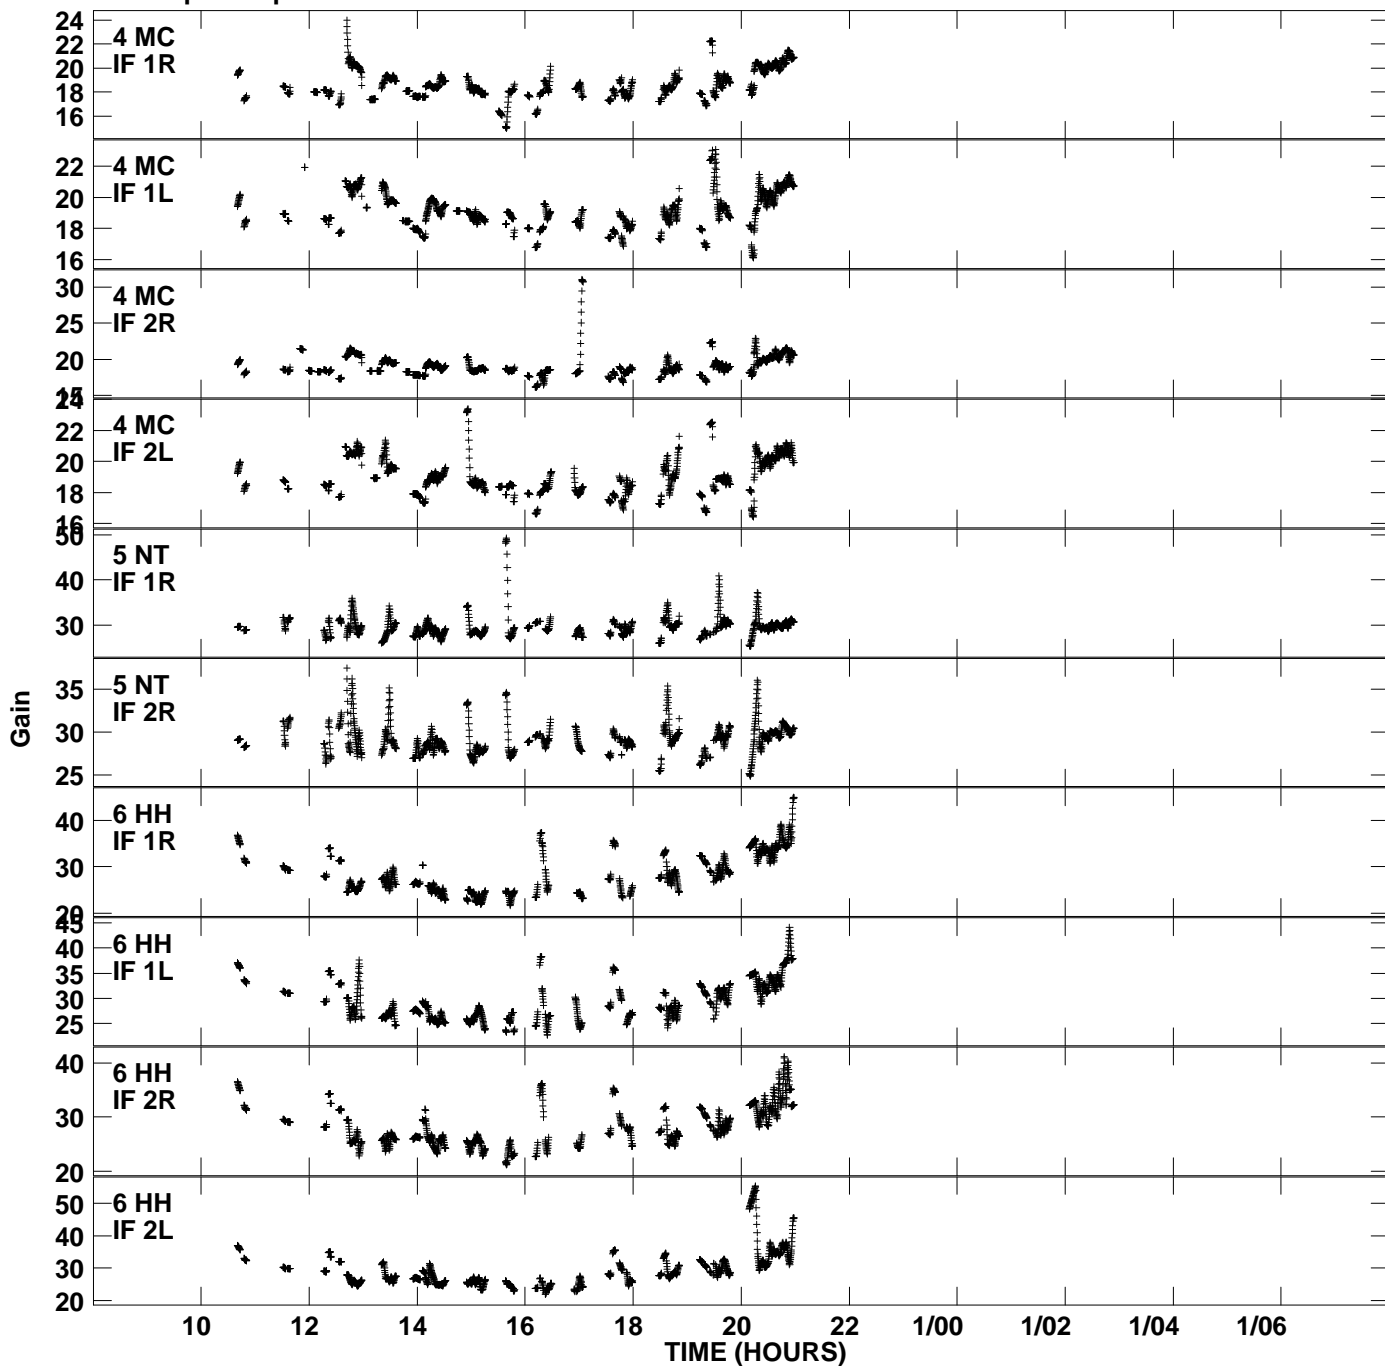

Plot file version 1 created 26-JUN-2006 16:48:05
Gain amp vs UTC time for GK034.TMP.1
CL 4 Rpol & Lpol IF 1 - 2

Plot file version 2 created 26-JUN-2006 16:48:05
Gain amp vs UTC time for GK034.TMP.1
CL 4 Rpol & Lpol IF 1 - 2

Plot file version 3 created 26-JUN-2006 16:48:05
Gain amp vs UTC time for GK034.TMP.1
CL 4 Rpol & Lpol IF 1 - 2

Plot file version 4 created 26-JUN-2006 16:48:05
Gain amp vs UTC time for GK034.TMP.1
CL 4 Rpol & Lpol IF 1 - 2

Plot file version 5 created 26-JUN-2006 16:48:05
Gain amp vs UTC time for GK034.TMP.1
CL 4 Rpol & Lpol IF 1 - 2

Plot file version 6 created 26-JUN-2006 16:48:05
Gain amp vs UTC time for GK034.TMP.1
CL 4 Rpol & Lpol IF 1 - 2