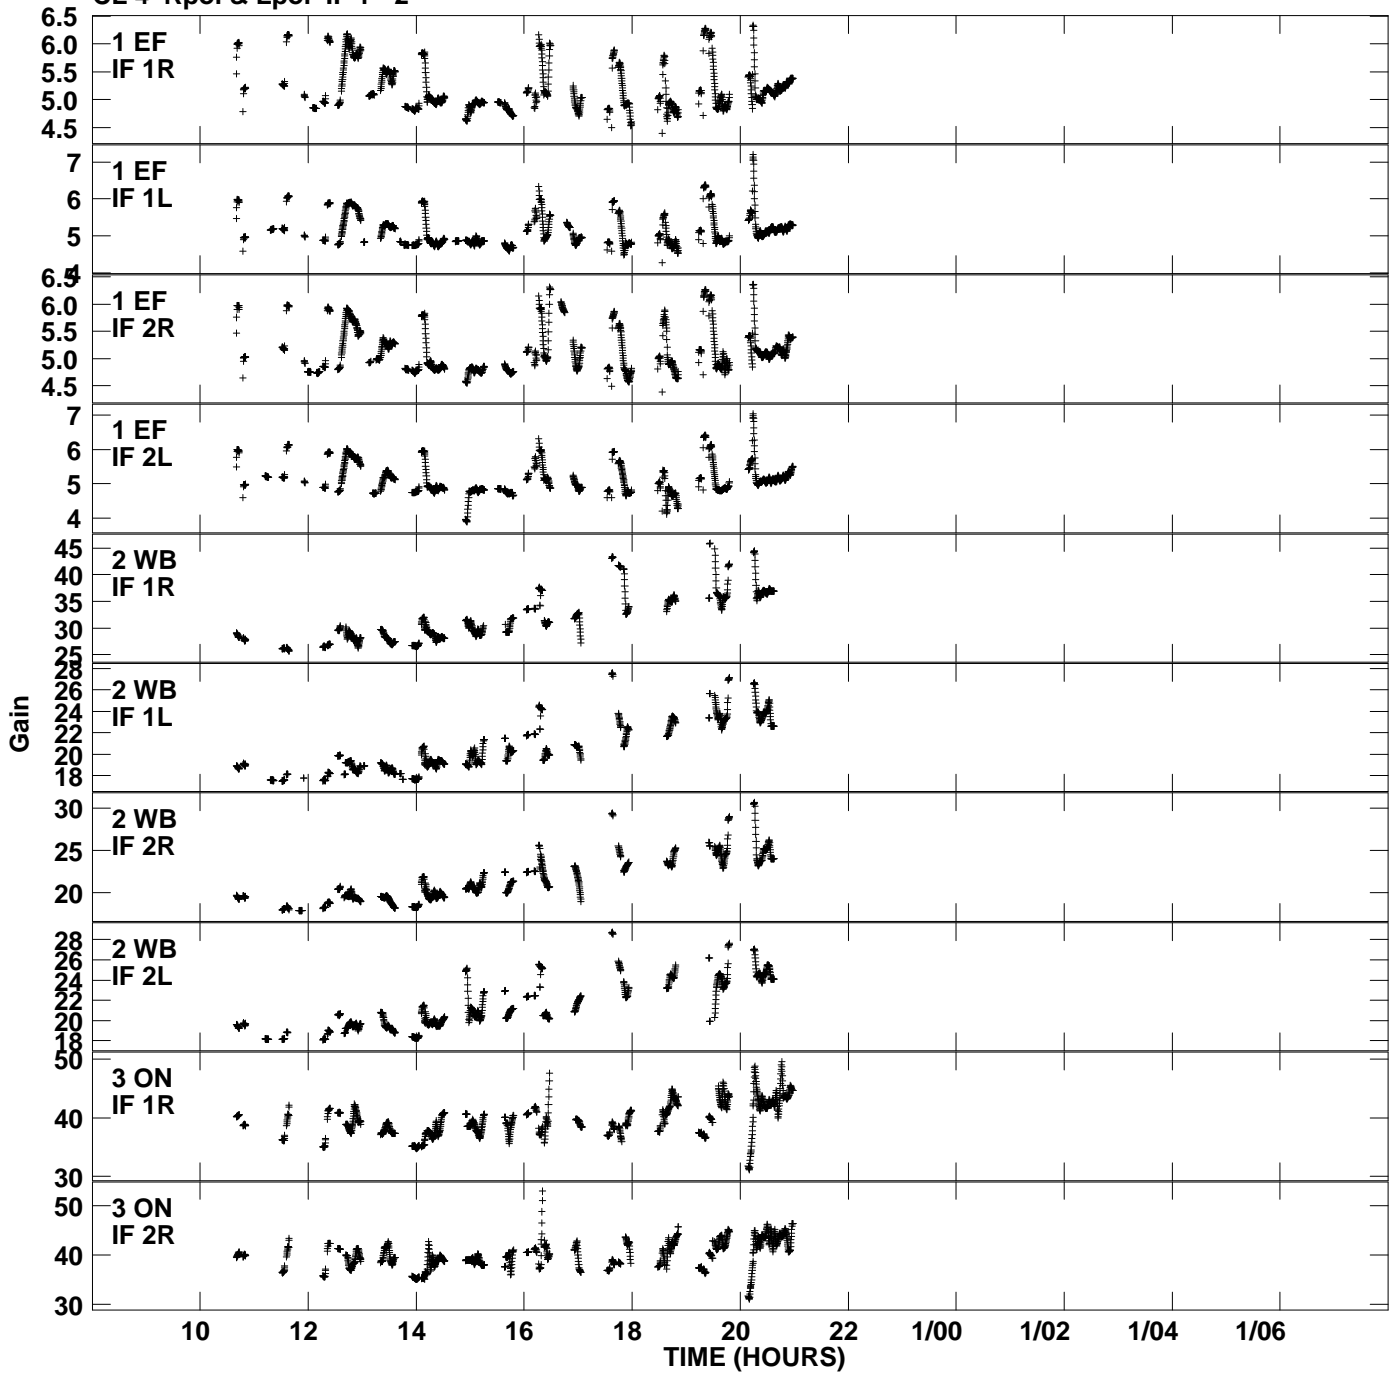

Plot file version 1 created 26-JUN-2006 16:48:05
Gain amp vs UTC time for GK034.TMP.1
CL 4 Rpol & Lpol IF 1 - 2

Plot file version 2 created 26-JUN-2006 16:48:05
Gain amp vs UTC time for GK034.TMP.1
CL 4 Rpol & Lpol IF 1 - 2

Plot file version 3 created 26-JUN-2006 16:48:05
Gain amp vs UTC time for GK034.TMP.1
CL 4 Rpol & Lpol IF 1 - 2

Plot file version 4 created 26-JUN-2006 16:48:05
Gain amp vs UTC time for GK034.TMP.1
CL 4 Rpol & Lpol IF 1 - 2

Plot file version 5 created 26-JUN-2006 16:48:05
Gain amp vs UTC time for GK034.TMP.1
CL 4 Rpol & Lpol IF 1 - 2

Plot file version 6 created 26-JUN-2006 16:48:05
Gain amp vs UTC time for GK034.TMP.1
CL 4 Rpol & Lpol IF 1 - 2