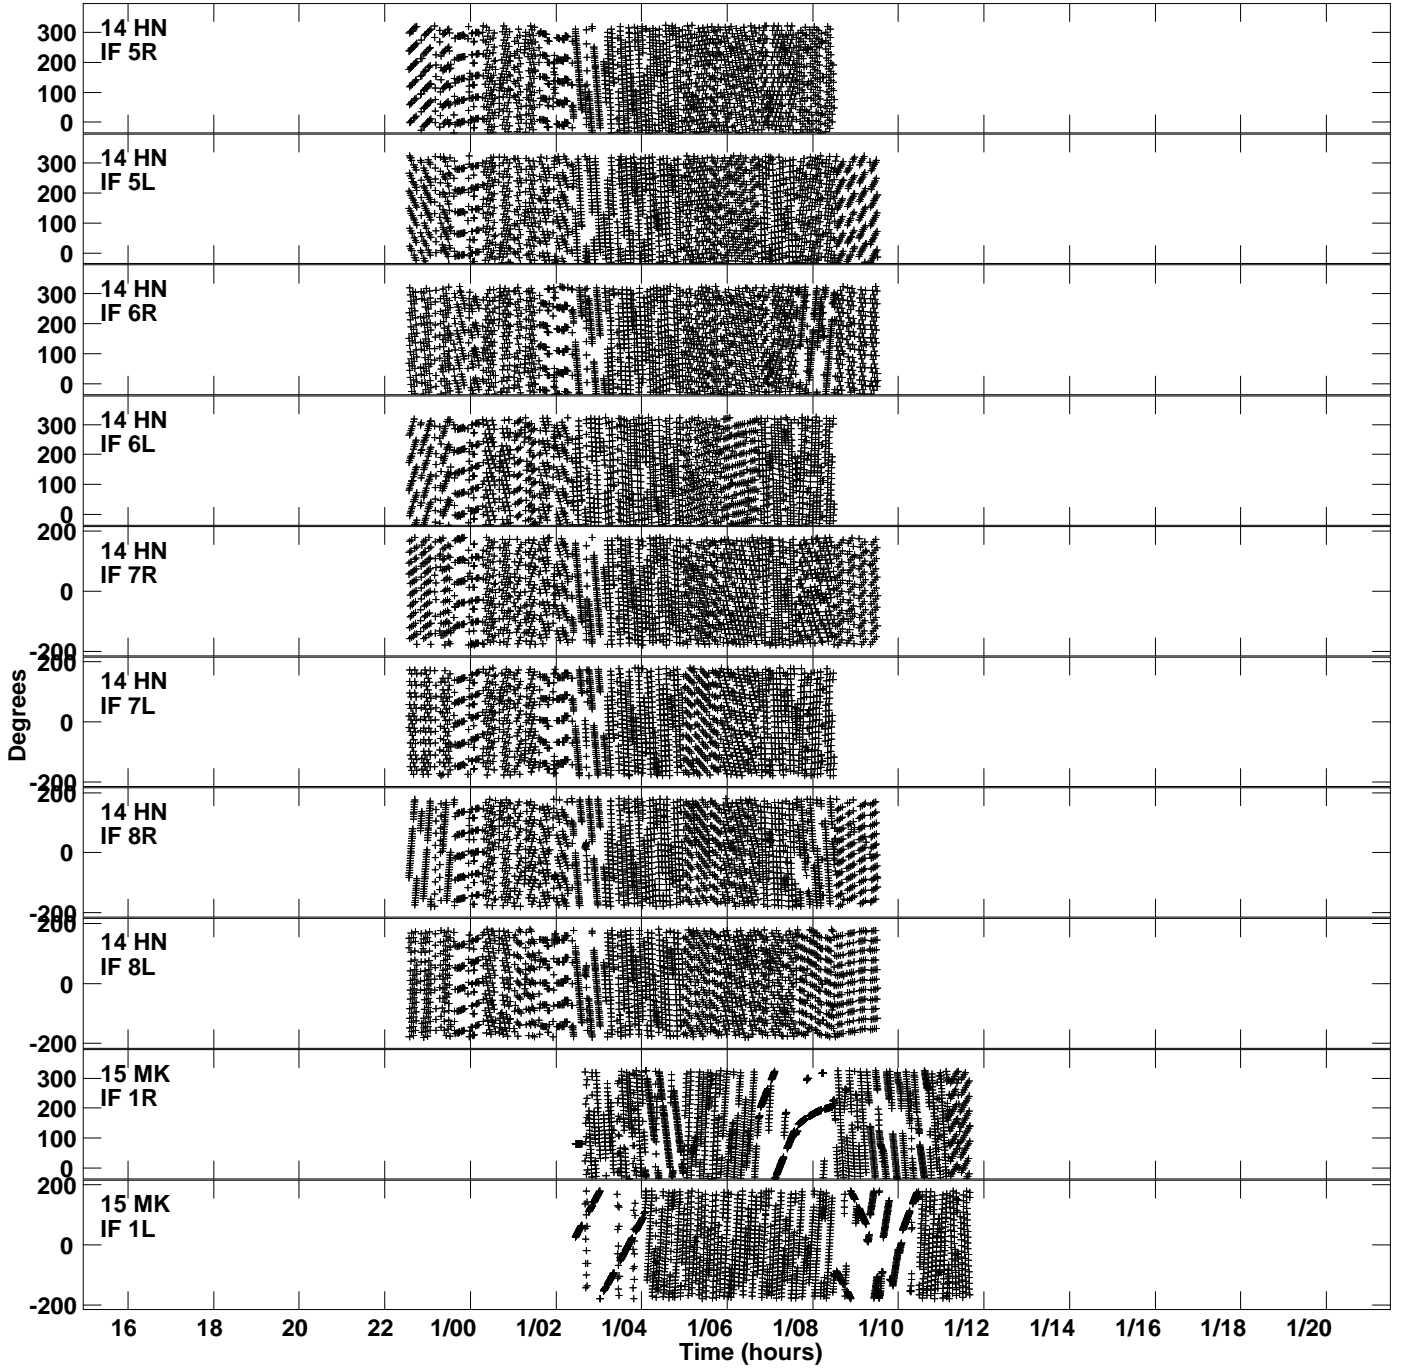

Plot file version 21 created 22-JUL-2021 03:59:46
Gain phs vs UTC time for GK053.UVDATA.1
CL 4 Rpol & Lpol IF 1 - 8