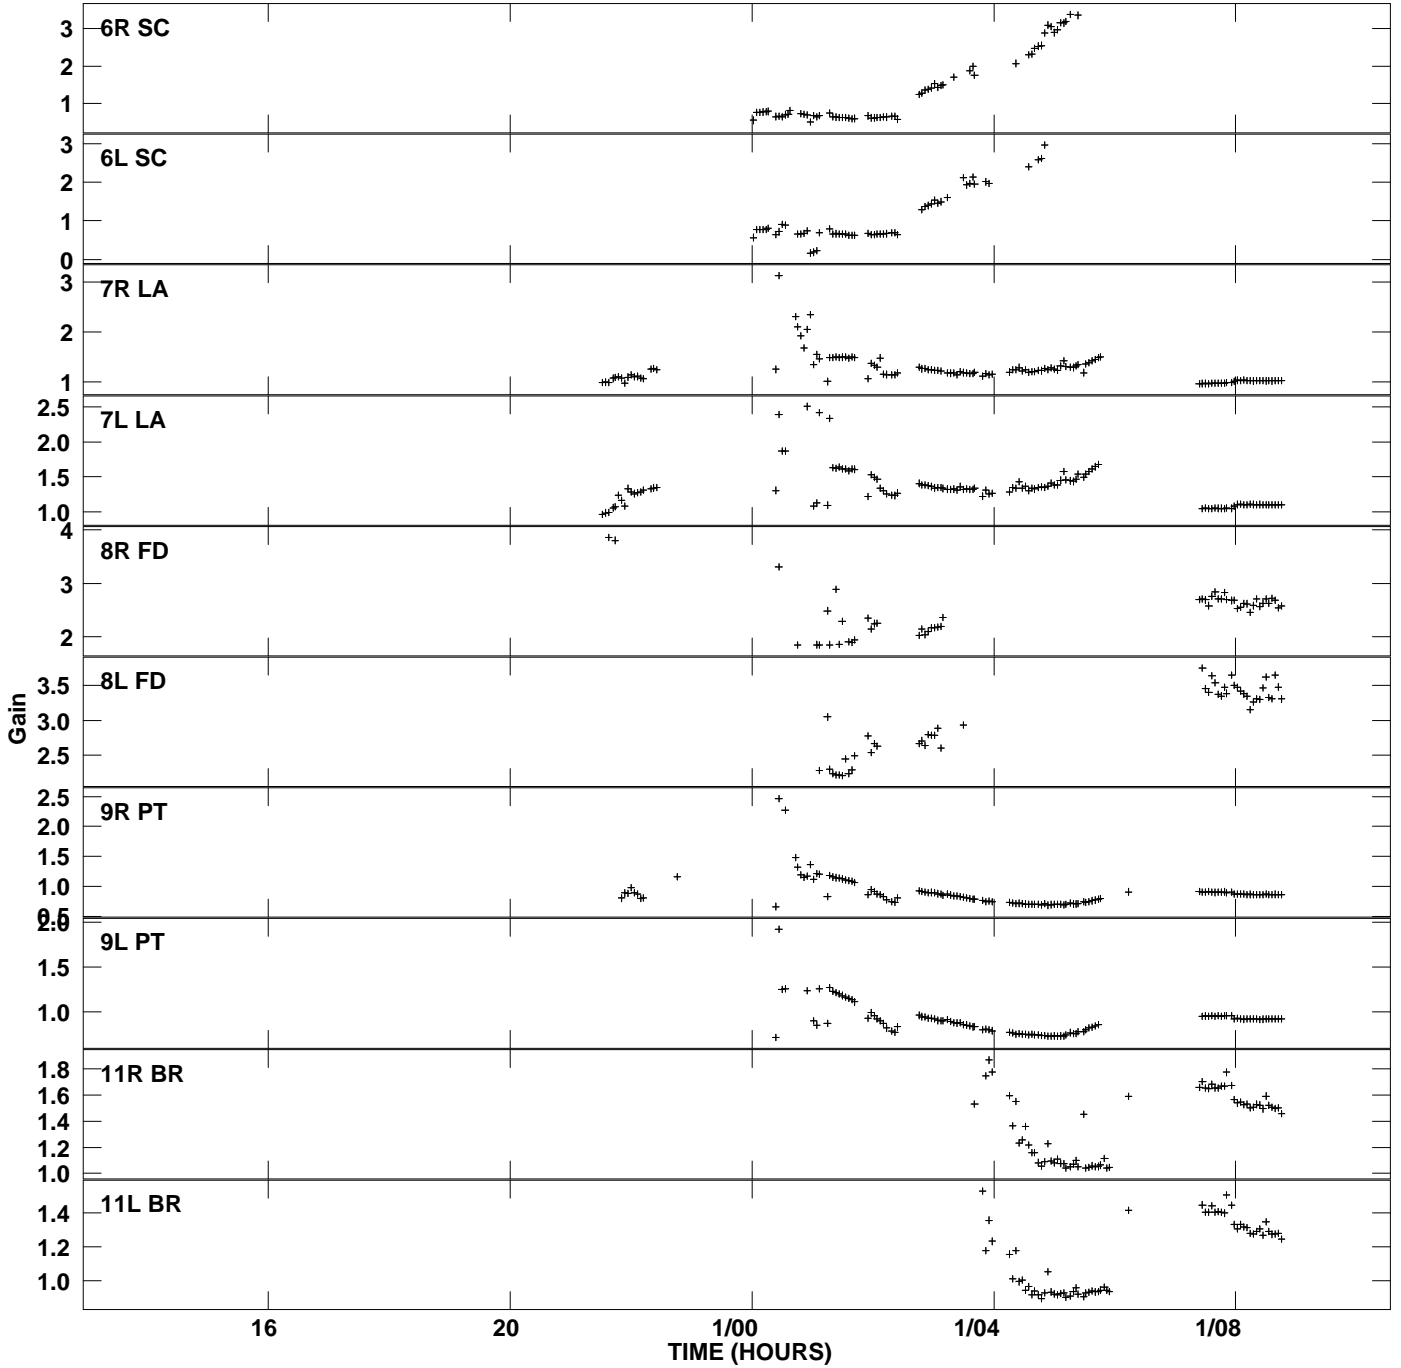

Plot file version 1 created 11-OCT-2006 04:52:23
Gain amp vs UTC time for 4C12.50.MULTI.1
SN 2 Rpol & Lpol IF 1

Plot file version 2 created 11-OCT-2006 04:52:23
Gain amp vs UTC time for 4C12.50.MULTI.1
SN 2 Rpol & Lpol IF 1

Plot file version 3 created 11-OCT-2006 04:52:24
Gain amp vs UTC time for 4C12.50.MULTI.1
SN 2 Rpol & Lpol IF 1