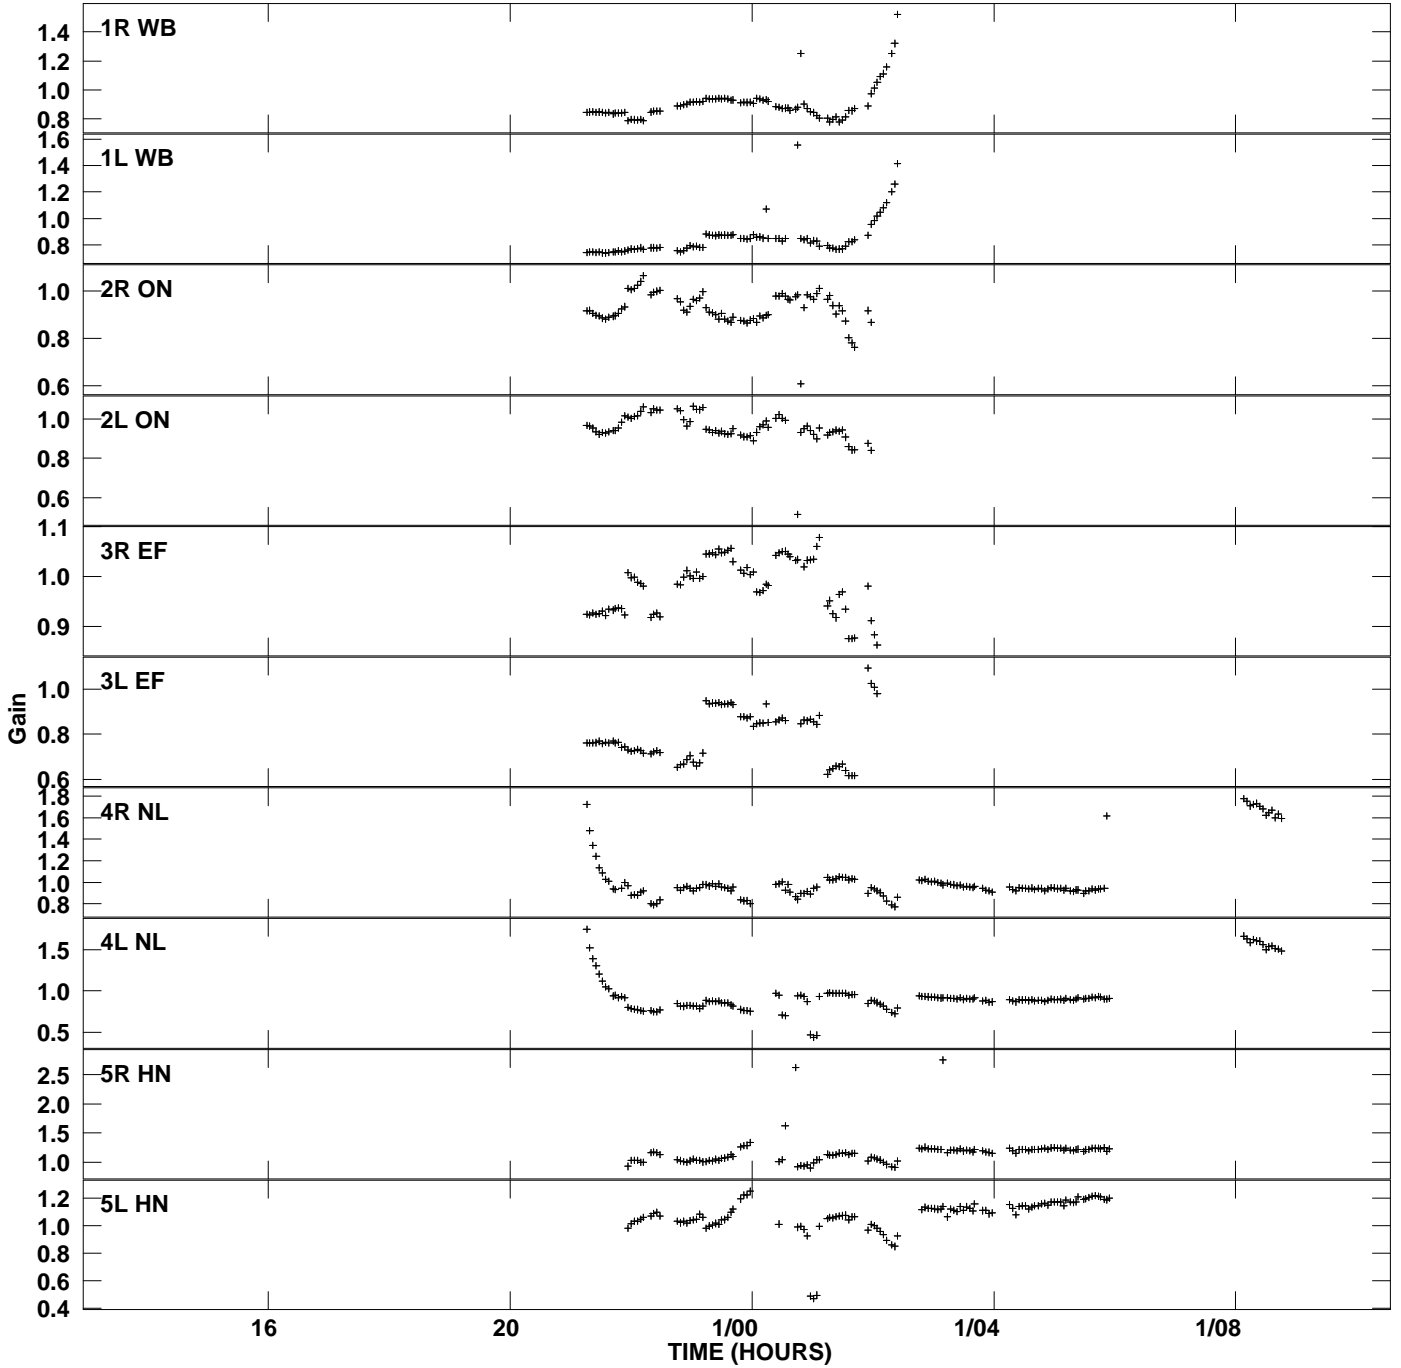

Plot file version 1 created 11-OCT-2006 04:52:23
Gain amp vs UTC time for 4C12.50.MULTI.1
SN 2 Rpol & Lpol IF 1

Plot file version 2 created 11-OCT-2006 04:52:23
Gain amp vs UTC time for 4C12.50.MULTI.1
SN 2 Rpol & Lpol IF 1

Plot file version 3 created 11-OCT-2006 04:52:24
Gain amp vs UTC time for 4C12.50.MULTI.1
SN 2 Rpol & Lpol IF 1