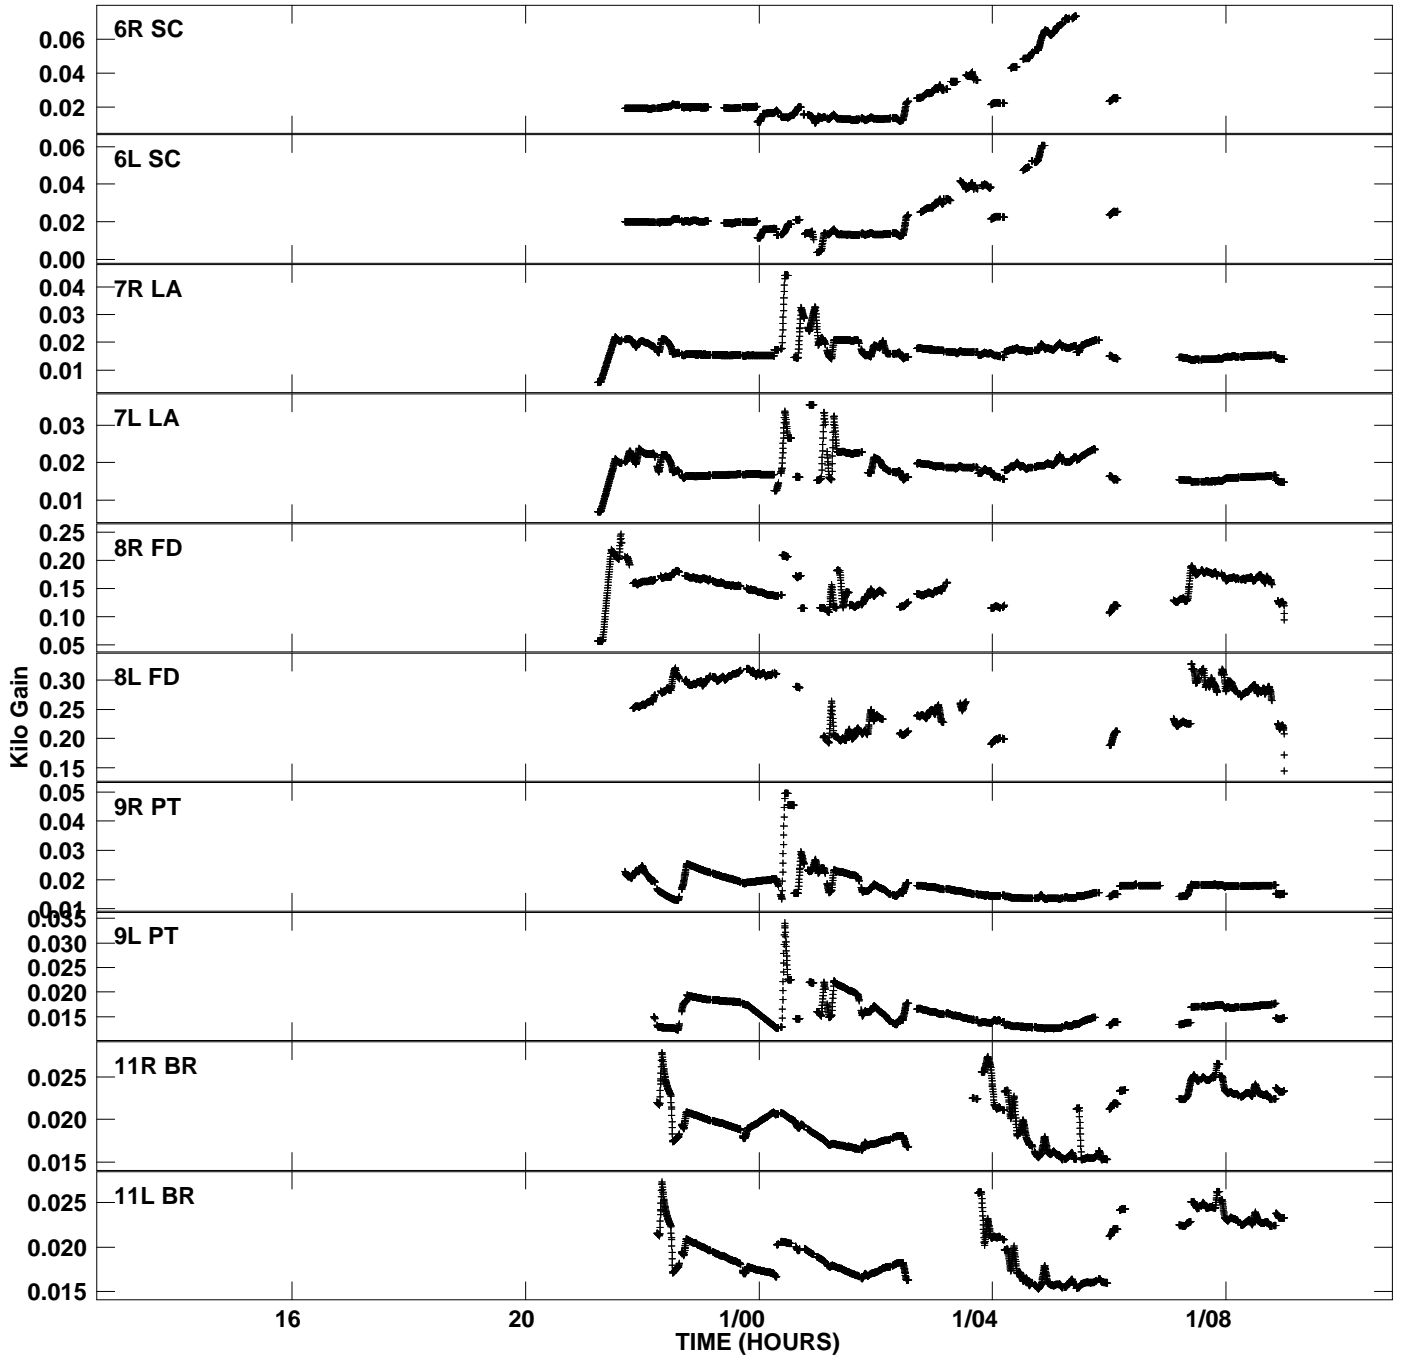

Plot file version 1 created 11-OCT-2006 05:10:32  
Gain amp vs UTC time for GM062B.TMP.1  
CL 4 Rpol & Lpol IF 1

Plot file version 2 created 11-OCT-2006 05:10:32  
Gain amp vs UTC time for GM062B.TMP.1  
CL 4 Rpol & Lpol IF 1

Plot file version 3 created 11-OCT-2006 05:10:32  
Gain amp vs UTC time for GM062B.TMP.1  
CL 4 Rpol & Lpol IF 1