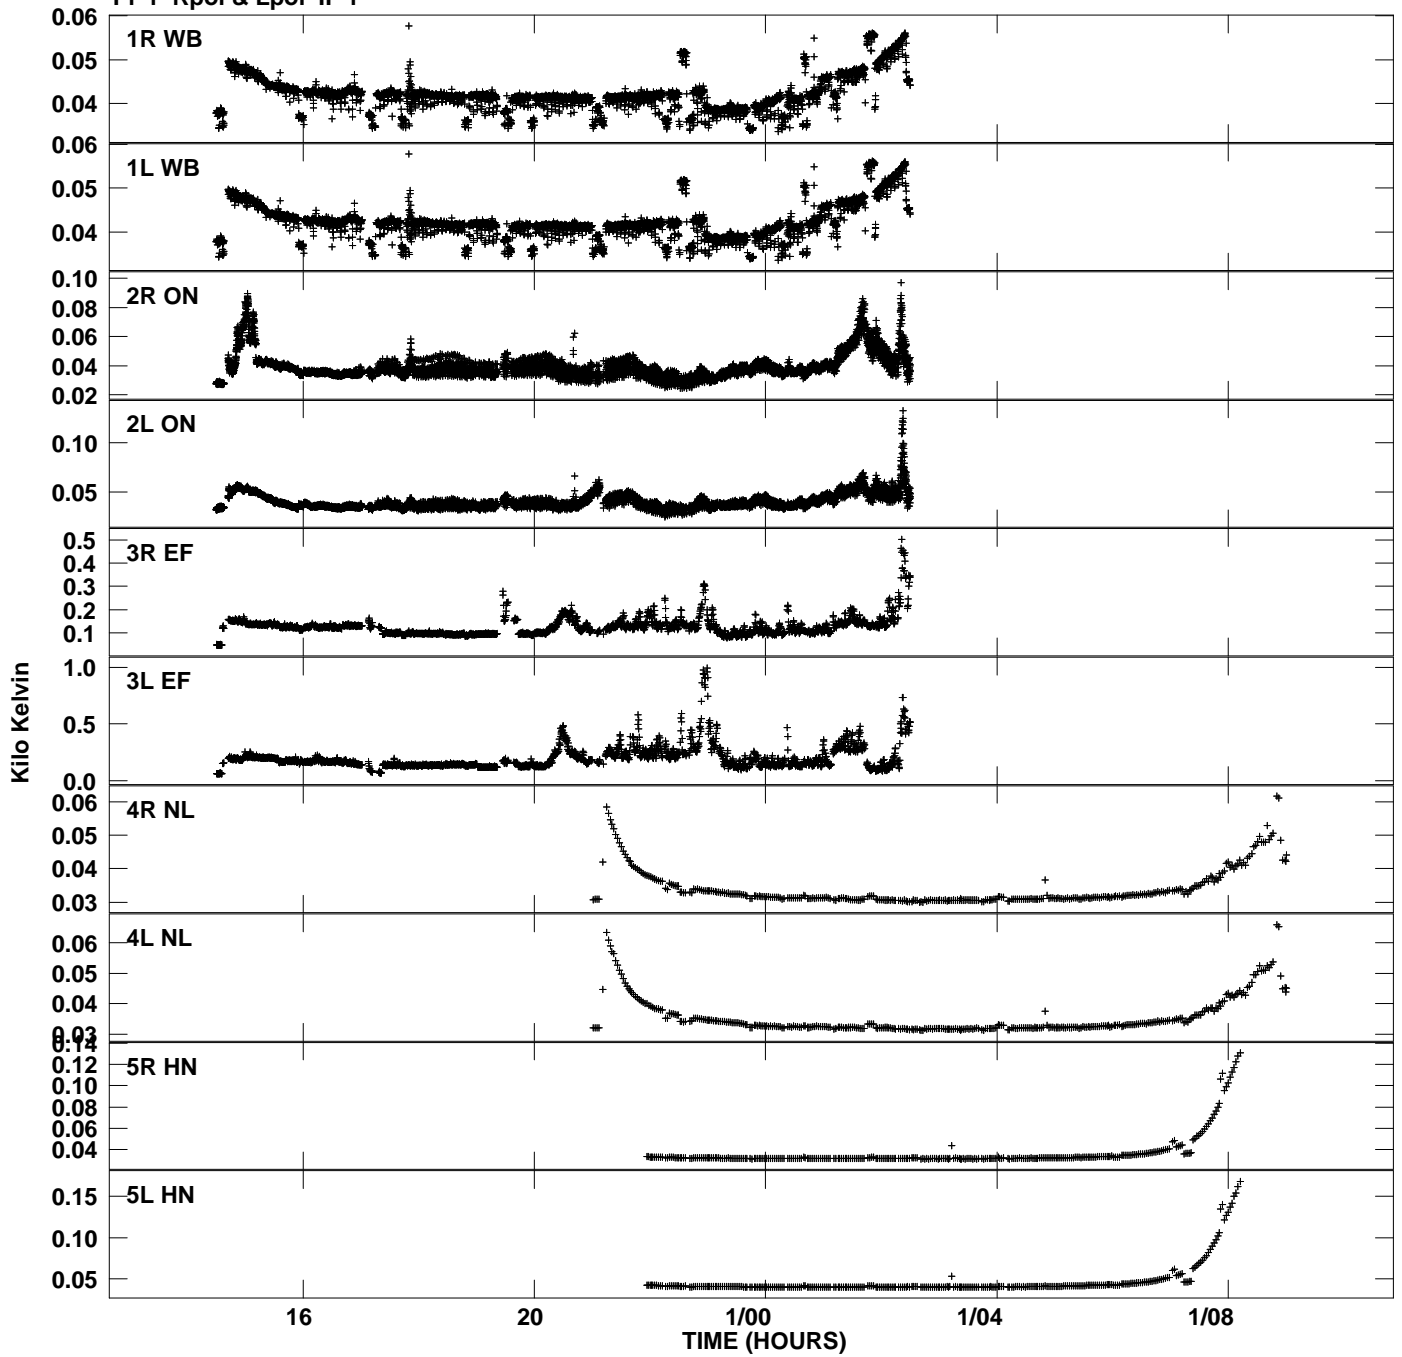

Plot file version 1 created 10-OCT-2006 21:54:39
Tsys vs UTC time for GM062B.FXPOL.1
TY 1 Rpol & Lpol IF 1

Plot file version 2 created 10-OCT-2006 21:54:40
Tsyst vs UTC time for GM062B.FXPOL.1
TY 1 Rpol & Lpol IF 1

Plot file version 3 created 10-OCT-2006 21:54:40
 Tsys vs UTC time for GM062B.FXPOL.1
 TY 1 Rpol & Lpol IF 1