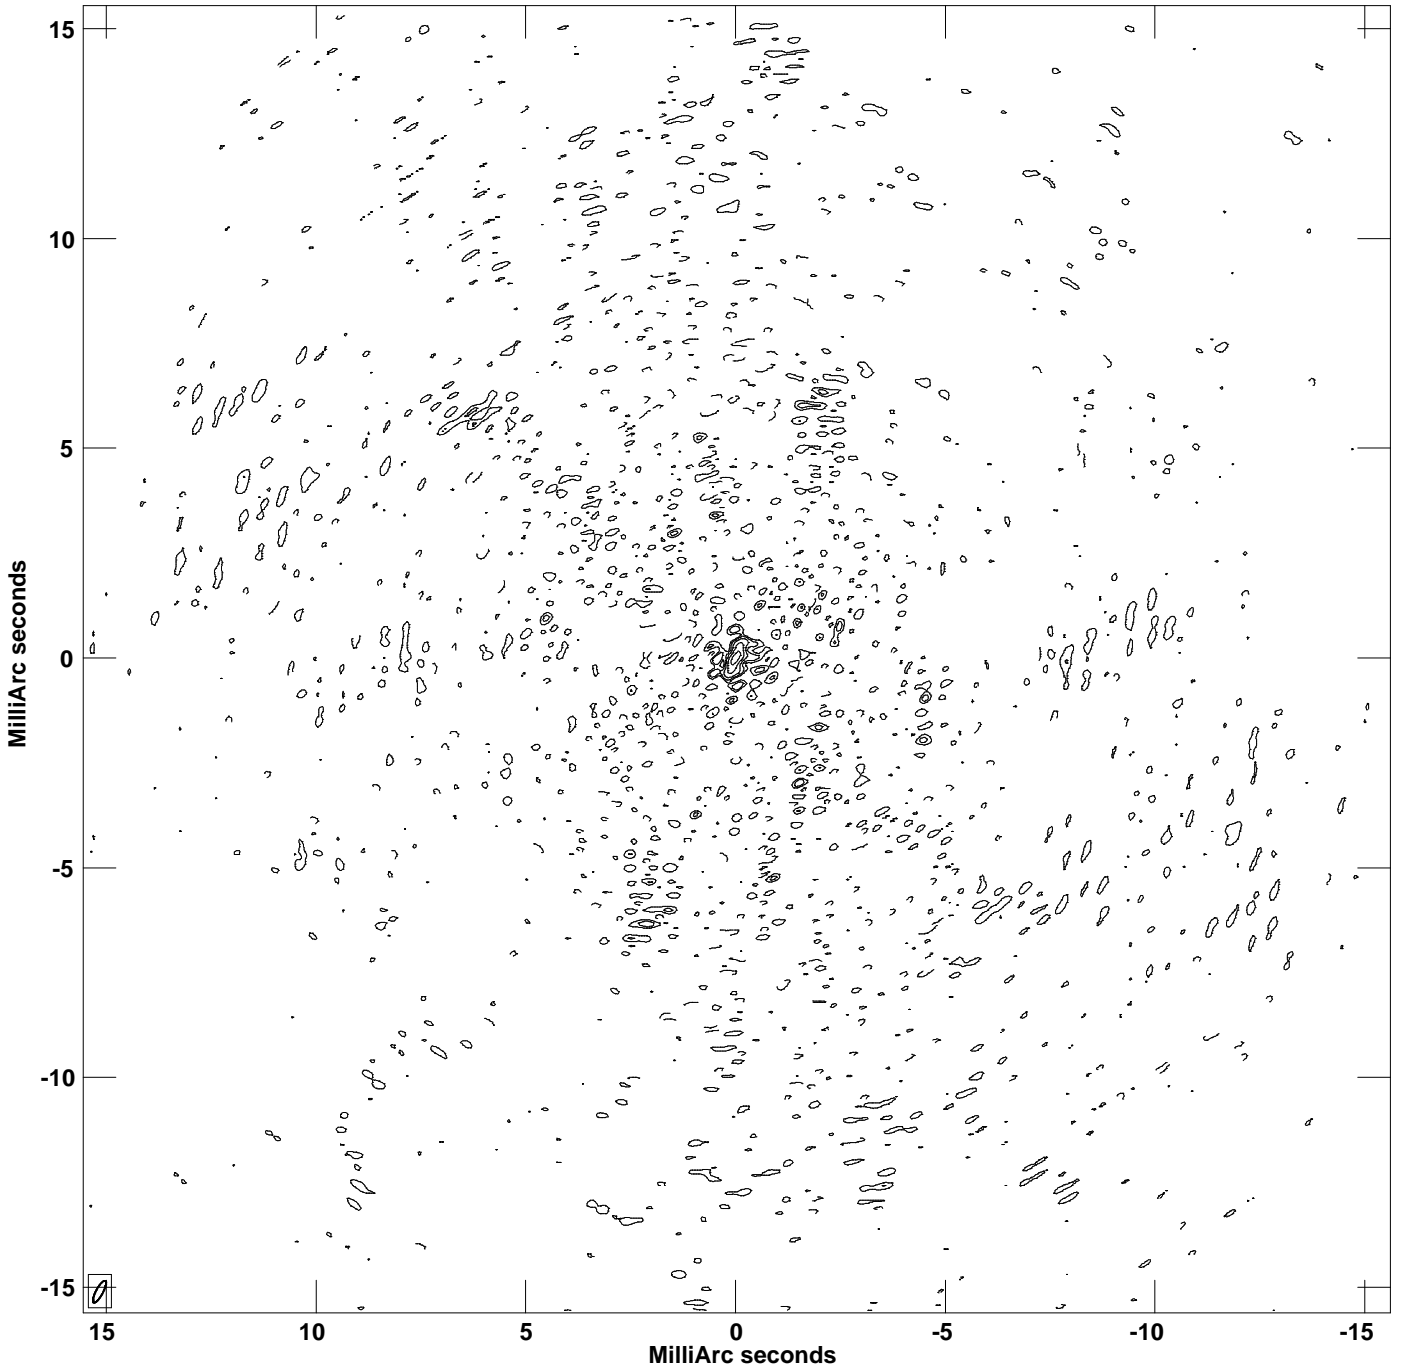

PLot file version 1 created 19-MAR-2021 20:03:22
CONT: 2007+777 IPOL 2227.750 MHz 2007+777.ICL001.1

Center at RA 20 05 30.99852580 DEC 77 52 43.2475410
Cont peak brightness = 1.4359E-01 JY/BEAM
Levs = 1.436E-03 * (-4.42, 4.425, 8.849, 17.70, 35.40, 70.80)