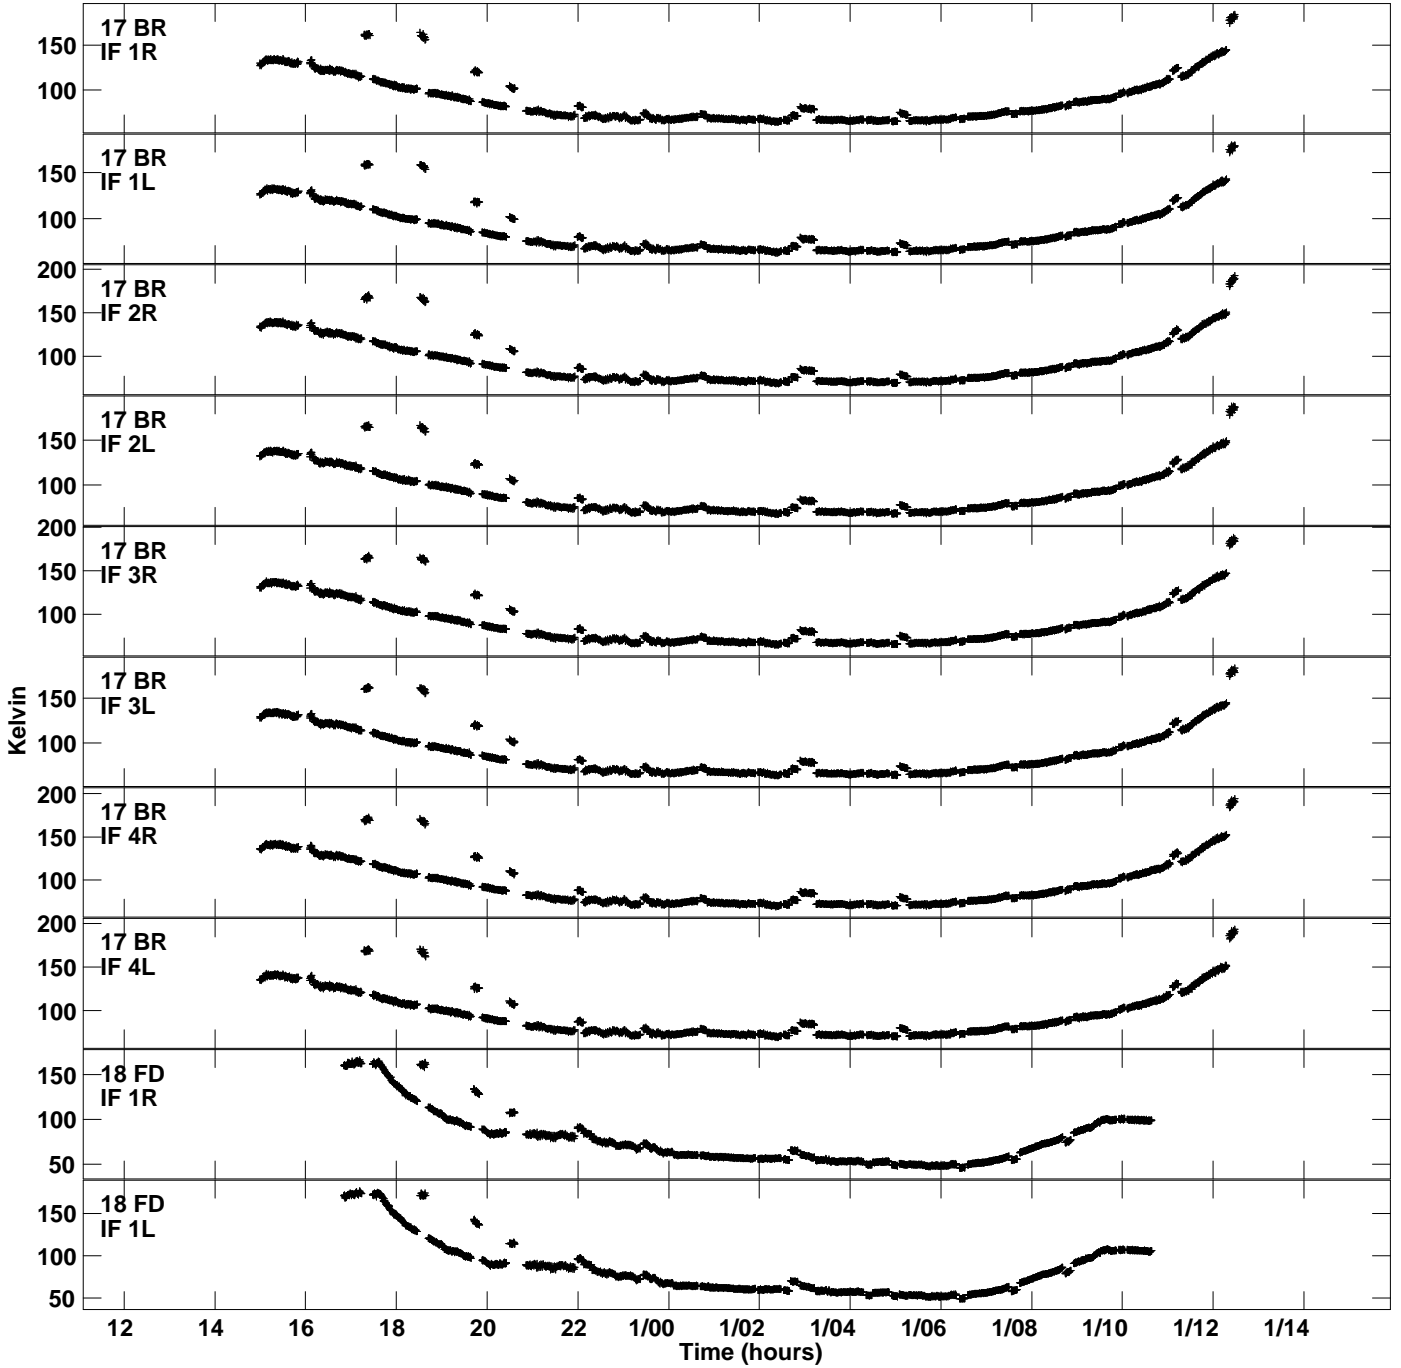

Plot file version 13 created 20-MAY-2021 11:46:31
Tsys vs UTC time for GM077_1.UVDATA.1
TY 1 Rpol & Lpol IF 1 - 4