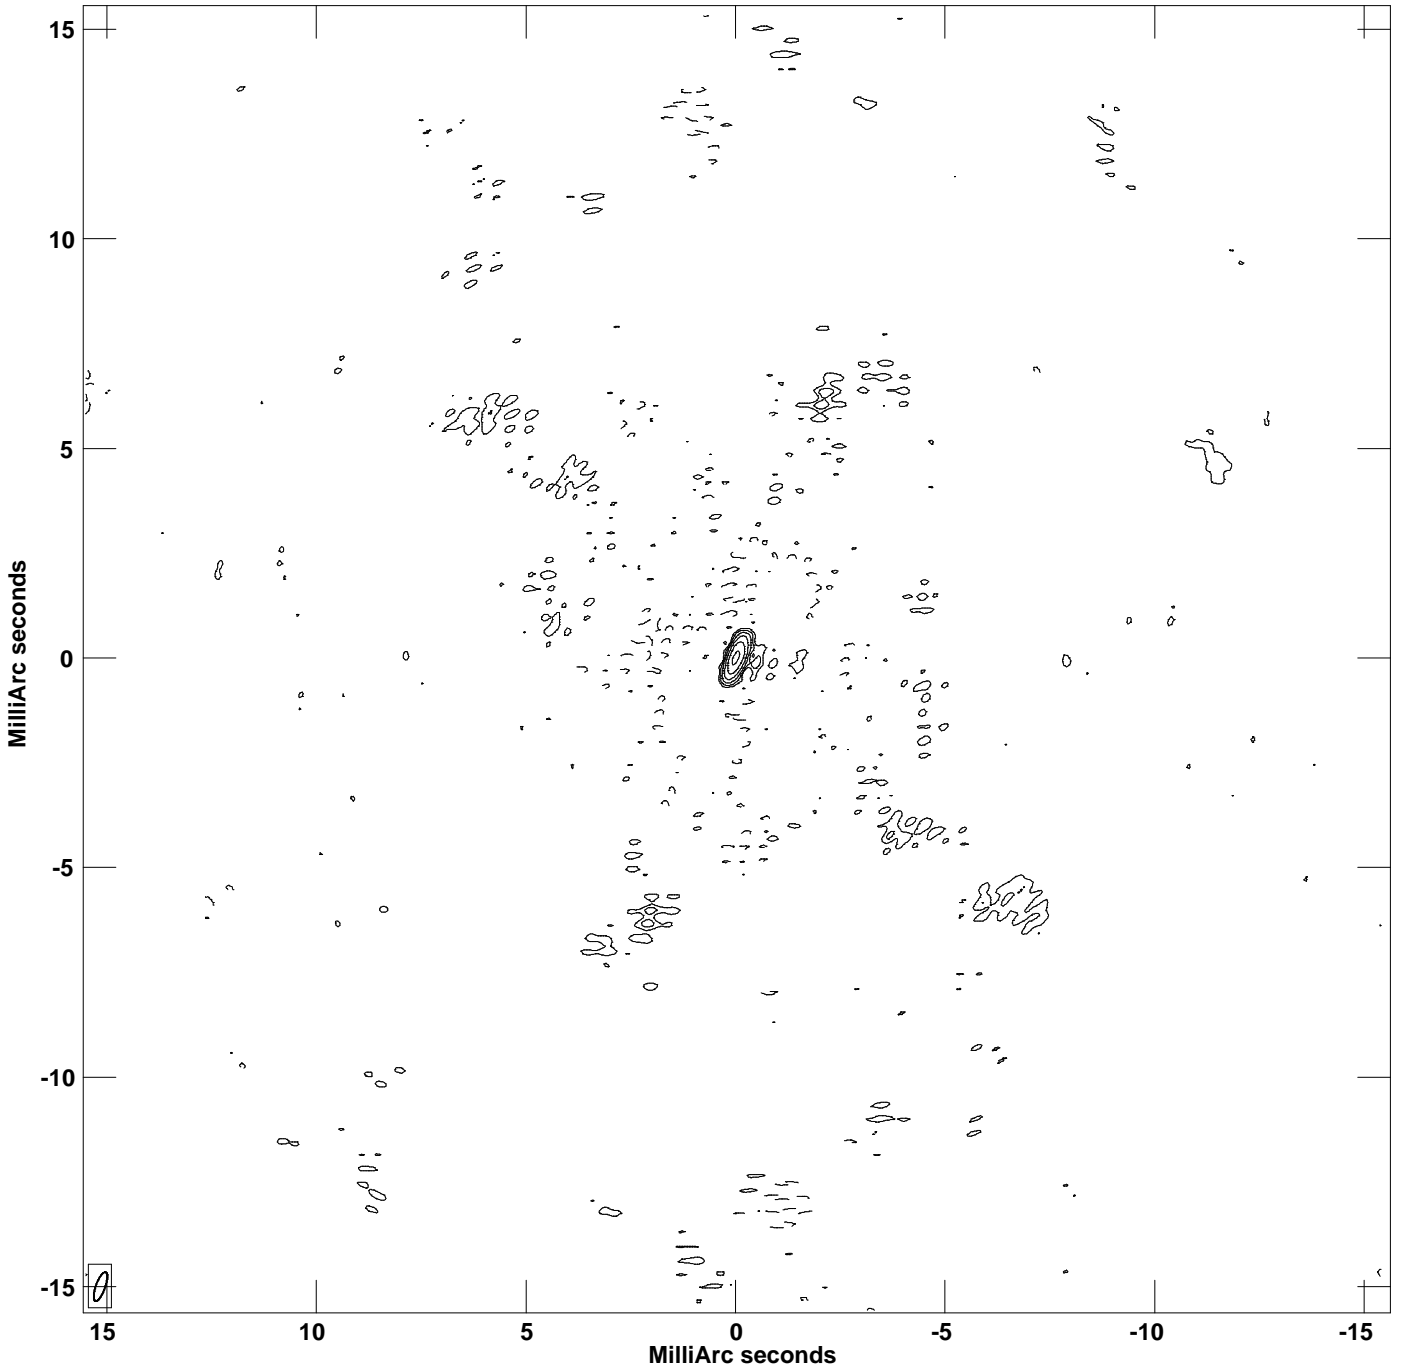

PLot file version 1 created 23-MAR-2021 10:45:22
CONT: 2007+777 IPOL 22235.992 MHz 2007+777.ICL001.2

Center at RA 20 05 30.99852580 DEC 77 52 43.2475410
Cont peak brightness = 3.0498E-01 JY/BEAM
Levs = 3.050E-03 * (-2.62, 2.620, 5.241, 10.48, 20.96, 41.93, 83.85)