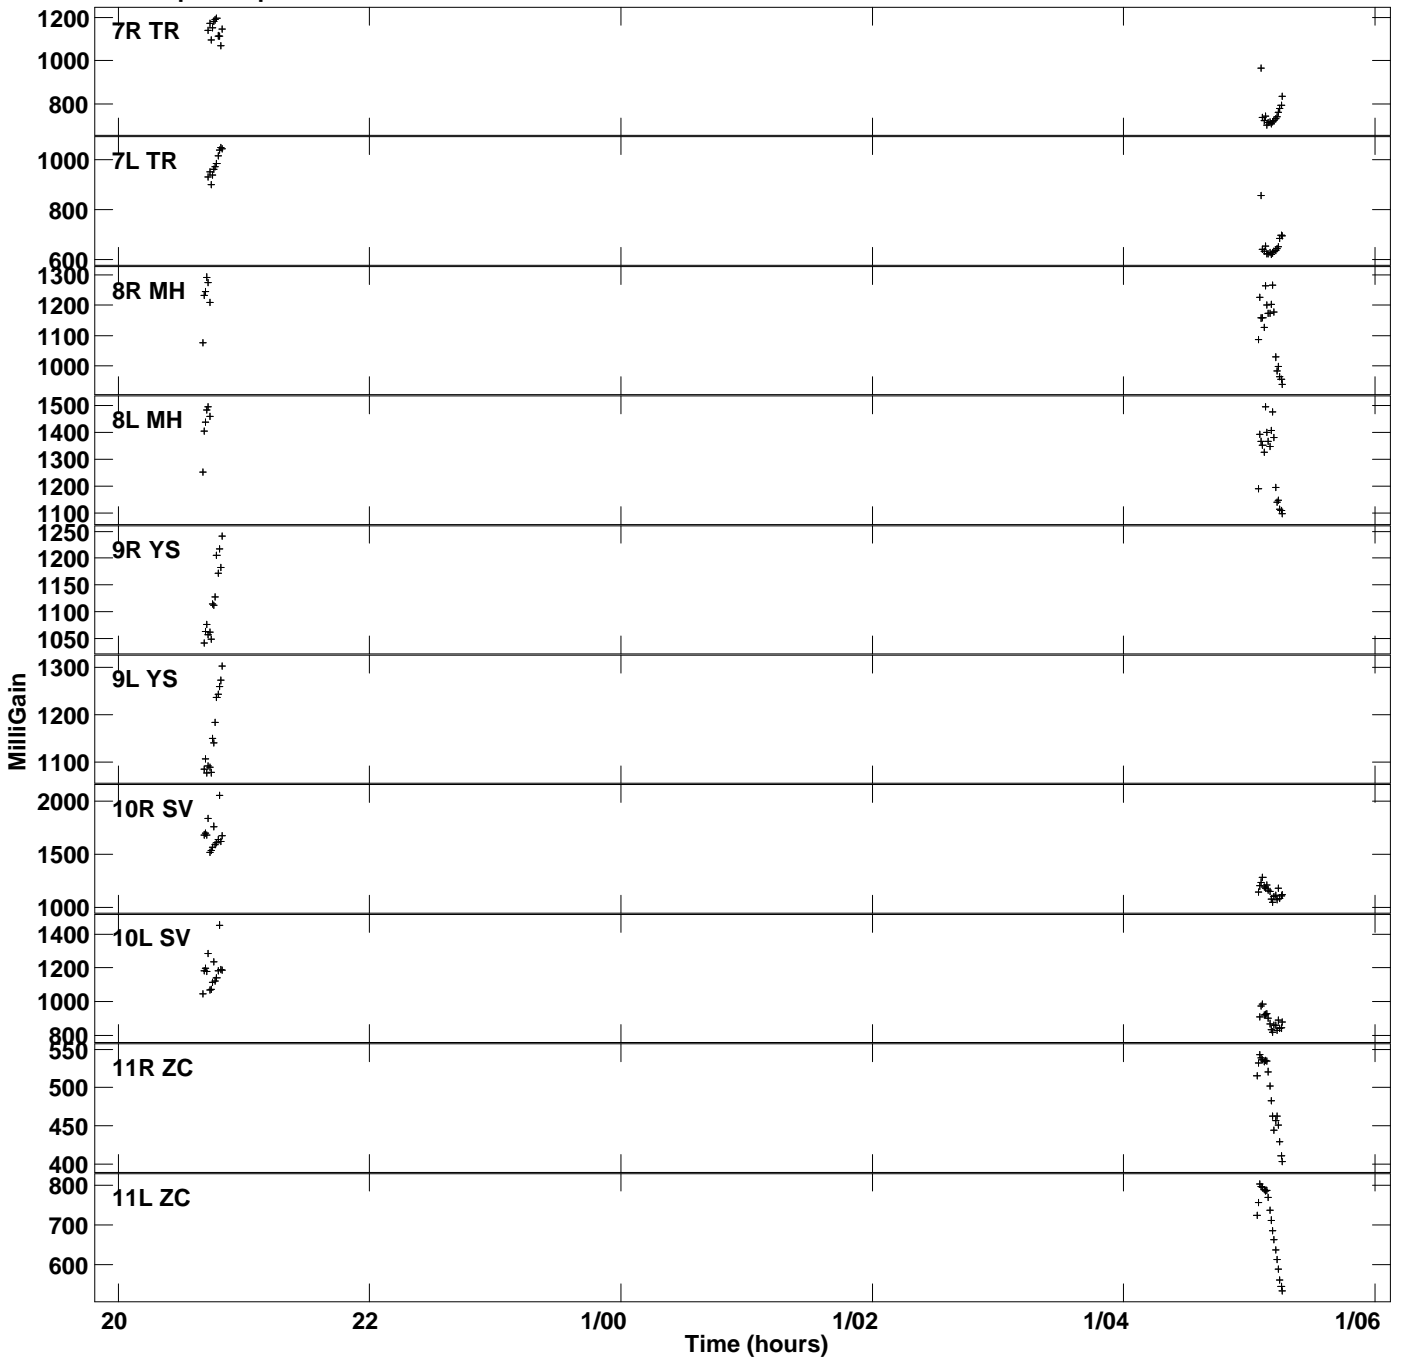

Plot file version 1 created 23-MAR-2021 10:46:09
Gain amp vs UTC time for 3C84.MULTI.1
SN 2 Rpol & Lpol IF 1

Plot file version 2 created 23-MAR-2021 10:46:09
Gain amp vs UTC time for 3C84.MULTI.1
SN 2 Rpol & Lpol IF 1

Plot file version 3 created 23-MAR-2021 10:46:09
Gain amp vs UTC time for 3C84.MULTI.1
SN 2 Rpol & Lpol IF 1

Plot file version 4 created 23-MAR-2021 10:46:09
Gain amp vs UTC time for 3C84.MULTI.1
SN 2 Rpol & Lpol IF 1

Plot file version 5 created 23-MAR-2021 10:46:09
Gain amp vs UTC time for 3C84.MULTI.1
SN 2 Rpol & Lpol IF 1