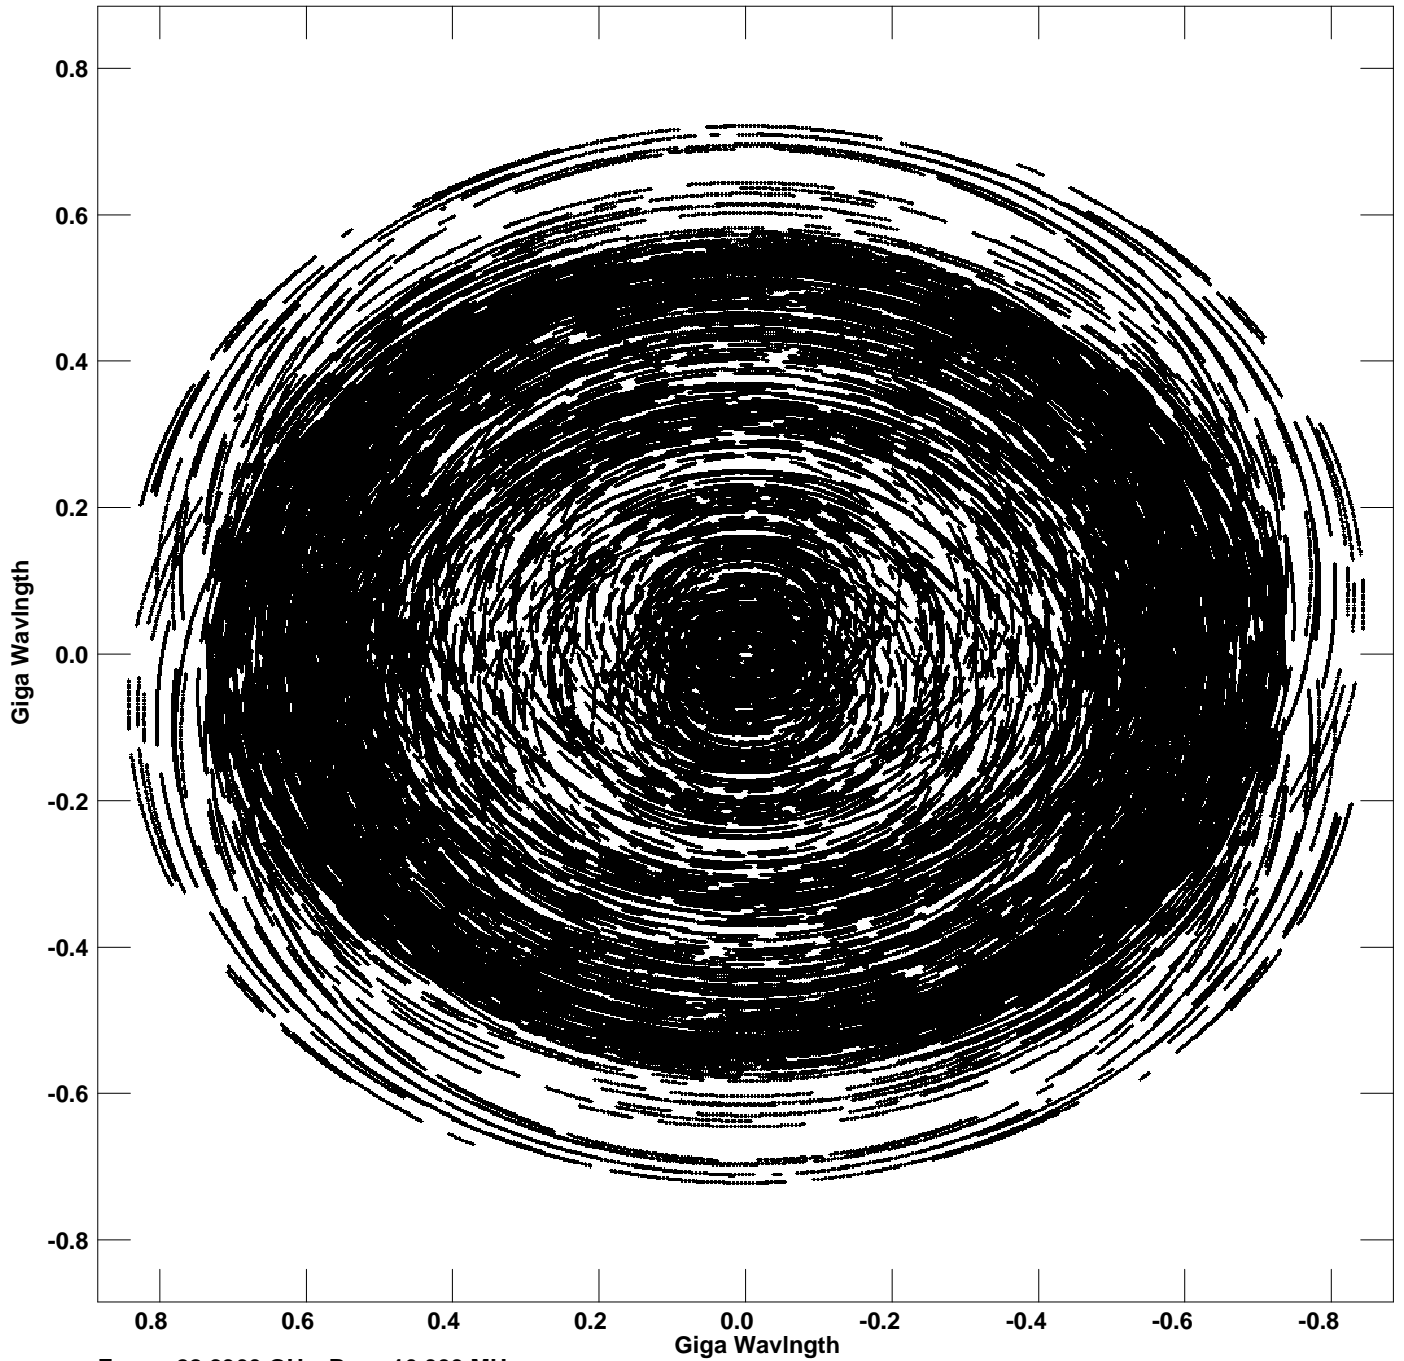

Plot file version 1 created 23-MAR-2021 10:48:22
V vs U for G92.69.MULTI.1 Source:G92.69
Ants * - * Stokes I IF# 1 Chan# 1

Freq = 22.2360 GHz, Bw = 16.000 MHz