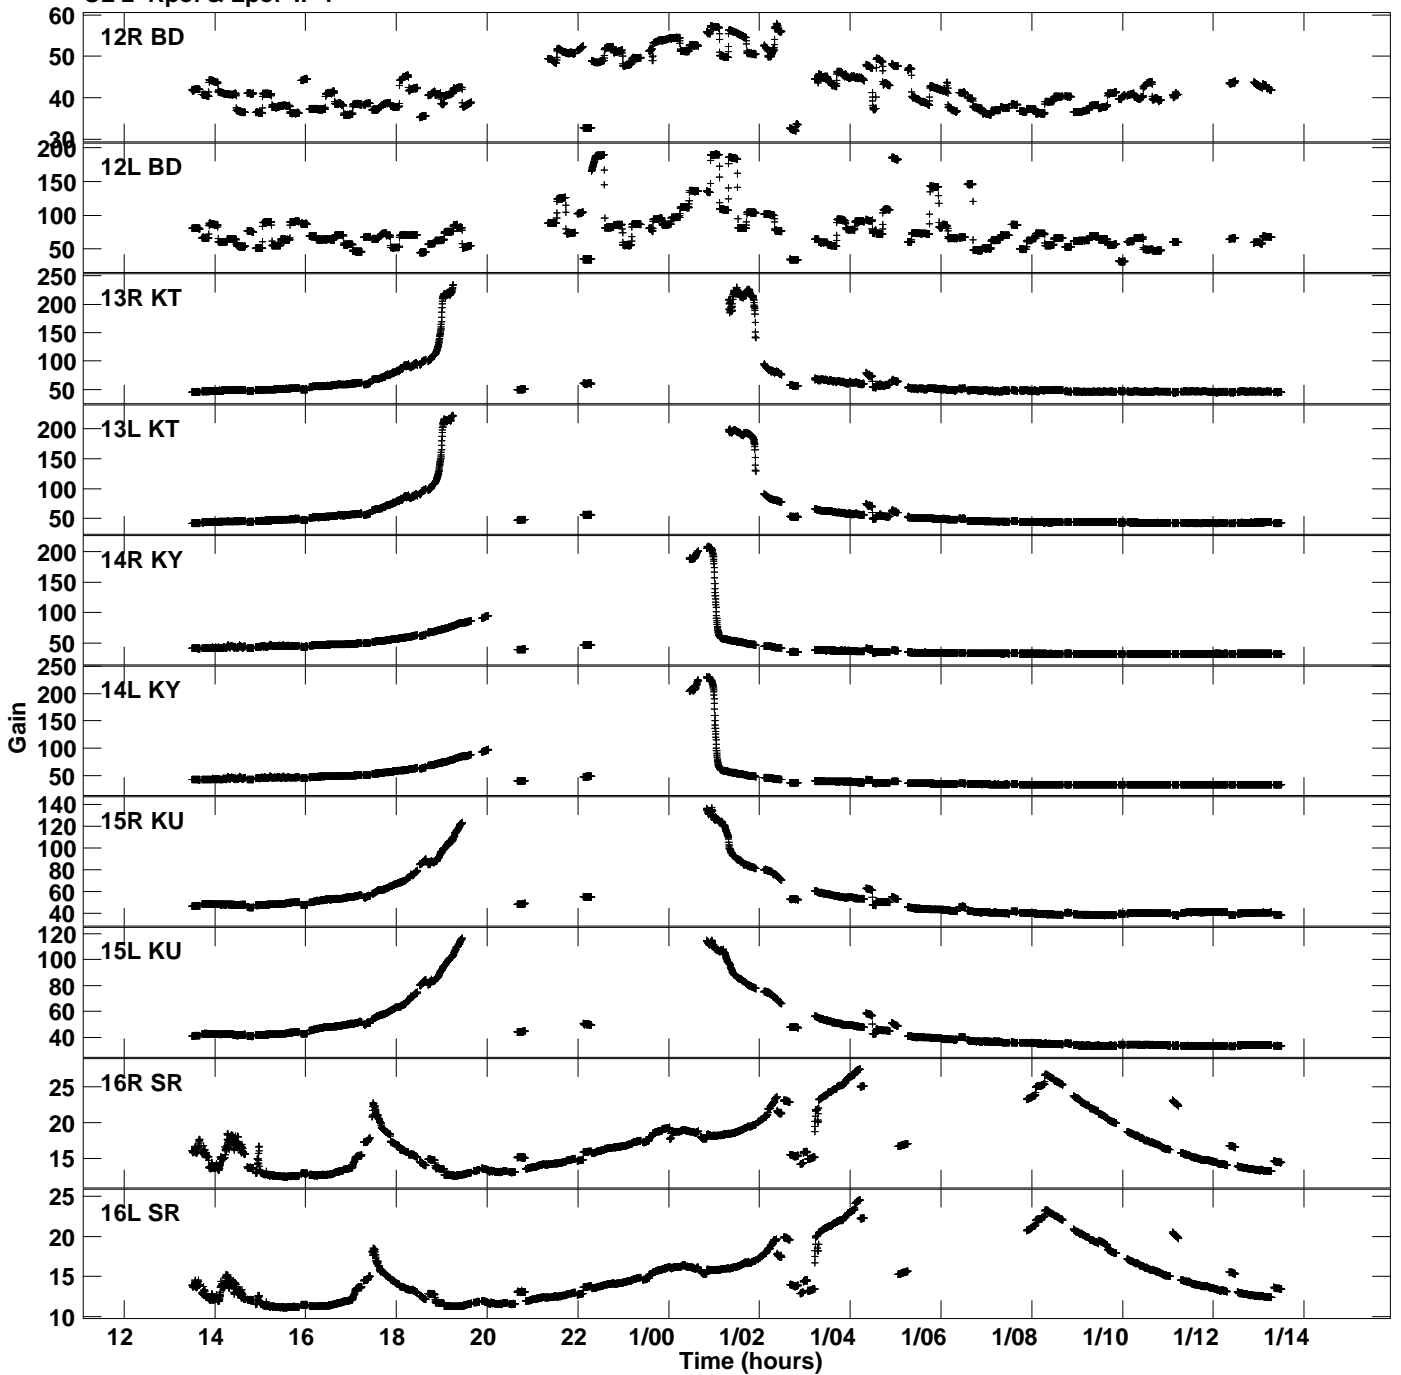

Plot file version 1 created 23-MAR-2021 02:02:59
Gain amp vs UTC time for GM077_2.UVDATA.1
CL 2 Rpol & Lpol IF 1

Plot file version 2 created 23-MAR-2021 02:02:59
Gain amp vs UTC time for GM077_2.UVDATA.1
CL 2 Rpol & Lpol IF 1

Plot file version 3 created 23-MAR-2021 02:02:59
Gain amp vs UTC time for GM077_2.UVDATA.1
CL 2 Rpol & Lpol IF 1

Plot file version 4 created 23-MAR-2021 02:02:59
Gain amp vs UTC time for GM077_2.UVDATA.1
CL 2 Rpol & Lpol IF 1

Plot file version 5 created 23-MAR-2021 02:02:59
Gain amp vs UTC time for GM077_2.UVDATA.1
CL 2 Rpol & Lpol IF 1