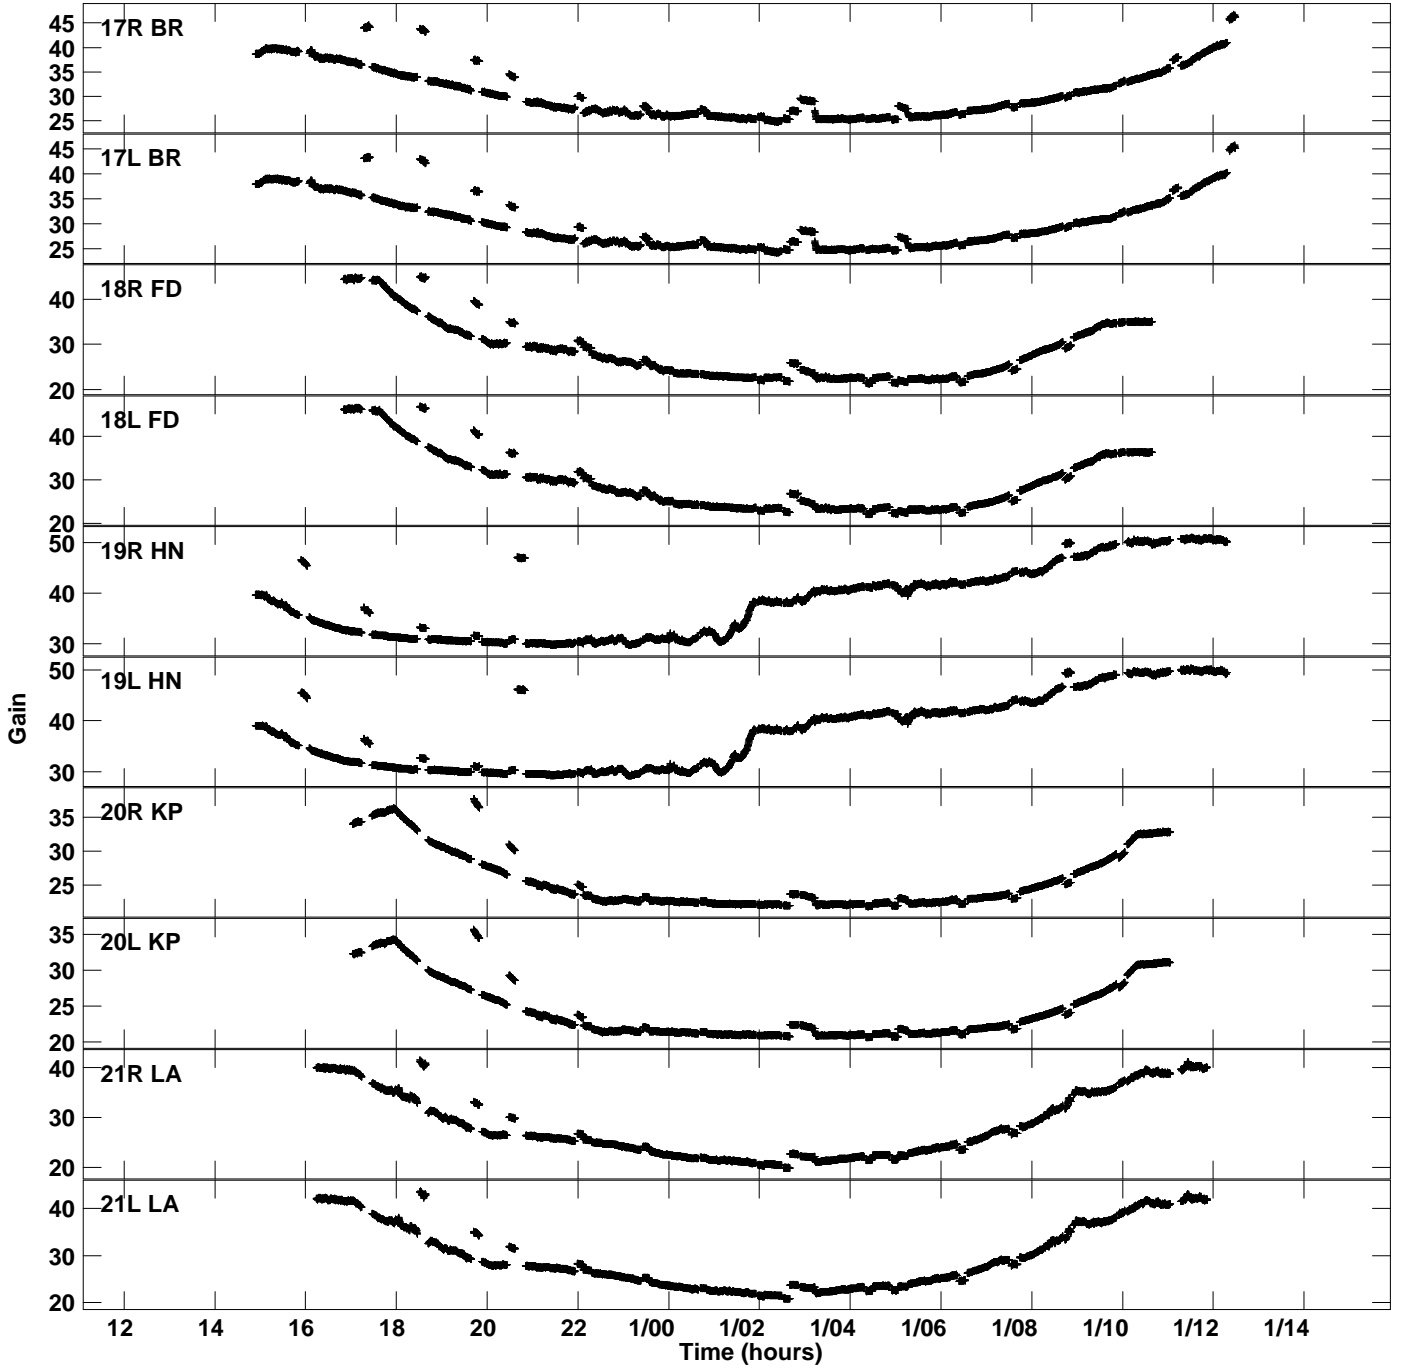

Plot file version 1 created 23-MAR-2021 02:02:59
Gain amp vs UTC time for GM077_2.UVDATA.1
CL 2 Rpol & Lpol IF 1

Plot file version 2 created 23-MAR-2021 02:02:59
Gain amp vs UTC time for GM077_2.UVDATA.1
CL 2 Rpol & Lpol IF 1

Plot file version 3 created 23-MAR-2021 02:02:59
Gain amp vs UTC time for GM077_2.UVDATA.1
CL 2 Rpol & Lpol IF 1

Plot file version 4 created 23-MAR-2021 02:02:59
Gain amp vs UTC time for GM077_2.UVDATA.1
CL 2 Rpol & Lpol IF 1

Plot file version 5 created 23-MAR-2021 02:02:59
Gain amp vs UTC time for GM077_2.UVDATA.1
CL 2 Rpol & Lpol IF 1