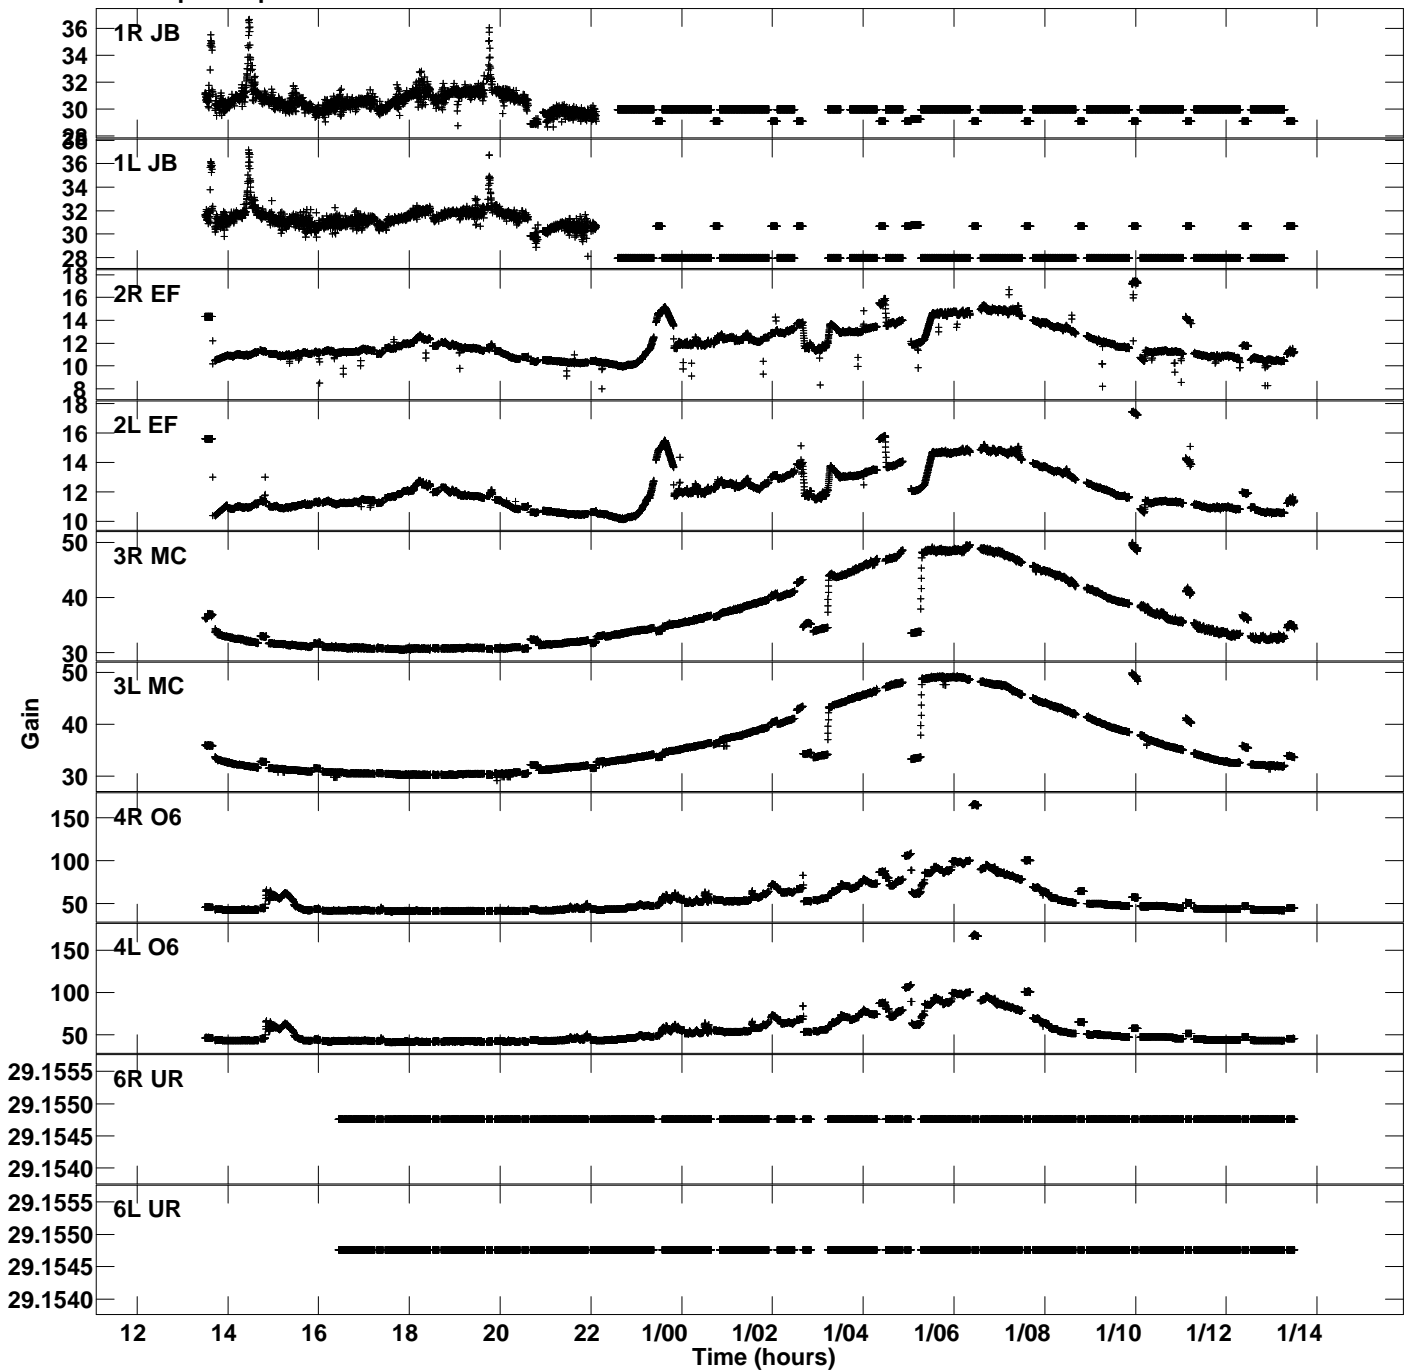

Plot file version 1 created 23-MAR-2021 02:02:59
Gain amp vs UTC time for GM077_2.UVDATA.1
CL 2 Rpol & Lpol IF 1

Plot file version 2 created 23-MAR-2021 02:02:59
Gain amp vs UTC time for GM077_2.UVDATA.1
CL 2 Rpol & Lpol IF 1

Plot file version 3 created 23-MAR-2021 02:02:59
Gain amp vs UTC time for GM077_2.UVDATA.1
CL 2 Rpol & Lpol IF 1

Plot file version 4 created 23-MAR-2021 02:02:59
Gain amp vs UTC time for GM077_2.UVDATA.1
CL 2 Rpol & Lpol IF 1

Plot file version 5 created 23-MAR-2021 02:02:59
Gain amp vs UTC time for GM077_2.UVDATA.1
CL 2 Rpol & Lpol IF 1