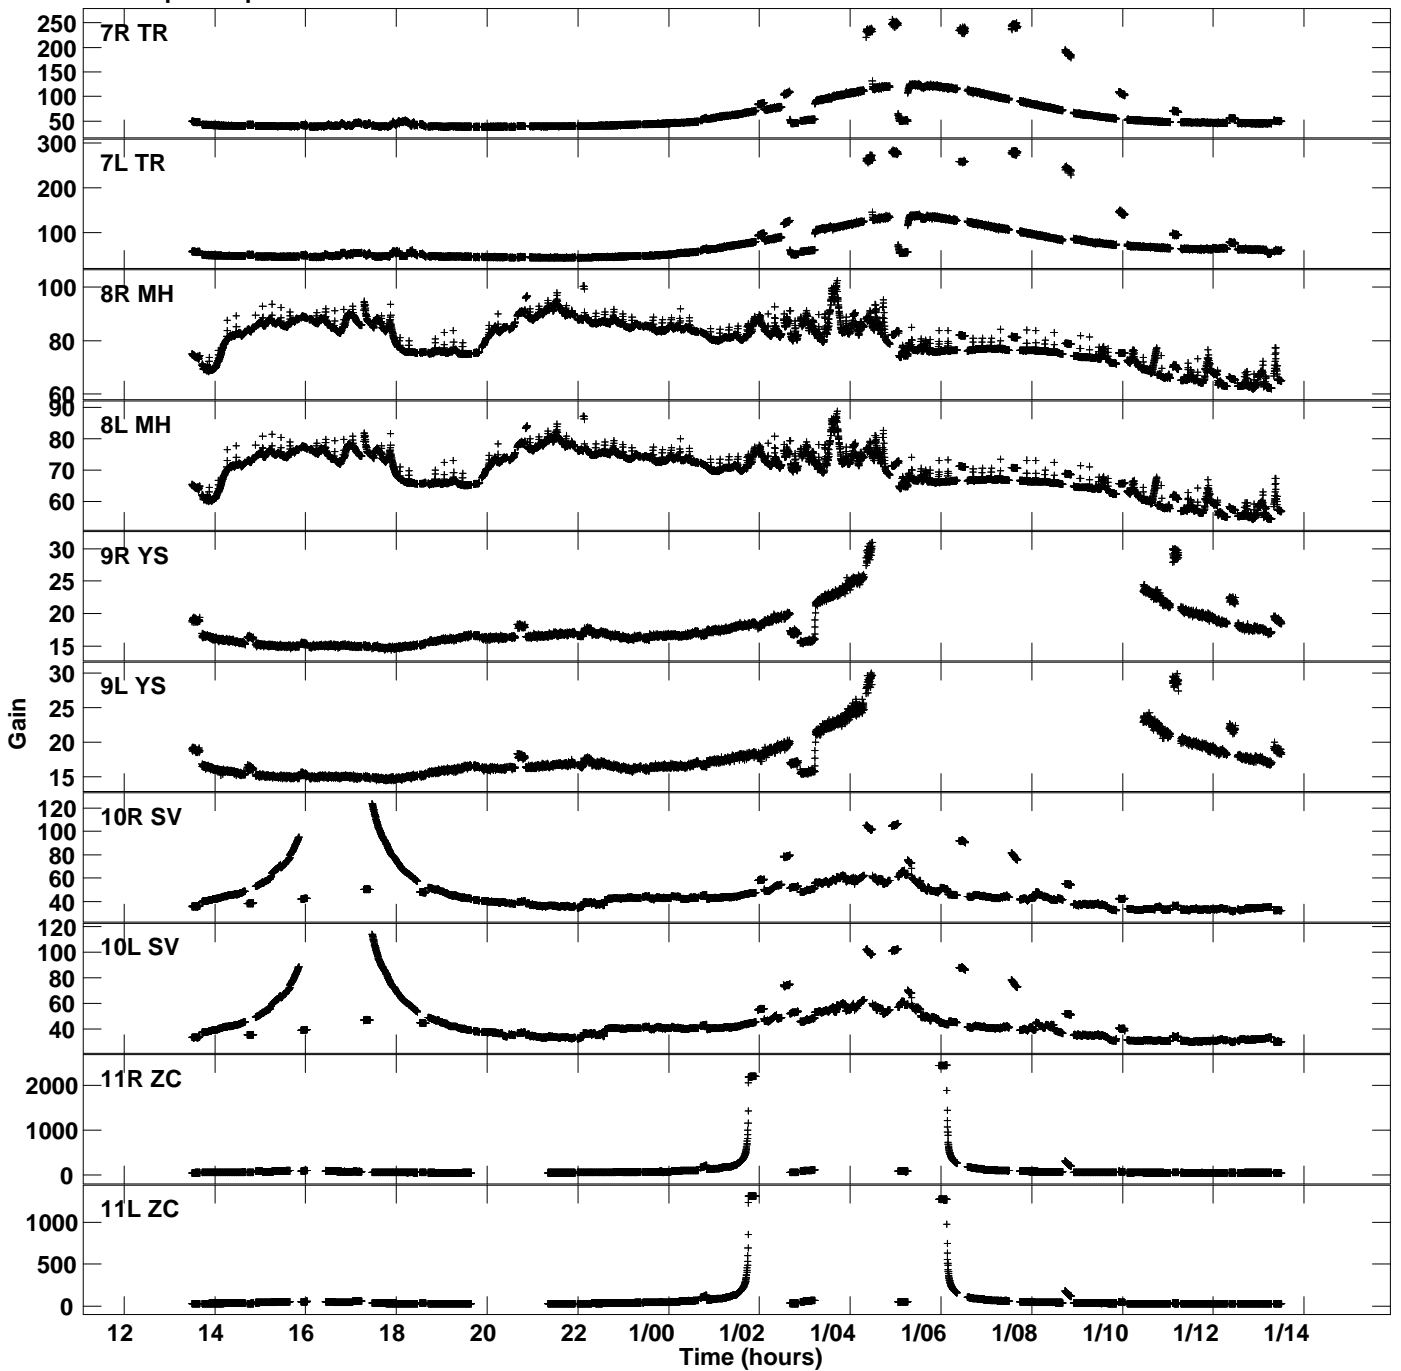

Plot file version 1 created 23-MAR-2021 02:02:59
Gain amp vs UTC time for GM077_2.UVDATA.1
CL 2 Rpol & Lpol IF 1

Plot file version 2 created 23-MAR-2021 02:02:59
Gain amp vs UTC time for GM077_2.UVDATA.1
CL 2 Rpol & Lpol IF 1

Plot file version 3 created 23-MAR-2021 02:02:59
Gain amp vs UTC time for GM077_2.UVDATA.1
CL 2 Rpol & Lpol IF 1

Plot file version 4 created 23-MAR-2021 02:02:59
Gain amp vs UTC time for GM077_2.UVDATA.1
CL 2 Rpol & Lpol IF 1

Plot file version 5 created 23-MAR-2021 02:02:59
Gain amp vs UTC time for GM077_2.UVDATA.1
CL 2 Rpol & Lpol IF 1