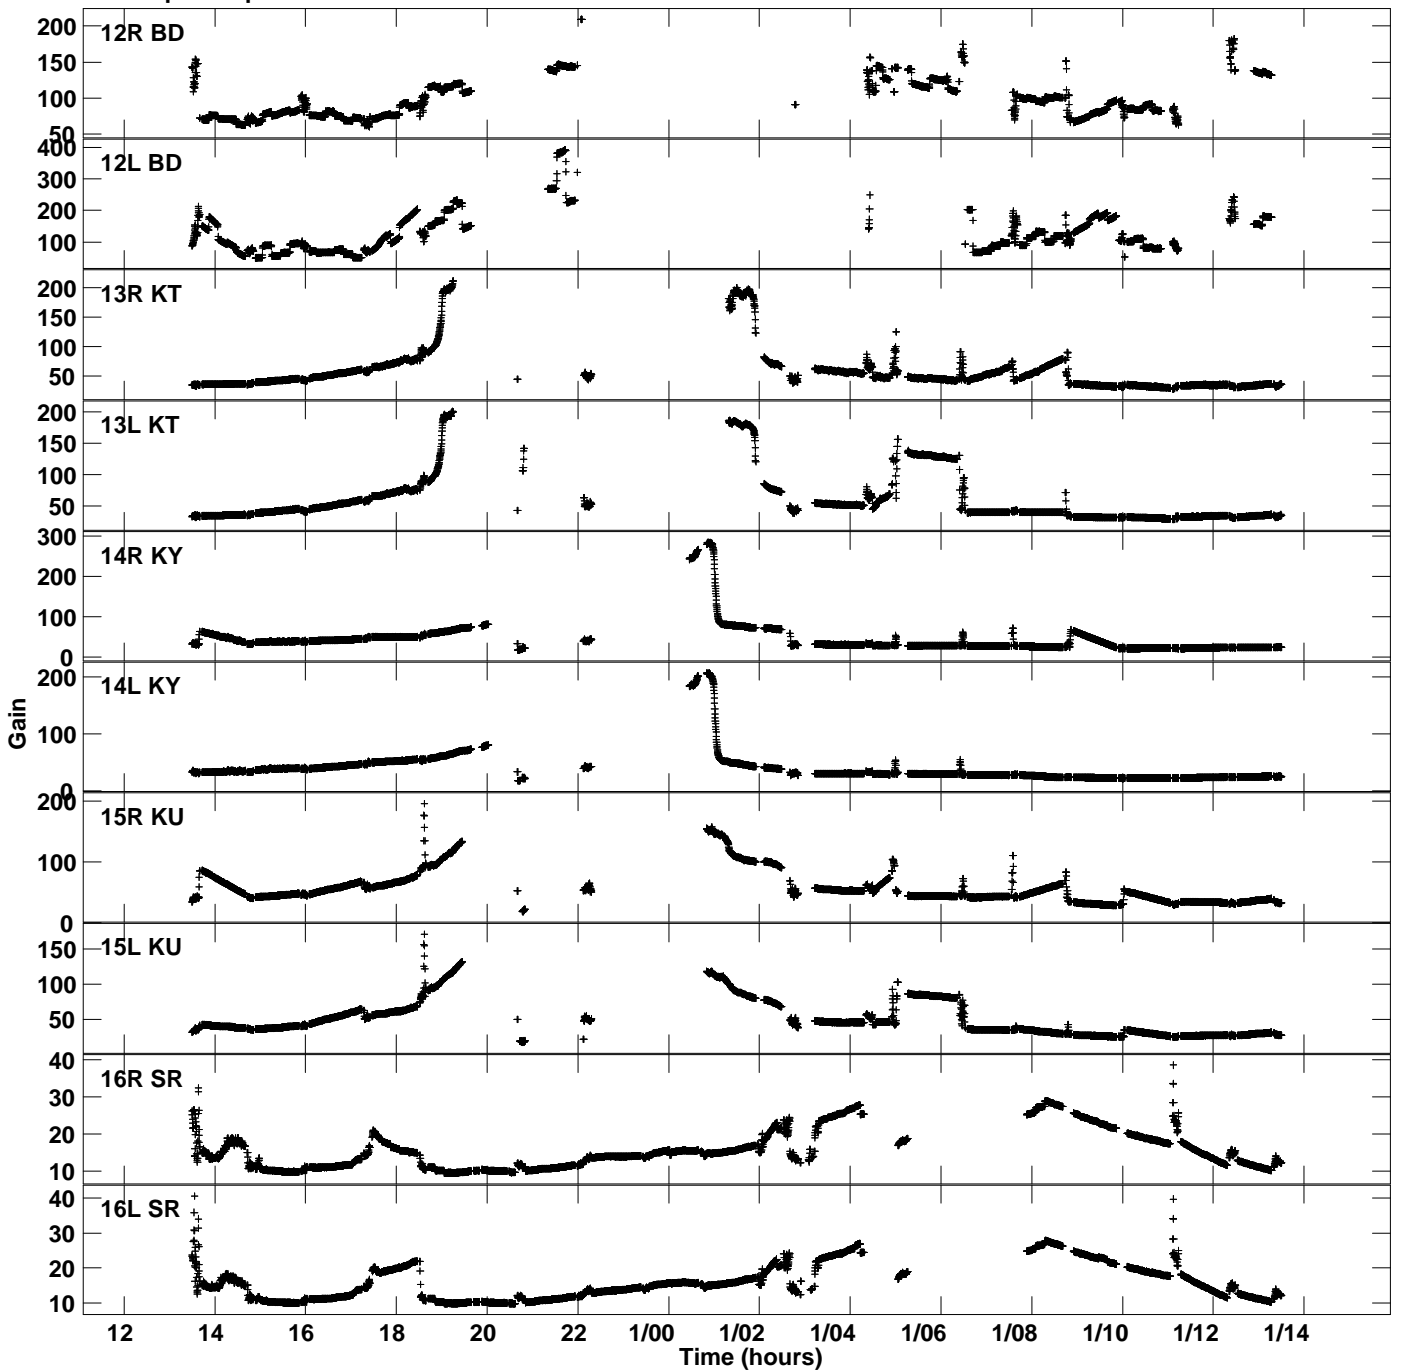

Plot file version 1 created 23-MAR-2021 10:50:23
Gain amp vs UTC time for GM077_2.TMP.1
CL 4 Rpol & Lpol IF 1

Plot file version 2 created 23-MAR-2021 10:50:23
Gain amp vs UTC time for GM077_2.TMP.1
CL 4 Rpol & Lpol IF 1

Plot file version 3 created 23-MAR-2021 10:50:23
Gain amp vs UTC time for GM077_2.TMP.1
CL 4 Rpol & Lpol IF 1

Plot file version 4 created 23-MAR-2021 10:50:23
Gain amp vs UTC time for GM077_2.TMP.1
CL 4 Rpol & Lpol IF 1

Plot file version 5 created 23-MAR-2021 10:50:23
Gain amp vs UTC time for GM077_2.TMP.1
CL 4 Rpol & Lpol IF 1