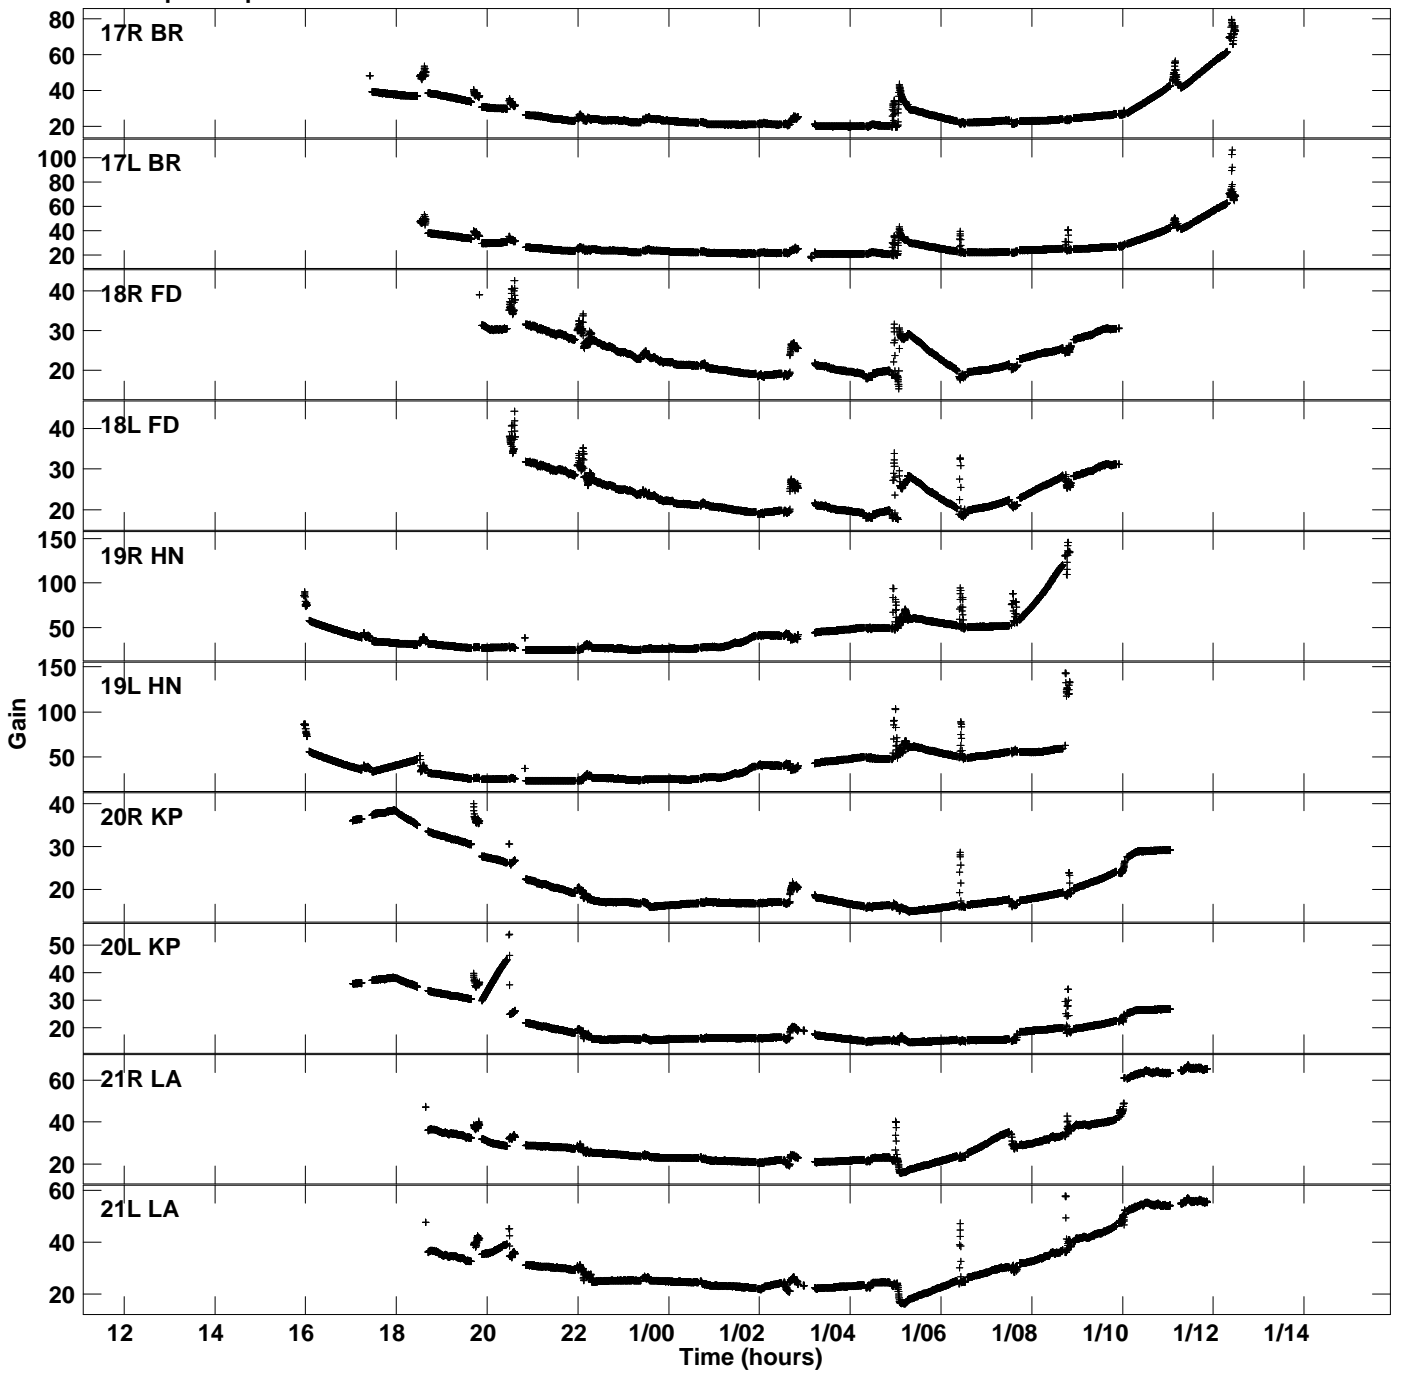

Plot file version 1 created 23-MAR-2021 10:50:23
Gain amp vs UTC time for GM077_2.TMP.1
CL 4 Rpol & Lpol IF 1

Plot file version 2 created 23-MAR-2021 10:50:23
Gain amp vs UTC time for GM077_2.TMP.1
CL 4 Rpol & Lpol IF 1

Plot file version 3 created 23-MAR-2021 10:50:23
Gain amp vs UTC time for GM077_2.TMP.1
CL 4 Rpol & Lpol IF 1

Plot file version 4 created 23-MAR-2021 10:50:23
Gain amp vs UTC time for GM077_2.TMP.1
CL 4 Rpol & Lpol IF 1

Plot file version 5 created 23-MAR-2021 10:50:23
Gain amp vs UTC time for GM077_2.TMP.1
CL 4 Rpol & Lpol IF 1