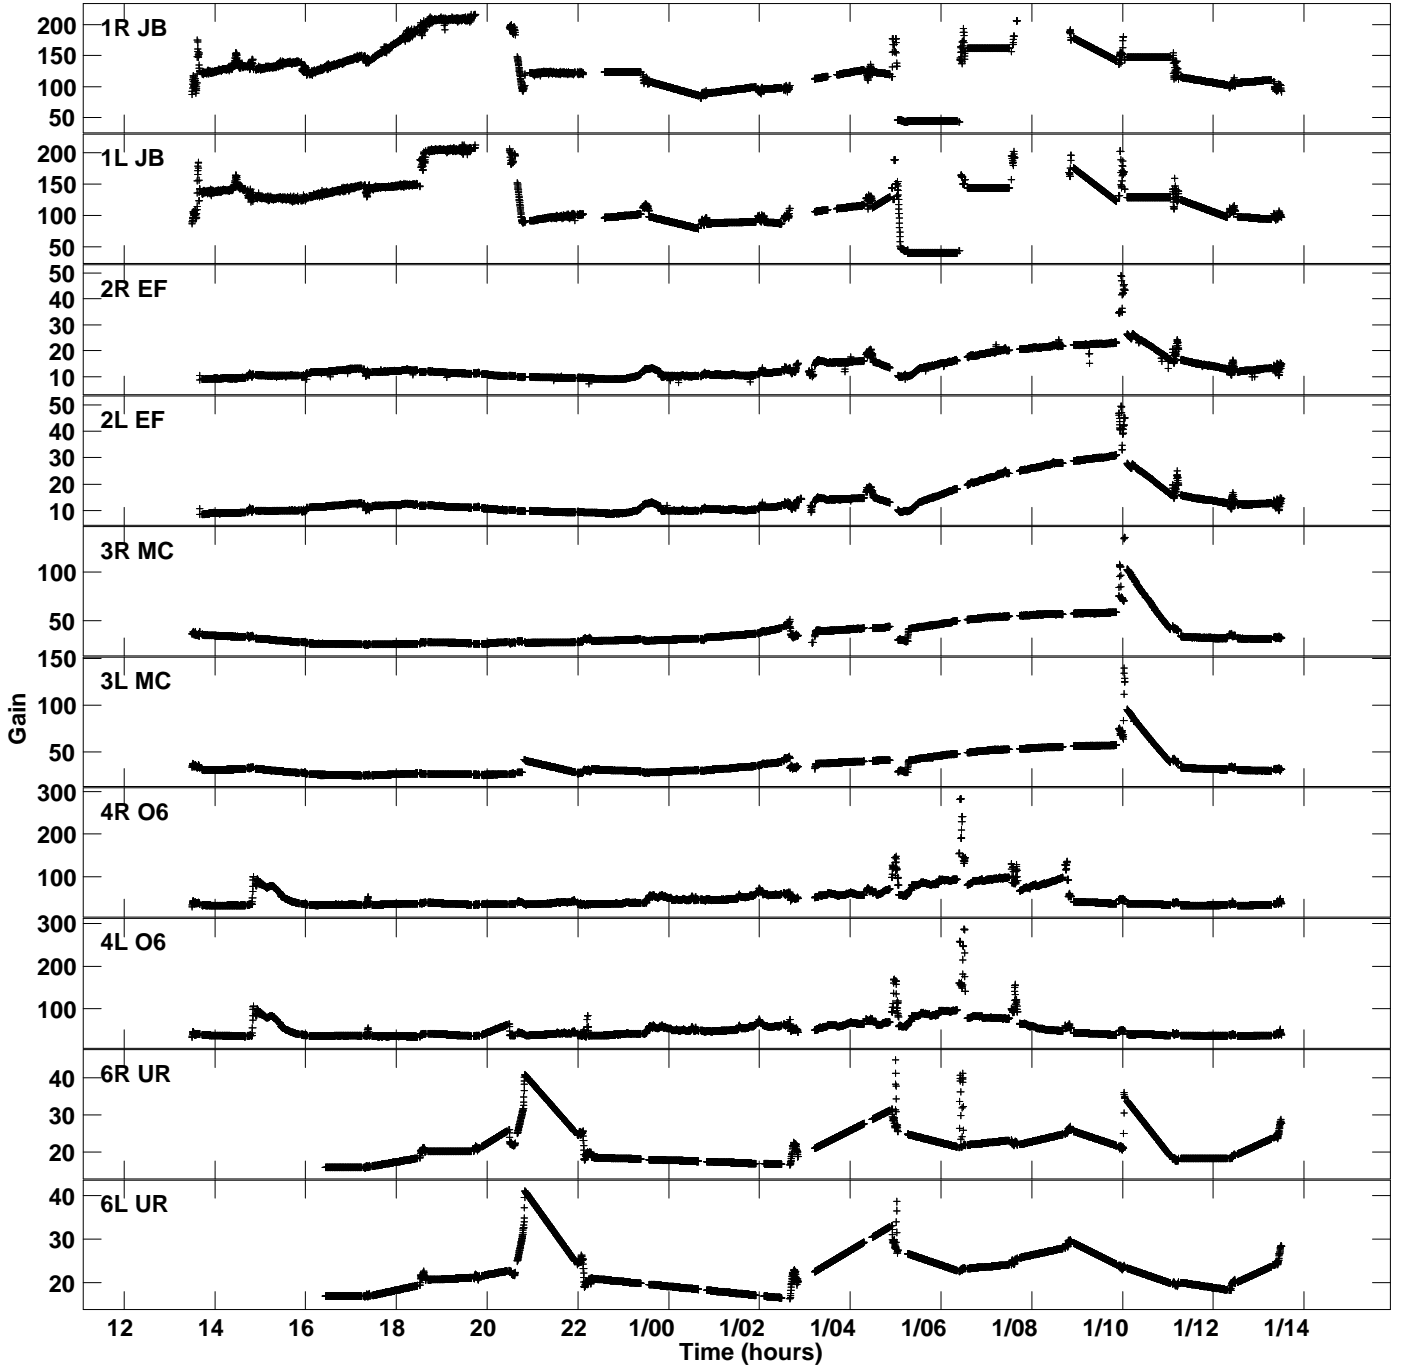

Plot file version 1 created 23-MAR-2021 10:50:23
Gain amp vs UTC time for GM077_2.TMP.1
CL 4 Rpol & Lpol IF 1

Plot file version 2 created 23-MAR-2021 10:50:23
Gain amp vs UTC time for GM077_2.TMP.1
CL 4 Rpol & Lpol IF 1

Plot file version 3 created 23-MAR-2021 10:50:23
Gain amp vs UTC time for GM077_2.TMP.1
CL 4 Rpol & Lpol IF 1

Plot file version 4 created 23-MAR-2021 10:50:23
Gain amp vs UTC time for GM077_2.TMP.1
CL 4 Rpol & Lpol IF 1

Plot file version 5 created 23-MAR-2021 10:50:23
Gain amp vs UTC time for GM077_2.TMP.1
CL 4 Rpol & Lpol IF 1