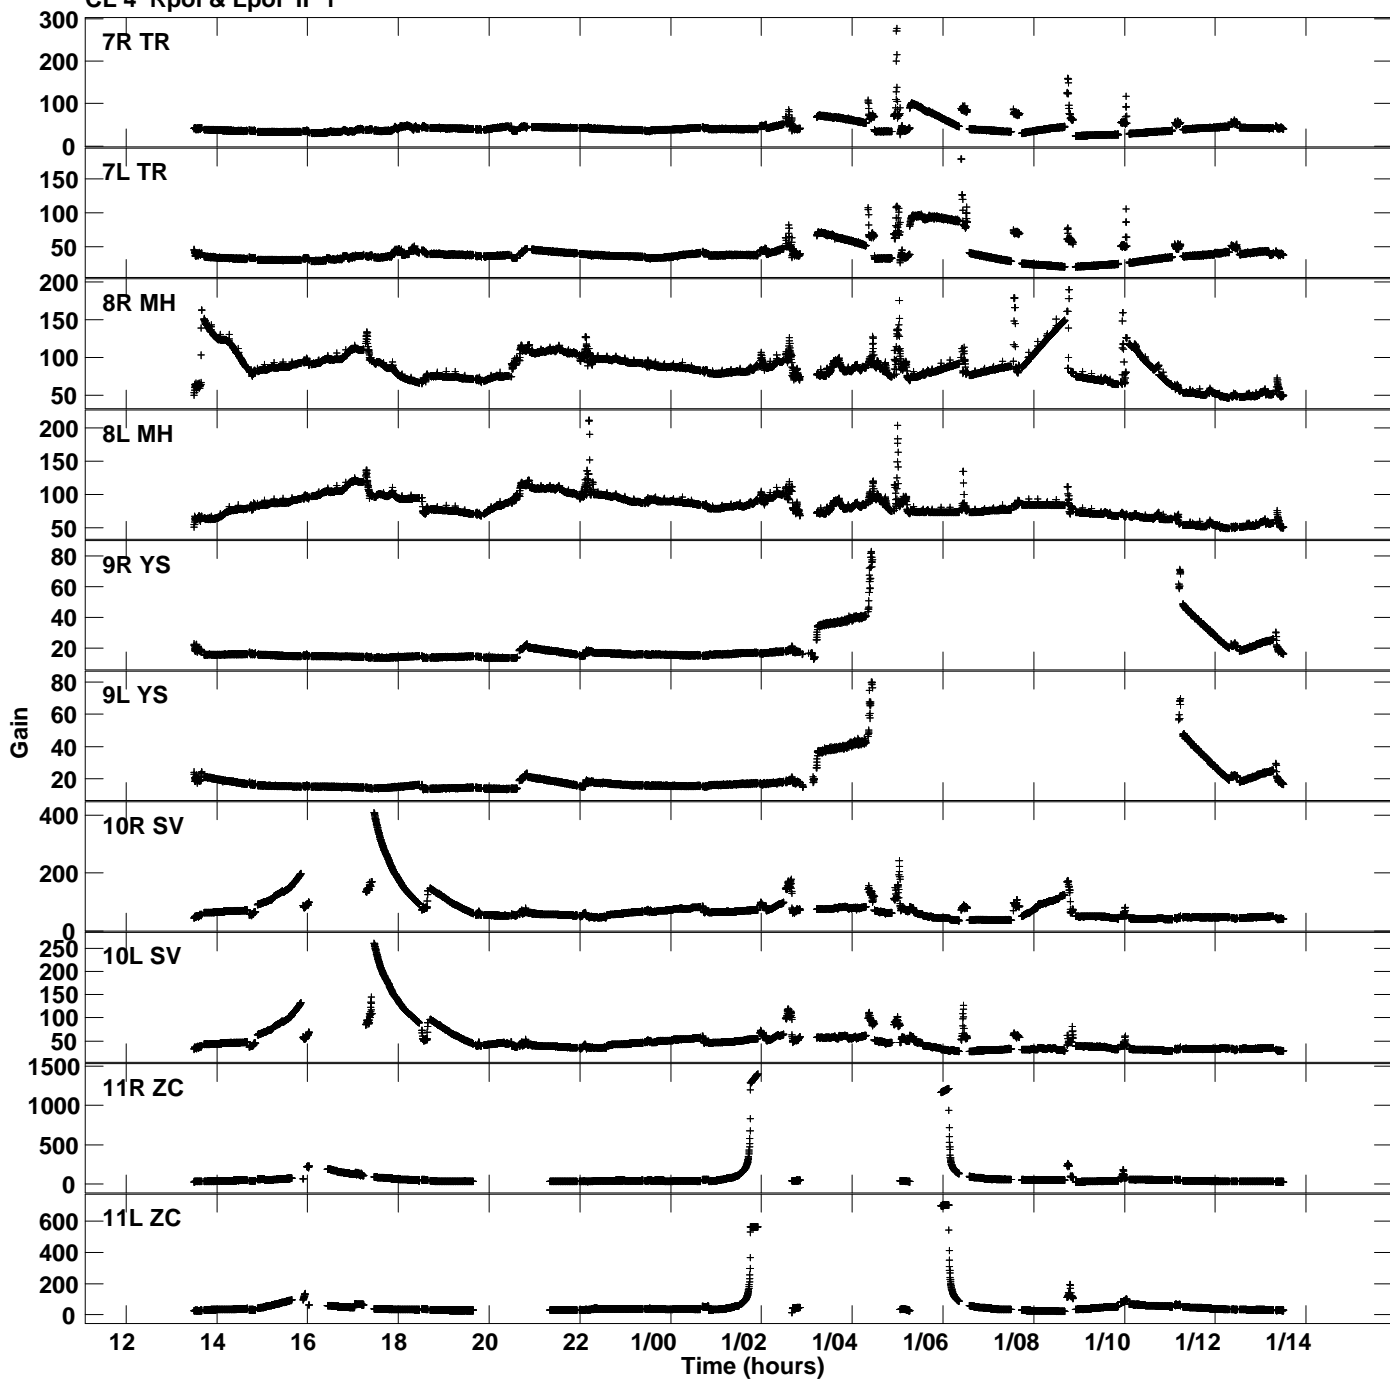

Plot file version 1 created 23-MAR-2021 10:50:23
Gain amp vs UTC time for GM077_2.TMP.1
CL 4 Rpol & Lpol IF 1

Plot file version 2 created 23-MAR-2021 10:50:23
Gain amp vs UTC time for GM077_2.TMP.1
CL 4 Rpol & Lpol IF 1

Plot file version 3 created 23-MAR-2021 10:50:23
Gain amp vs UTC time for GM077_2.TMP.1
CL 4 Rpol & Lpol IF 1

Plot file version 4 created 23-MAR-2021 10:50:23
Gain amp vs UTC time for GM077_2.TMP.1
CL 4 Rpol & Lpol IF 1

Plot file version 5 created 23-MAR-2021 10:50:23
Gain amp vs UTC time for GM077_2.TMP.1
CL 4 Rpol & Lpol IF 1