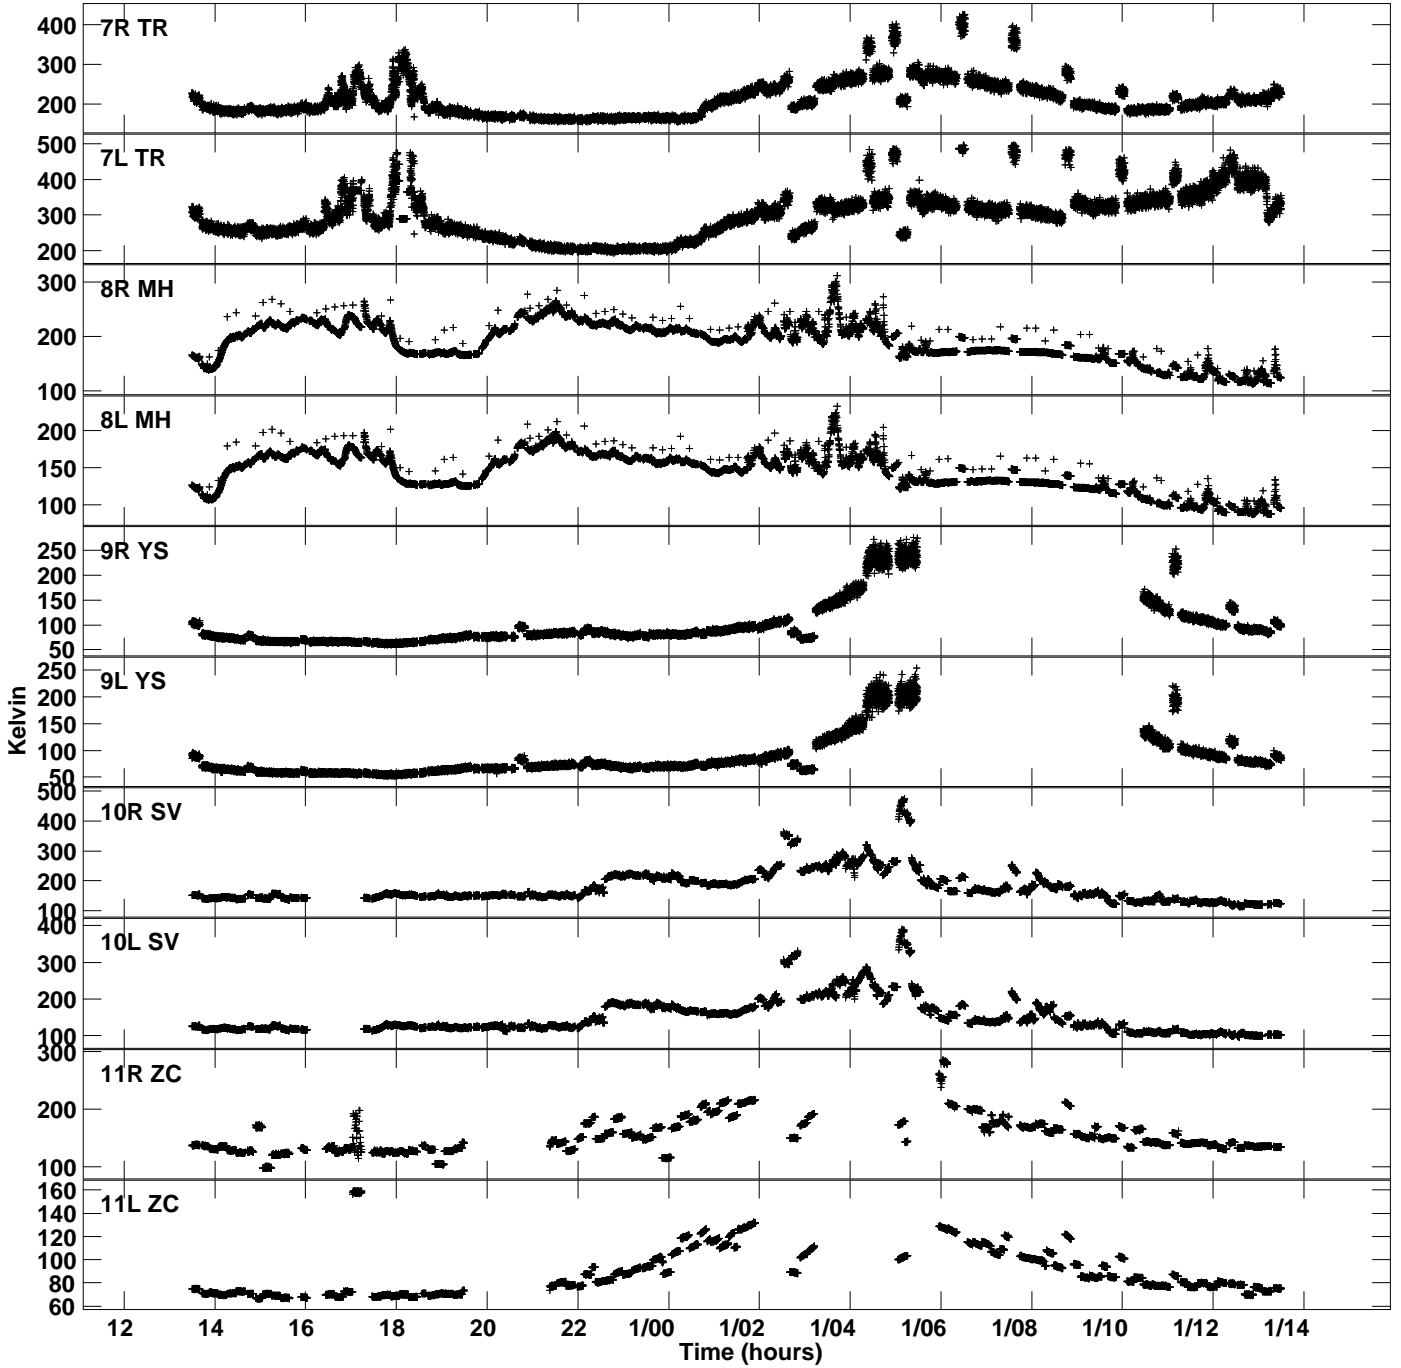

Plot file version 1 created 21-MAY-2021 10:43:42  
 Tsys vs UTC time for GM077\_2.UVDATA.1  
 TY 1 Rpol & Lpol IF 1

Plot file version 2 created 21-MAY-2021 10:43:42  
Tsys vs UTC time for GM077\_2.UVDATA.1  
TY 1 Rpol & Lpol IF 1

Plot file version 3 created 21-MAY-2021 10:43:42  
Tsys vs UTC time for GM077\_2.UVDATA.1  
TY 1 Rpol & Lpol IF 1

Plot file version 4 created 21-MAY-2021 10:43:42  
Tsys vs UTC time for GM077\_2.UVDATA.1  
TY 1 Rpol & Lpol IF 1

Plot file version 5 created 21-MAY-2021 10:43:42  
Tsyst vs UTC time for GM077\_2.UVDATA.1  
TY 1 Rpol & Lpol IF 1