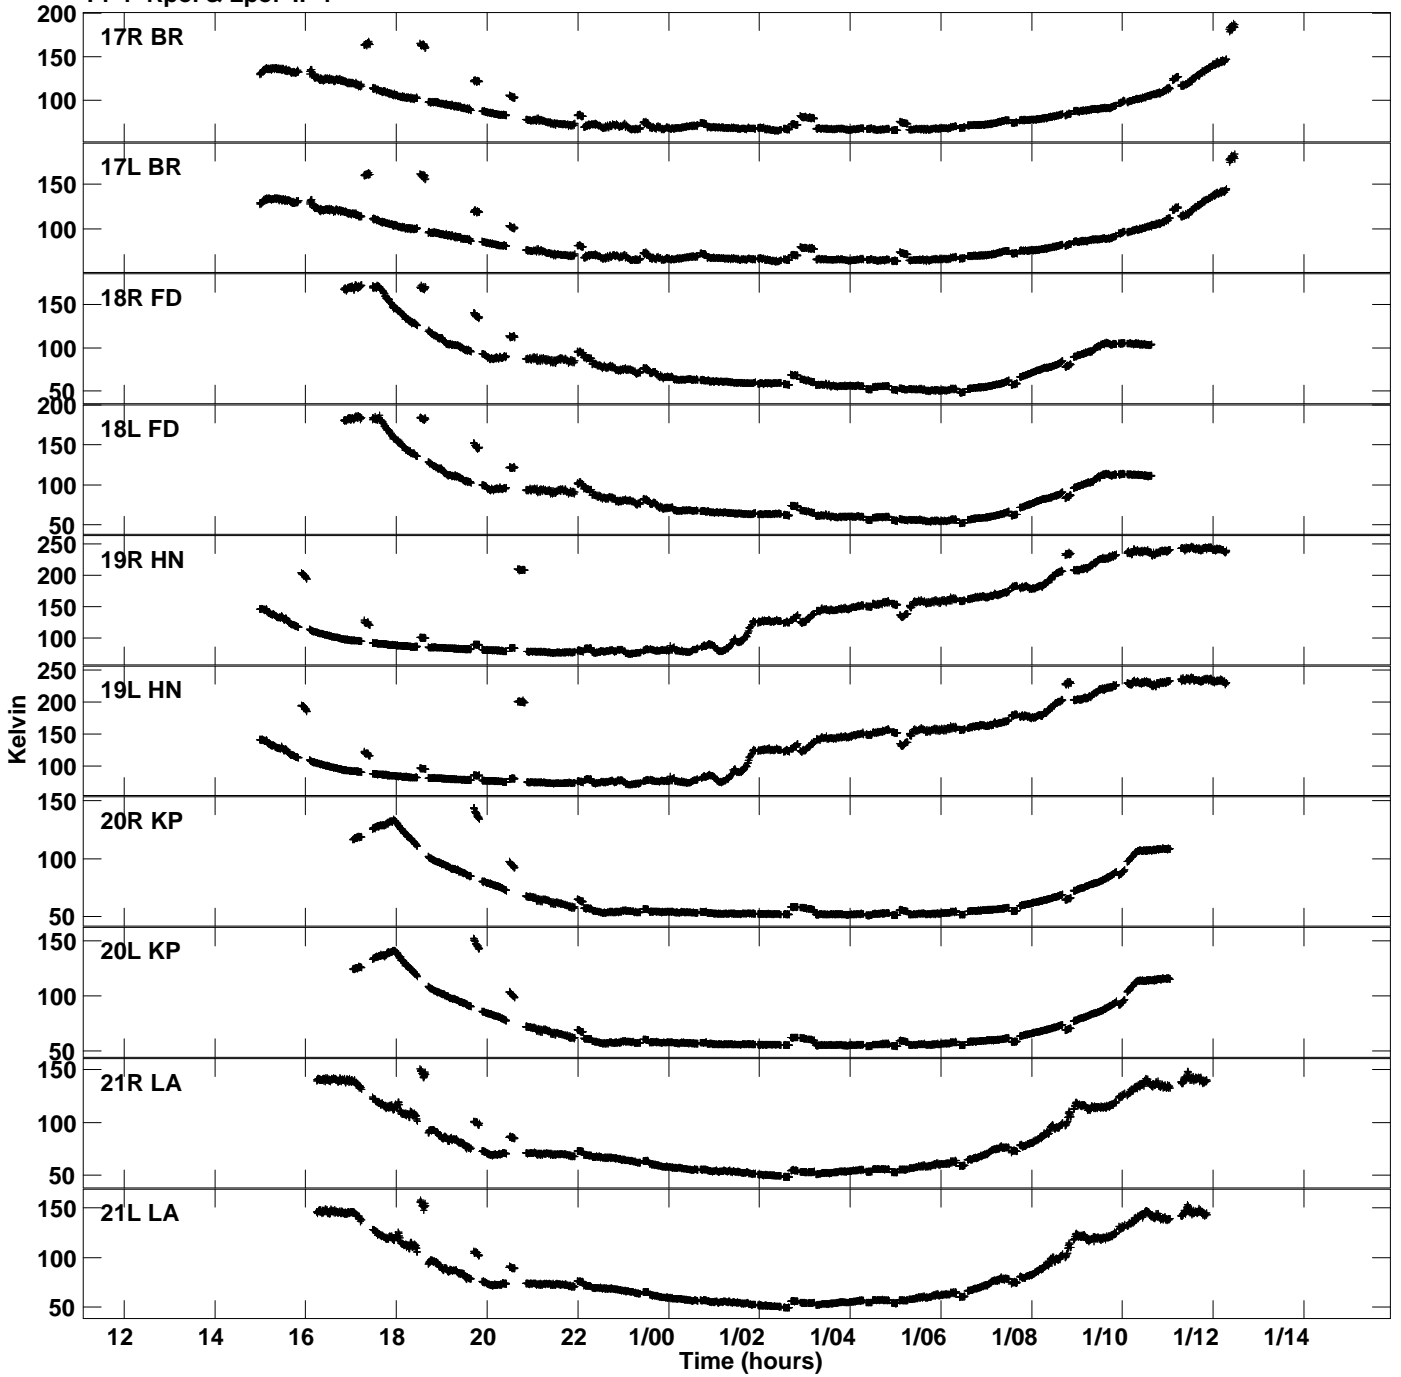

Plot file version 1 created 21-MAY-2021 10:43:42  
 Tsys vs UTC time for GM077\_2.UVDATA.1  
 TY 1 Rpol & Lpol IF 1

Plot file version 2 created 21-MAY-2021 10:43:42  
Tsys vs UTC time for GM077\_2.UVDATA.1  
TY 1 Rpol & Lpol IF 1

Plot file version 3 created 21-MAY-2021 10:43:42  
Tsys vs UTC time for GM077\_2.UVDATA.1  
TY 1 Rpol & Lpol IF 1

Plot file version 4 created 21-MAY-2021 10:43:42  
Tsys vs UTC time for GM077\_2.UVDATA.1  
TY 1 Rpol & Lpol IF 1

Plot file version 5 created 21-MAY-2021 10:43:42  
Tsyst vs UTC time for GM077\_2.UVDATA.1  
TY 1 Rpol & Lpol IF 1