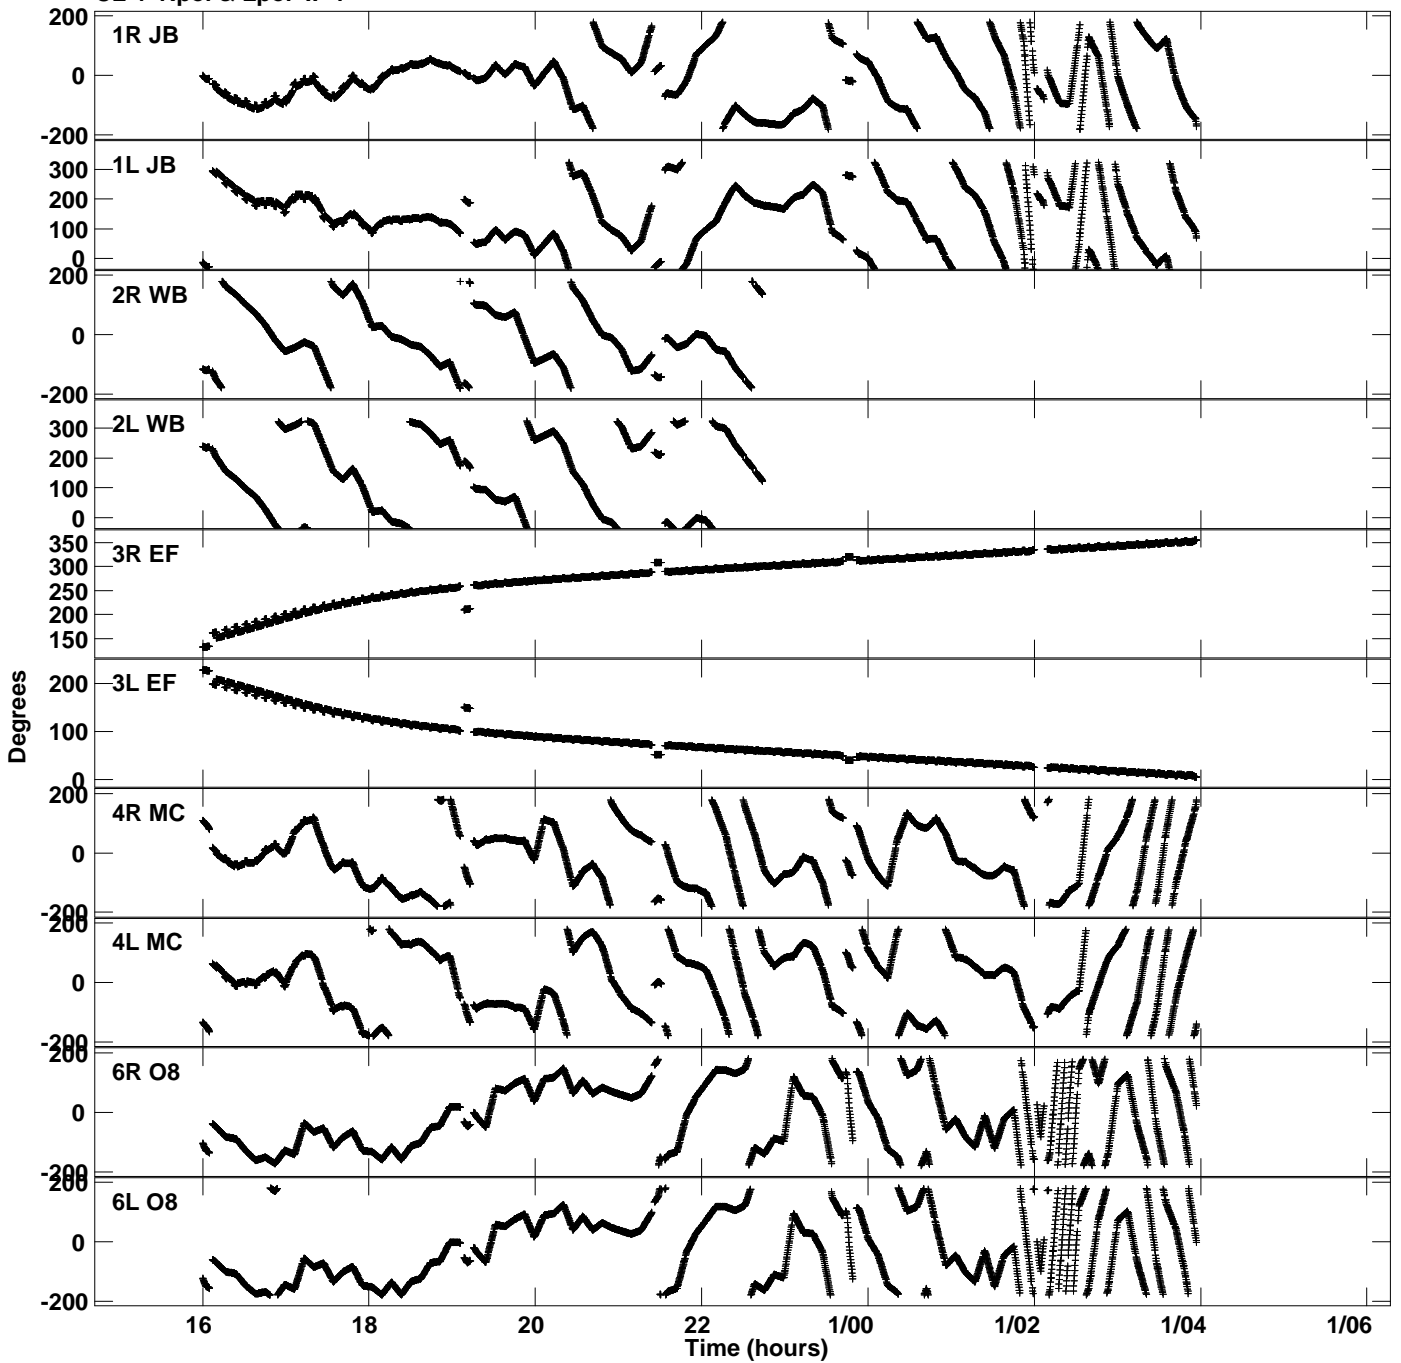

Plot file version 1 created 11-NOV-2022 13:47:59
Gain phs vs UTC time for GM081A_2.UVDATA.1
CL 4 Rpol & Lpol IF 1

Plot file version 2 created 11-NOV-2022 13:47:59
Gain phs vs UTC time for GM081A_2.UVDATA.1
CL 4 Rpol & Lpol IF 1

Plot file version 3 created 11-NOV-2022 13:47:59
Gain phs vs UTC time for GM081A_2.UVDATA.1
CL 4 Rpol & Lpol IF 1

Plot file version 4 created 11-NOV-2022 13:47:59
Gain phs vs UTC time for GM081A_2.UVDATA.1
CL 4 Rpol & Lpol IF 1

Plot file version 5 created 11-NOV-2022 13:47:59
Gain phs vs UTC time for GM081A_2.UVDATA.1
CL 4 Rpol & Lpol IF 1