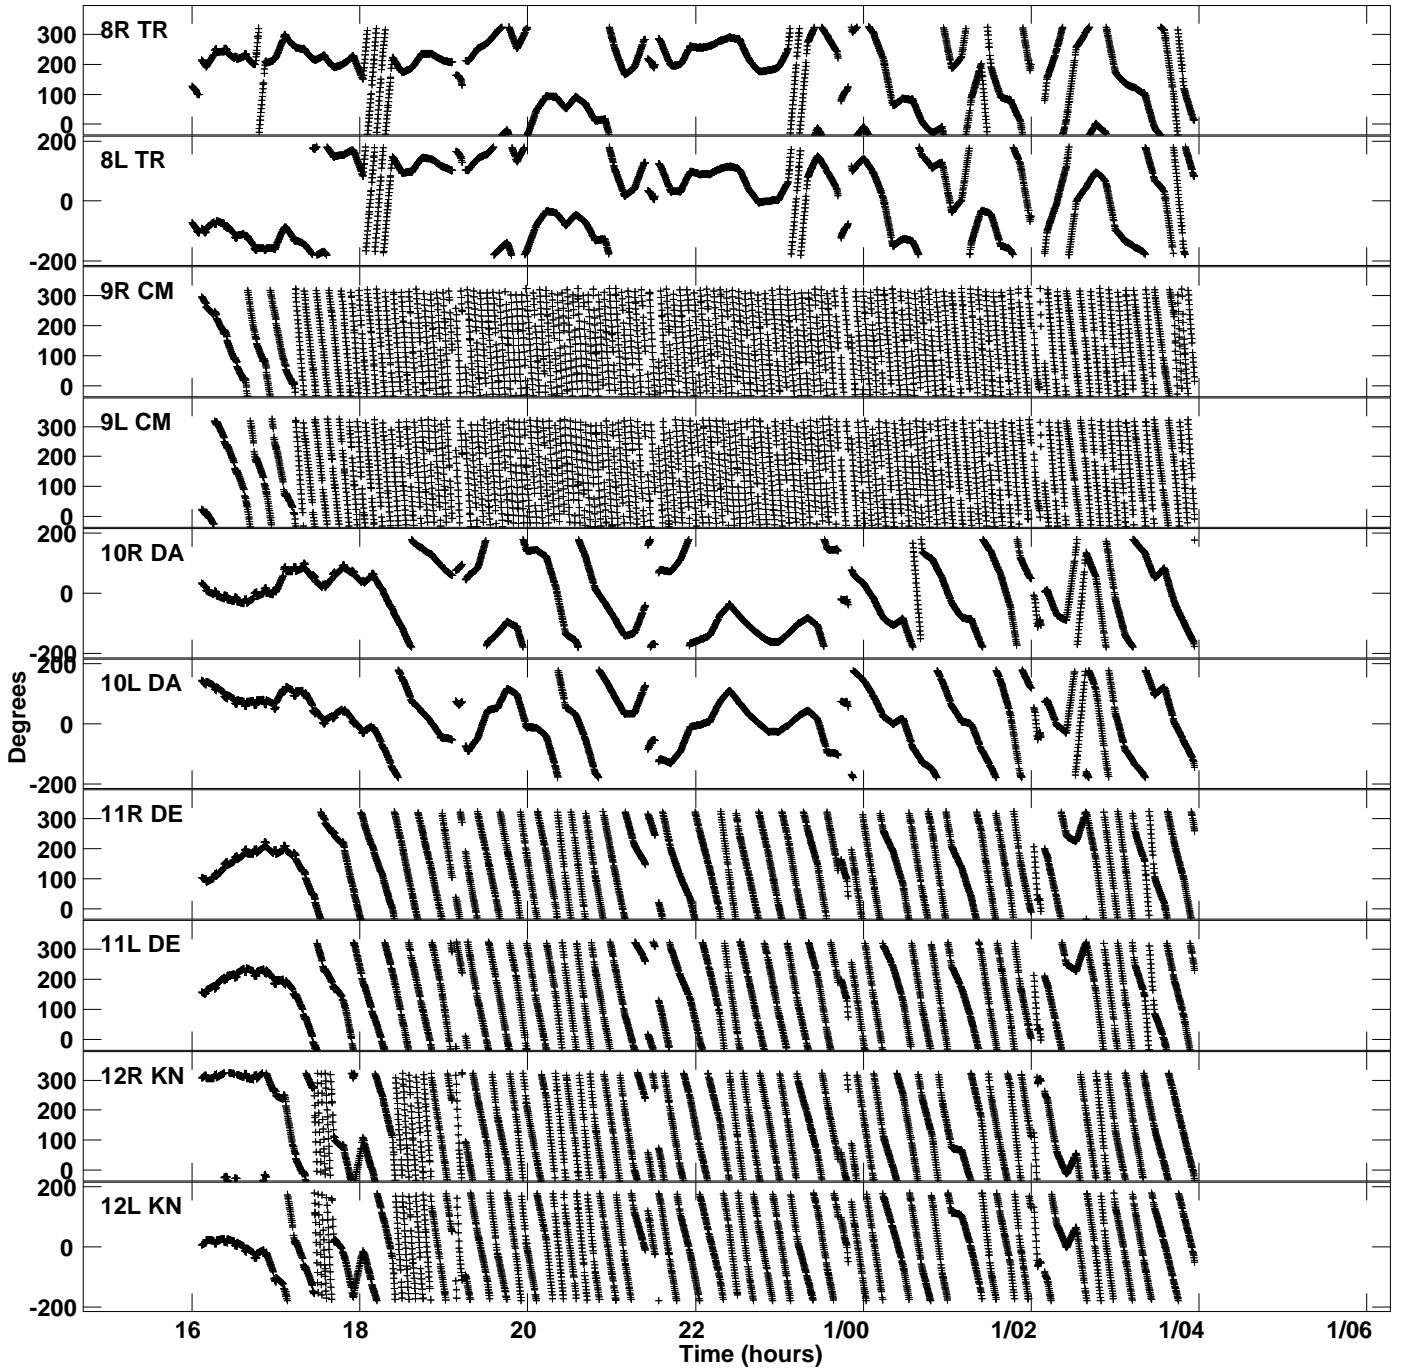

Plot file version 1 created 11-NOV-2022 13:47:59
Gain phs vs UTC time for GM081A_2.UVDATA.1
CL 4 Rpol & Lpol IF 1

Plot file version 2 created 11-NOV-2022 13:47:59
Gain phs vs UTC time for GM081A_2.UVDATA.1
CL 4 Rpol & Lpol IF 1

Plot file version 3 created 11-NOV-2022 13:47:59
Gain phs vs UTC time for GM081A_2.UVDATA.1
CL 4 Rpol & Lpol IF 1

Plot file version 4 created 11-NOV-2022 13:47:59
Gain phs vs UTC time for GM081A_2.UVDATA.1
CL 4 Rpol & Lpol IF 1

Plot file version 5 created 11-NOV-2022 13:47:59
Gain phs vs UTC time for GM081A_2.UVDATA.1
CL 4 Rpol & Lpol IF 1