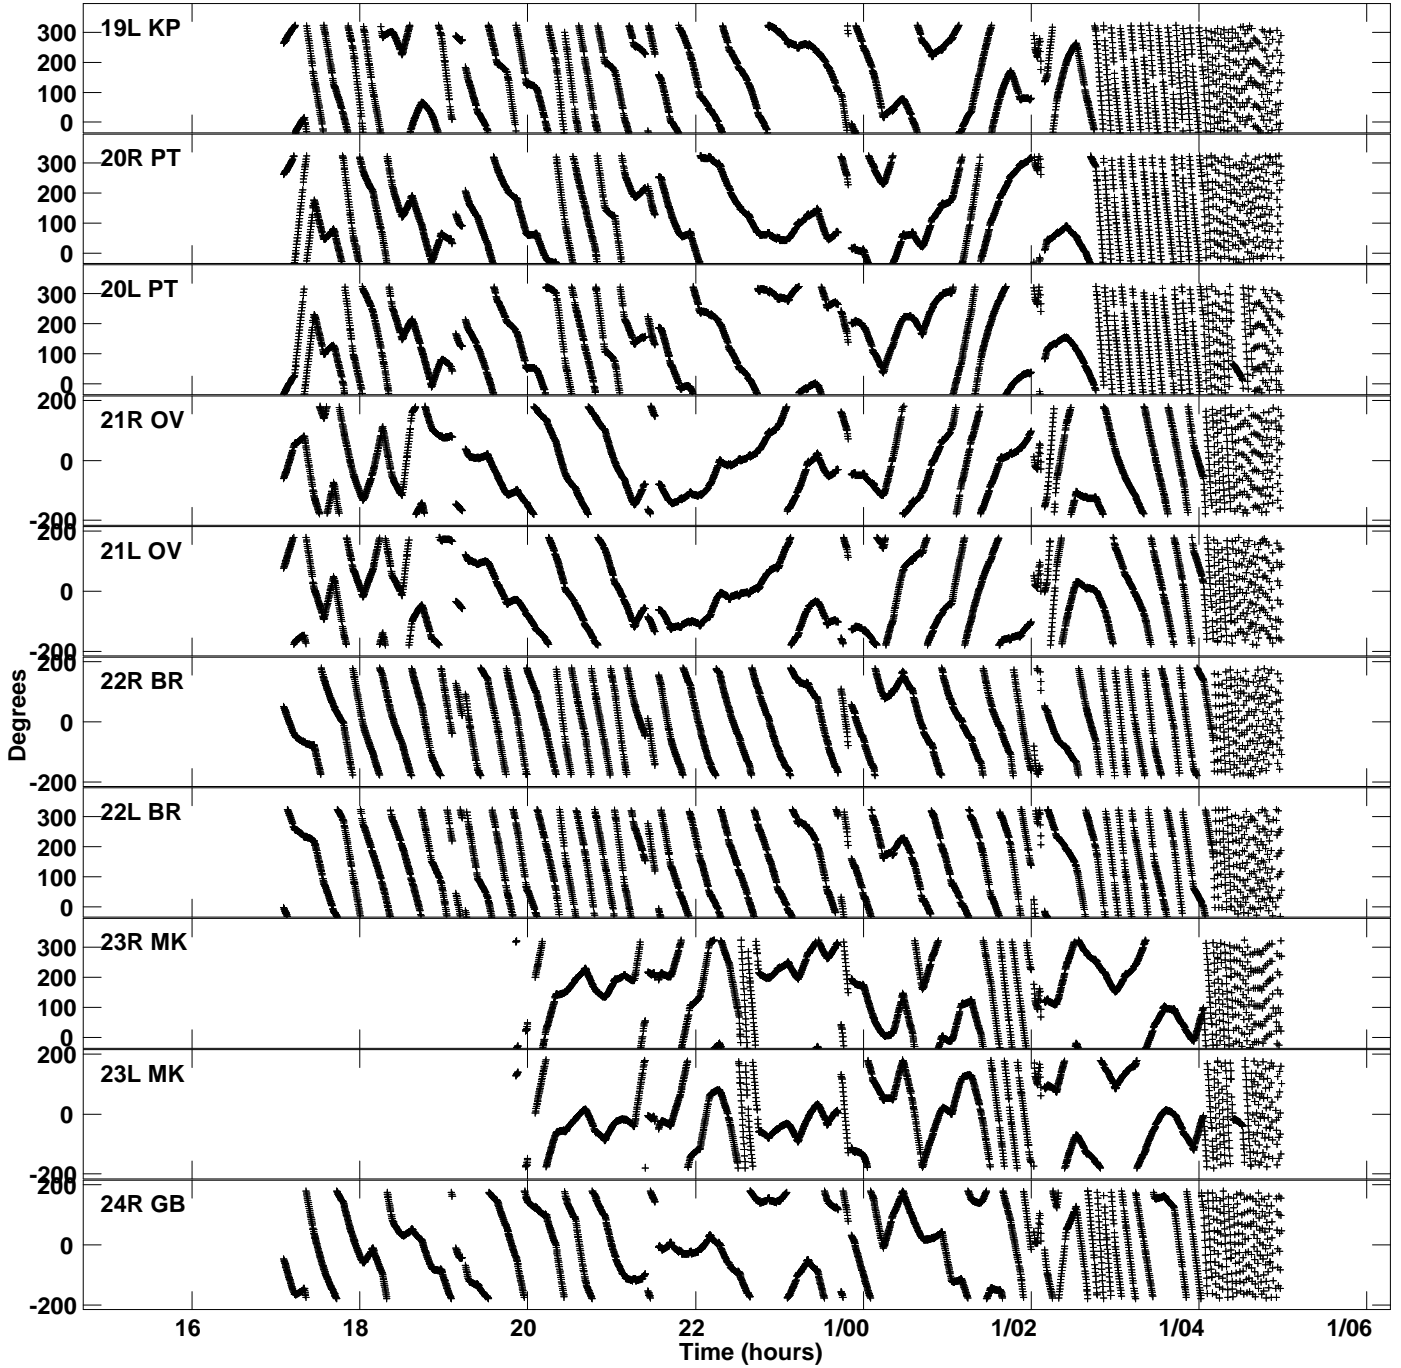

Plot file version 1 created 11-NOV-2022 13:47:59
Gain phs vs UTC time for GM081A_2.UVDATA.1
CL 4 Rpol & Lpol IF 1

Plot file version 2 created 11-NOV-2022 13:47:59
Gain phs vs UTC time for GM081A_2.UVDATA.1
CL 4 Rpol & Lpol IF 1

Plot file version 3 created 11-NOV-2022 13:47:59
Gain phs vs UTC time for GM081A_2.UVDATA.1
CL 4 Rpol & Lpol IF 1

Plot file version 4 created 11-NOV-2022 13:47:59
Gain phs vs UTC time for GM081A_2.UVDATA.1
CL 4 Rpol & Lpol IF 1

Plot file version 5 created 11-NOV-2022 13:47:59
Gain phs vs UTC time for GM081A_2.UVDATA.1
CL 4 Rpol & Lpol IF 1