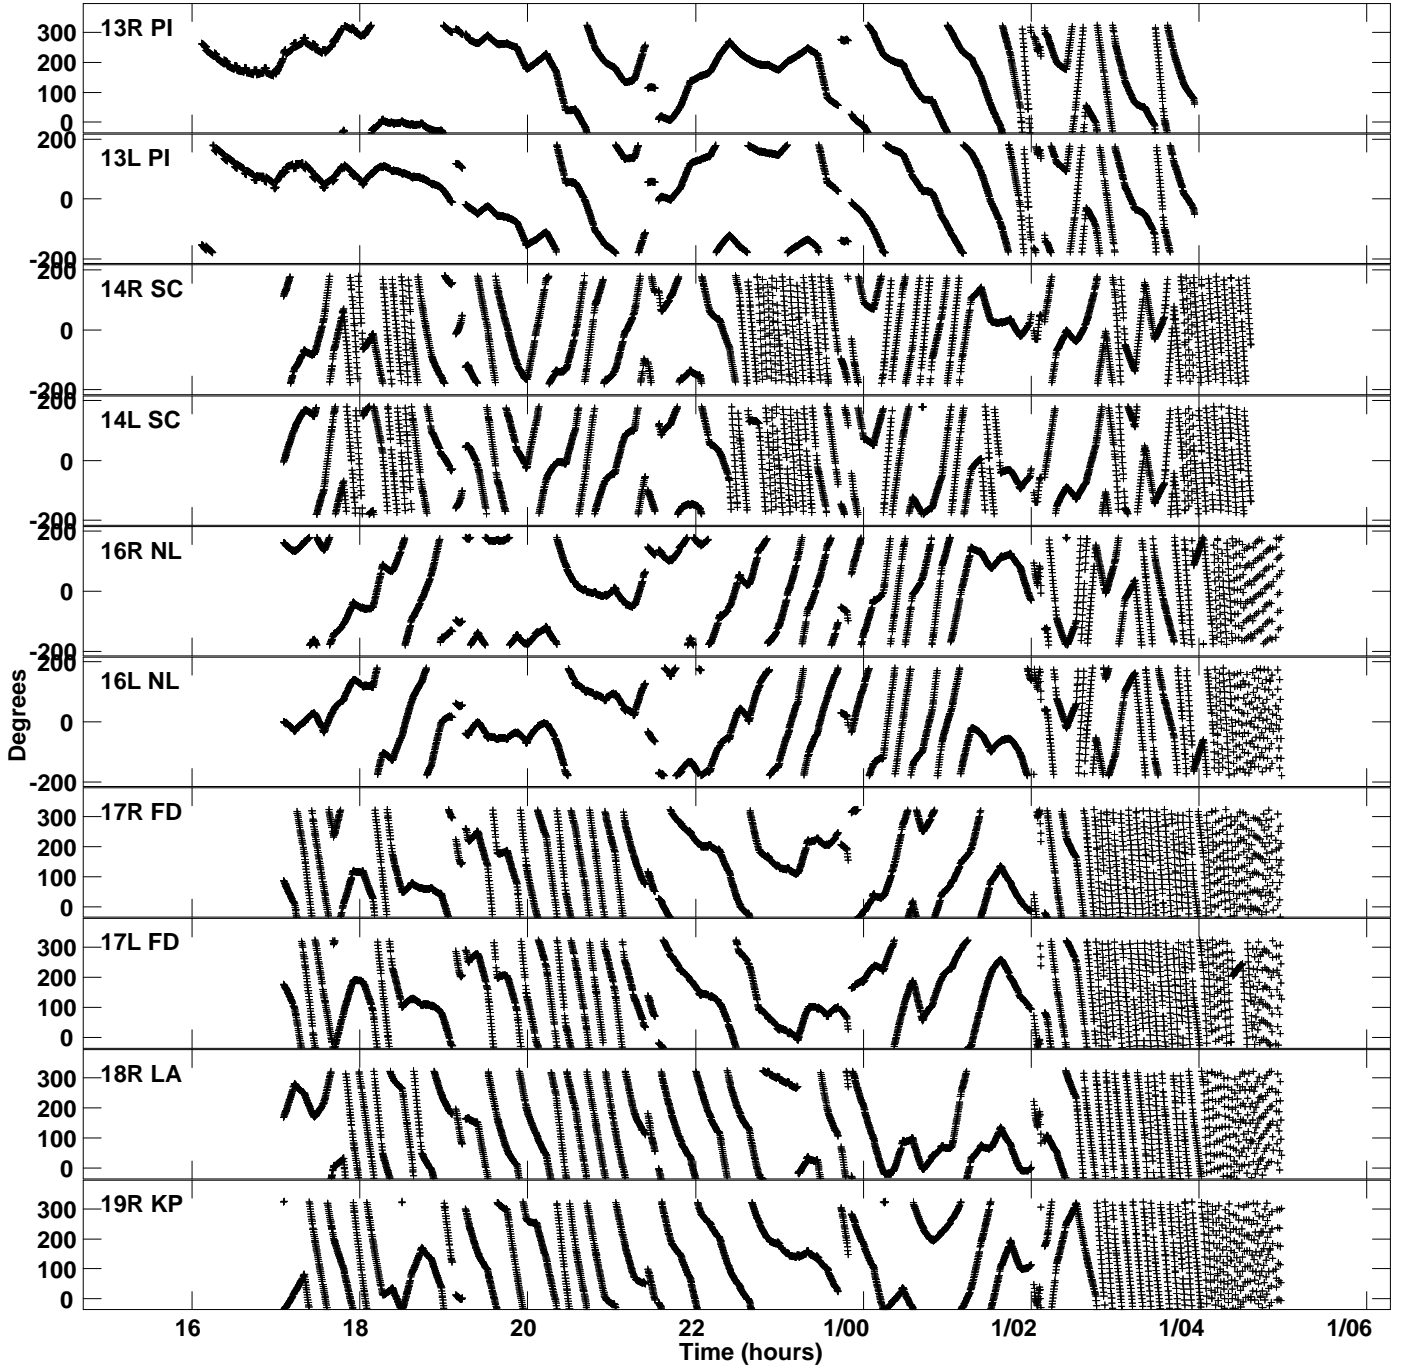

Plot file version 1 created 11-NOV-2022 13:47:59
Gain phs vs UTC time for GM081A_2.UVDATA.1
CL 4 Rpol & Lpol IF 1

Plot file version 2 created 11-NOV-2022 13:47:59
Gain phs vs UTC time for GM081A_2.UVDATA.1
CL 4 Rpol & Lpol IF 1

Plot file version 3 created 11-NOV-2022 13:47:59
Gain phs vs UTC time for GM081A_2.UVDATA.1
CL 4 Rpol & Lpol IF 1

Plot file version 4 created 11-NOV-2022 13:47:59
Gain phs vs UTC time for GM081A_2.UVDATA.1
CL 4 Rpol & Lpol IF 1

Plot file version 5 created 11-NOV-2022 13:47:59
Gain phs vs UTC time for GM081A_2.UVDATA.1
CL 4 Rpol & Lpol IF 1