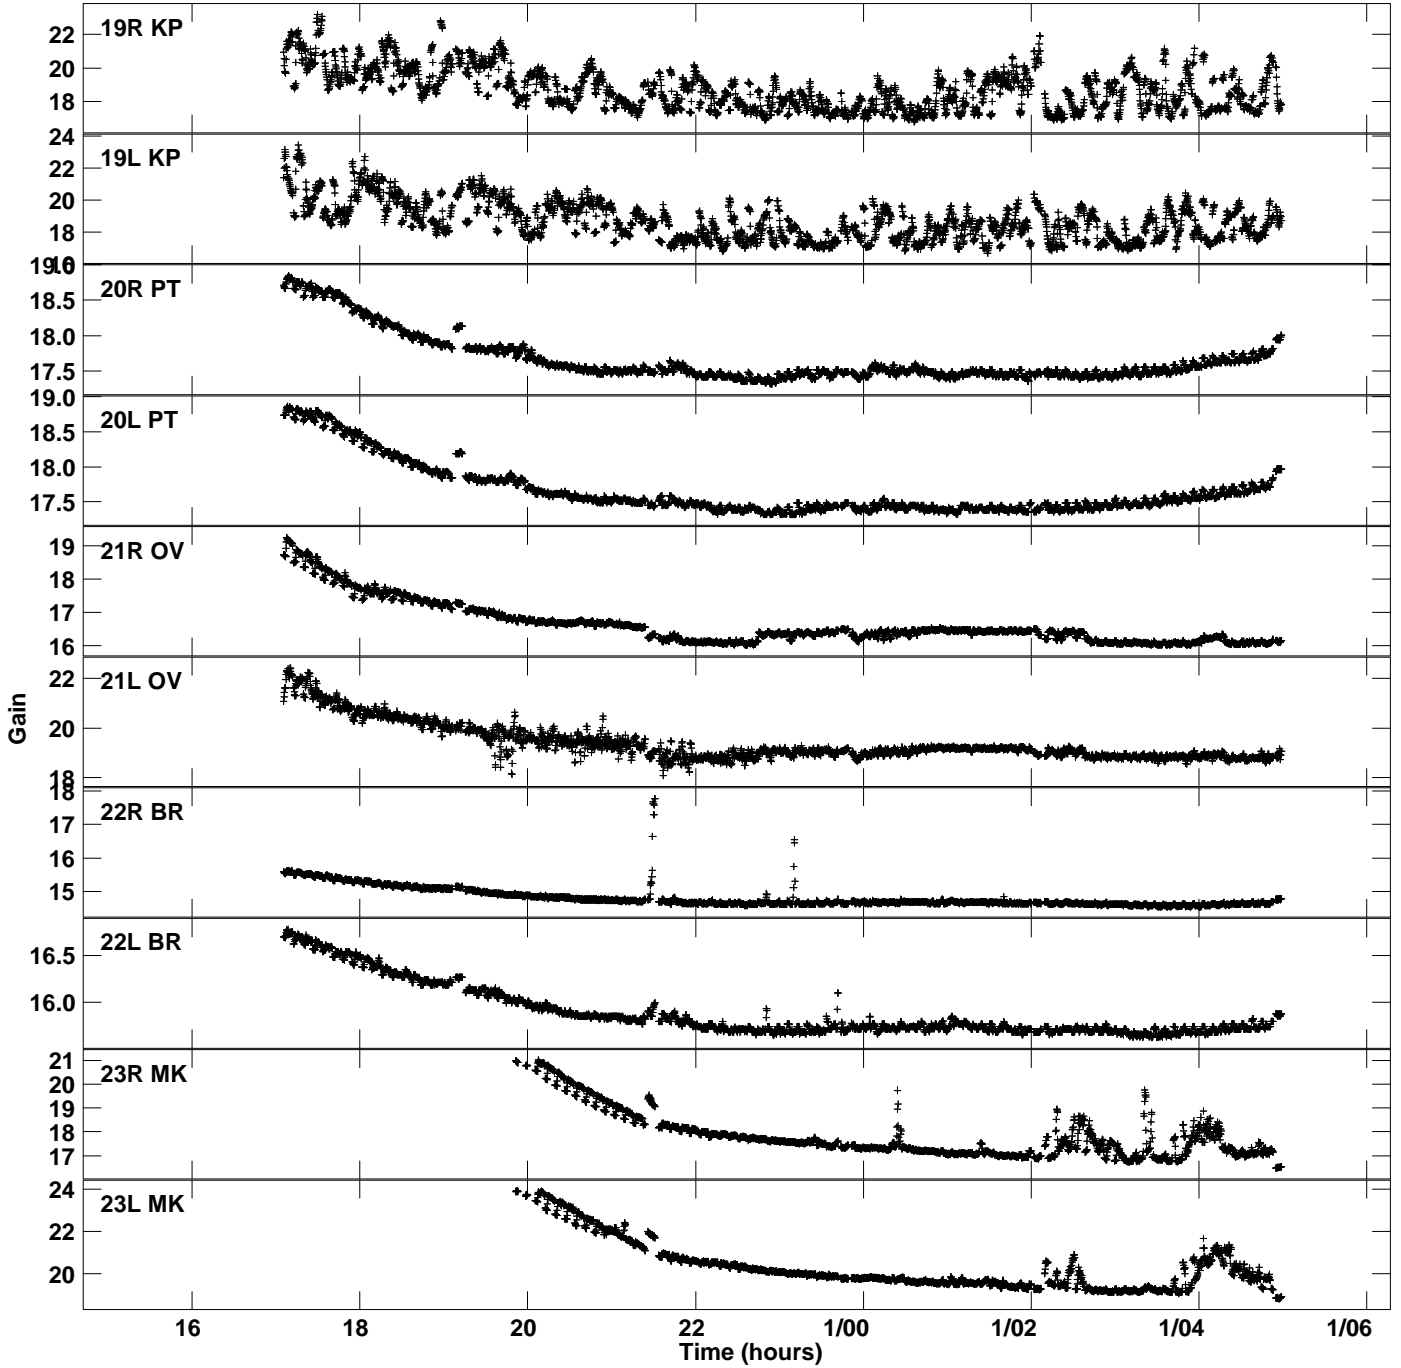

Plot file version 1 created 11-NOV-2022 12:47:04
Gain amp vs UTC time for GM081A_2.UVDATA.1
CL 2 Rpol & Lpol IF 1

Plot file version 2 created 11-NOV-2022 12:47:04
Gain amp vs UTC time for GM081A_2.UVDATA.1
CL 2 Rpol & Lpol IF 1

Plot file version 3 created 11-NOV-2022 12:47:04
Gain amp vs UTC time for GM081A_2.UVDATA.1
CL 2 Rpol & Lpol IF 1

Plot file version 4 created 11-NOV-2022 12:47:04
Gain amp vs UTC time for GM081A_2.UVDATA.1
CL 2 Rpol & Lpol IF 1

Plot file version 5 created 11-NOV-2022 12:47:04
Gain amp vs UTC time for GM081A_2.UVDATA.1
CL 2 Rpol & Lpol IF 1