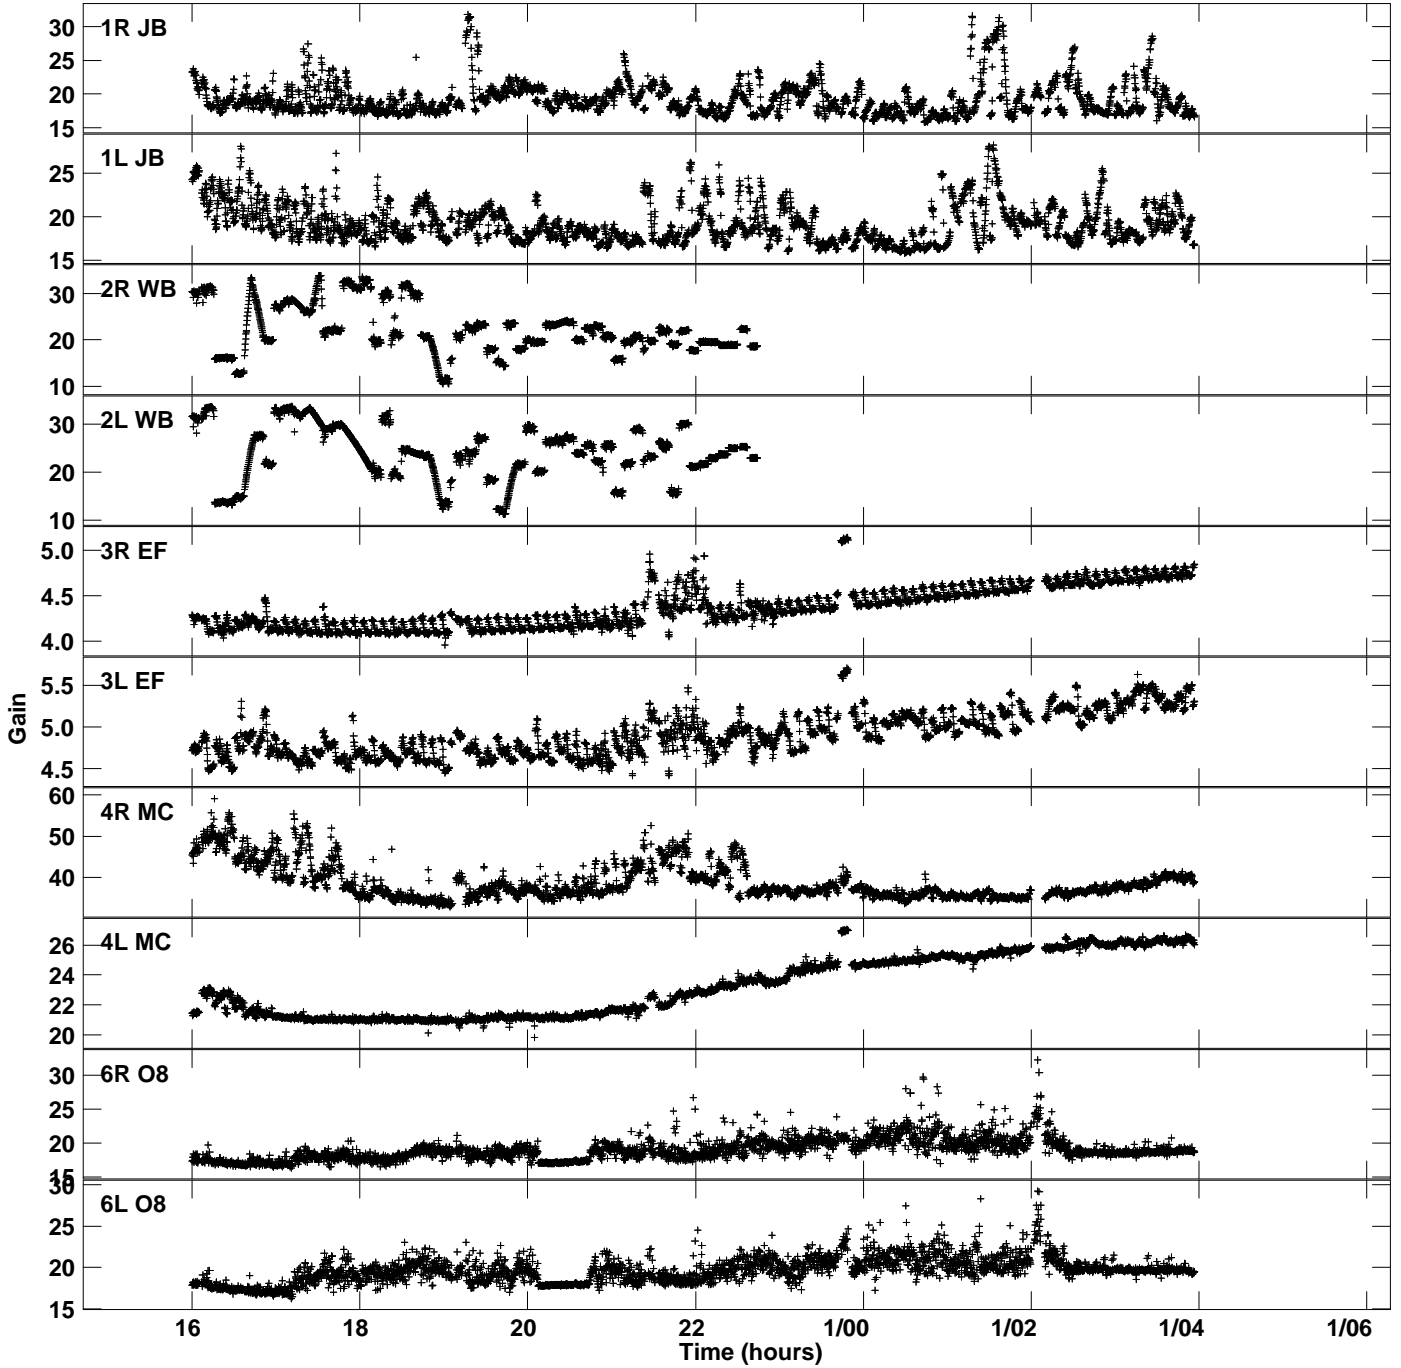

Plot file version 1 created 11-NOV-2022 12:47:04
Gain amp vs UTC time for GM081A_2.UVDATA.1
CL 2 Rpol & Lpol IF 1

Plot file version 2 created 11-NOV-2022 12:47:04
Gain amp vs UTC time for GM081A_2.UVDATA.1
CL 2 Rpol & Lpol IF 1

Plot file version 3 created 11-NOV-2022 12:47:04
Gain amp vs UTC time for GM081A_2.UVDATA.1
CL 2 Rpol & Lpol IF 1

Plot file version 4 created 11-NOV-2022 12:47:04
Gain amp vs UTC time for GM081A_2.UVDATA.1
CL 2 Rpol & Lpol IF 1

Plot file version 5 created 11-NOV-2022 12:47:04
Gain amp vs UTC time for GM081A_2.UVDATA.1
CL 2 Rpol & Lpol IF 1