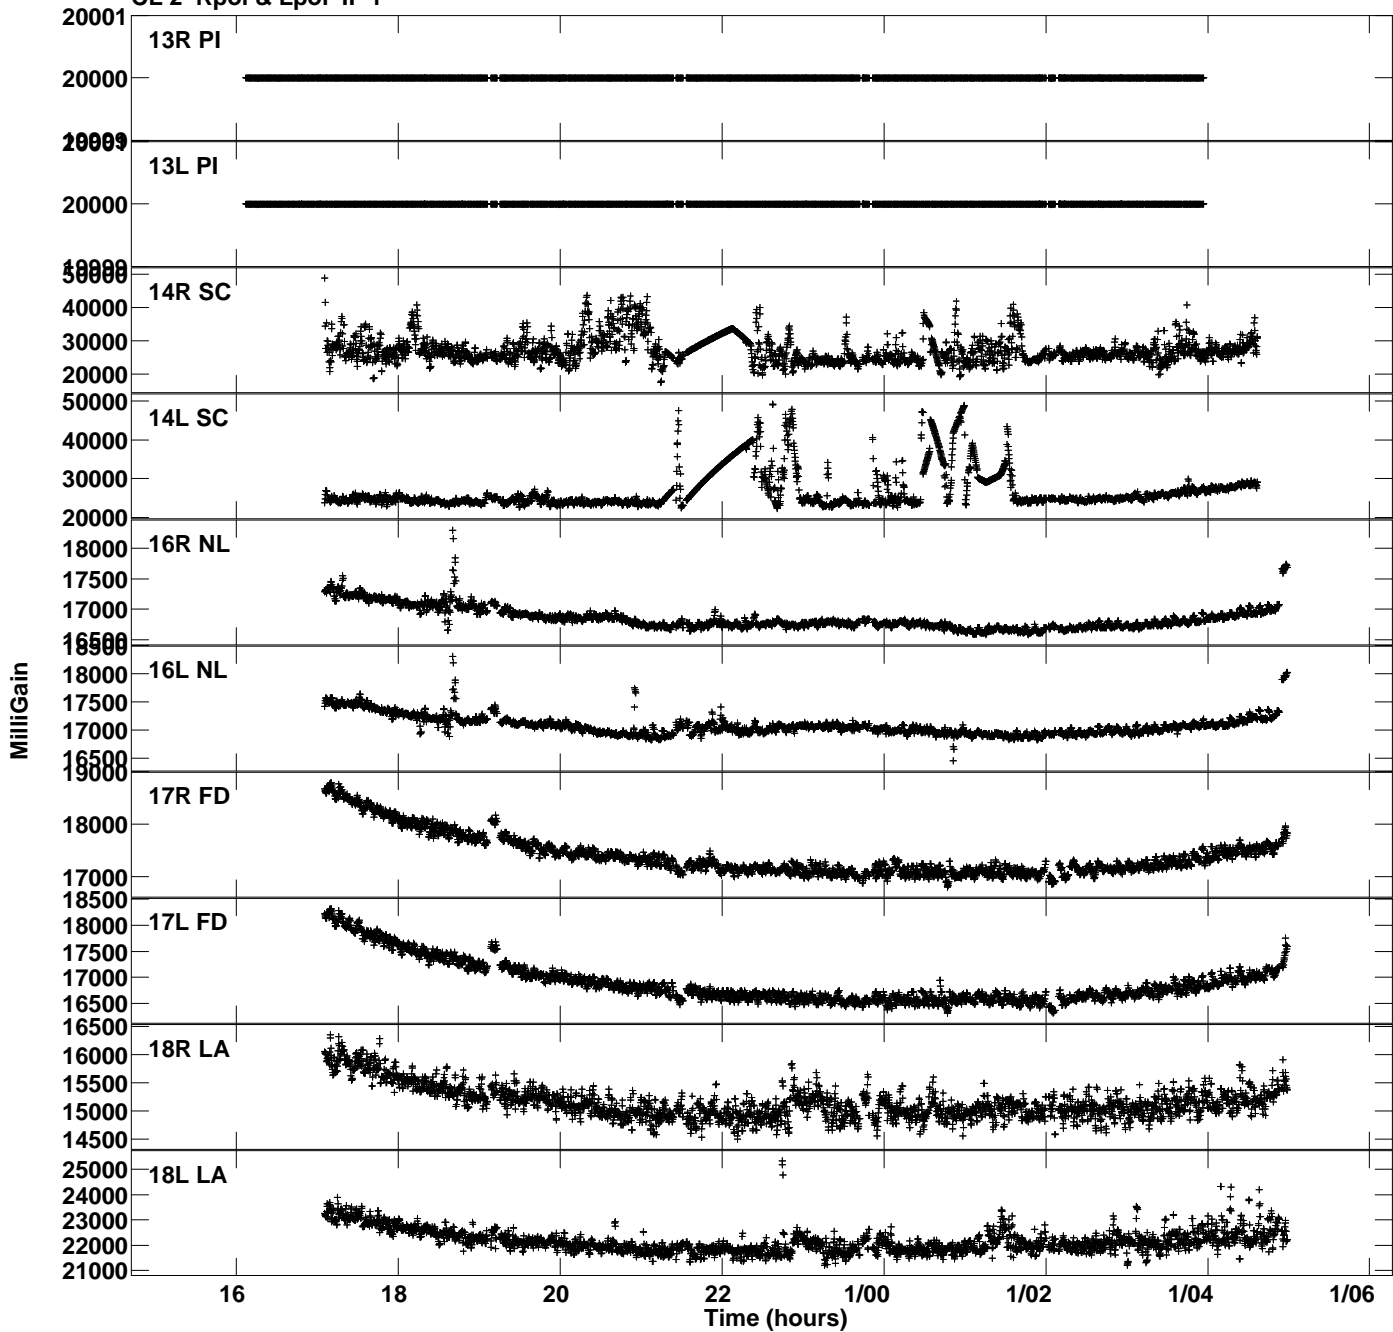

Plot file version 1 created 11-NOV-2022 12:47:04
Gain amp vs UTC time for GM081A_2.UVDATA.1
CL 2 Rpol & Lpol IF 1

Plot file version 2 created 11-NOV-2022 12:47:04
Gain amp vs UTC time for GM081A_2.UVDATA.1
CL 2 Rpol & Lpol IF 1

Plot file version 3 created 11-NOV-2022 12:47:04
Gain amp vs UTC time for GM081A_2.UVDATA.1
CL 2 Rpol & Lpol IF 1

Plot file version 4 created 11-NOV-2022 12:47:04
Gain amp vs UTC time for GM081A_2.UVDATA.1
CL 2 Rpol & Lpol IF 1

Plot file version 5 created 11-NOV-2022 12:47:04
Gain amp vs UTC time for GM081A_2.UVDATA.1
CL 2 Rpol & Lpol IF 1