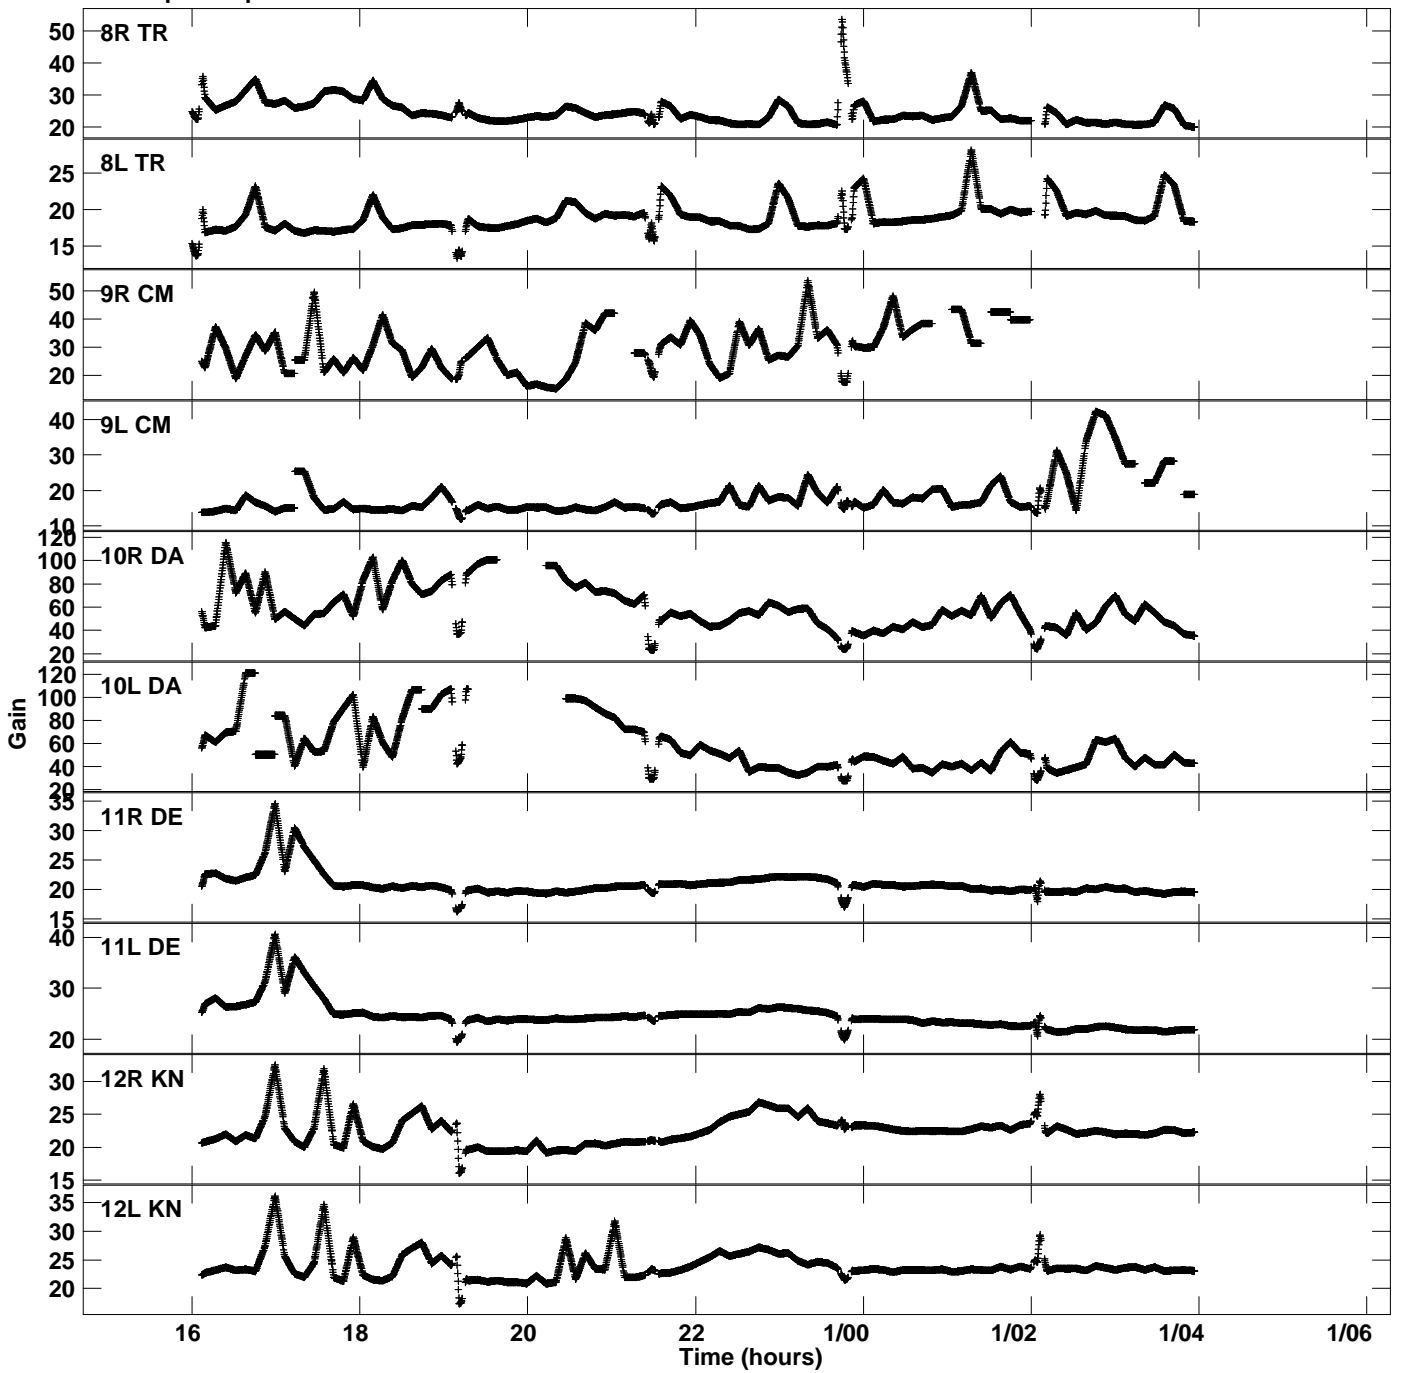

Plot file version 1 created 11-NOV-2022 14:30:30  
Gain amp vs UTC time for GM081A\_2.TMP.1  
CL 5 Rpol & Lpol IF 1

Plot file version 2 created 11-NOV-2022 14:30:30  
Gain amp vs UTC time for GM081A\_2.TMP.1  
CL 5 Rpol & Lpol IF 1

Plot file version 3 created 11-NOV-2022 14:30:30  
Gain amp vs UTC time for GM081A\_2.TMP.1  
CL 5 Rpol & Lpol IF 1

Plot file version 4 created 11-NOV-2022 14:30:30  
Gain amp vs UTC time for GM081A\_2.TMP.1  
CL 5 Rpol & Lpol IF 1

Plot file version 5 created 11-NOV-2022 14:30:30  
Gain amp vs UTC time for GM081A\_2.TMP.1  
CL 5 Rpol & Lpol IF 1