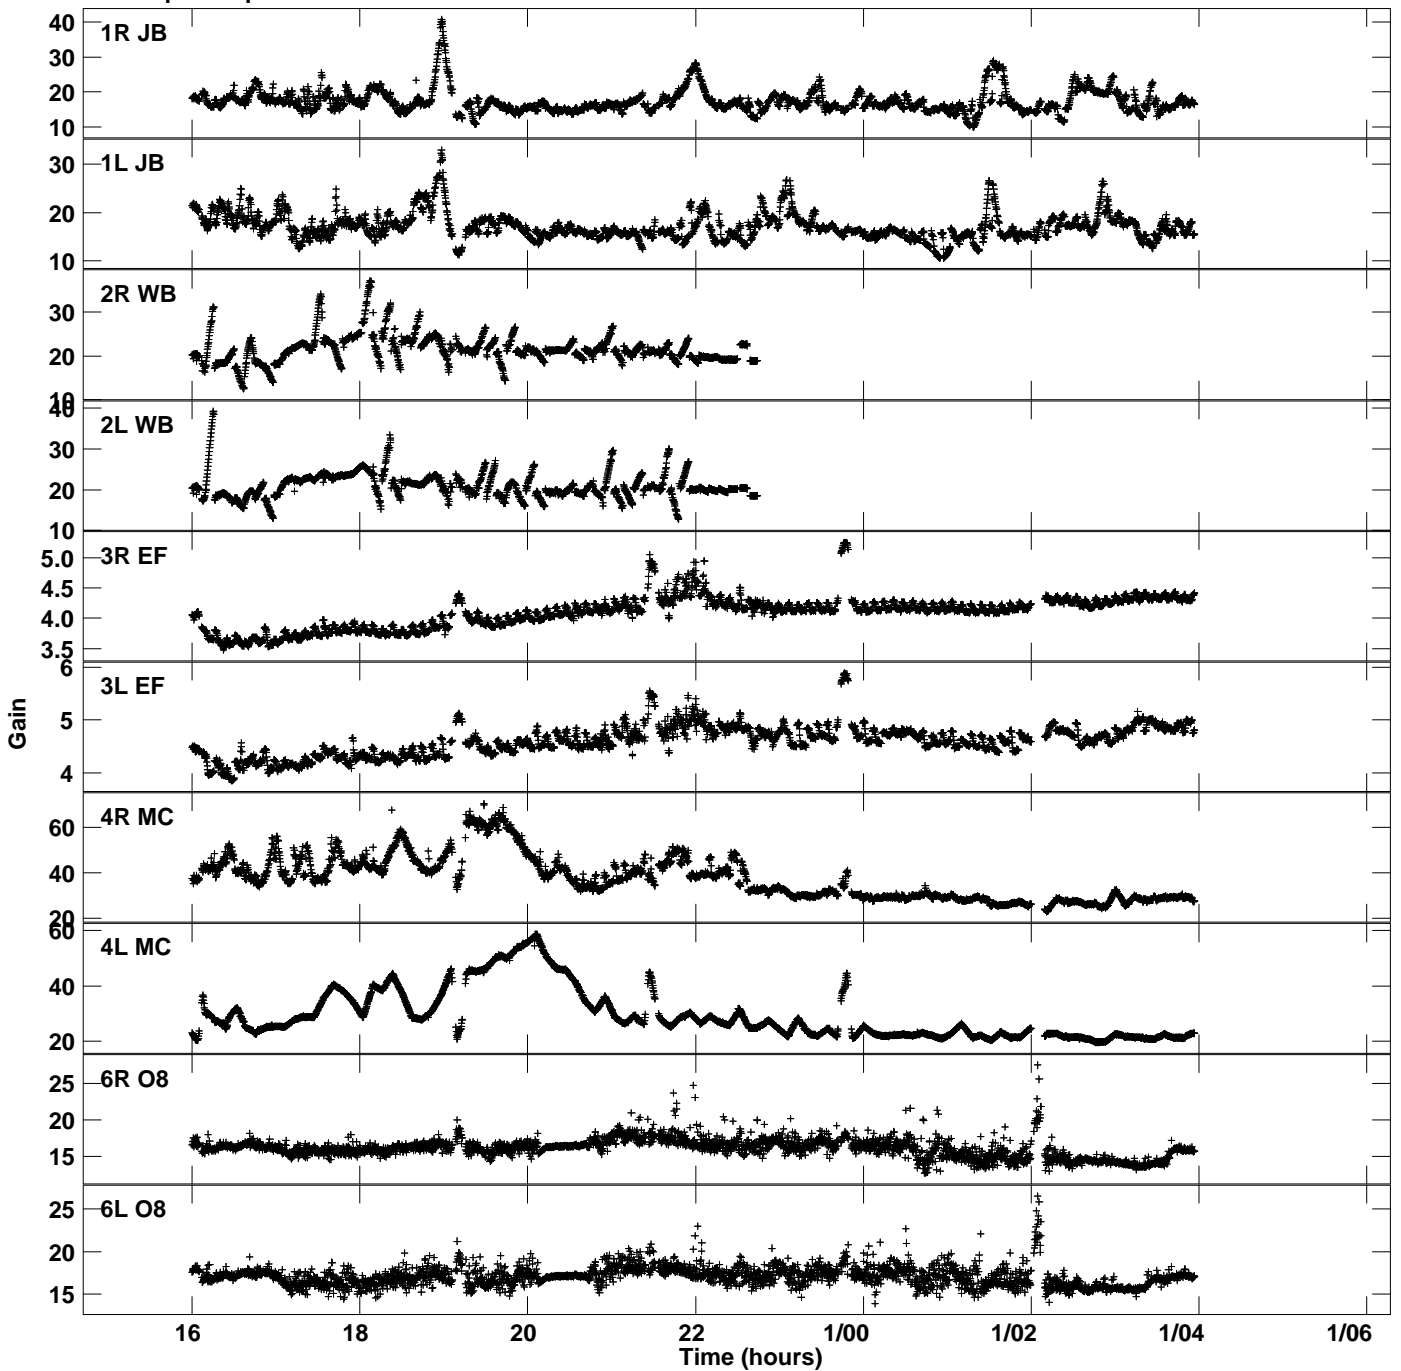

Plot file version 1 created 11-NOV-2022 14:30:30  
Gain amp vs UTC time for GM081A\_2.TMP.1  
CL 5 Rpol & Lpol IF 1

Plot file version 2 created 11-NOV-2022 14:30:30  
Gain amp vs UTC time for GM081A\_2.TMP.1  
CL 5 Rpol & Lpol IF 1

Plot file version 3 created 11-NOV-2022 14:30:30  
Gain amp vs UTC time for GM081A\_2.TMP.1  
CL 5 Rpol & Lpol IF 1

Plot file version 4 created 11-NOV-2022 14:30:30  
Gain amp vs UTC time for GM081A\_2.TMP.1  
CL 5 Rpol & Lpol IF 1

Plot file version 5 created 11-NOV-2022 14:30:30  
Gain amp vs UTC time for GM081A\_2.TMP.1  
CL 5 Rpol & Lpol IF 1