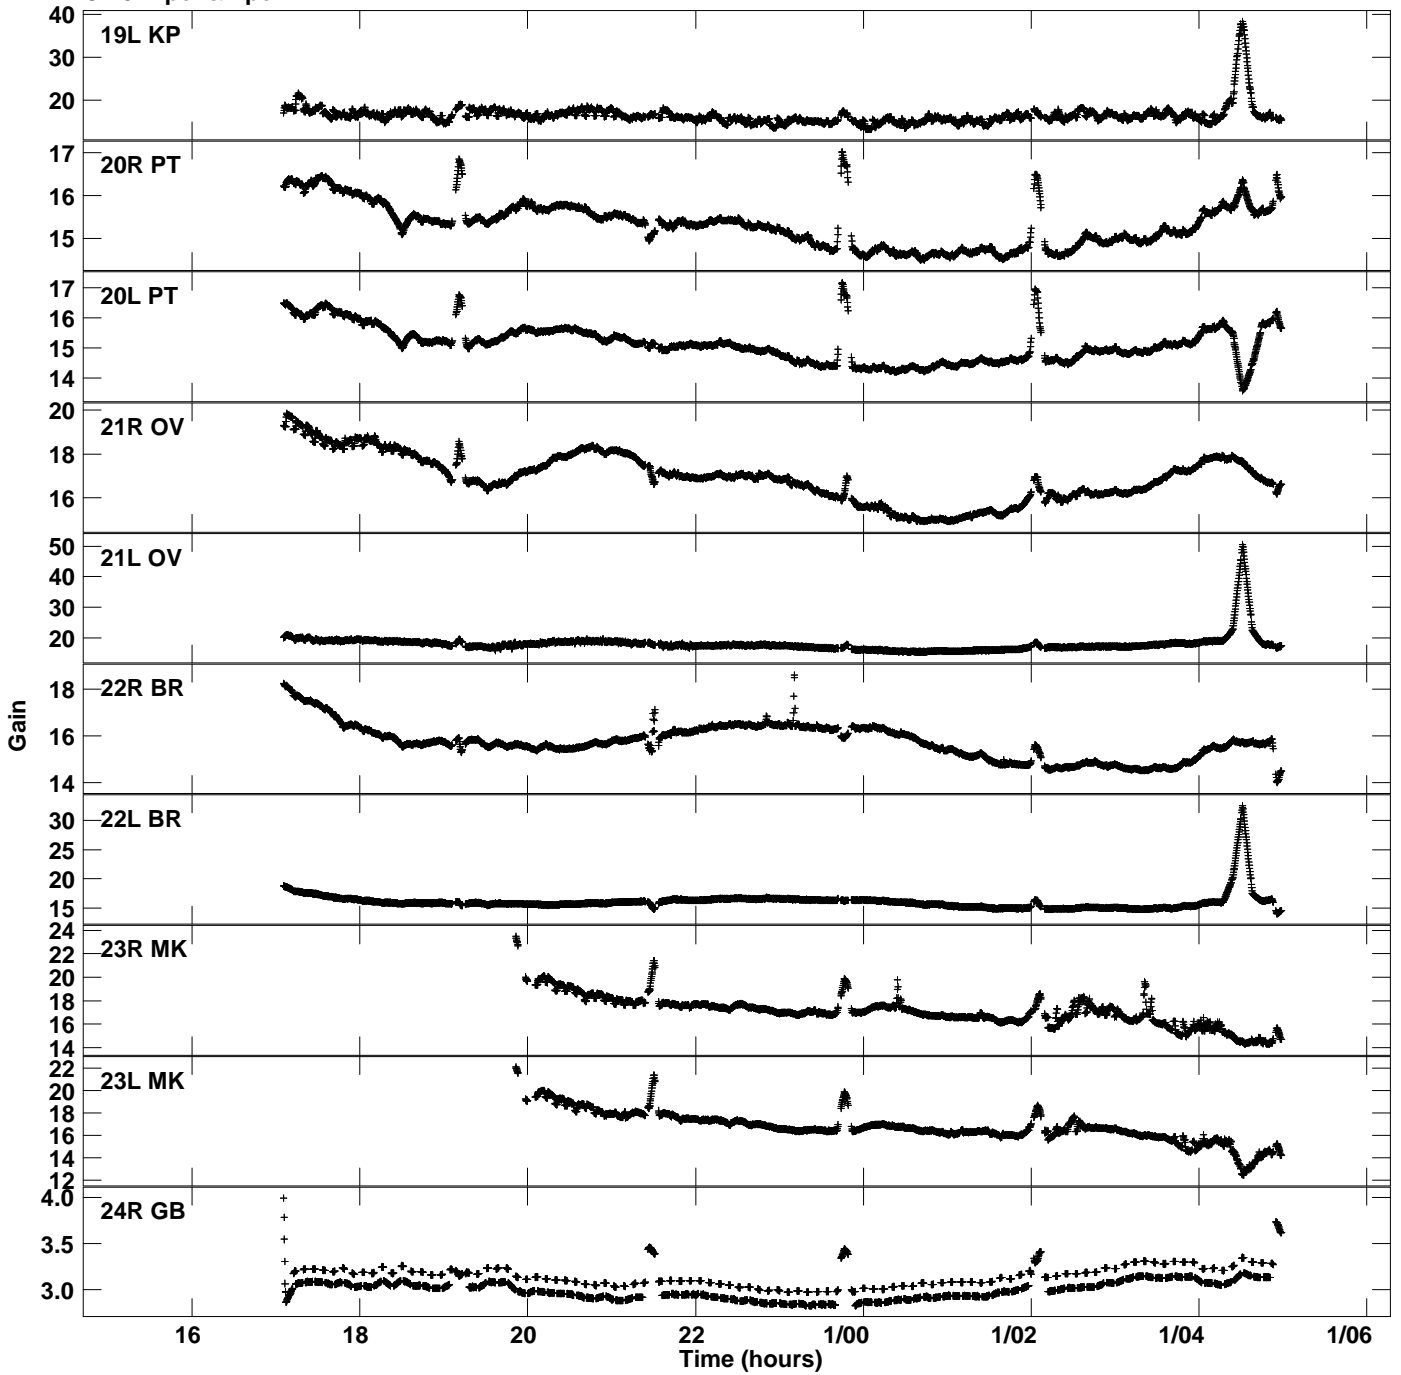

Plot file version 1 created 11-NOV-2022 14:30:30  
Gain amp vs UTC time for GM081A\_2.TMP.1  
CL 5 Rpol & Lpol IF 1

Plot file version 2 created 11-NOV-2022 14:30:30  
Gain amp vs UTC time for GM081A\_2.TMP.1  
CL 5 Rpol & Lpol IF 1

Plot file version 3 created 11-NOV-2022 14:30:30  
Gain amp vs UTC time for GM081A\_2.TMP.1  
CL 5 Rpol & Lpol IF 1

Plot file version 4 created 11-NOV-2022 14:30:30  
Gain amp vs UTC time for GM081A\_2.TMP.1  
CL 5 Rpol & Lpol IF 1

Plot file version 5 created 11-NOV-2022 14:30:30  
Gain amp vs UTC time for GM081A\_2.TMP.1  
CL 5 Rpol & Lpol IF 1