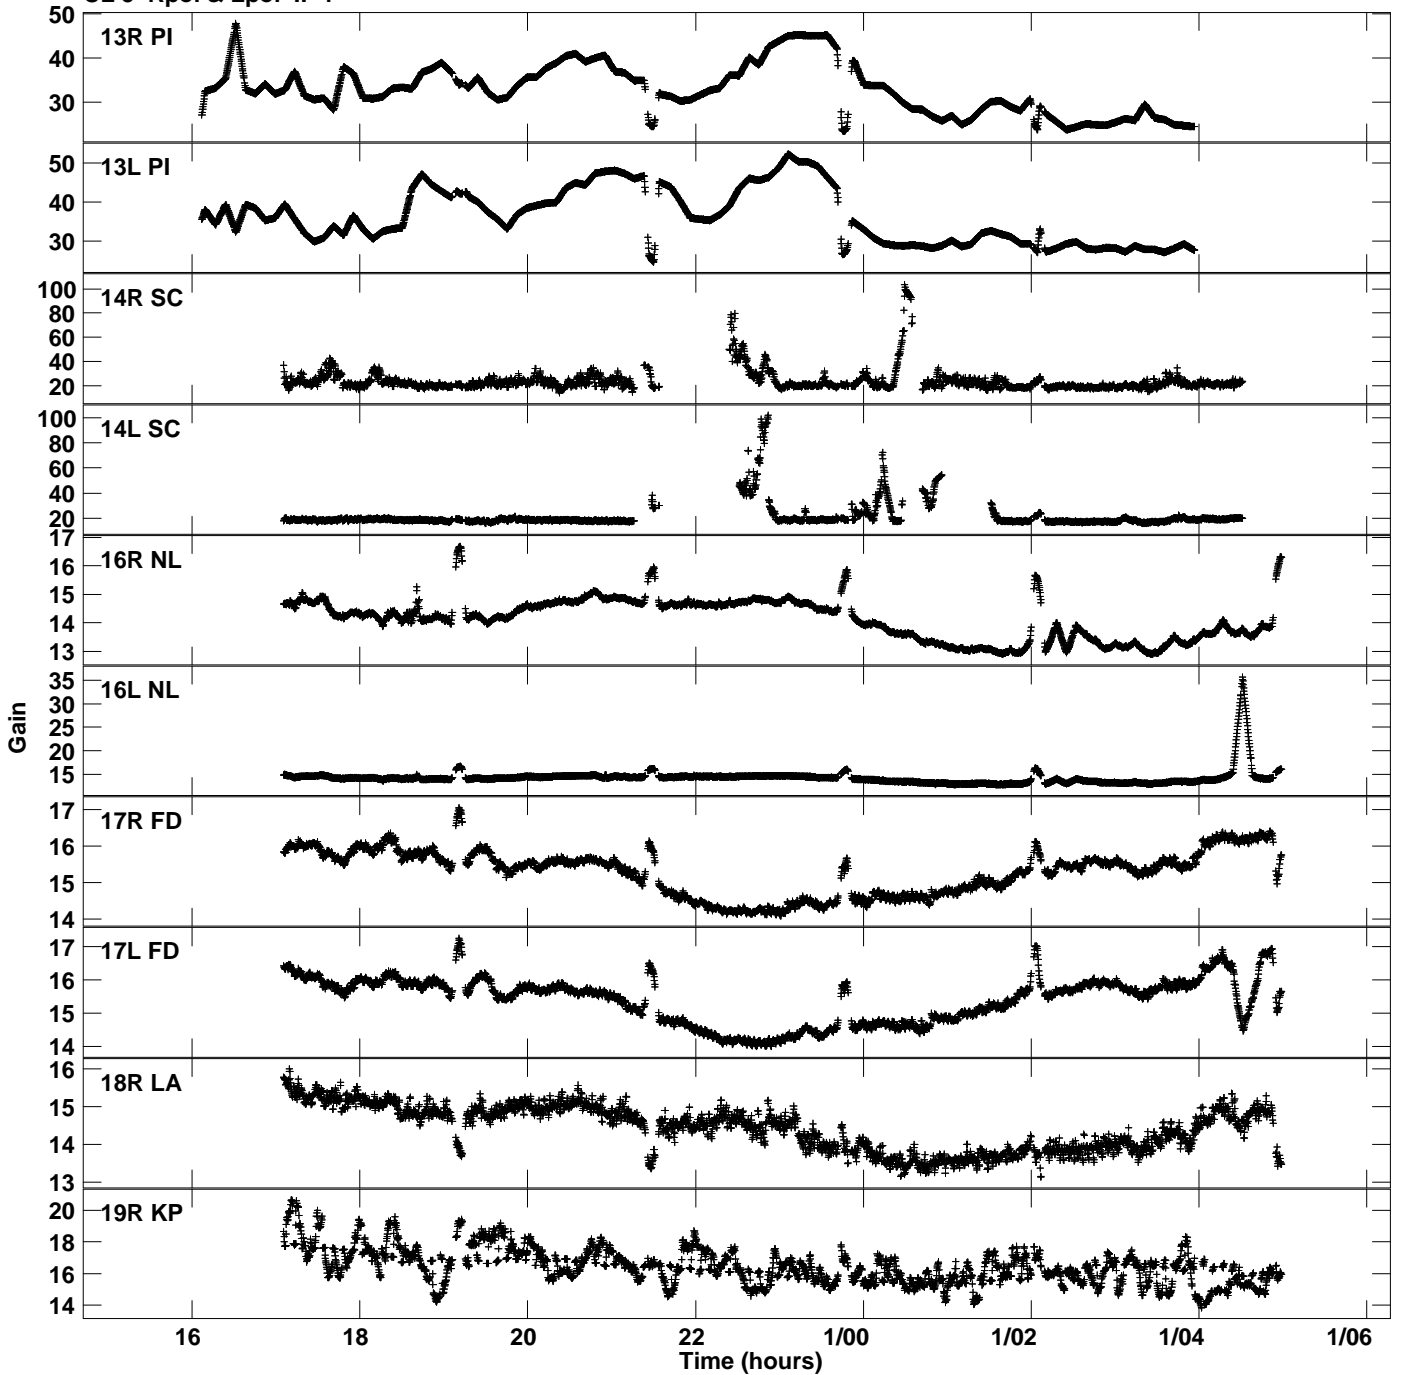

Plot file version 1 created 11-NOV-2022 14:30:30  
Gain amp vs UTC time for GM081A\_2.TMP.1  
CL 5 Rpol & Lpol IF 1

Plot file version 2 created 11-NOV-2022 14:30:30  
Gain amp vs UTC time for GM081A\_2.TMP.1  
CL 5 Rpol & Lpol IF 1

Plot file version 3 created 11-NOV-2022 14:30:30  
Gain amp vs UTC time for GM081A\_2.TMP.1  
CL 5 Rpol & Lpol IF 1

Plot file version 4 created 11-NOV-2022 14:30:30  
Gain amp vs UTC time for GM081A\_2.TMP.1  
CL 5 Rpol & Lpol IF 1

Plot file version 5 created 11-NOV-2022 14:30:30  
Gain amp vs UTC time for GM081A\_2.TMP.1  
CL 5 Rpol & Lpol IF 1