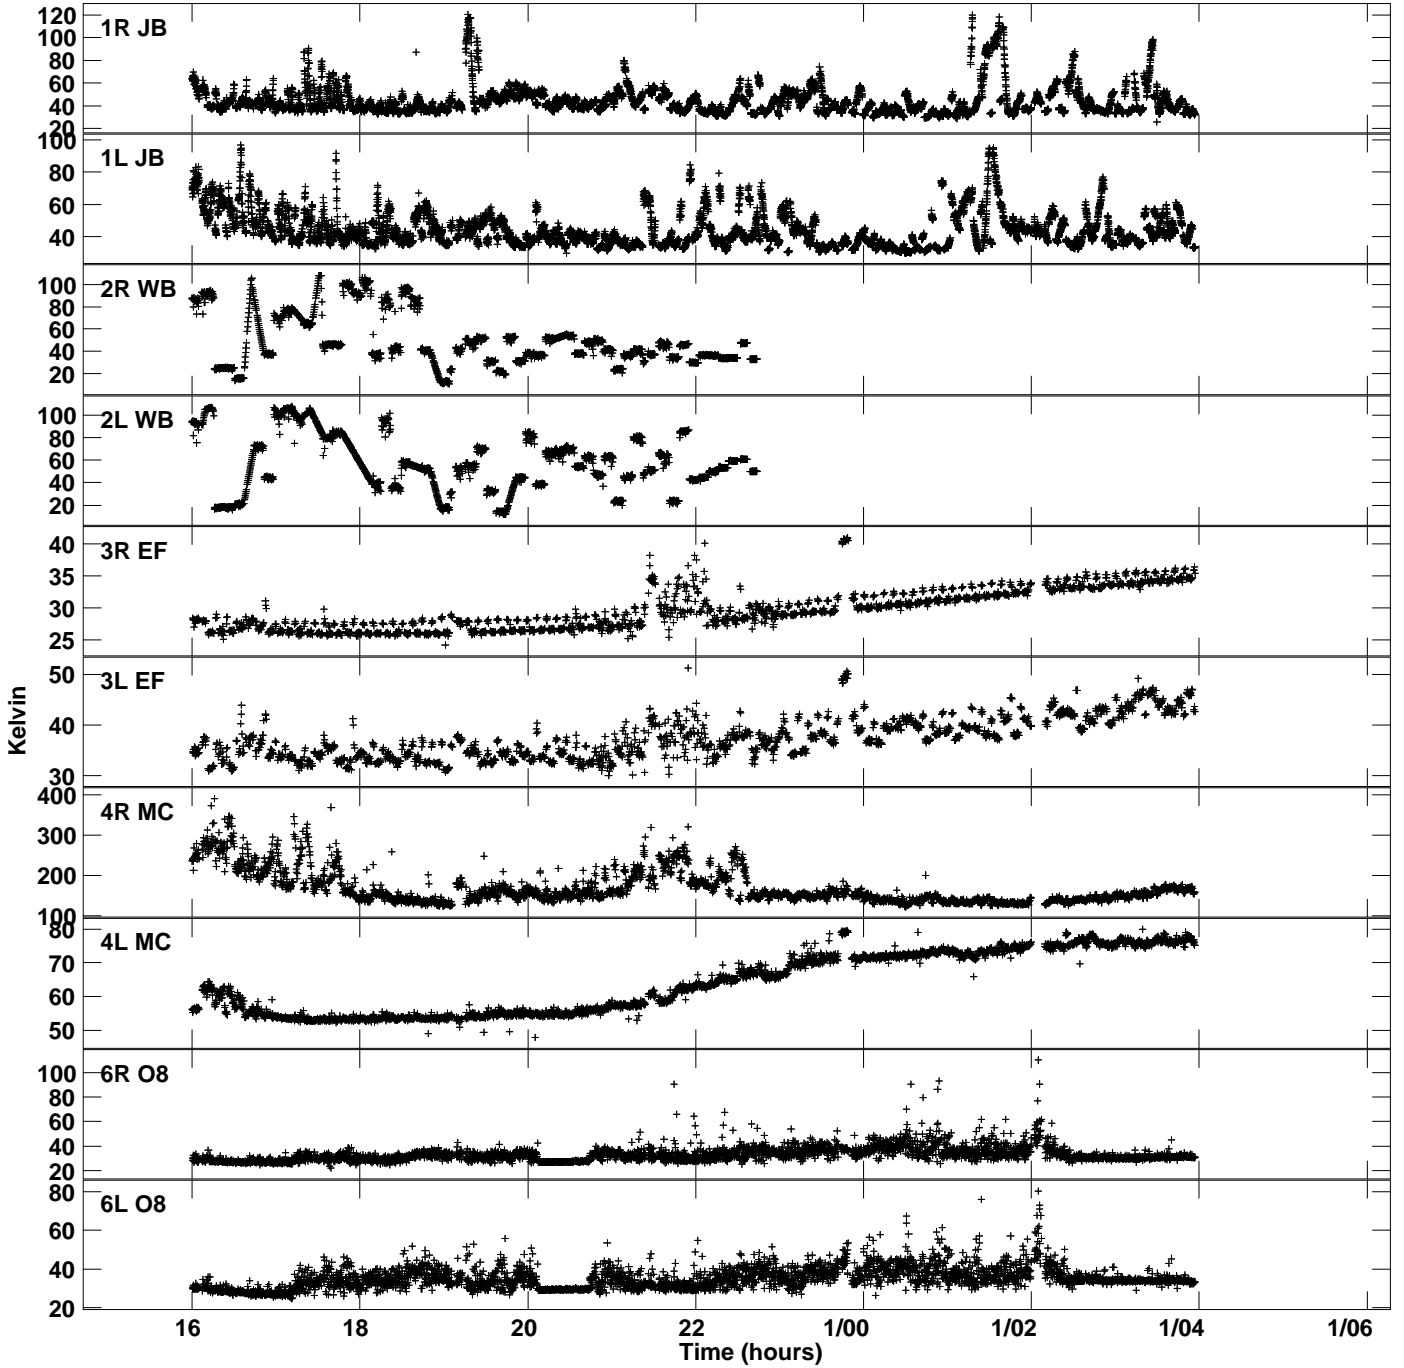

Plot file version 1 created 11-NOV-2022 12:47:02
Tsys vs UTC time for GM081A_2.UVDATA.1
TY 1 Rpol & Lpol IF 1

Plot file version 2 created 11-NOV-2022 12:47:02
Tsys vs UTC time for GM081A_2.UVDATA.1
TY 1 Rpol & Lpol IF 1

Plot file version 3 created 11-NOV-2022 12:47:02
Tsys vs UTC time for GM081A_2.UVDATA.1
TY 1 Rpol & Lpol IF 1

Plot file version 4 created 11-NOV-2022 12:47:02
Tsys vs UTC time for GM081A_2.UVDATA.1
TY 1 Rpol & Lpol IF 1

Plot file version 5 created 11-NOV-2022 12:47:02
Tsys vs UTC time for GM081A_2.UVDATA.1
TY 1 Rpol & Lpol IF 1