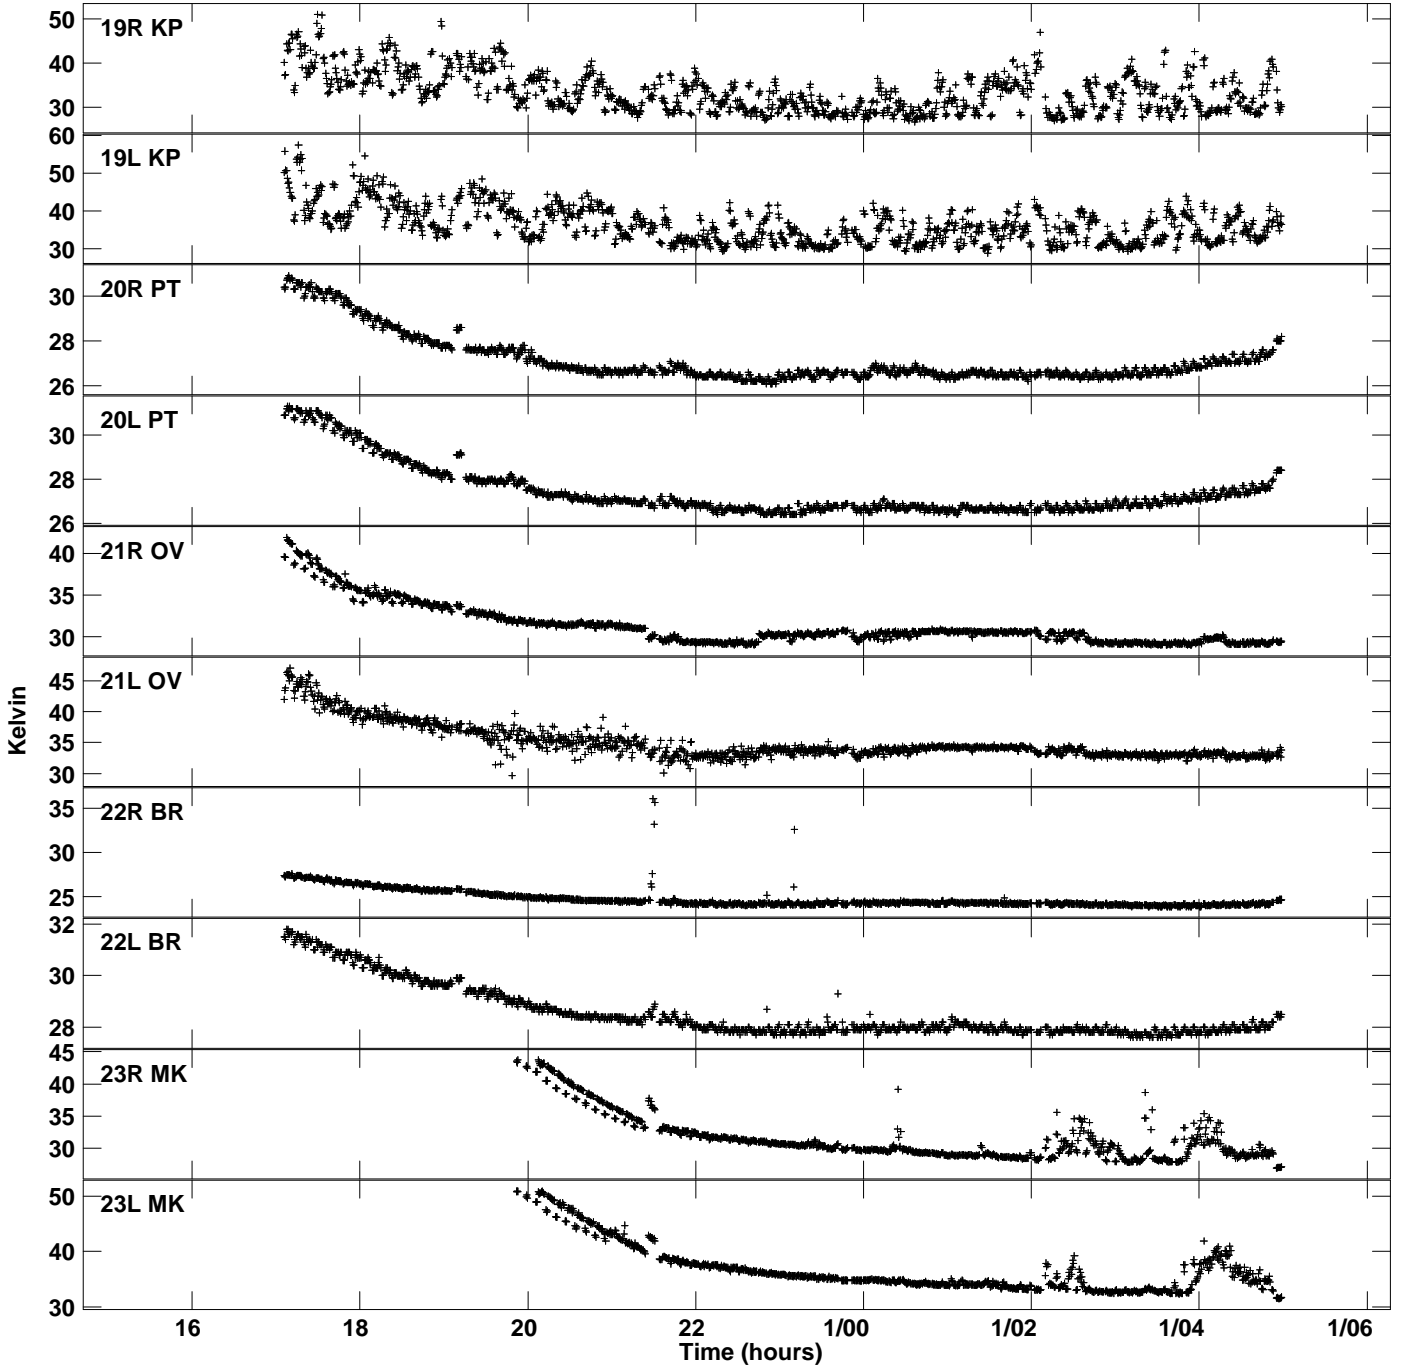

Plot file version 1 created 11-NOV-2022 12:47:02
Tsys vs UTC time for GM081A_2.UVDATA.1
TY 1 Rpol & Lpol IF 1

Plot file version 2 created 11-NOV-2022 12:47:02
Tsys vs UTC time for GM081A_2.UVDATA.1
TY 1 Rpol & Lpol IF 1

Plot file version 3 created 11-NOV-2022 12:47:02
Tsys vs UTC time for GM081A_2.UVDATA.1
TY 1 Rpol & Lpol IF 1

Plot file version 4 created 11-NOV-2022 12:47:02
Tsys vs UTC time for GM081A_2.UVDATA.1
TY 1 Rpol & Lpol IF 1

Plot file version 5 created 11-NOV-2022 12:47:02
Tsys vs UTC time for GM081A_2.UVDATA.1
TY 1 Rpol & Lpol IF 1