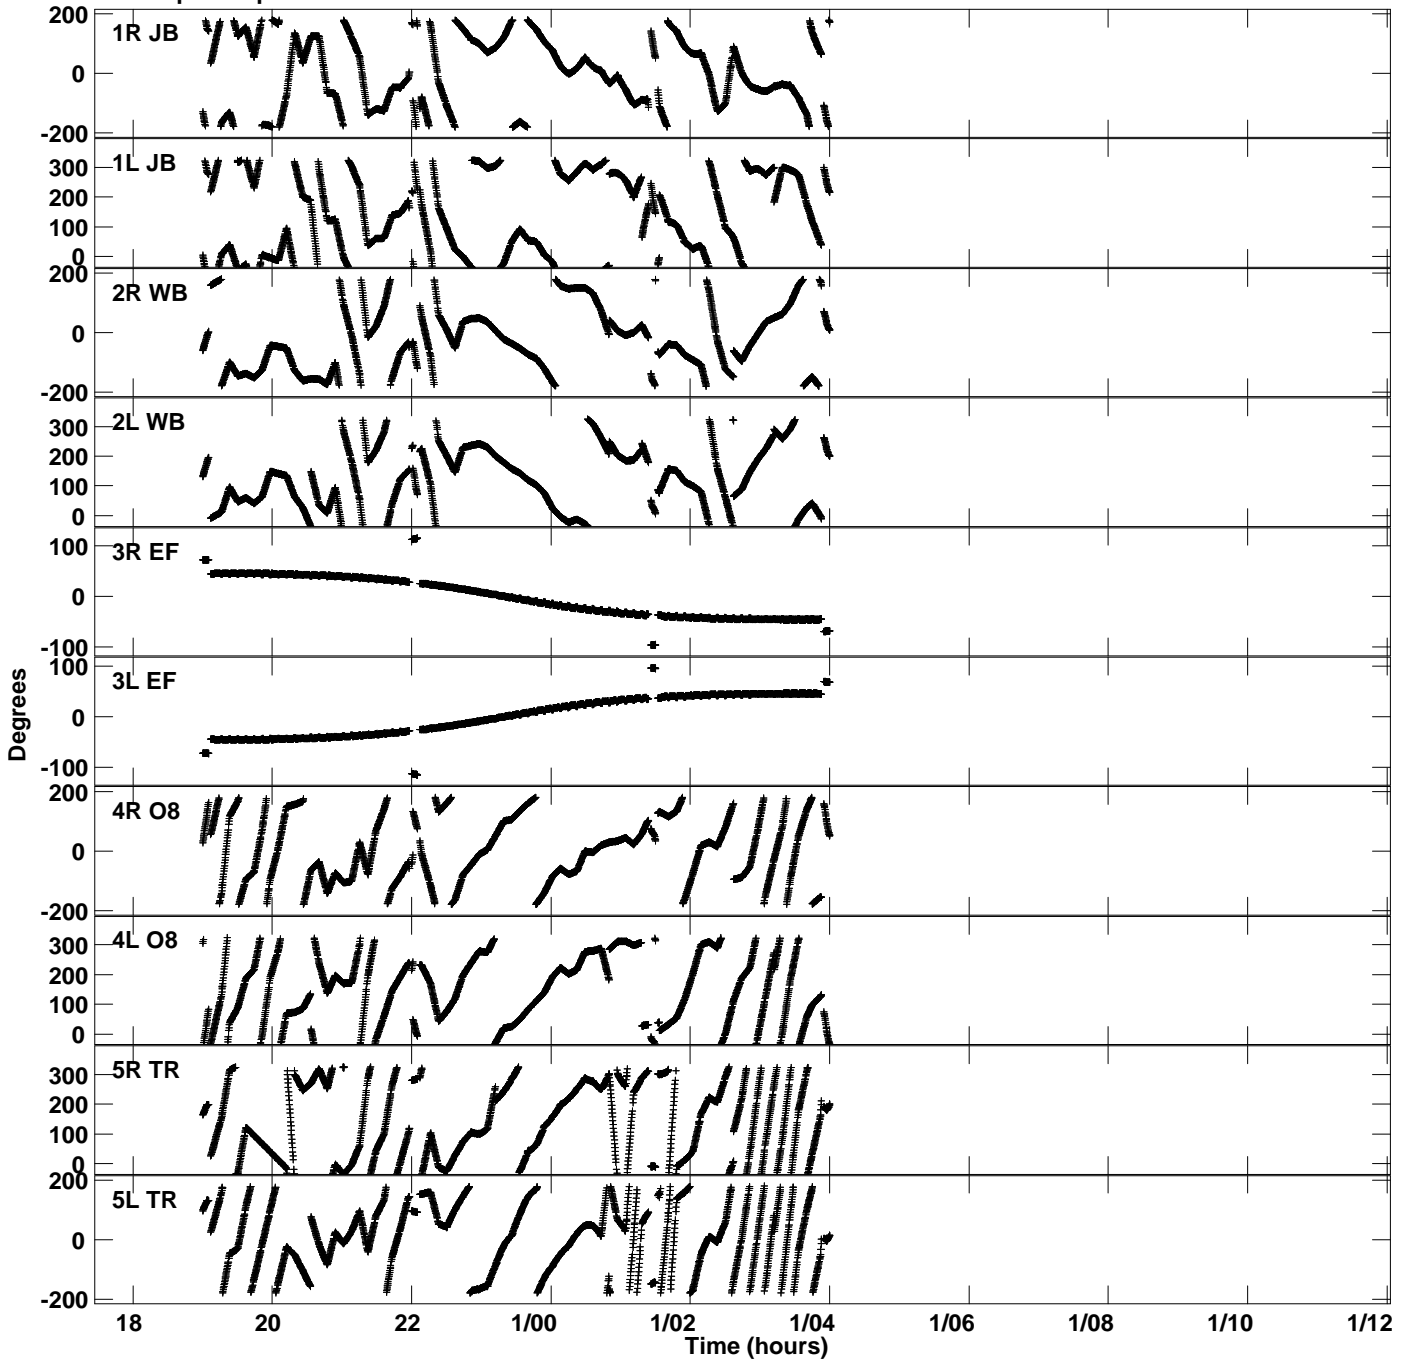

Plot file version 1 created 04-SEP-2023 13:28:31
Gain phs vs UTC time for GM081C_2.UVDATA.1
CL 3 Rpol & Lpol IF 1

Plot file version 2 created 04-SEP-2023 13:28:31
Gain phs vs UTC time for GM081C_2.UVDATA.1
CL 3 Rpol & Lpol IF 1

Plot file version 3 created 04-SEP-2023 13:28:31
Gain phs vs UTC time for GM081C_2.UVDATA.1
CL 3 Rpol & Lpol IF 1

Plot file version 4 created 04-SEP-2023 13:28:31
Gain phs vs UTC time for GM081C_2.UVDATA.1
CL 3 Rpol & Lpol IF 1