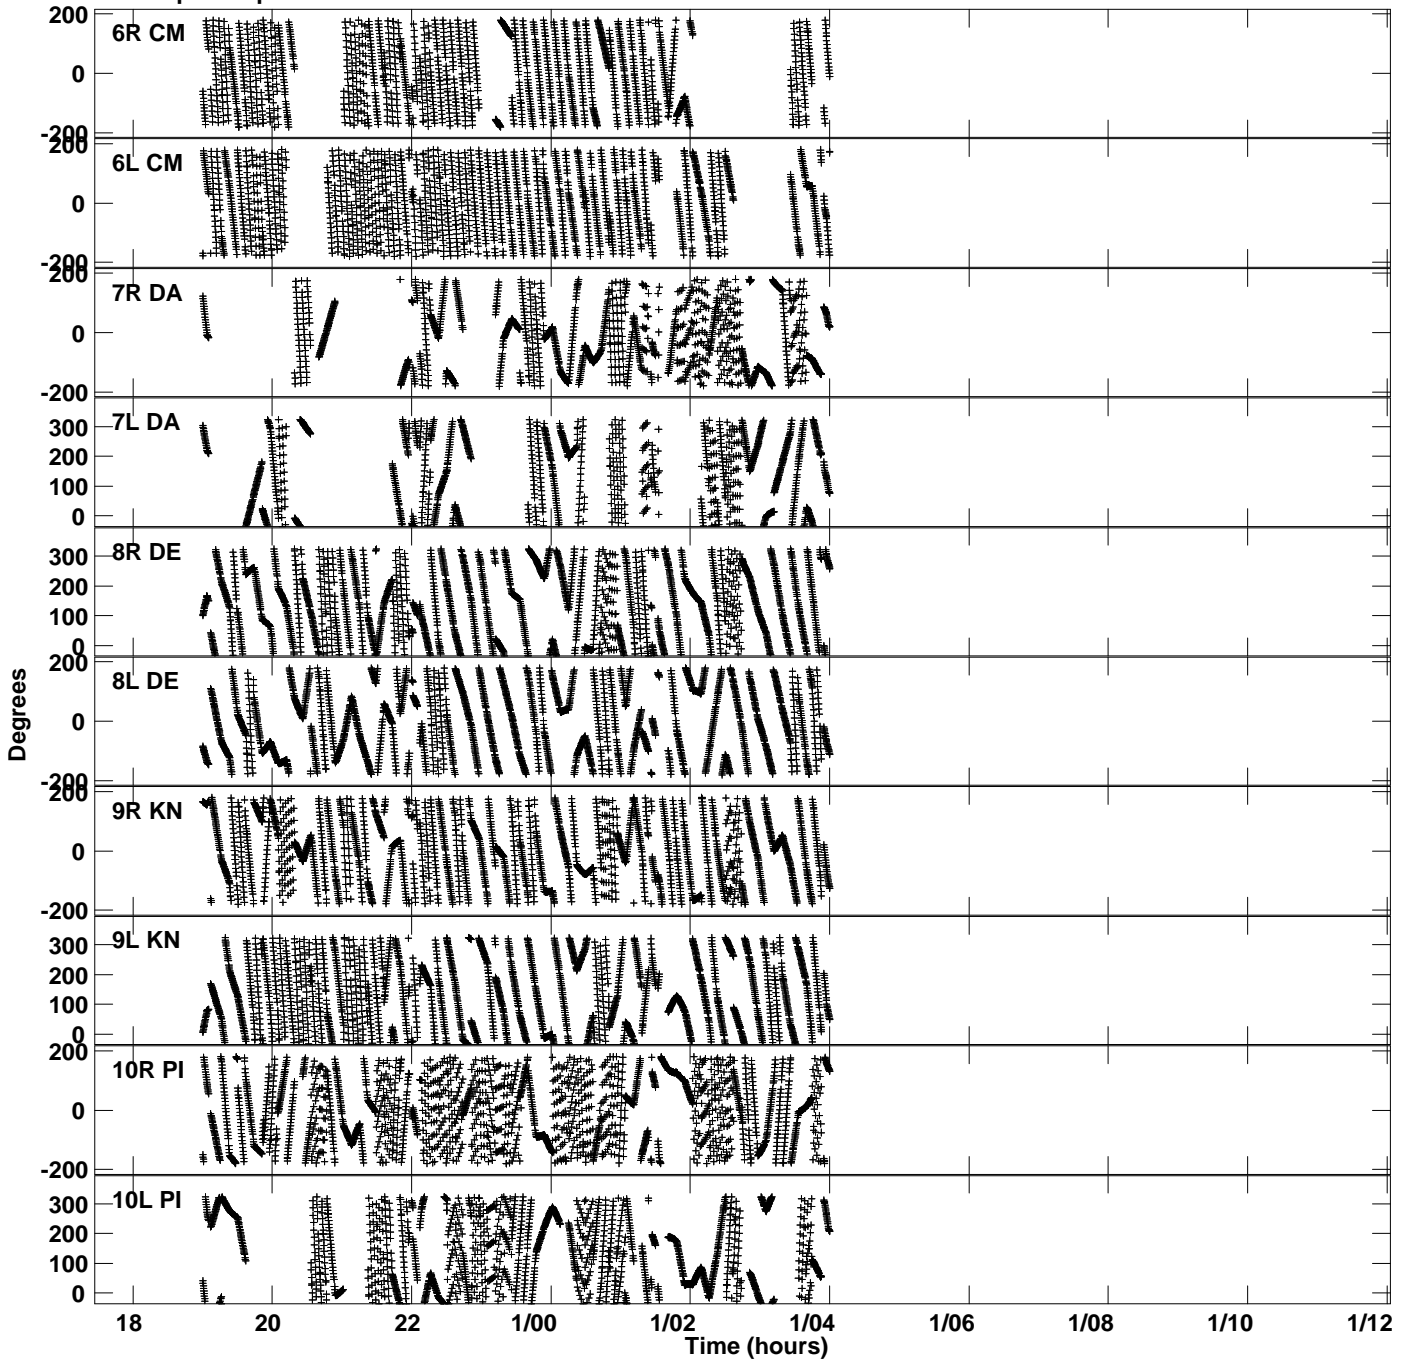

Plot file version 1 created 04-SEP-2023 13:28:31
Gain phs vs UTC time for GM081C_2.UVDATA.1
CL 3 Rpol & Lpol IF 1

Plot file version 2 created 04-SEP-2023 13:28:31
Gain phs vs UTC time for GM081C_2.UVDATA.1
CL 3 Rpol & Lpol IF 1

Plot file version 3 created 04-SEP-2023 13:28:31
Gain phs vs UTC time for GM081C_2.UVDATA.1
CL 3 Rpol & Lpol IF 1

Plot file version 4 created 04-SEP-2023 13:28:31
Gain phs vs UTC time for GM081C_2.UVDATA.1
CL 3 Rpol & Lpol IF 1