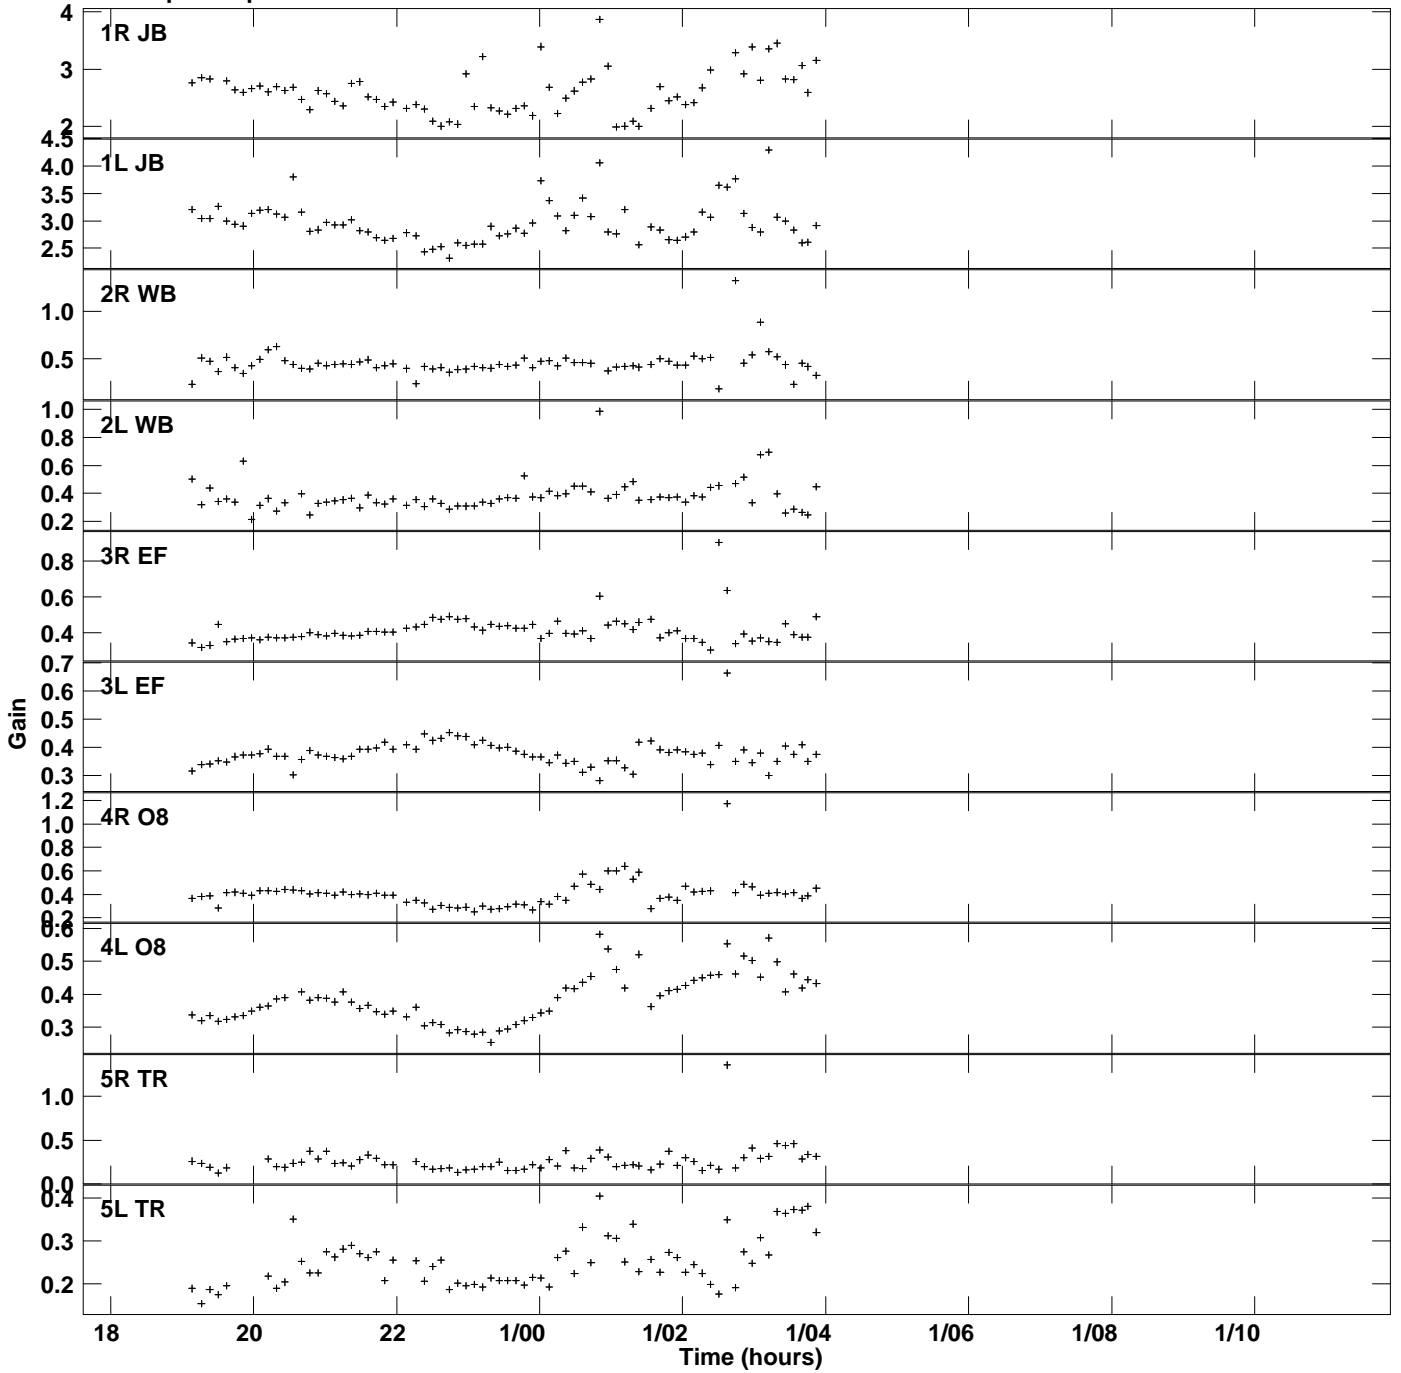

Plot file version 1 created 04-SEP-2023 13:51:32  
Gain amp vs UTC time for J1642+2523.MULTI.1  
SN 2 Rpol & Lpol IF 1

Plot file version 2 created 04-SEP-2023 13:51:32  
Gain amp vs UTC time for J1642+2523.MULTI.1  
SN 2 Rpol & Lpol IF 1

Plot file version 3 created 04-SEP-2023 13:51:32  
Gain amp vs UTC time for J1642+2523.MULTI.1  
SN 2 Rpol & Lpol IF 1

Plot file version 4 created 04-SEP-2023 13:51:32  
Gain amp vs UTC time for J1642+2523.MULTI.1  
SN 2 Rpol & Lpol IF 1