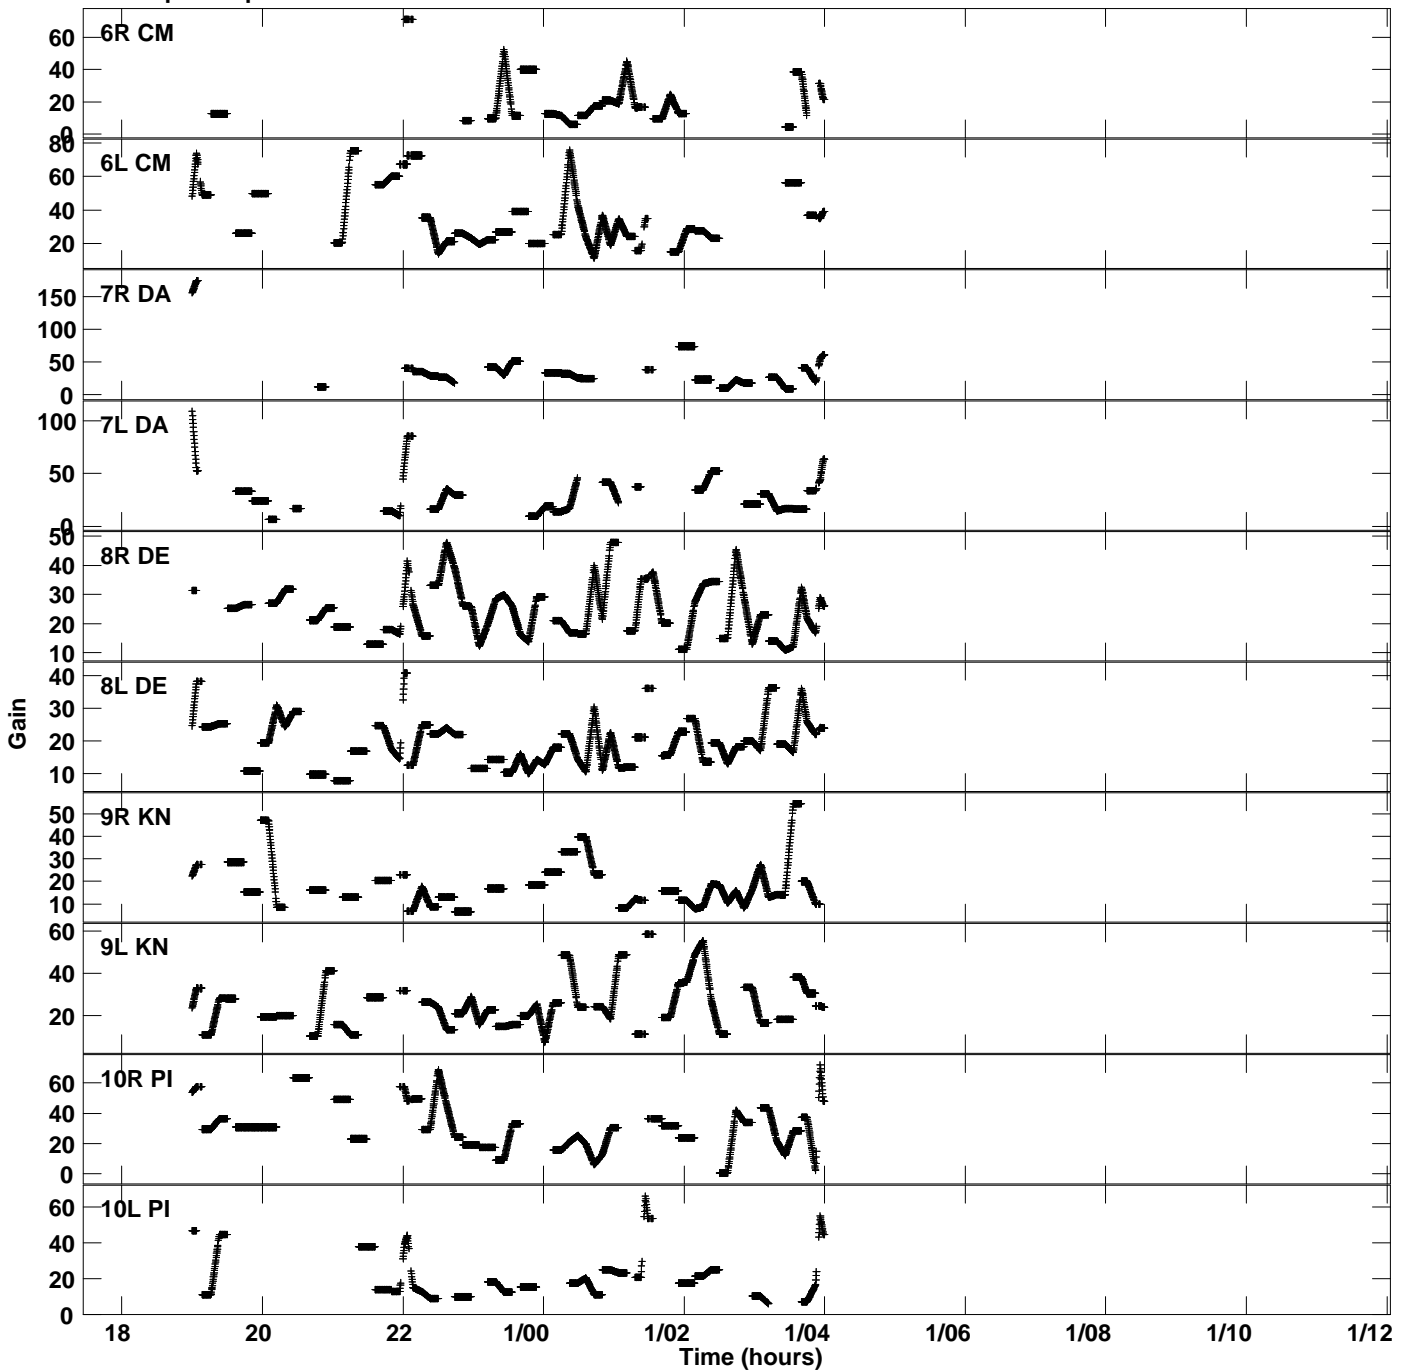

Plot file version 1 created 04-SEP-2023 13:52:18
Gain amp vs UTC time for GM081C_2.TMP.1
CL 4 Rpol & Lpol IF 1

Plot file version 2 created 04-SEP-2023 13:52:18
Gain amp vs UTC time for GM081C_2.TMP.1
CL 4 Rpol & Lpol IF 1

Plot file version 3 created 04-SEP-2023 13:52:18
Gain amp vs UTC time for GM081C_2.TMP.1
CL 4 Rpol & Lpol IF 1

Plot file version 4 created 04-SEP-2023 13:52:18
Gain amp vs UTC time for GM081C_2.TMP.1
CL 4 Rpol & Lpol IF 1