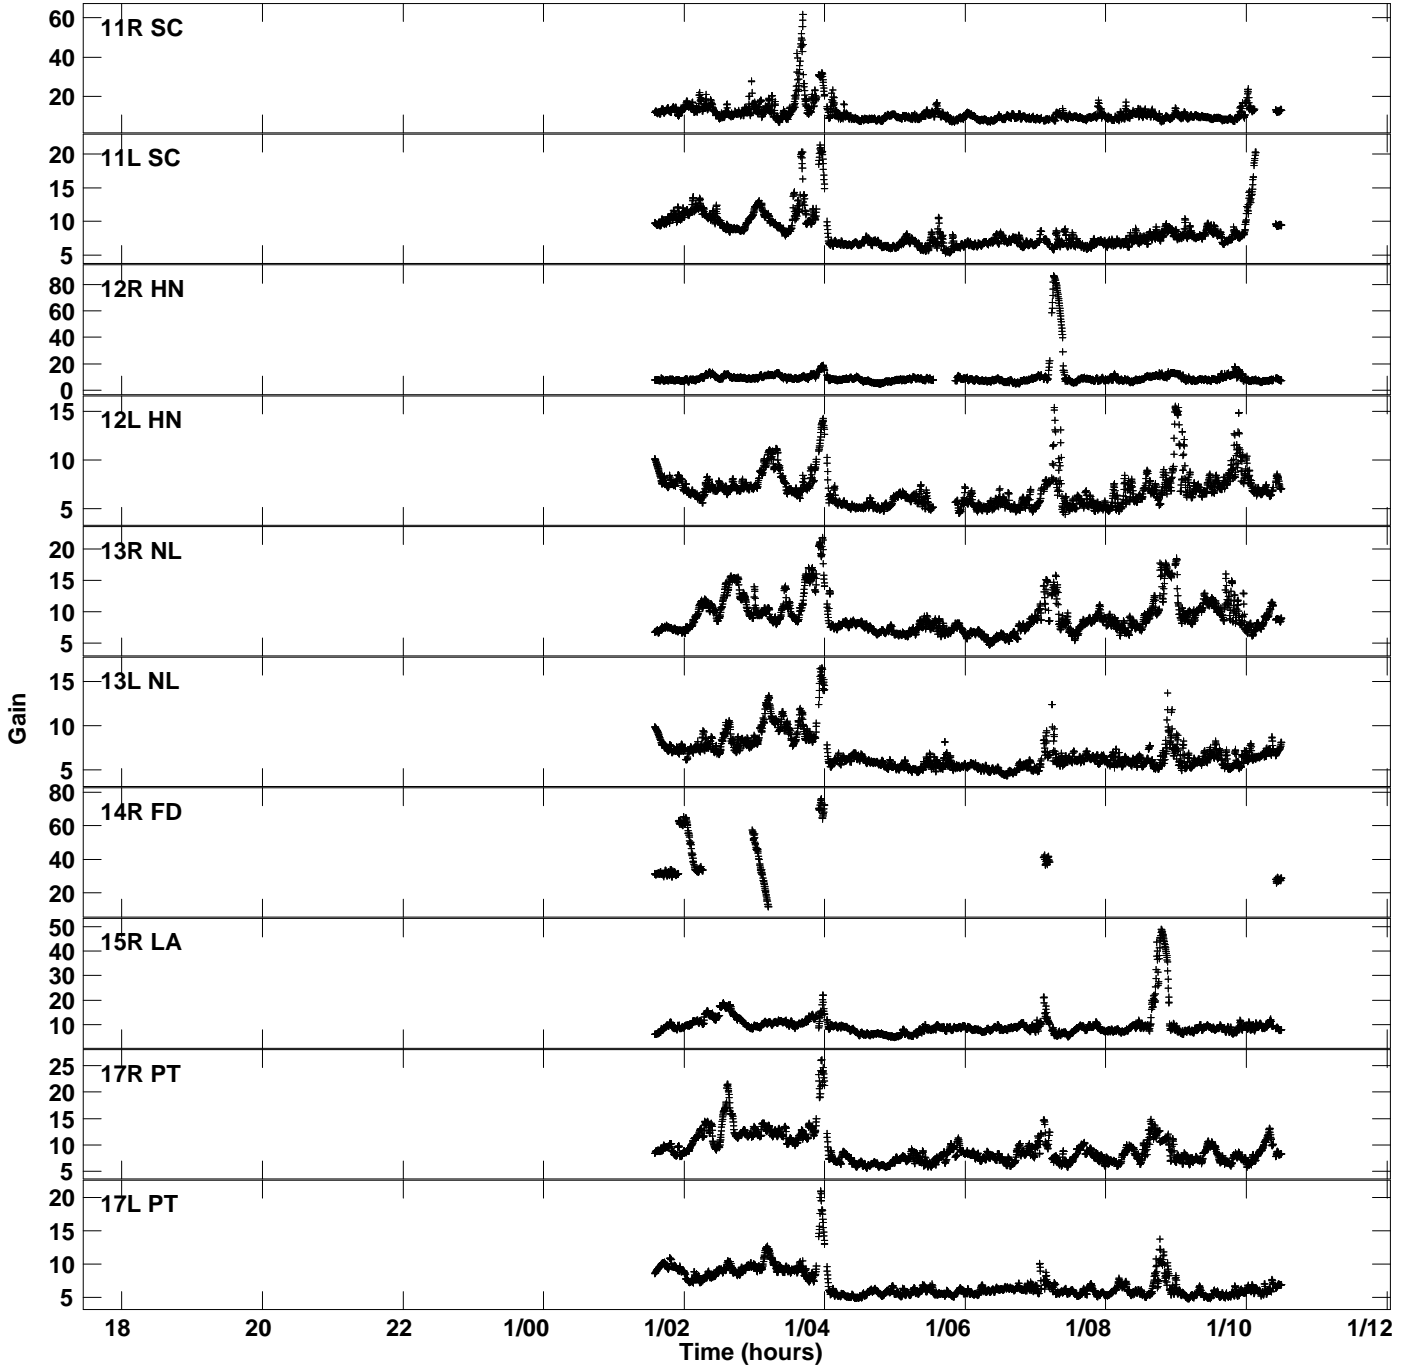

Plot file version 1 created 04-SEP-2023 13:52:18
Gain amp vs UTC time for GM081C_2.TMP.1
CL 4 Rpol & Lpol IF 1

Plot file version 2 created 04-SEP-2023 13:52:18
Gain amp vs UTC time for GM081C_2.TMP.1
CL 4 Rpol & Lpol IF 1

Plot file version 3 created 04-SEP-2023 13:52:18
Gain amp vs UTC time for GM081C_2.TMP.1
CL 4 Rpol & Lpol IF 1

Plot file version 4 created 04-SEP-2023 13:52:18
Gain amp vs UTC time for GM081C_2.TMP.1
CL 4 Rpol & Lpol IF 1