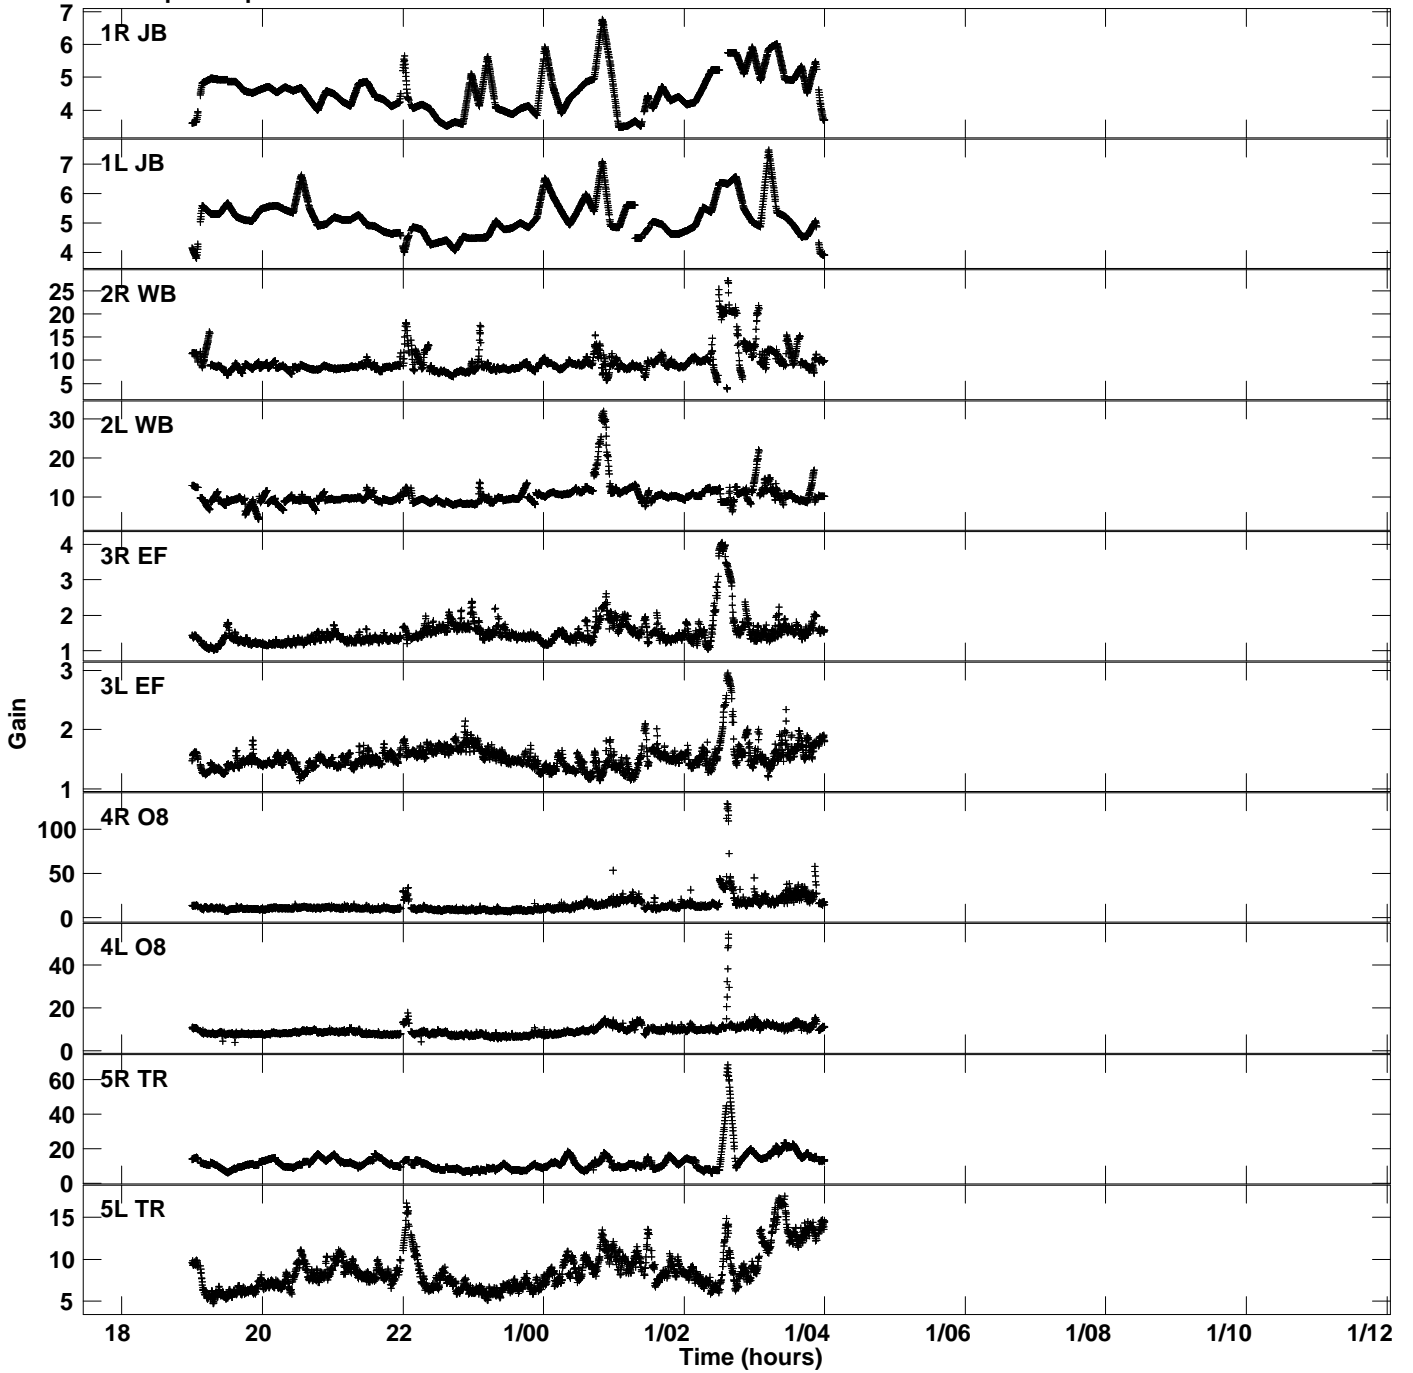

Plot file version 1 created 04-SEP-2023 13:52:18
Gain amp vs UTC time for GM081C_2.TMP.1
CL 4 Rpol & Lpol IF 1

Plot file version 2 created 04-SEP-2023 13:52:18
Gain amp vs UTC time for GM081C_2.TMP.1
CL 4 Rpol & Lpol IF 1

Plot file version 3 created 04-SEP-2023 13:52:18
Gain amp vs UTC time for GM081C_2.TMP.1
CL 4 Rpol & Lpol IF 1

Plot file version 4 created 04-SEP-2023 13:52:18
Gain amp vs UTC time for GM081C_2.TMP.1
CL 4 Rpol & Lpol IF 1