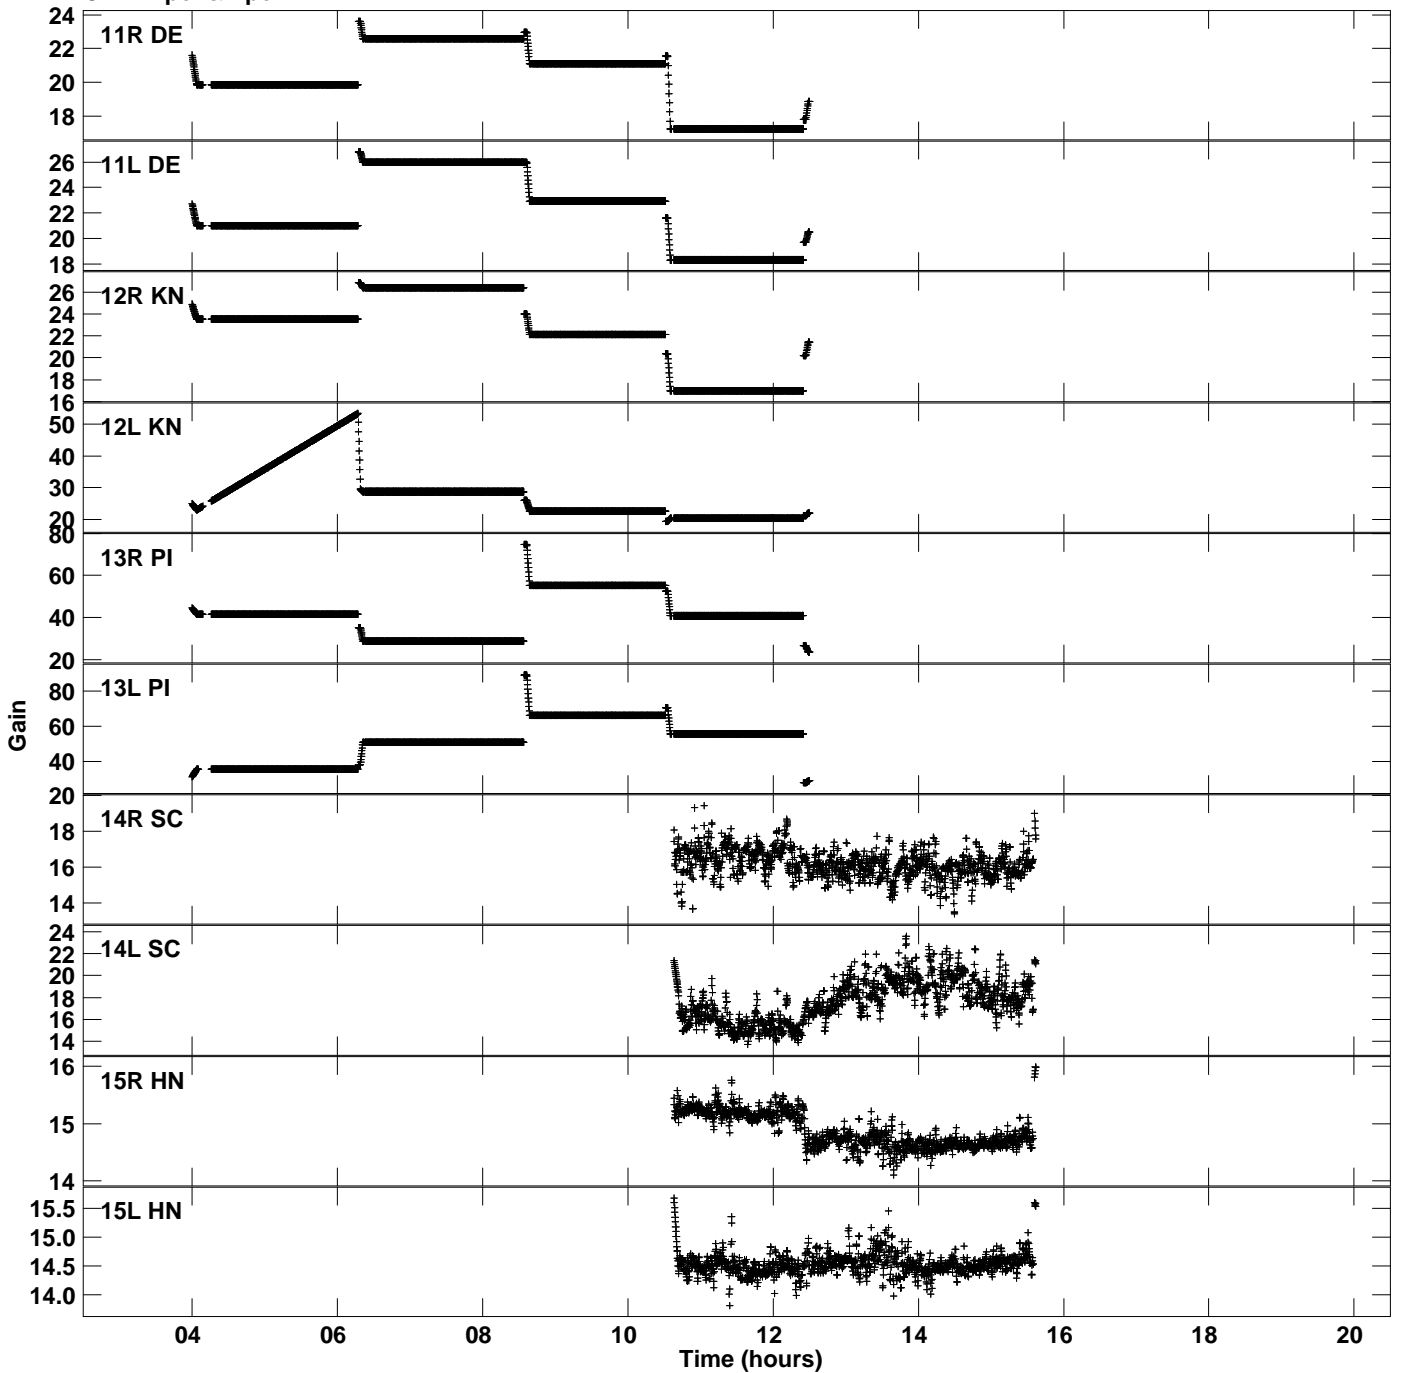

Plot file version 1 created 30-AUG-2023 09:01:59
Gain amp vs UTC time for GM081D_2.TMP.1
CL 4 Rpol & Lpol IF 1

Plot file version 2 created 30-AUG-2023 09:01:59
Gain amp vs UTC time for GM081D_2.TMP.1
CL 4 Rpol & Lpol IF 1

Plot file version 3 created 30-AUG-2023 09:01:59
Gain amp vs UTC time for GM081D_2.TMP.1
CL 4 Rpol & Lpol IF 1

Plot file version 4 created 30-AUG-2023 09:01:59
Gain amp vs UTC time for GM081D_2.TMP.1
CL 4 Rpol & Lpol IF 1

Plot file version 5 created 30-AUG-2023 09:01:59
Gain amp vs UTC time for GM081D_2.TMP.1
CL 4 Rpol & Lpol IF 1