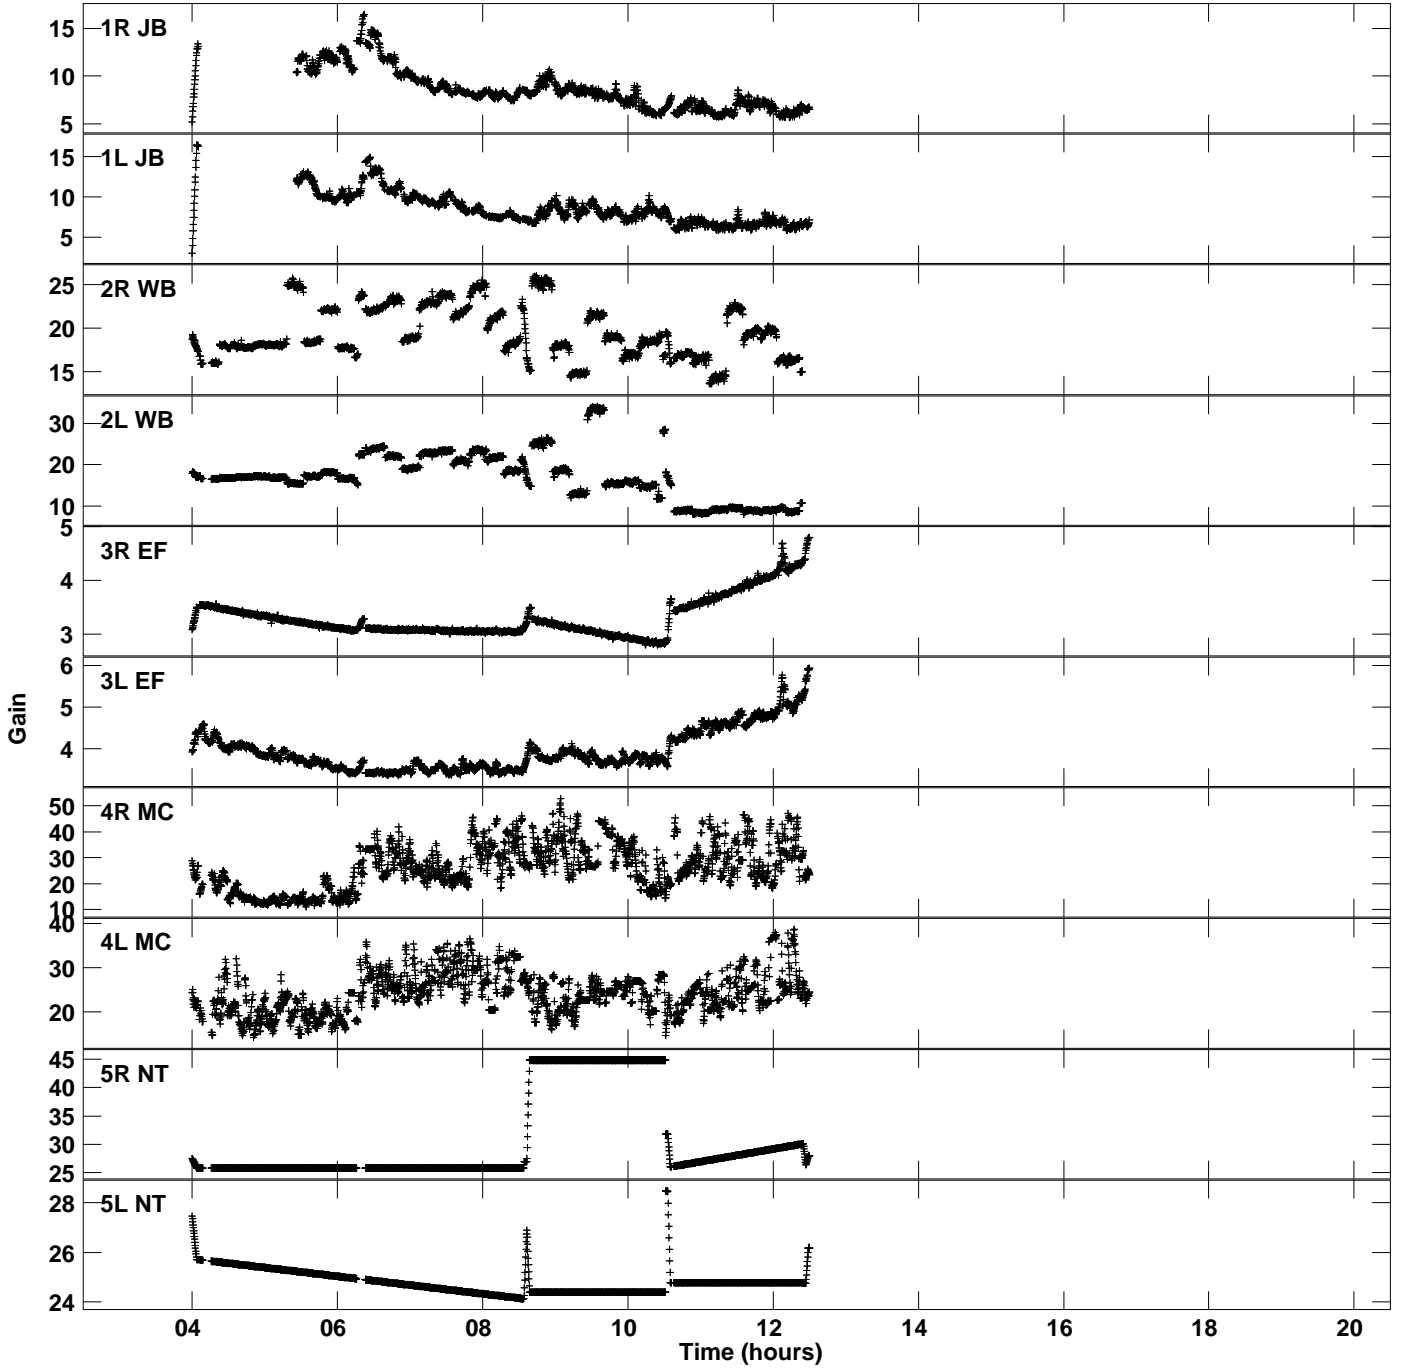

Plot file version 1 created 30-AUG-2023 09:01:59
Gain amp vs UTC time for GM081D_2.TMP.1
CL 4 Rpol & Lpol IF 1

Plot file version 2 created 30-AUG-2023 09:01:59
Gain amp vs UTC time for GM081D_2.TMP.1
CL 4 Rpol & Lpol IF 1

Plot file version 3 created 30-AUG-2023 09:01:59
Gain amp vs UTC time for GM081D_2.TMP.1
CL 4 Rpol & Lpol IF 1

Plot file version 4 created 30-AUG-2023 09:01:59
Gain amp vs UTC time for GM081D_2.TMP.1
CL 4 Rpol & Lpol IF 1

Plot file version 5 created 30-AUG-2023 09:01:59
Gain amp vs UTC time for GM081D_2.TMP.1
CL 4 Rpol & Lpol IF 1