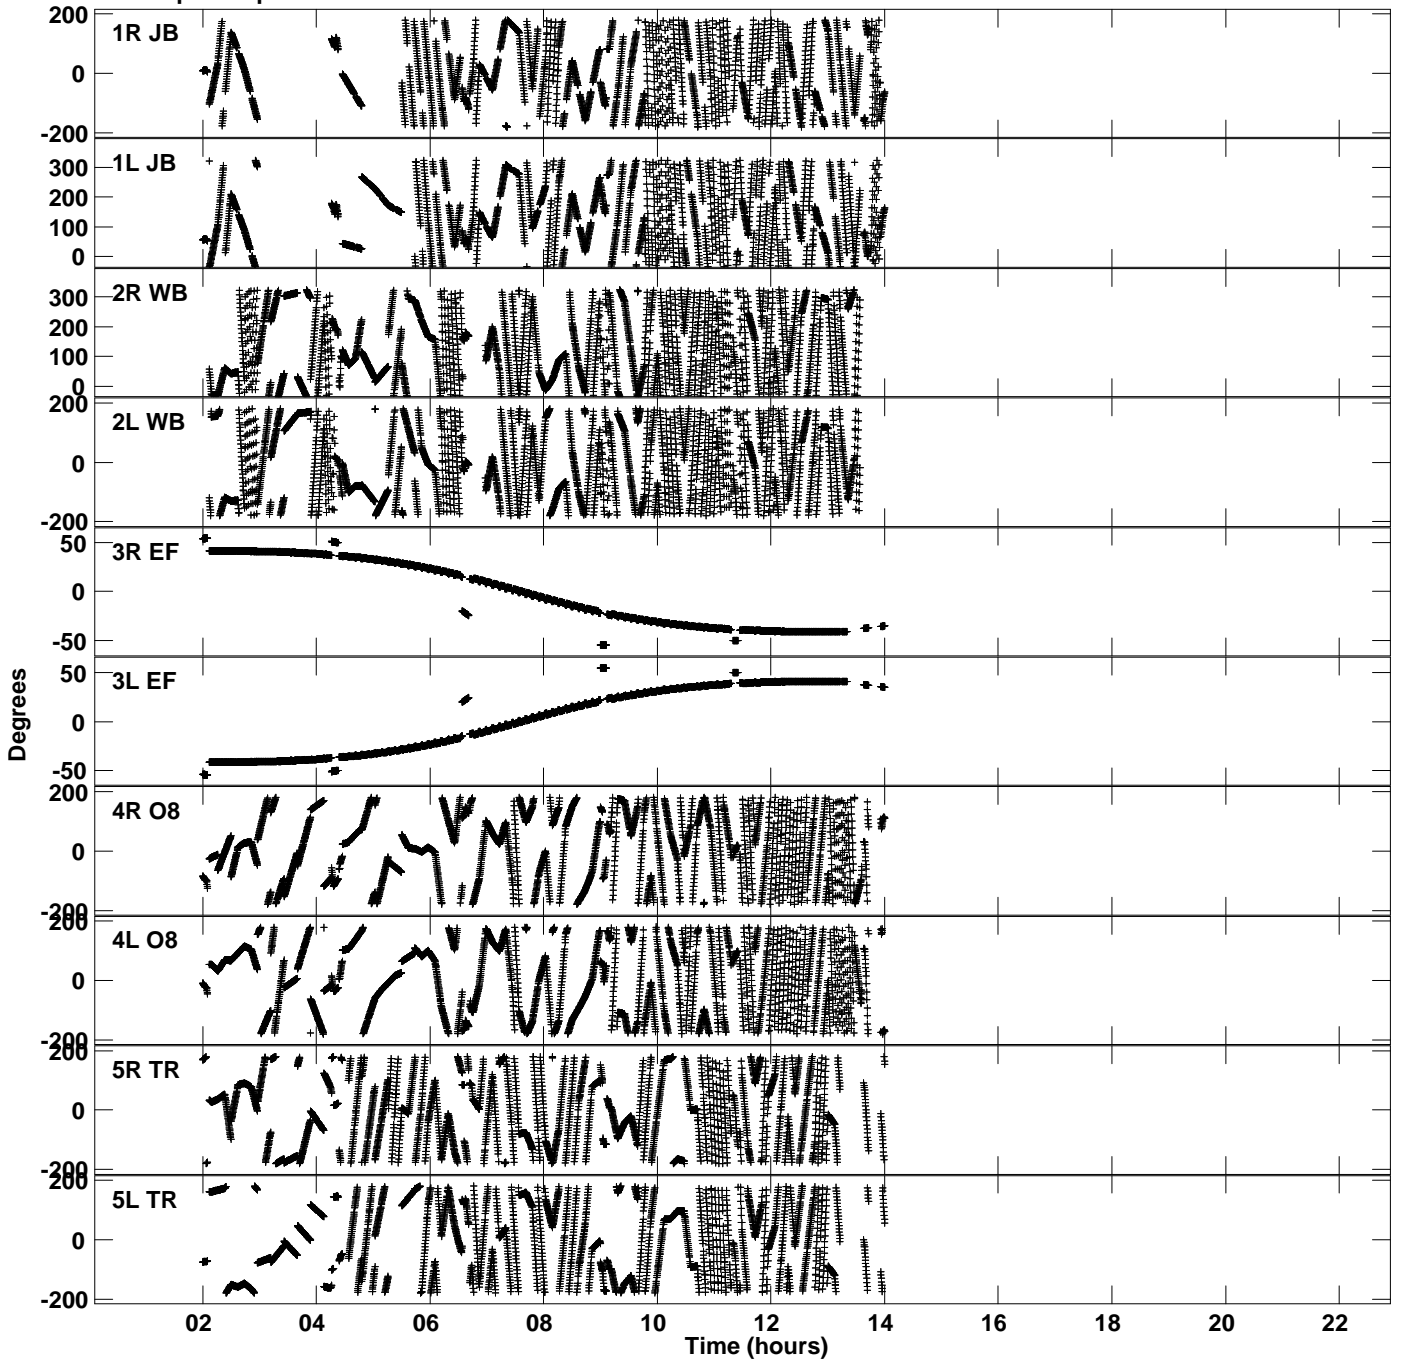

Plot file version 1 created 28-AUG-2023 15:52:27
Gain phs vs UTC time for GM081E_2.UVDATA.1
CL 3 Rpol & Lpol IF 1

Plot file version 2 created 28-AUG-2023 15:52:27
Gain phs vs UTC time for GM081E_2.UVDATA.1
CL 3 Rpol & Lpol IF 1

Plot file version 3 created 28-AUG-2023 15:52:27
Gain phs vs UTC time for GM081E_2.UVDATA.1
CL 3 Rpol & Lpol IF 1

Plot file version 4 created 28-AUG-2023 15:52:27
Gain phs vs UTC time for GM081E_2.UVDATA.1
CL 3 Rpol & Lpol IF 1