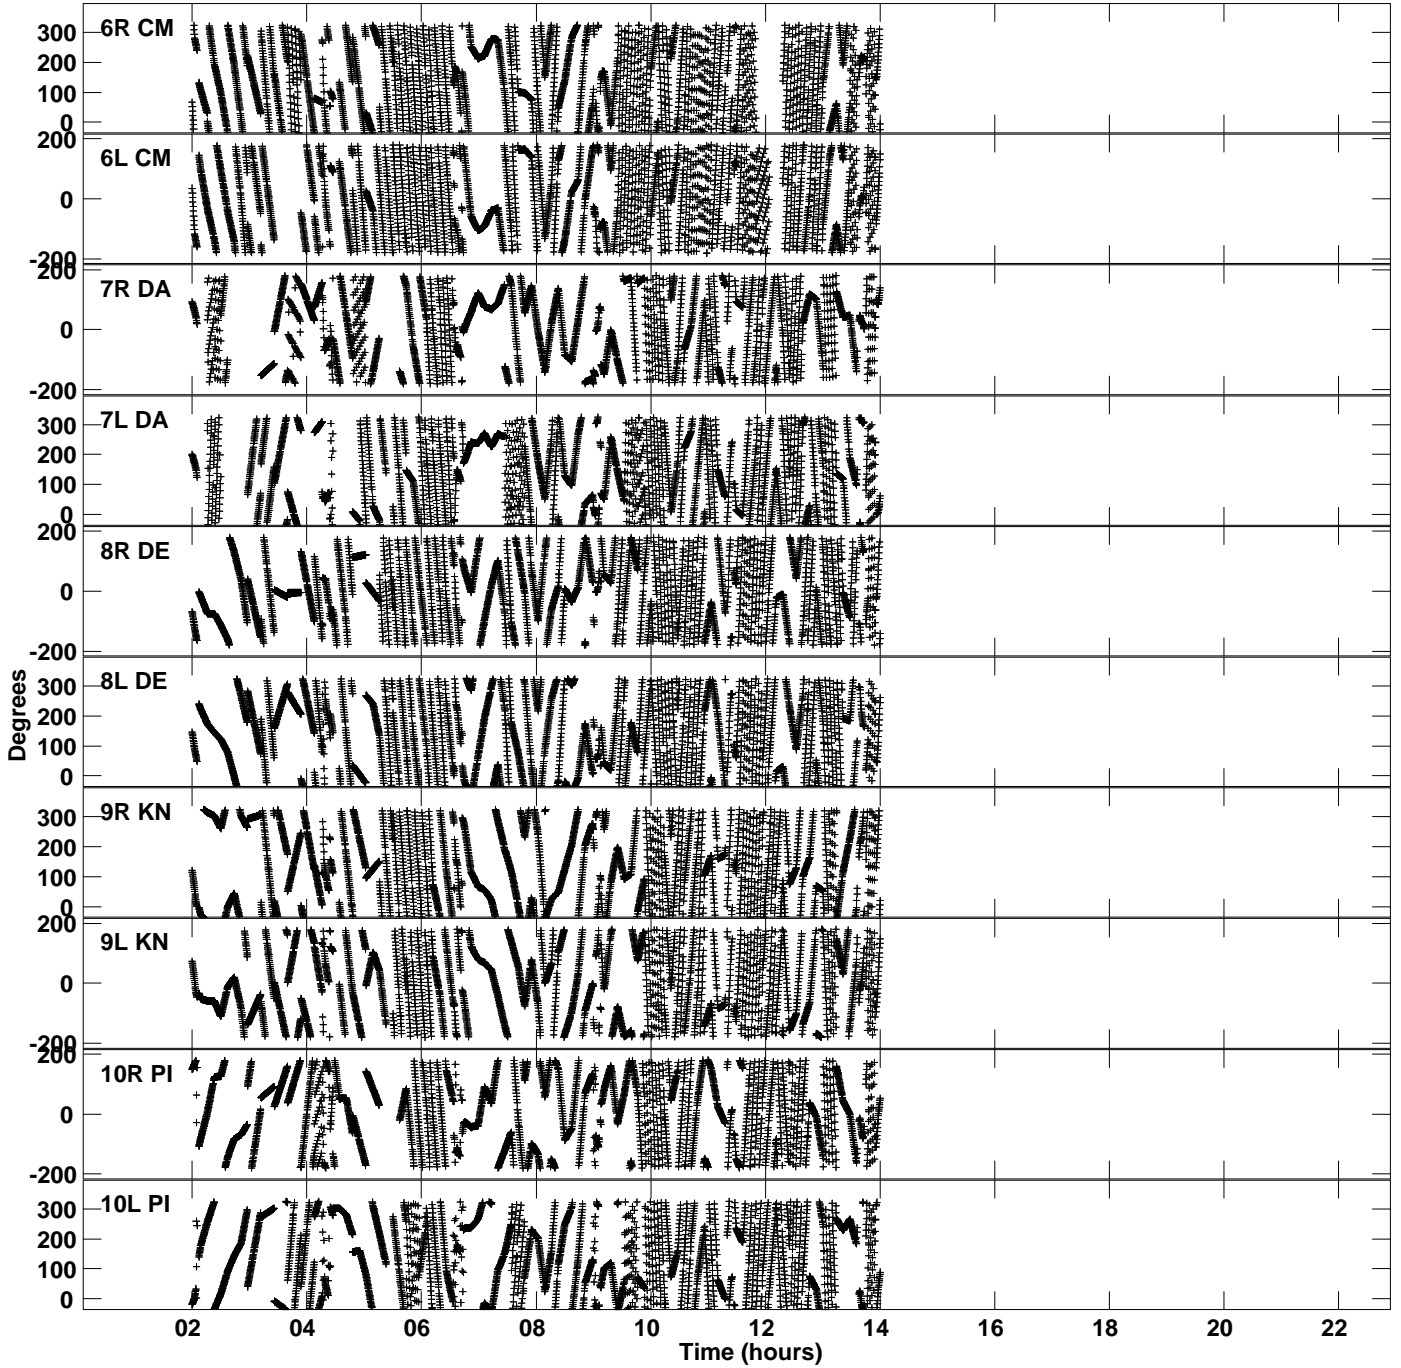

Plot file version 1 created 28-AUG-2023 15:52:27
Gain phs vs UTC time for GM081E_2.UVDATA.1
CL 3 Rpol & Lpol IF 1

Plot file version 2 created 28-AUG-2023 15:52:27
Gain phs vs UTC time for GM081E_2.UVDATA.1
CL 3 Rpol & Lpol IF 1

Plot file version 3 created 28-AUG-2023 15:52:27
Gain phs vs UTC time for GM081E_2.UVDATA.1
CL 3 Rpol & Lpol IF 1

Plot file version 4 created 28-AUG-2023 15:52:27
Gain phs vs UTC time for GM081E_2.UVDATA.1
CL 3 Rpol & Lpol IF 1