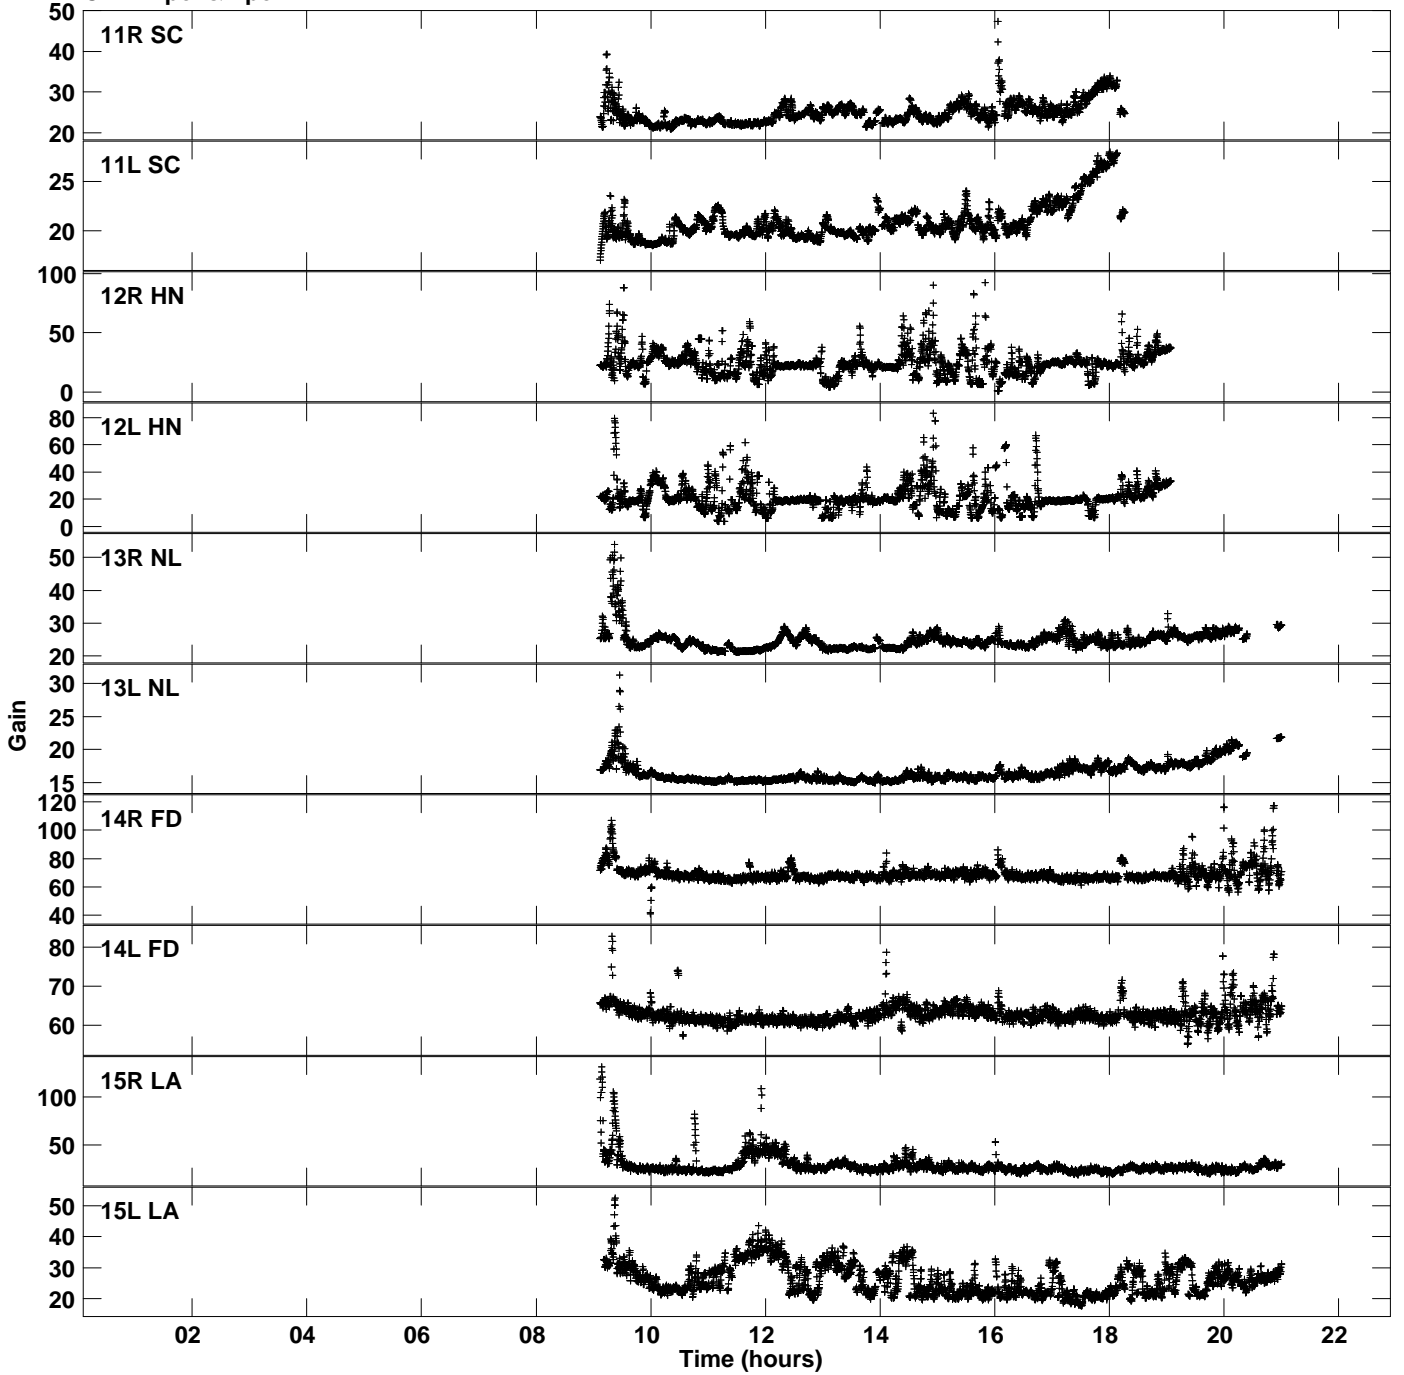

Plot file version 1 created 28-AUG-2023 15:41:54
Gain amp vs UTC time for GM081E_2.UVDATA.1
CL 2 Rpol & Lpol IF 1

Plot file version 2 created 28-AUG-2023 15:41:56
Gain amp vs UTC time for GM081E_2.UVDATA.1
CL 2 Rpol & Lpol IF 1

Plot file version 3 created 28-AUG-2023 15:41:56
Gain amp vs UTC time for GM081E_2.UVDATA.1
CL 2 Rpol & Lpol IF 1

Plot file version 4 created 28-AUG-2023 15:41:56
Gain amp vs UTC time for GM081E_2.UVDATA.1
CL 2 Rpol & Lpol IF 1