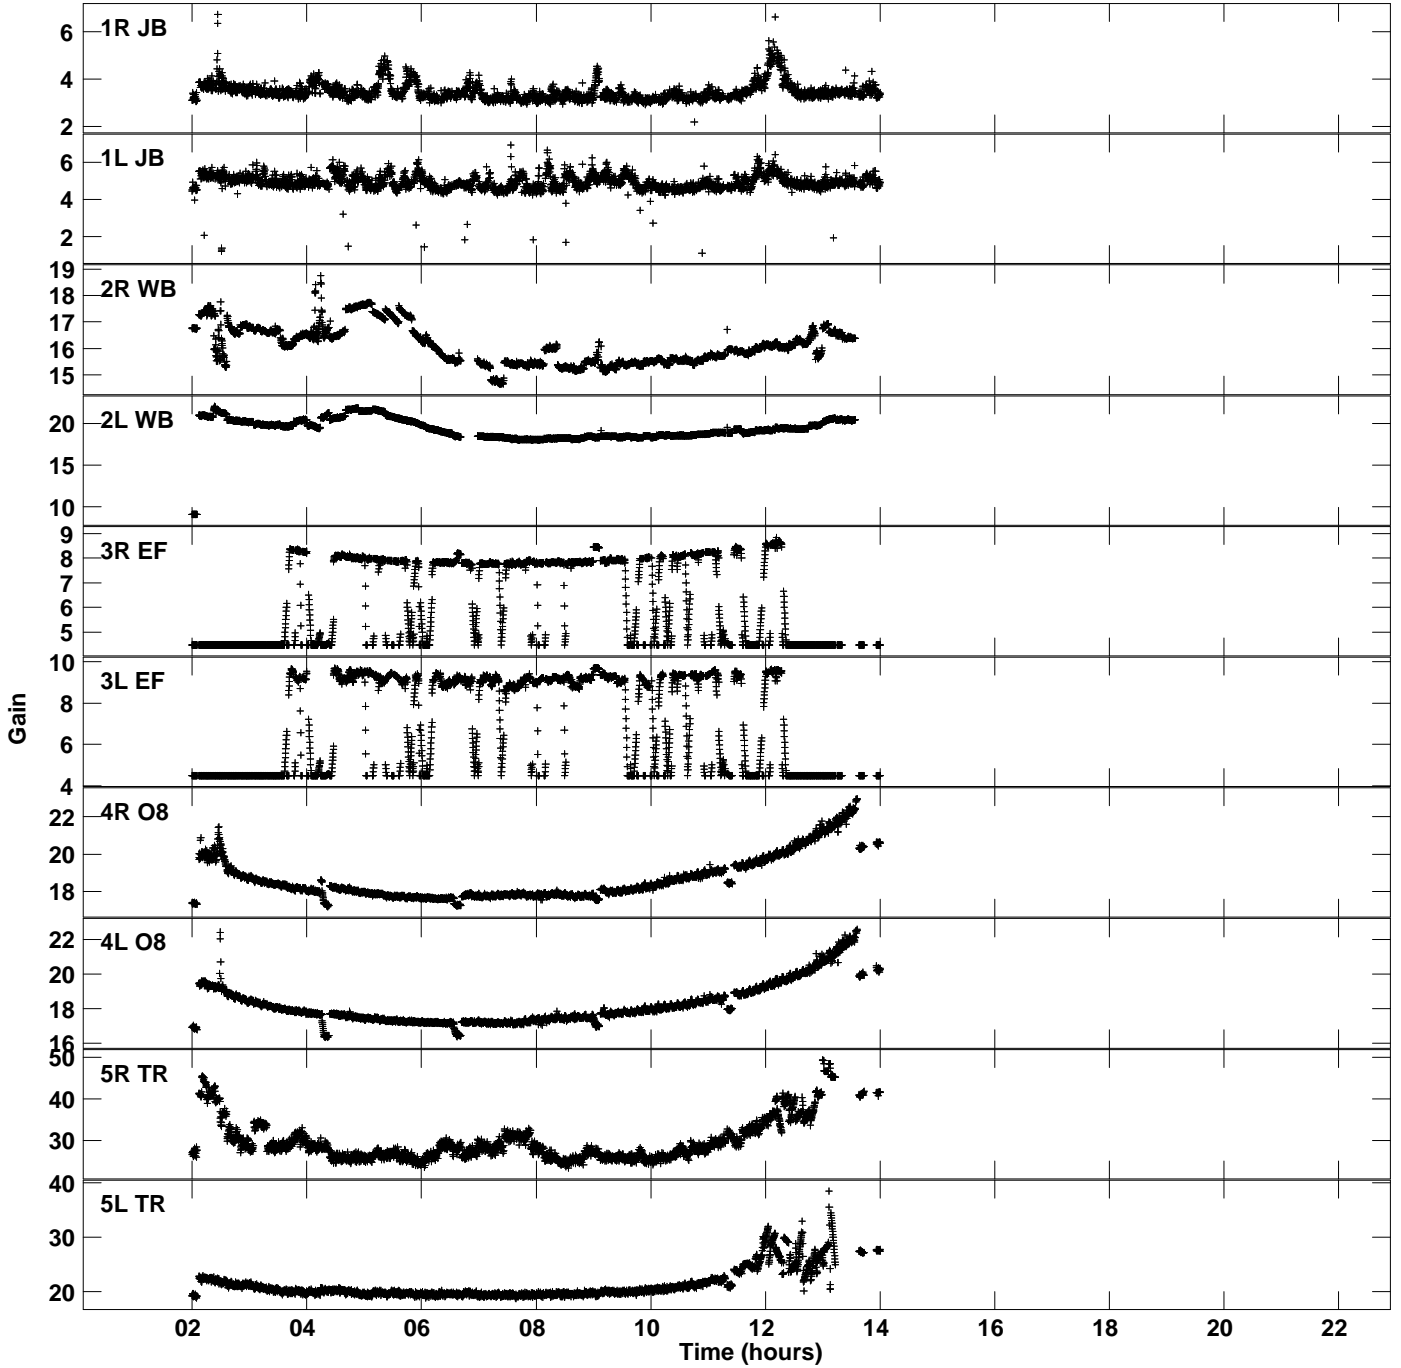

Plot file version 1 created 28-AUG-2023 15:41:54
Gain amp vs UTC time for GM081E_2.UVDATA.1
CL 2 Rpol & Lpol IF 1

Plot file version 2 created 28-AUG-2023 15:41:56
Gain amp vs UTC time for GM081E_2.UVDATA.1
CL 2 Rpol & Lpol IF 1

Plot file version 3 created 28-AUG-2023 15:41:56
Gain amp vs UTC time for GM081E_2.UVDATA.1
CL 2 Rpol & Lpol IF 1

Plot file version 4 created 28-AUG-2023 15:41:56
Gain amp vs UTC time for GM081E_2.UVDATA.1
CL 2 Rpol & Lpol IF 1