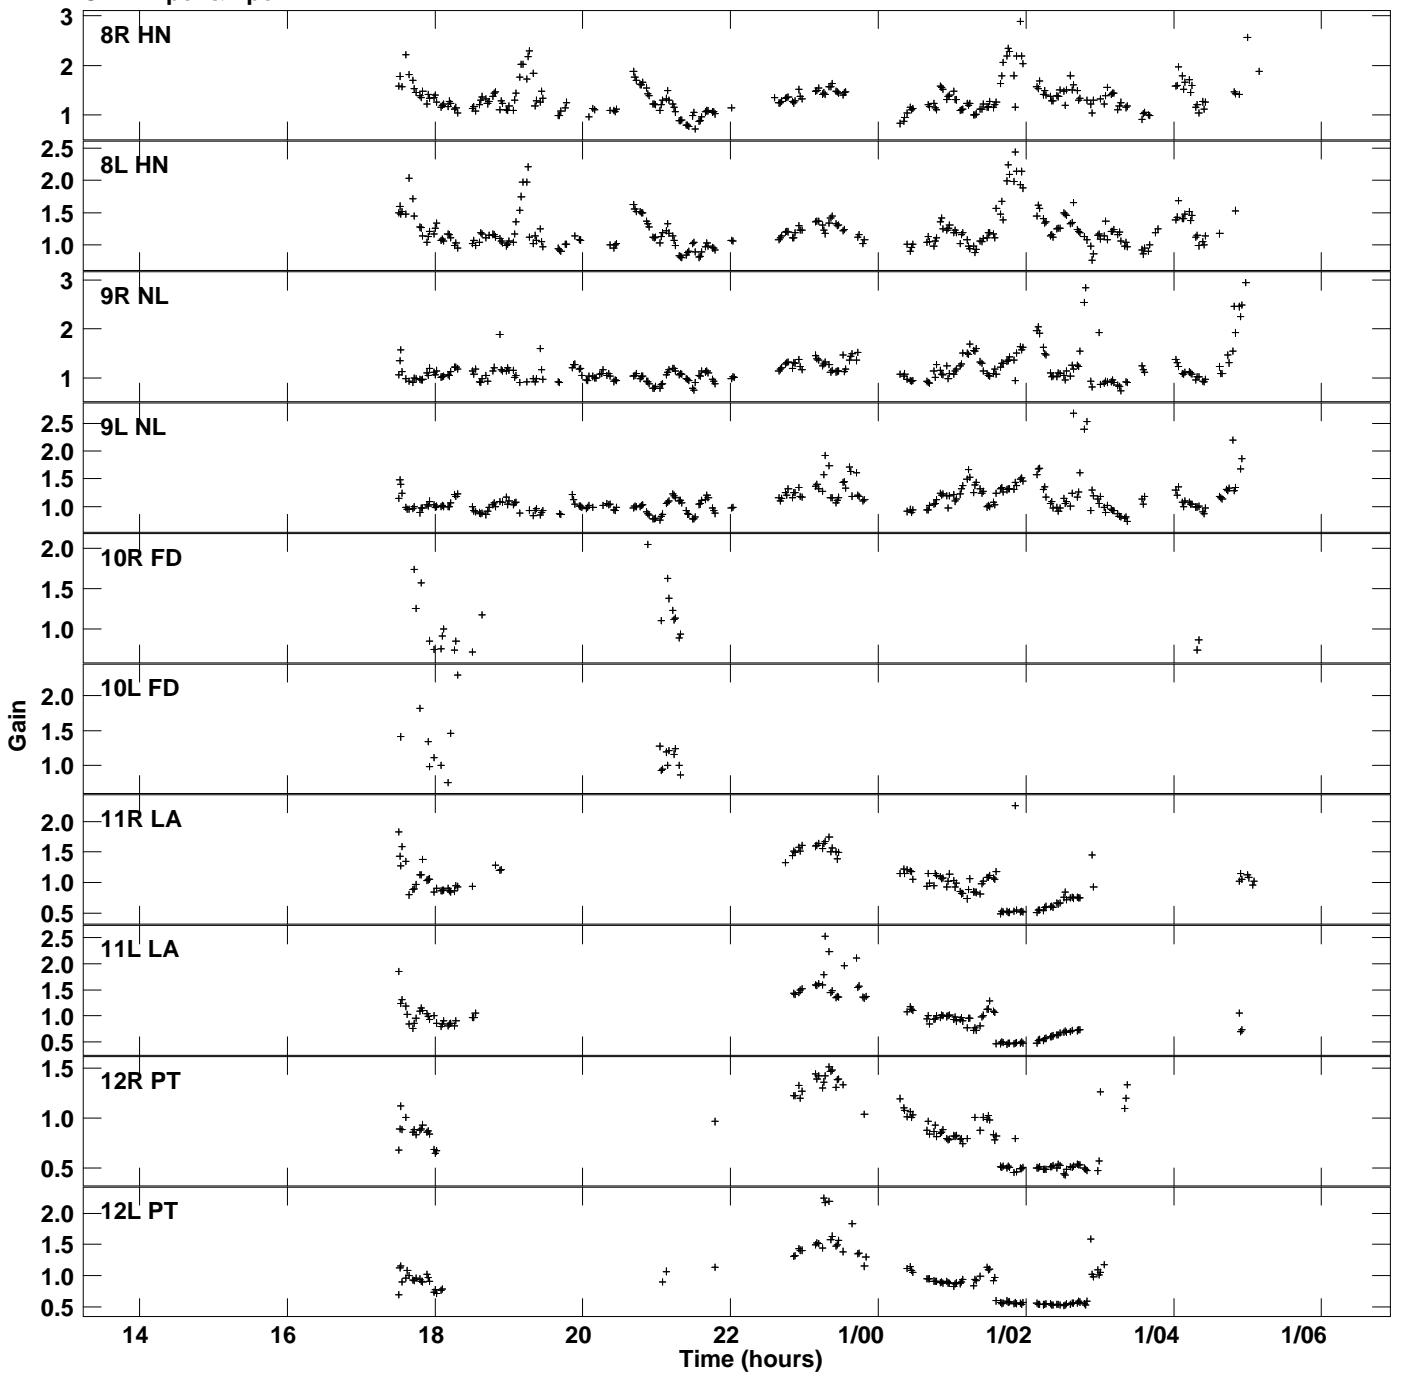

Plot file version 1 created 18-JAN-2016 23:46:07
Gain amp vs UTC time for 3C236.MULTI.1
SN 2 Rpol & Lpol IF 1

Plot file version 2 created 18-JAN-2016 23:46:07
Gain amp vs UTC time for 3C236.MULTI.1
SN 2 Rpol & Lpol IF 1

Plot file version 3 created 18-JAN-2016 23:46:07
Gain amp vs UTC time for 3C236.MULTI.1
SN 2 Rpol & Lpol IF 1