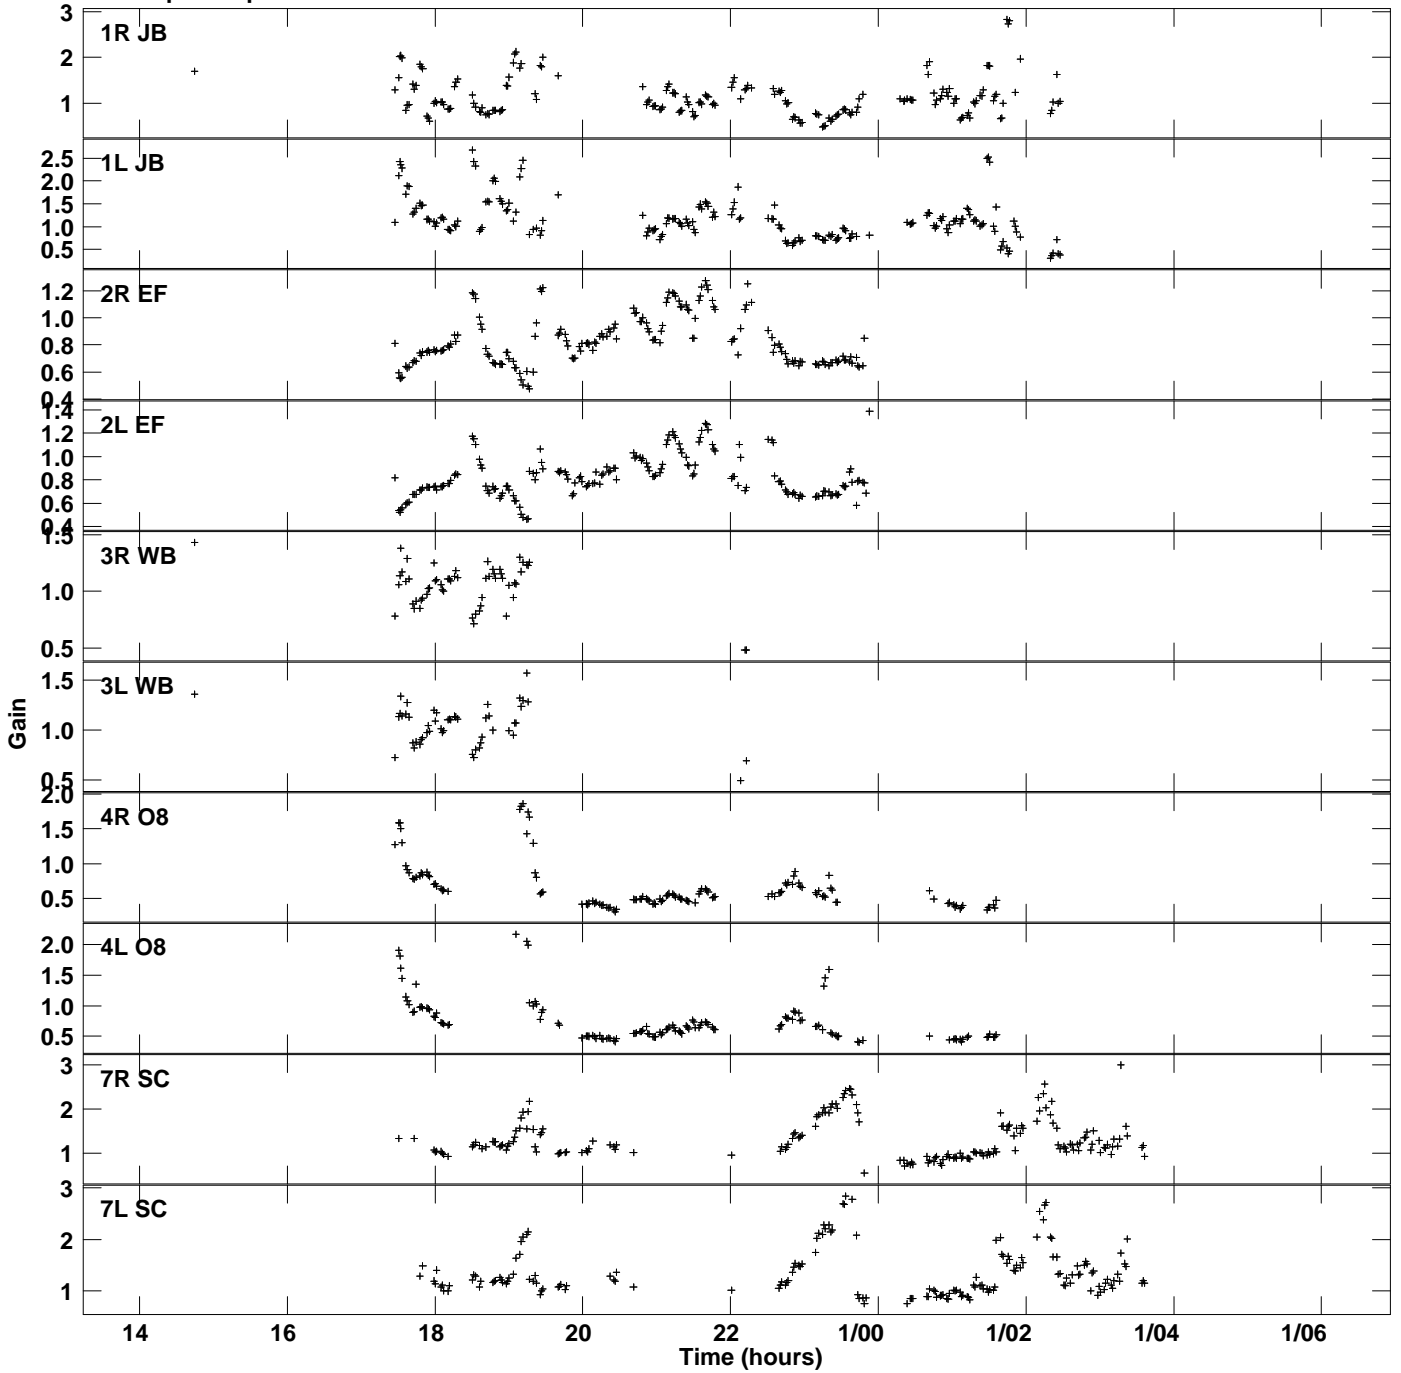

Plot file version 1 created 18-JAN-2016 23:46:07
Gain amp vs UTC time for 3C236.MULTI.1
SN 2 Rpol & Lpol IF 1

Plot file version 2 created 18-JAN-2016 23:46:07
Gain amp vs UTC time for 3C236.MULTI.1
SN 2 Rpol & Lpol IF 1

Plot file version 3 created 18-JAN-2016 23:46:07
Gain amp vs UTC time for 3C236.MULTI.1
SN 2 Rpol & Lpol IF 1