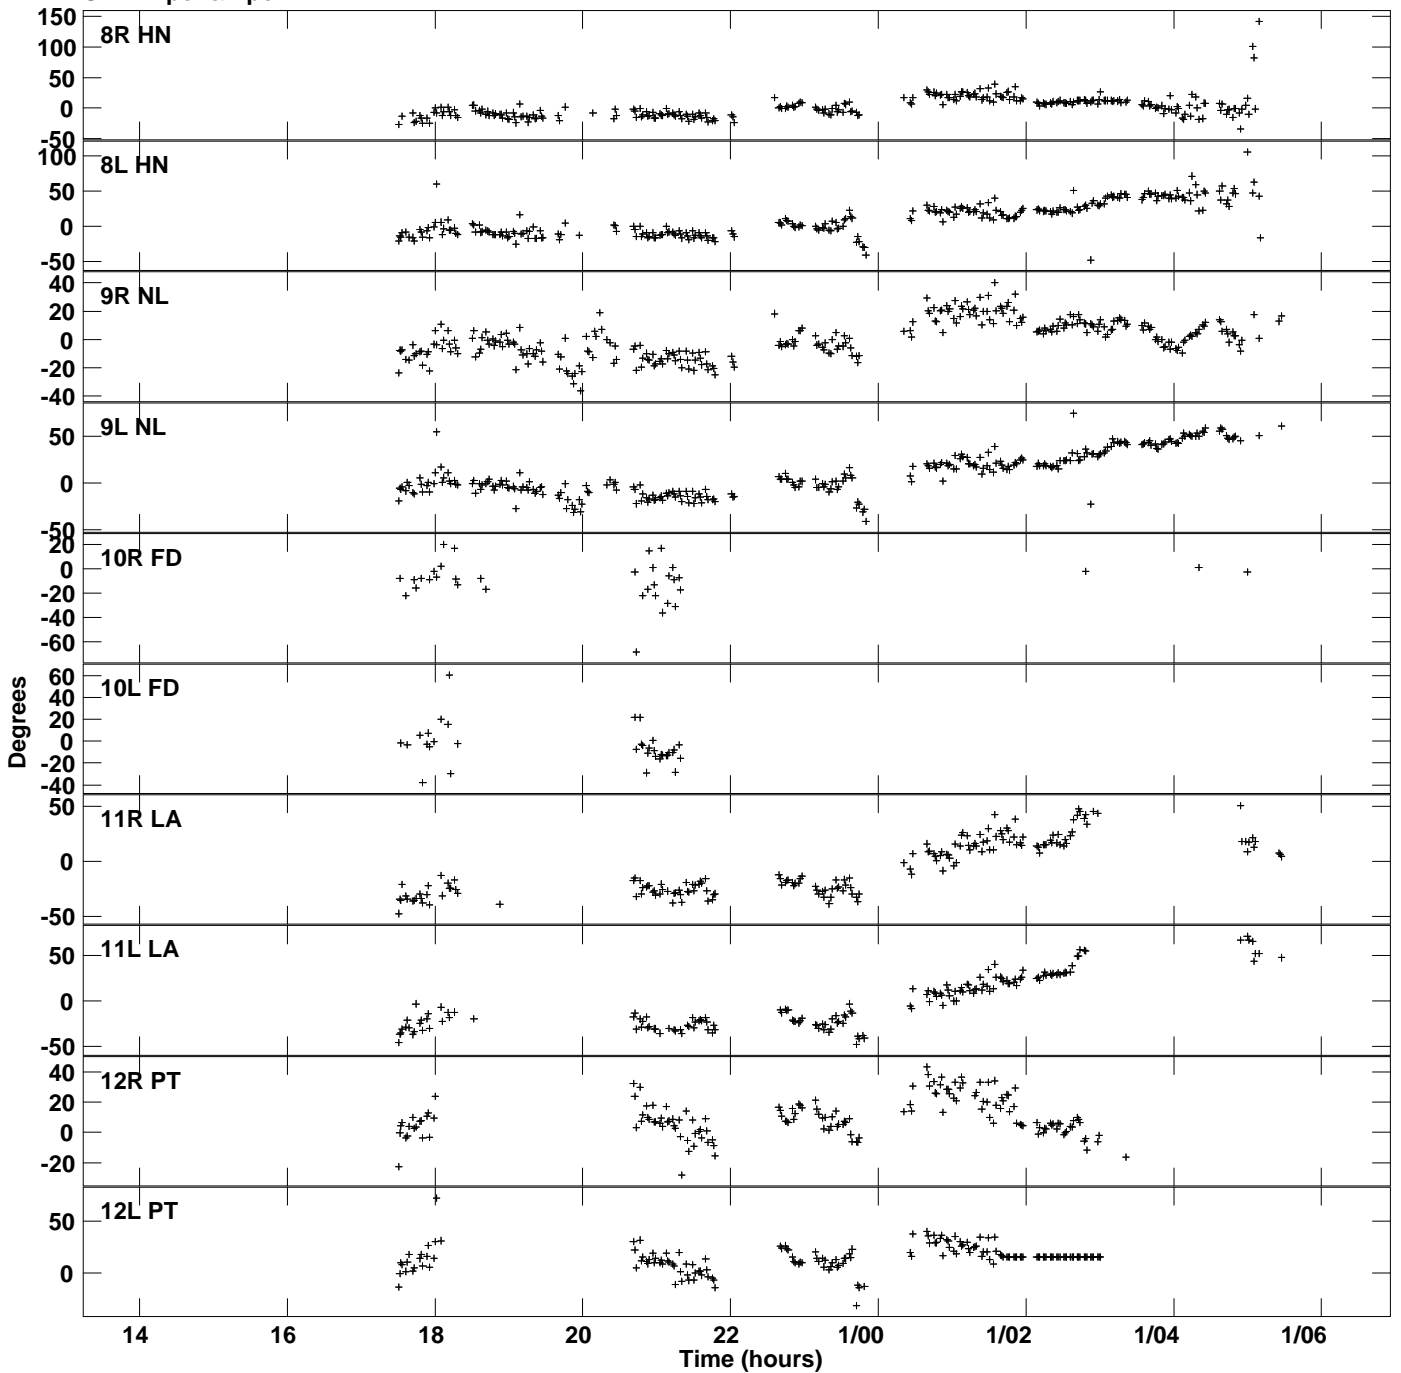

Plot file version 1 created 18-JAN-2016 23:45:59  
Gain phs vs UTC time for 3C236.MULTI.1  
SN 1 Rpol & Lpol IF 1

Plot file version 2 created 18-JAN-2016 23:45:59  
Gain phs vs UTC time for 3C236.MULTI.1  
SN 1 Rpol & Lpol IF 1

Plot file version 3 created 18-JAN-2016 23:45:59  
Gain phs vs UTC time for 3C236.MULTI.1  
SN 1 Rpol & Lpol IF 1