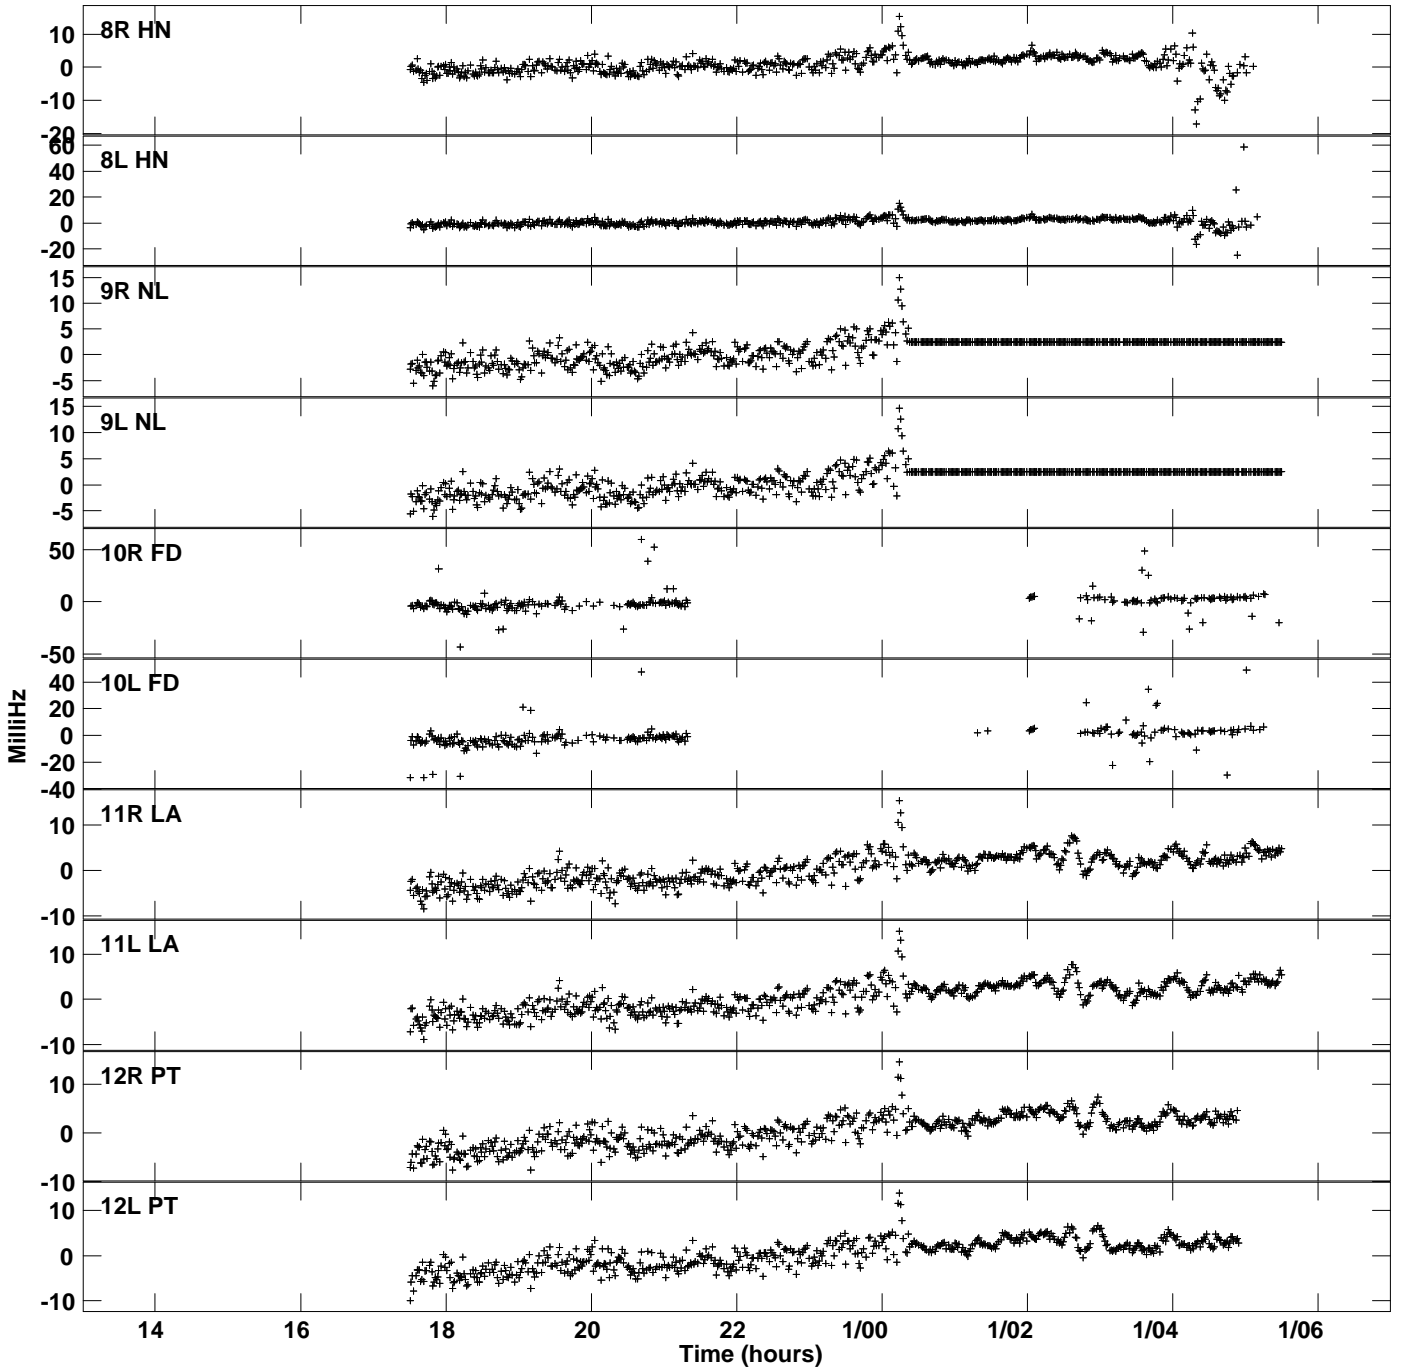

Plot file version 1 created 18-JAN-2016 23:30:58
Rate vs UTC time for GN002B_2.UVDATA.1
SN 2 Rpol & Lpol IF 1

Plot file version 2 created 18-JAN-2016 23:30:58
Rate vs UTC time for GN002B_2.UVDATA.1
SN 2 Rpol & Lpol IF 1

Plot file version 3 created 18-JAN-2016 23:30:58
Rate vs UTC time for GN002B_2.UVDATA.1
SN 2 Rpol & Lpol IF 1