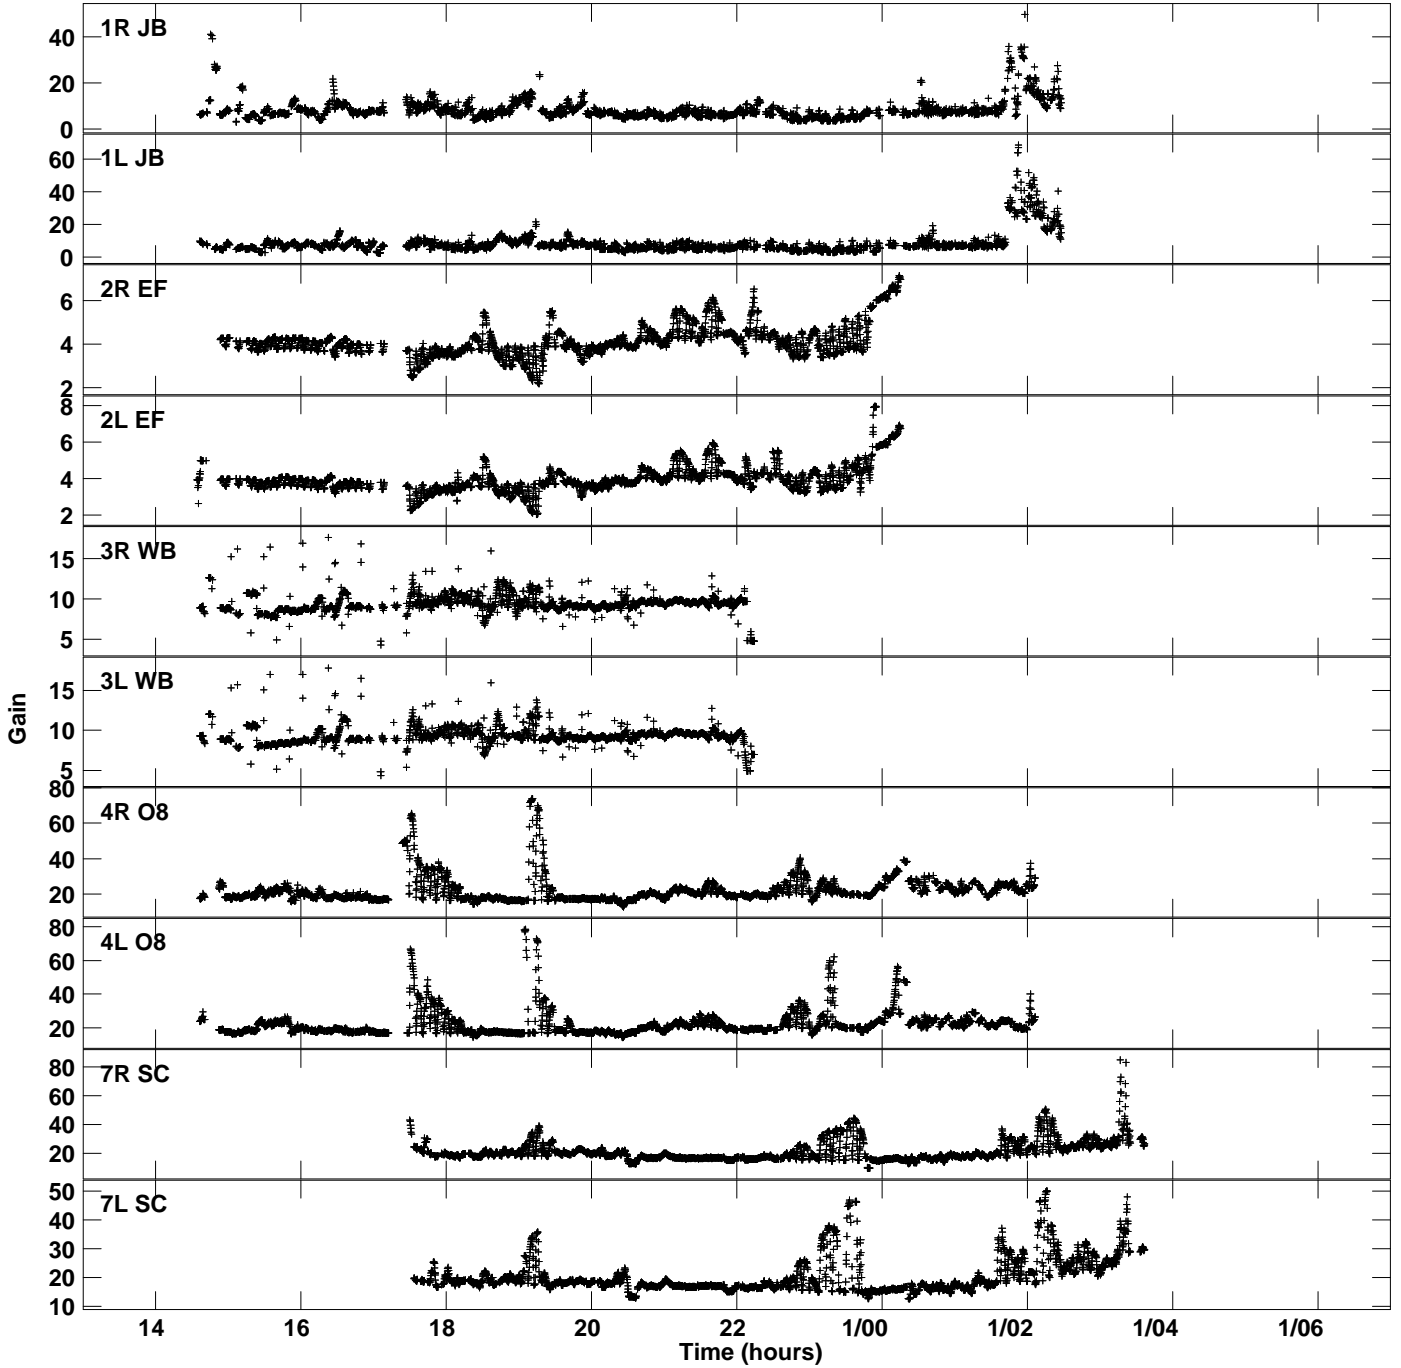

Plot file version 1 created 18-JAN-2016 23:47:00
Gain amp vs UTC time for GN002B_2.TMP.1
CL 4 Rpol & Lpol IF 1

Plot file version 2 created 18-JAN-2016 23:47:00
Gain amp vs UTC time for GN002B_2.TMP.1
CL 4 Rpol & Lpol IF 1

Plot file version 3 created 18-JAN-2016 23:47:00
Gain amp vs UTC time for GN002B_2.TMP.1
CL 4 Rpol & Lpol IF 1