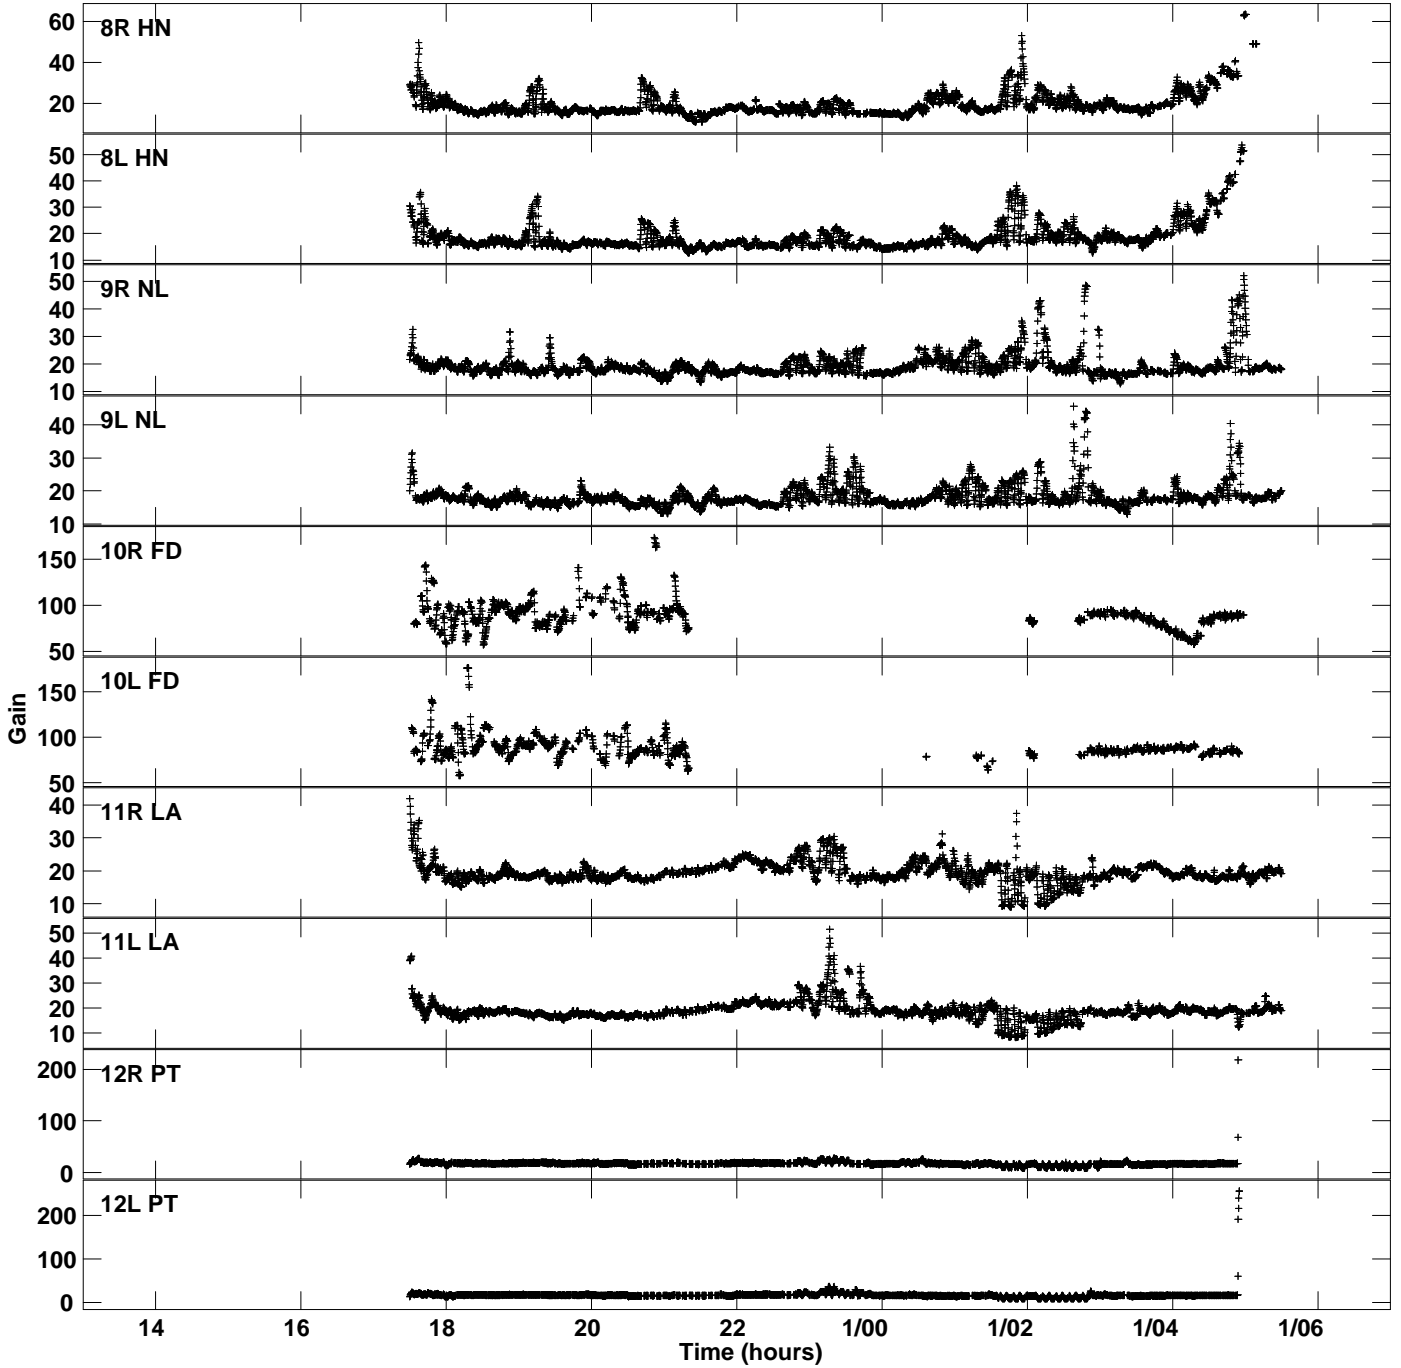

Plot file version 1 created 18-JAN-2016 23:47:00
Gain amp vs UTC time for GN002B_2.TMP.1
CL 4 Rpol & Lpol IF 1

Plot file version 2 created 18-JAN-2016 23:47:00
Gain amp vs UTC time for GN002B_2.TMP.1
CL 4 Rpol & Lpol IF 1

Plot file version 3 created 18-JAN-2016 23:47:00
Gain amp vs UTC time for GN002B_2.TMP.1
CL 4 Rpol & Lpol IF 1