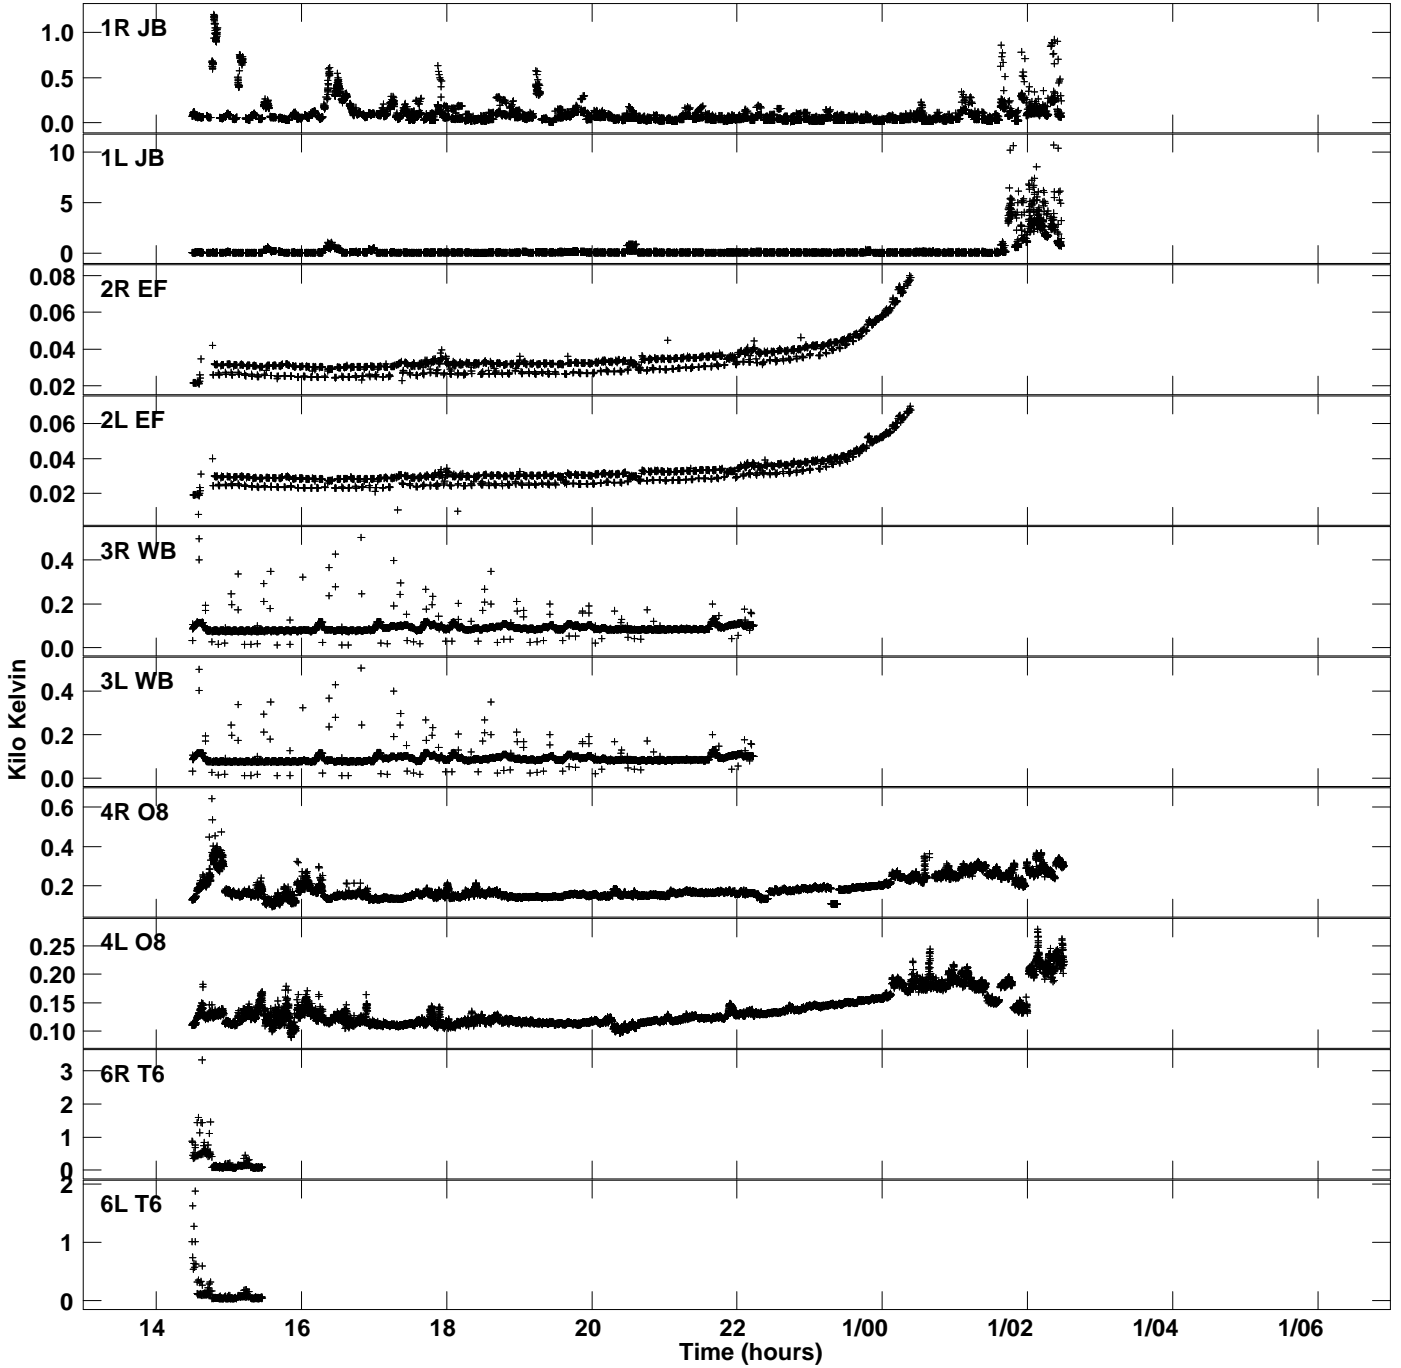

Plot file version 1 created 18-JAN-2016 19:05:32
Tsyst vs UTC time for GN002B_2.UVDATA.1
TY 1 Rpol & Lpol IF 1

Plot file version 2 created 18-JAN-2016 19:05:32
Tsys vs UTC time for GN002B_2.UVDATA.1
TY 1 Rpol & Lpol IF 1

Plot file version 3 created 18-JAN-2016 19:05:32
Tsys vs UTC time for GN002B_2.UVDATA.1
TY 1 Rpol & Lpol IF 1

Plot file version 4 created 18-JAN-2016 19:05:32
Tsys vs UTC time for GN002B_2.UVDATA.1
TY 1 Rpol & Lpol IF 1