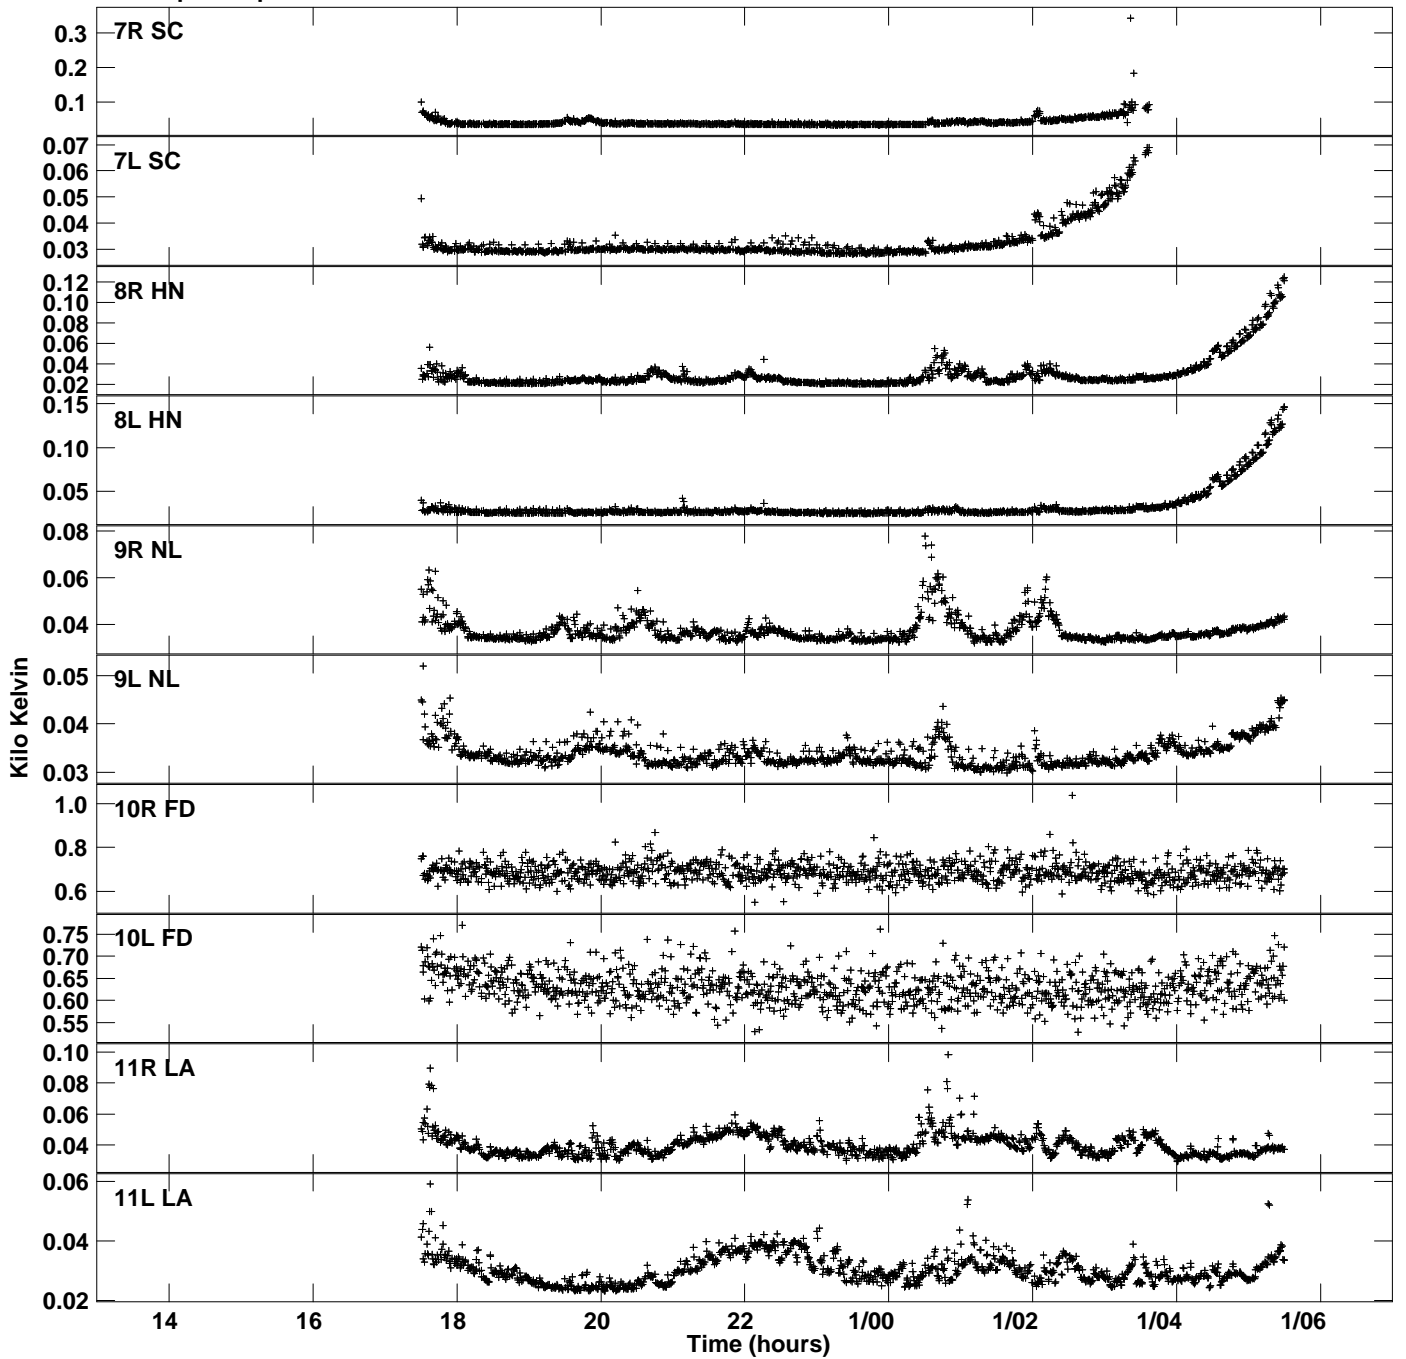

Plot file version 1 created 18-JAN-2016 19:05:32
Tsyst vs UTC time for GN002B_2.UVDATA.1
TY 1 Rpol & Lpol IF 1

Plot file version 2 created 18-JAN-2016 19:05:32
Tsys vs UTC time for GN002B_2.UVDATA.1
TY 1 Rpol & Lpol IF 1

Plot file version 3 created 18-JAN-2016 19:05:32
Tsys vs UTC time for GN002B_2.UVDATA.1
TY 1 Rpol & Lpol IF 1

Plot file version 4 created 18-JAN-2016 19:05:32
Tsys vs UTC time for GN002B_2.UVDATA.1
TY 1 Rpol & Lpol IF 1