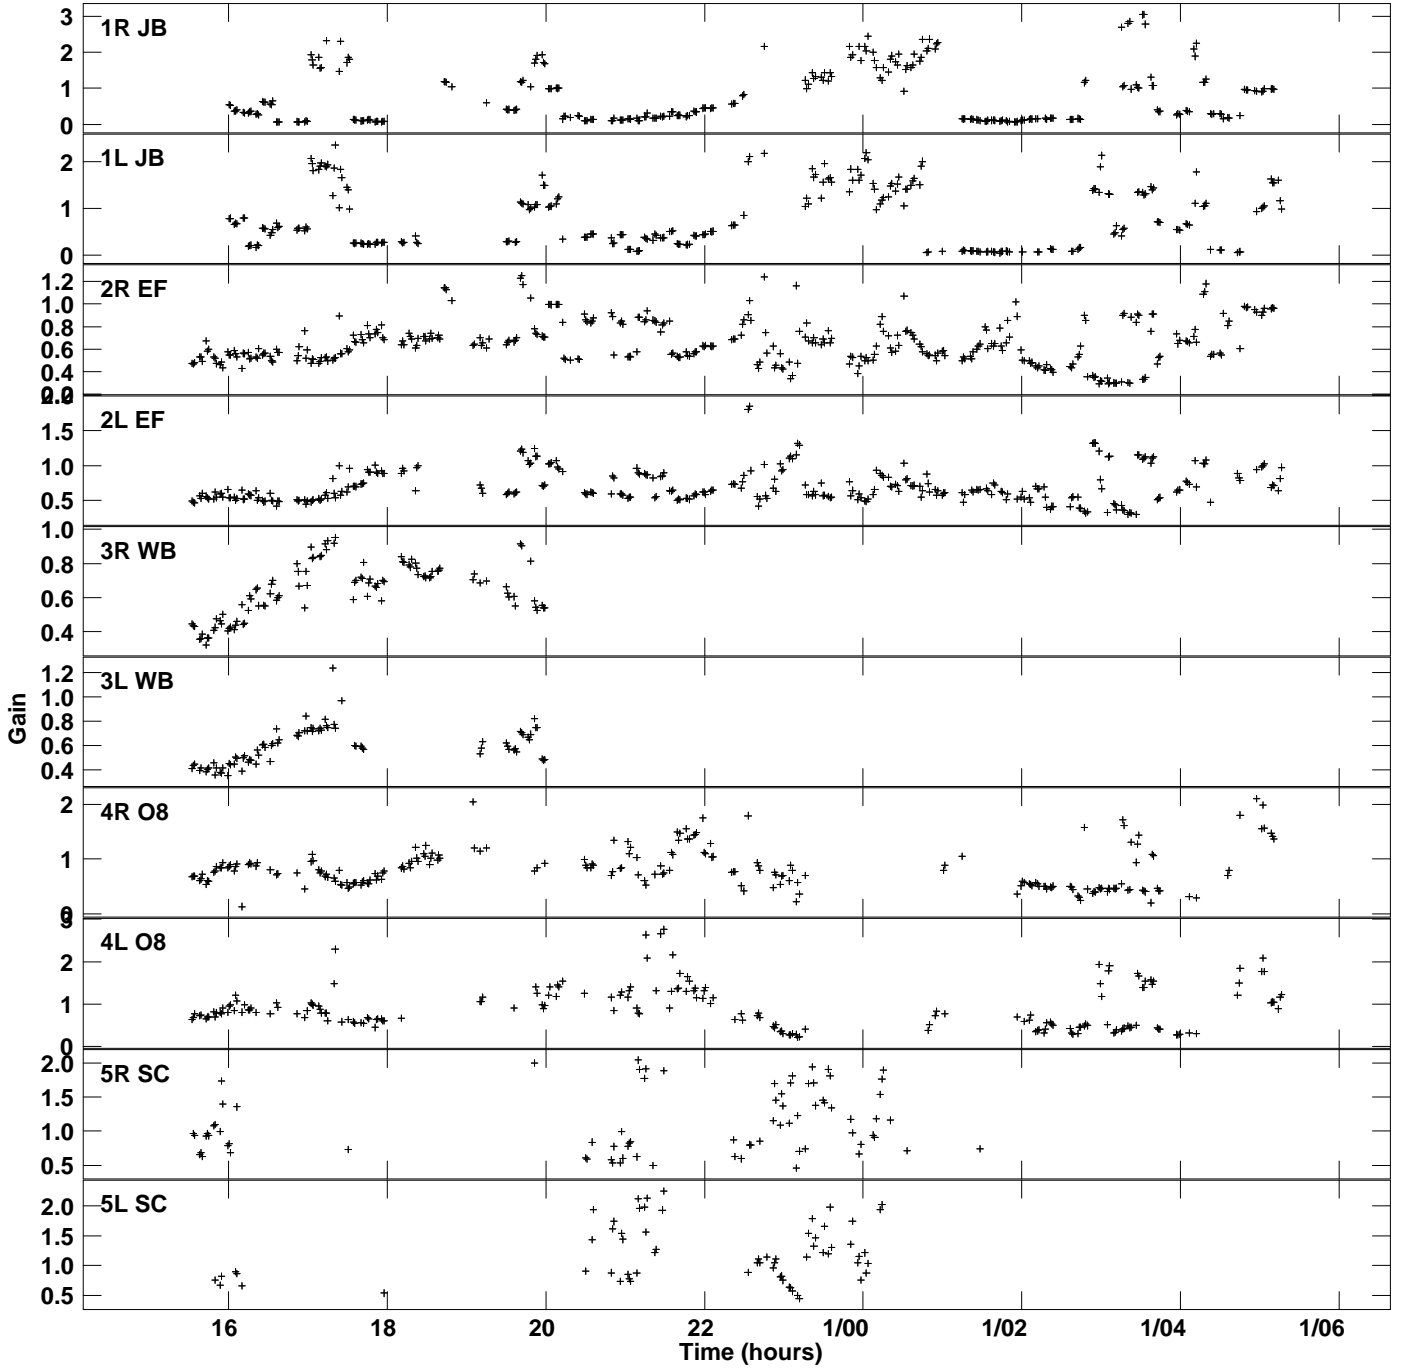

Plot file version 1 created 03-MAR-2016 10:38:17
Gain amp vs UTC time for 4C52.MULTI.1
SN 2 Rpol & Lpol IF 1

Plot file version 2 created 03-MAR-2016 10:38:17
Gain amp vs UTC time for 4C52.MULTI.1
SN 2 Rpol & Lpol IF 1

Plot file version 3 created 03-MAR-2016 10:38:17
Gain amp vs UTC time for 4C52.MULTI.1
SN 2 Rpol & Lpol IF 1