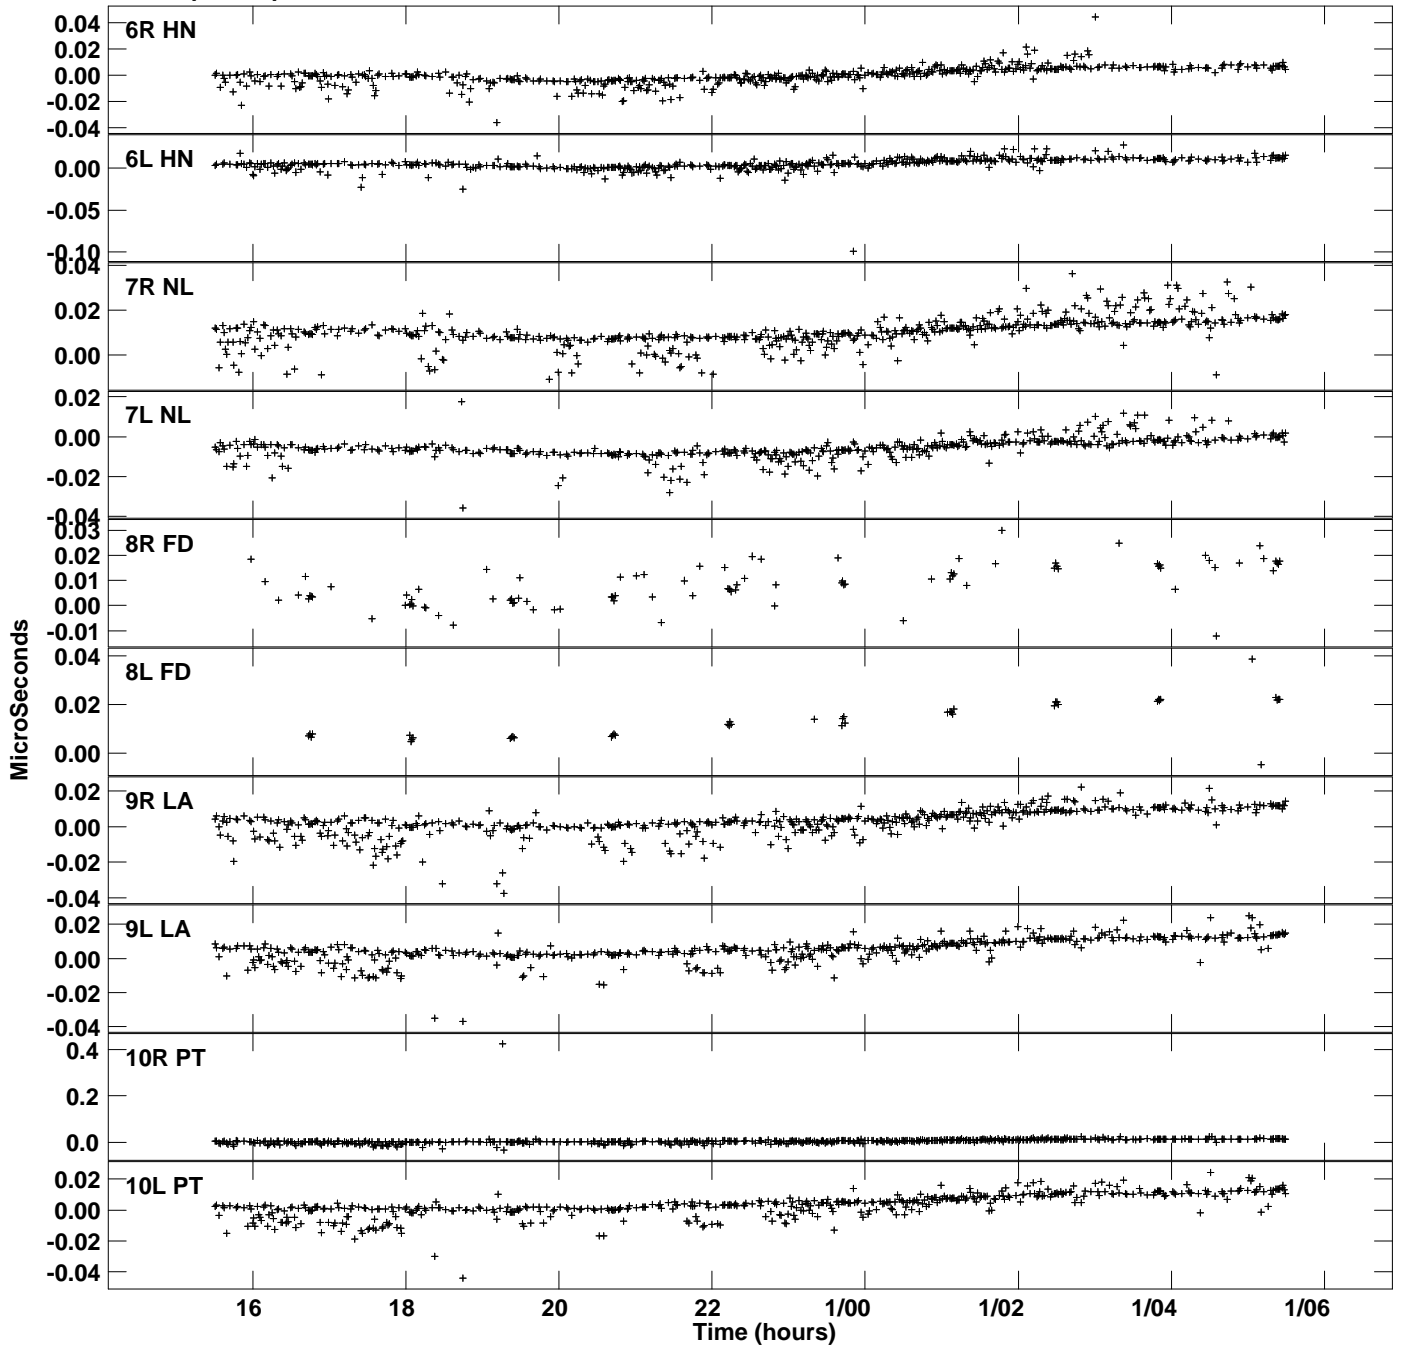

Plot file version 1 created 03-MAR-2016 10:20:46  
Delay vs UTC time for GN002C\_2.UVDATA.1  
SN 2 Rpol & Lpol IF 1

Plot file version 2 created 03-MAR-2016 10:20:46  
Delay vs UTC time for GN002C\_2.UVDATA.1  
SN 2 Rpol & Lpol IF 1

Plot file version 3 created 03-MAR-2016 10:20:46  
Delay vs UTC time for GN002C\_2.UVDATA.1  
SN 2 Rpol & Lpol IF 1