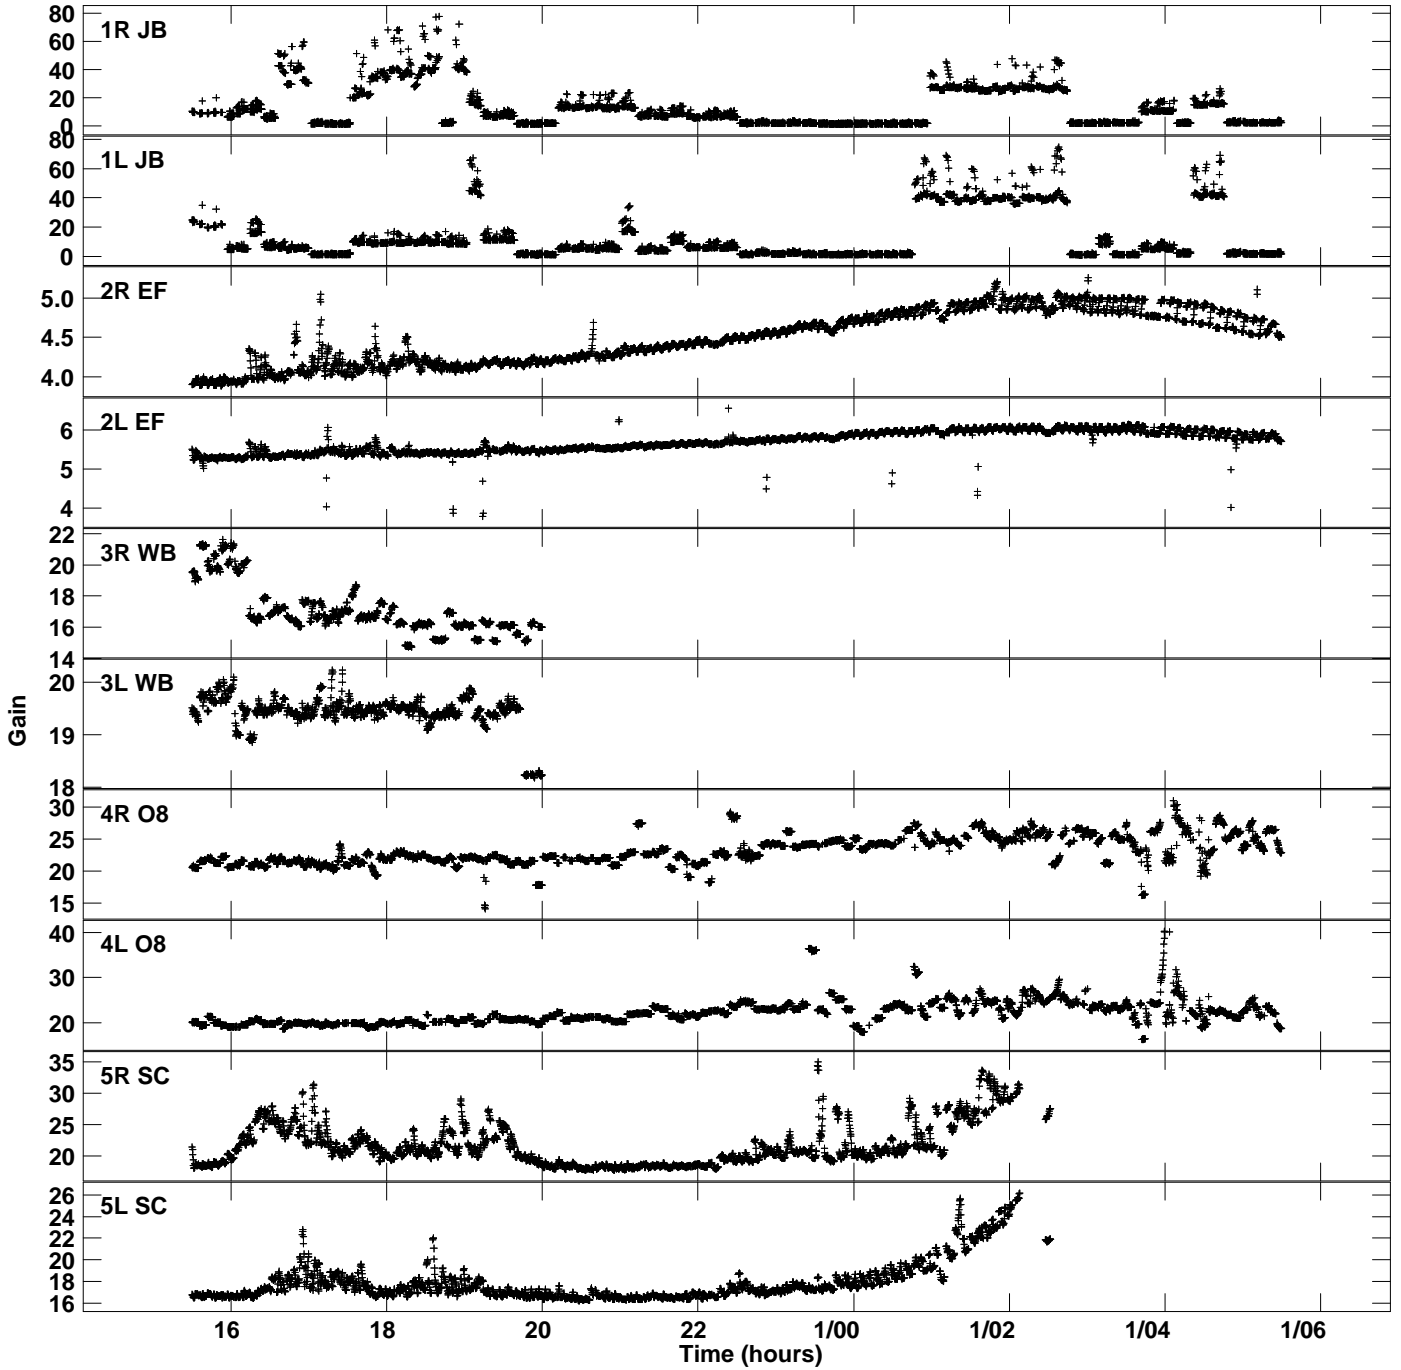

Plot file version 1 created 03-MAR-2016 00:21:42
Gain amp vs UTC time for GN002C_2.UVDATA.1
CL 2 Rpol & Lpol IF 1

Plot file version 2 created 03-MAR-2016 00:21:42
Gain amp vs UTC time for GN002C_2.UVDATA.1
CL 2 Rpol & Lpol IF 1

Plot file version 3 created 03-MAR-2016 00:21:43
Gain amp vs UTC time for GN002C_2.UVDATA.1
CL 2 Rpol & Lpol IF 1