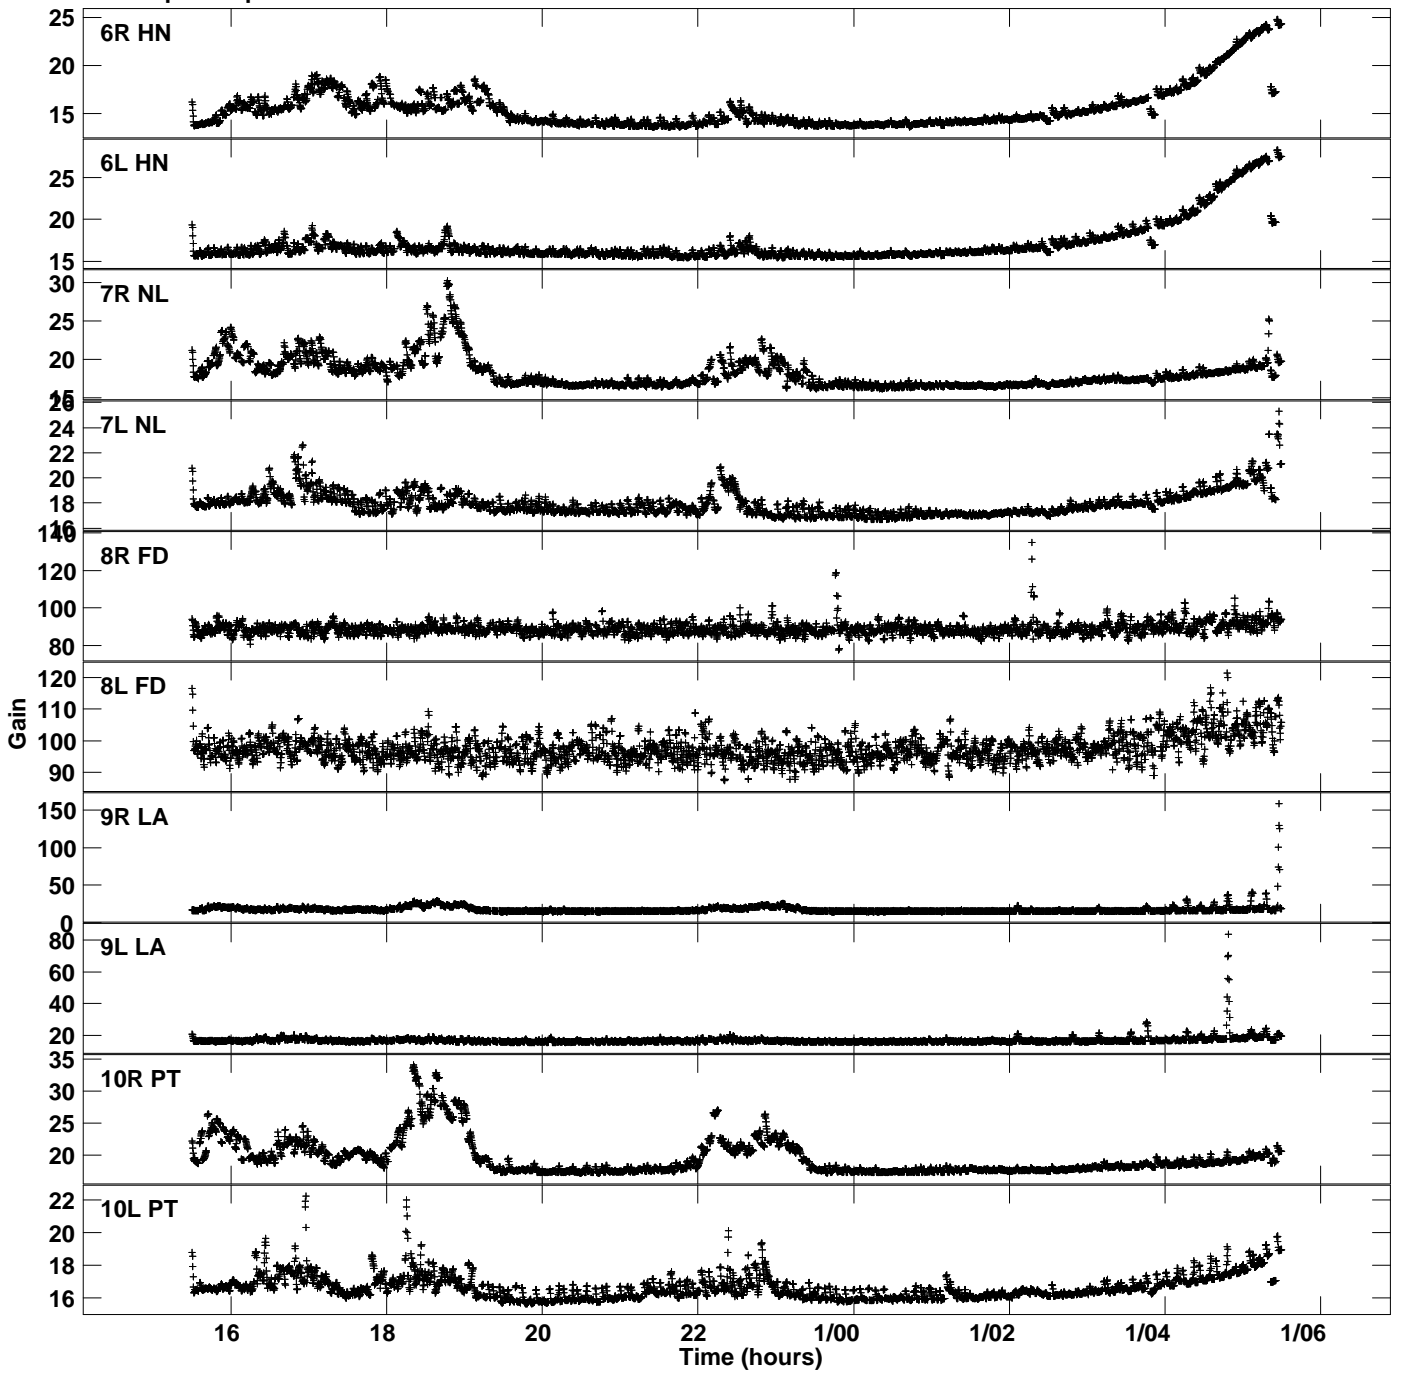

Plot file version 1 created 03-MAR-2016 00:21:42
Gain amp vs UTC time for GN002C_2.UVDATA.1
CL 2 Rpol & Lpol IF 1

Plot file version 2 created 03-MAR-2016 00:21:42
Gain amp vs UTC time for GN002C_2.UVDATA.1
CL 2 Rpol & Lpol IF 1

Plot file version 3 created 03-MAR-2016 00:21:43
Gain amp vs UTC time for GN002C_2.UVDATA.1
CL 2 Rpol & Lpol IF 1