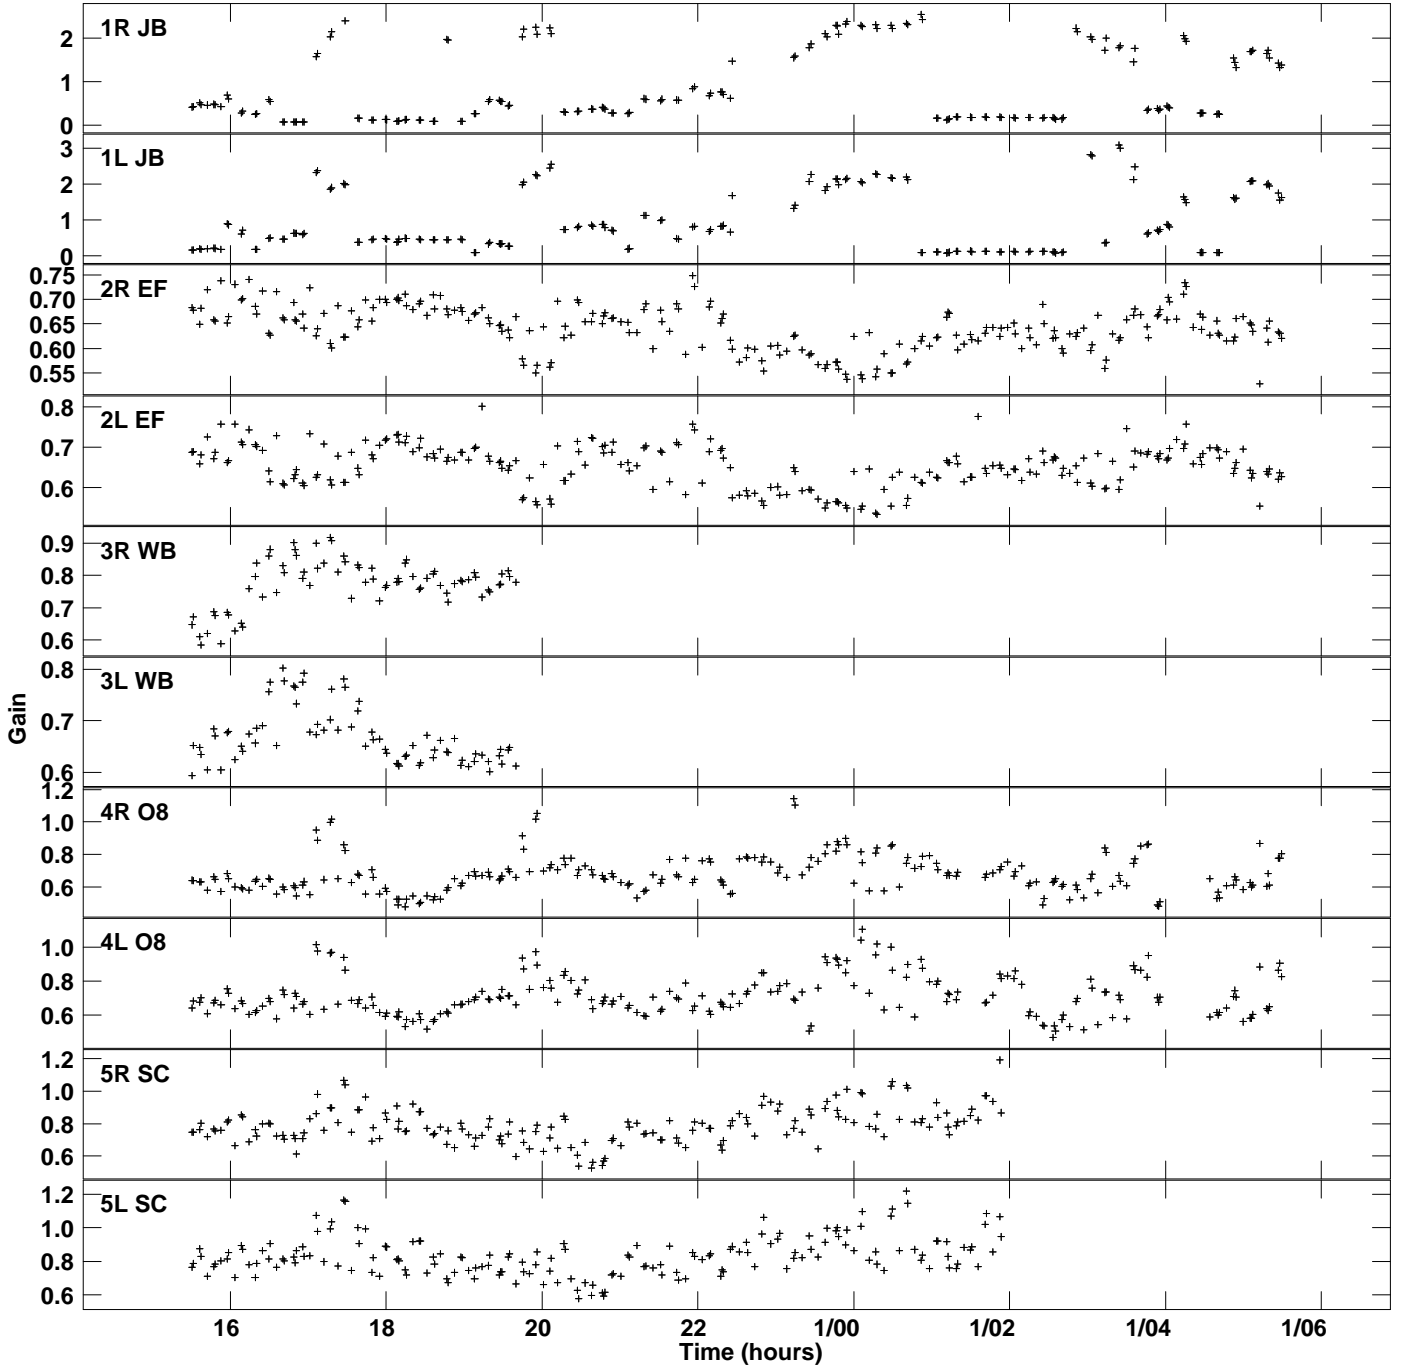

Plot file version 1 created 03-MAR-2016 10:38:01
Gain amp vs UTC time for J1545+5400.MULTI.1
SN 2 Rpol & Lpol IF 1

Plot file version 2 created 03-MAR-2016 10:38:01
Gain amp vs UTC time for J1545+5400.MULTI.1
SN 2 Rpol & Lpol IF 1

Plot file version 3 created 03-MAR-2016 10:38:01
Gain amp vs UTC time for J1545+5400.MULTI.1
SN 2 Rpol & Lpol IF 1