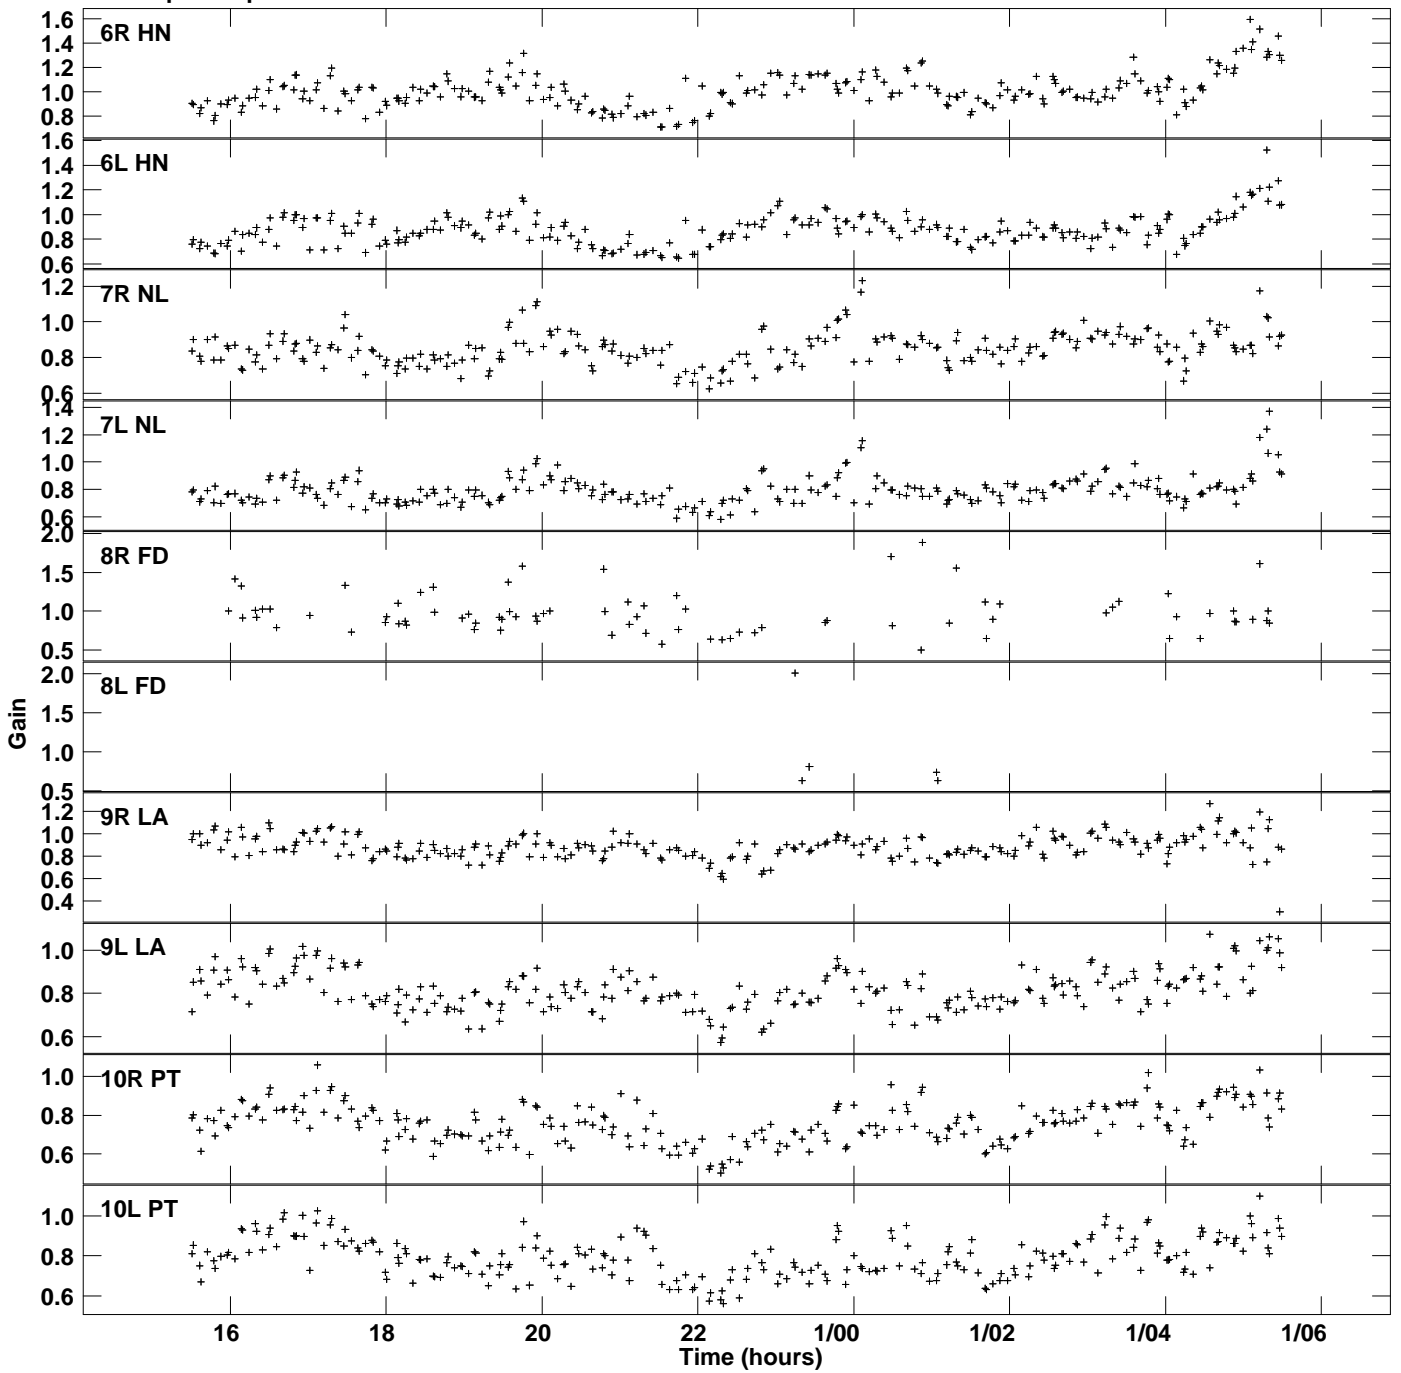

Plot file version 1 created 03-MAR-2016 10:38:01
Gain amp vs UTC time for J1545+5400.MULTI.1
SN 2 Rpol & Lpol IF 1

Plot file version 2 created 03-MAR-2016 10:38:01
Gain amp vs UTC time for J1545+5400.MULTI.1
SN 2 Rpol & Lpol IF 1

Plot file version 3 created 03-MAR-2016 10:38:01
Gain amp vs UTC time for J1545+5400.MULTI.1
SN 2 Rpol & Lpol IF 1