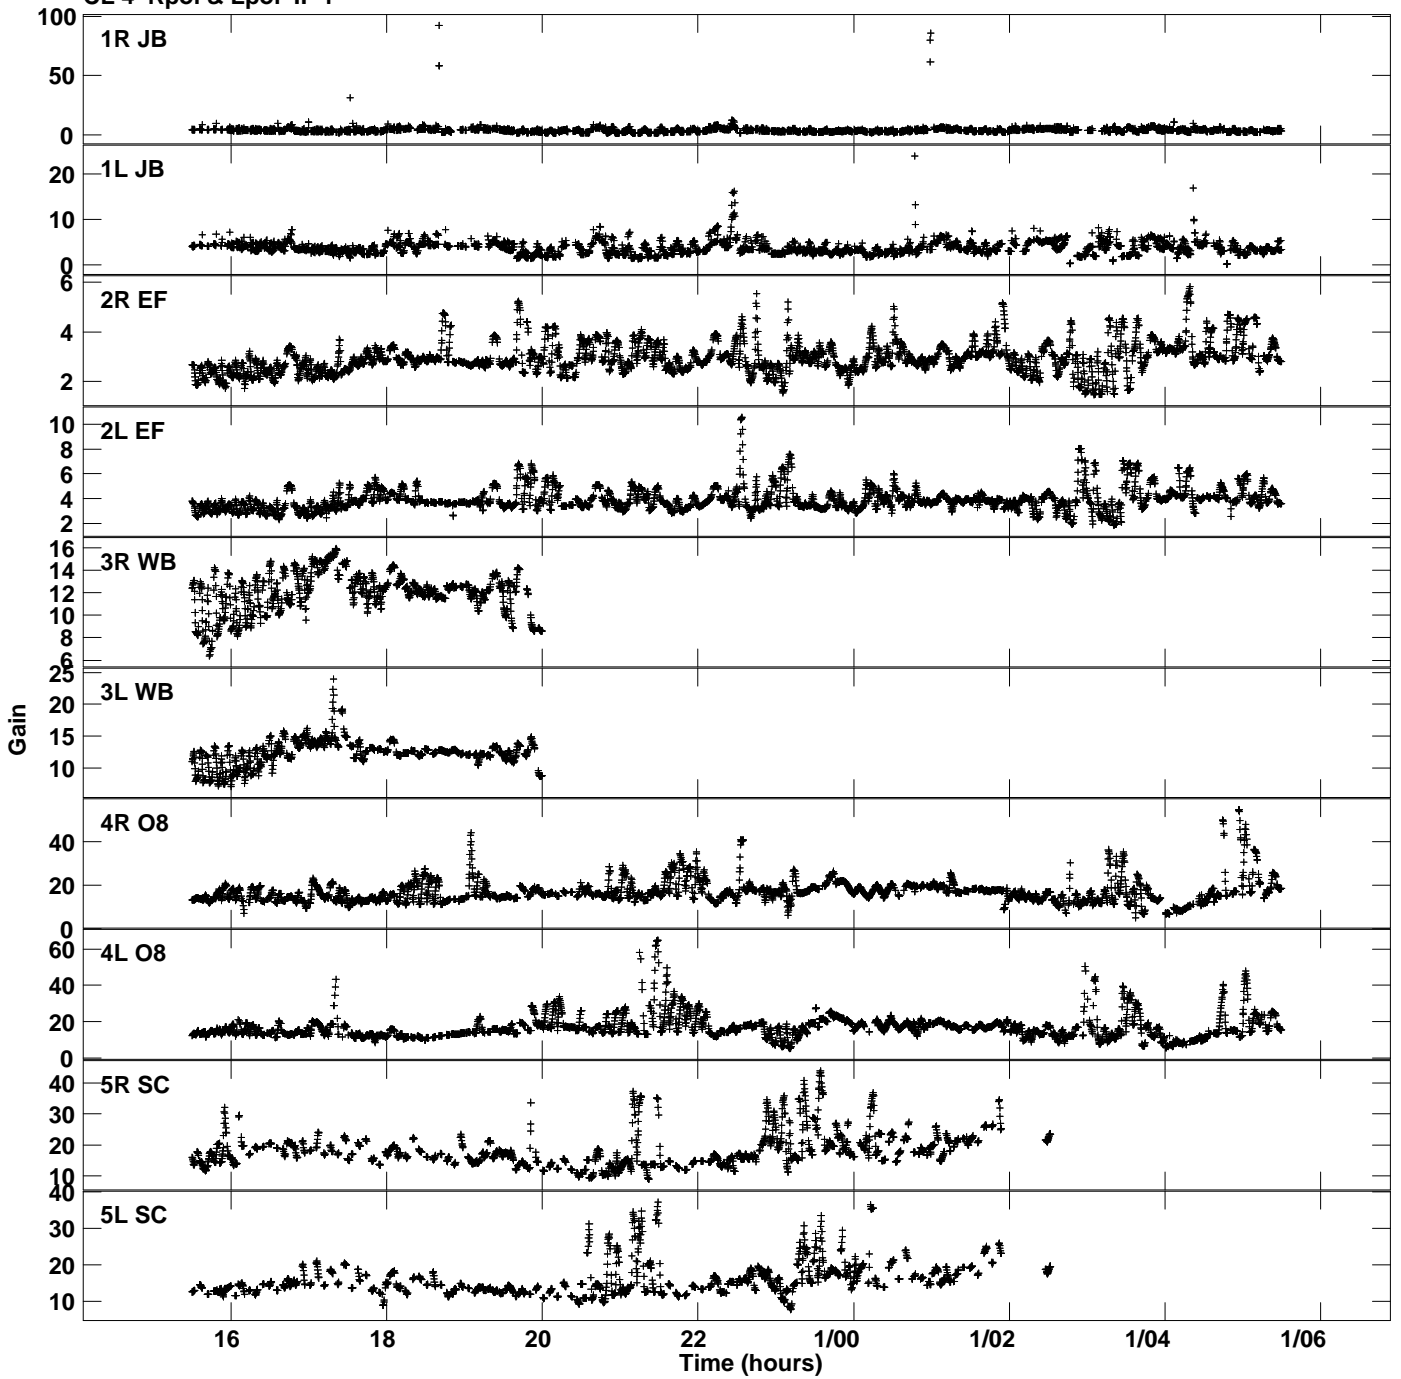

Plot file version 1 created 03-MAR-2016 10:39:13
Gain amp vs UTC time for GN002C_2.TMP.1
CL 4 Rpol & Lpol IF 1

Plot file version 2 created 03-MAR-2016 10:39:13
Gain amp vs UTC time for GN002C_2.TMP.1
CL 4 Rpol & Lpol IF 1

Plot file version 3 created 03-MAR-2016 10:39:13
Gain amp vs UTC time for GN002C_2.TMP.1
CL 4 Rpol & Lpol IF 1