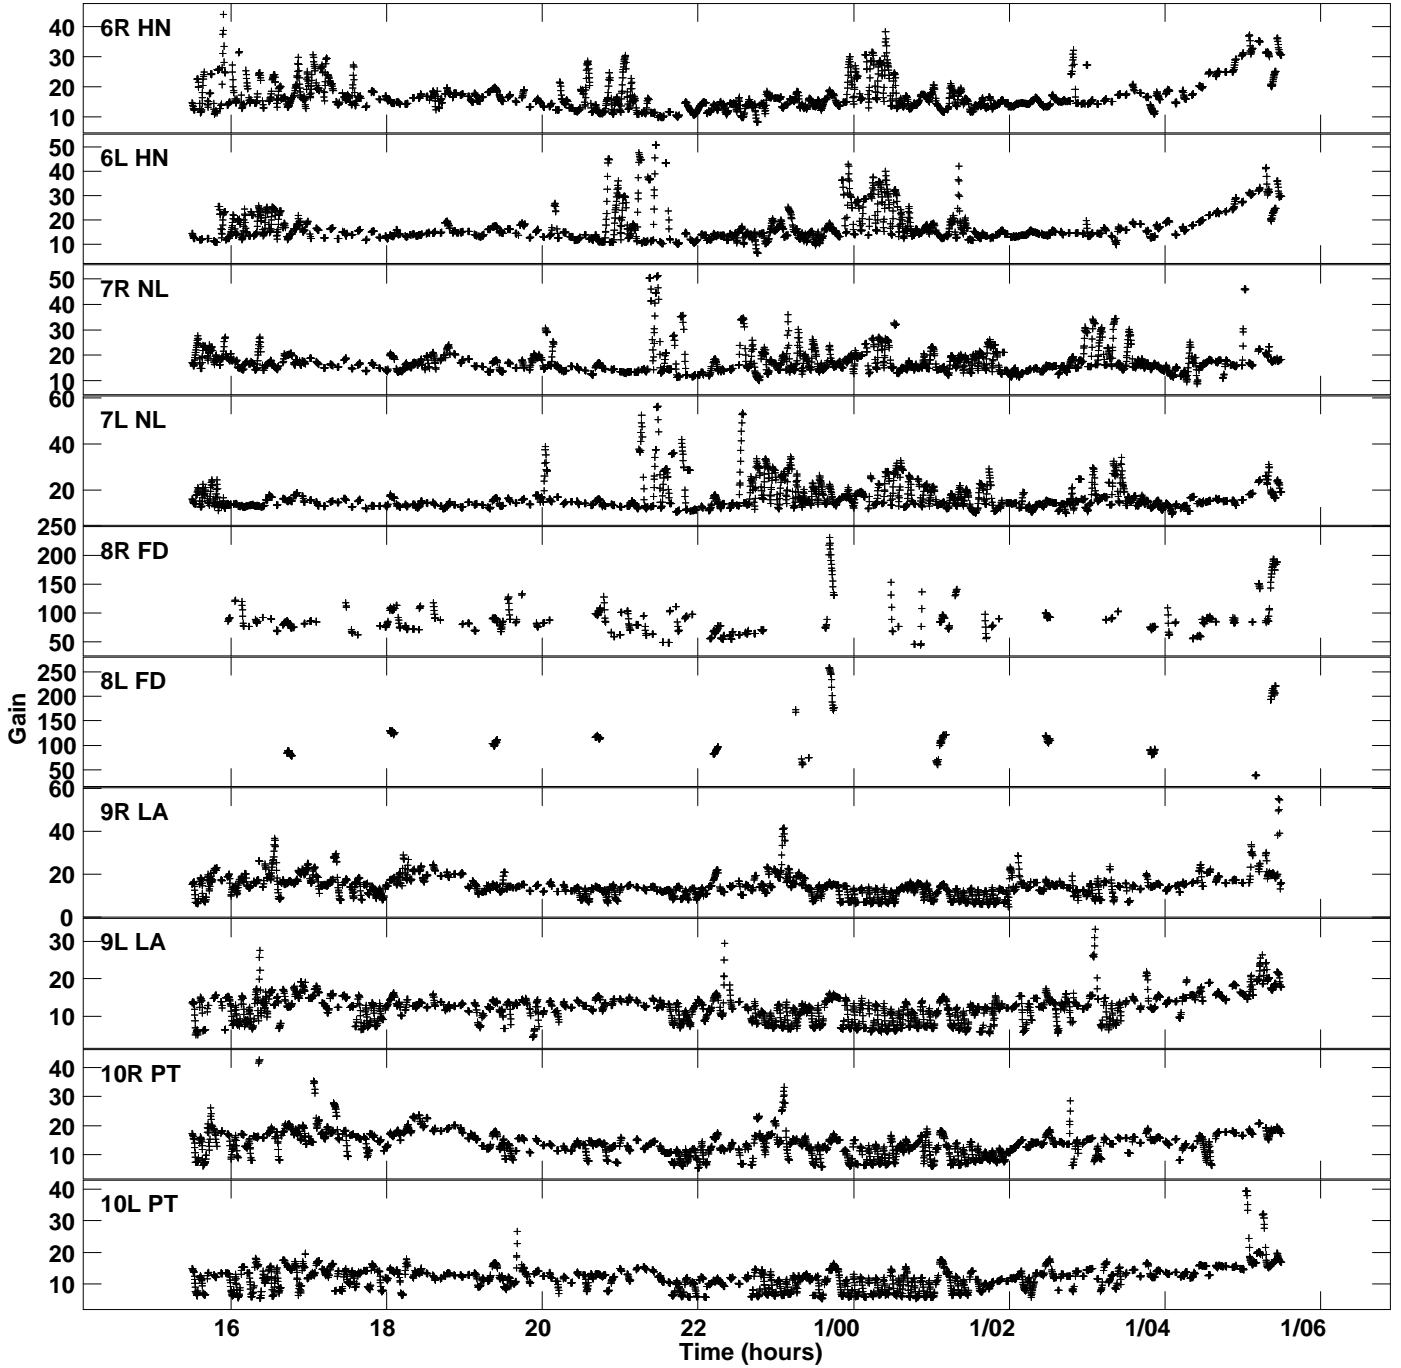

Plot file version 1 created 03-MAR-2016 10:39:13
Gain amp vs UTC time for GN002C_2.TMP.1
CL 4 Rpol & Lpol IF 1

Plot file version 2 created 03-MAR-2016 10:39:13
Gain amp vs UTC time for GN002C_2.TMP.1
CL 4 Rpol & Lpol IF 1

Plot file version 3 created 03-MAR-2016 10:39:13
Gain amp vs UTC time for GN002C_2.TMP.1
CL 4 Rpol & Lpol IF 1