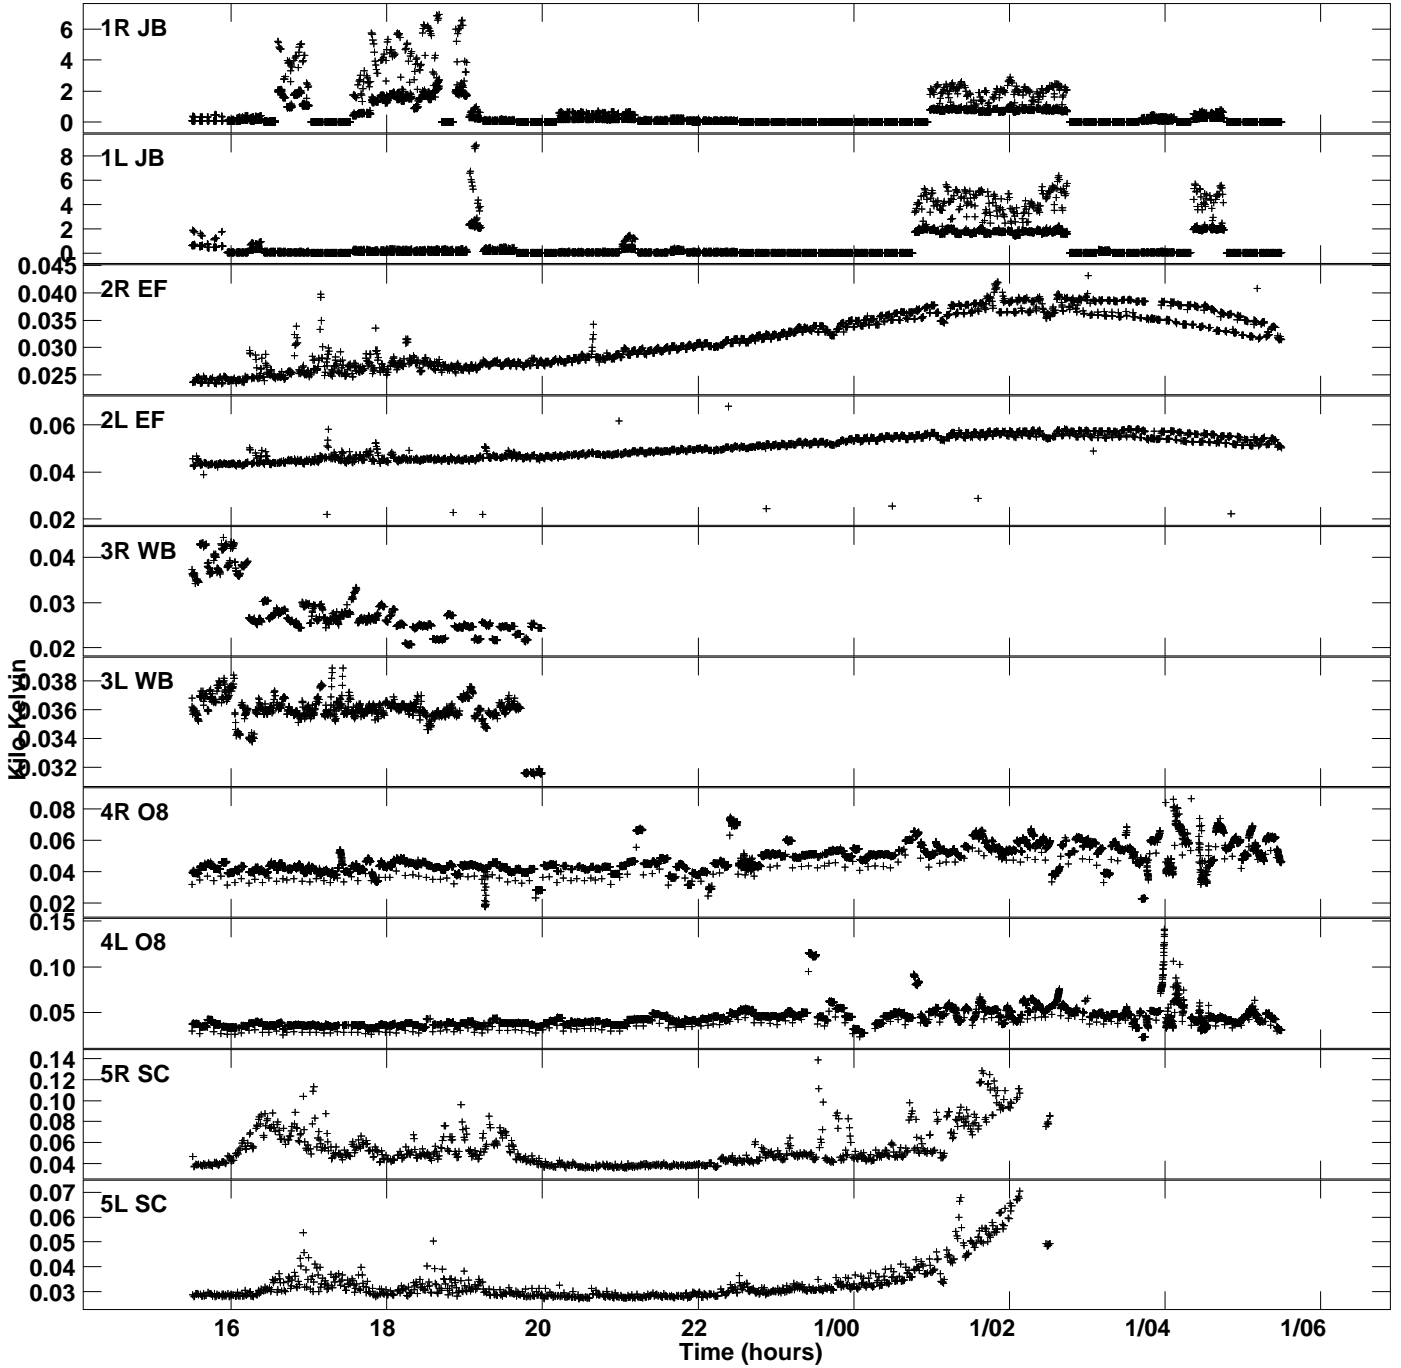

Plot file version 1 created 03-MAR-2016 00:21:40
Tsys vs UTC time for GN002C_2.UVDATA.1
TY 1 Rpol & Lpol IF 1

Plot file version 2 created 03-MAR-2016 00:21:40
Tsys vs UTC time for GN002C_2.UVDATA.1
TY 1 Rpol & Lpol IF 1

Plot file version 3 created 03-MAR-2016 00:21:40
Tsys vs UTC time for GN002C_2.UVDATA.1
TY 1 Rpol & Lpol IF 1