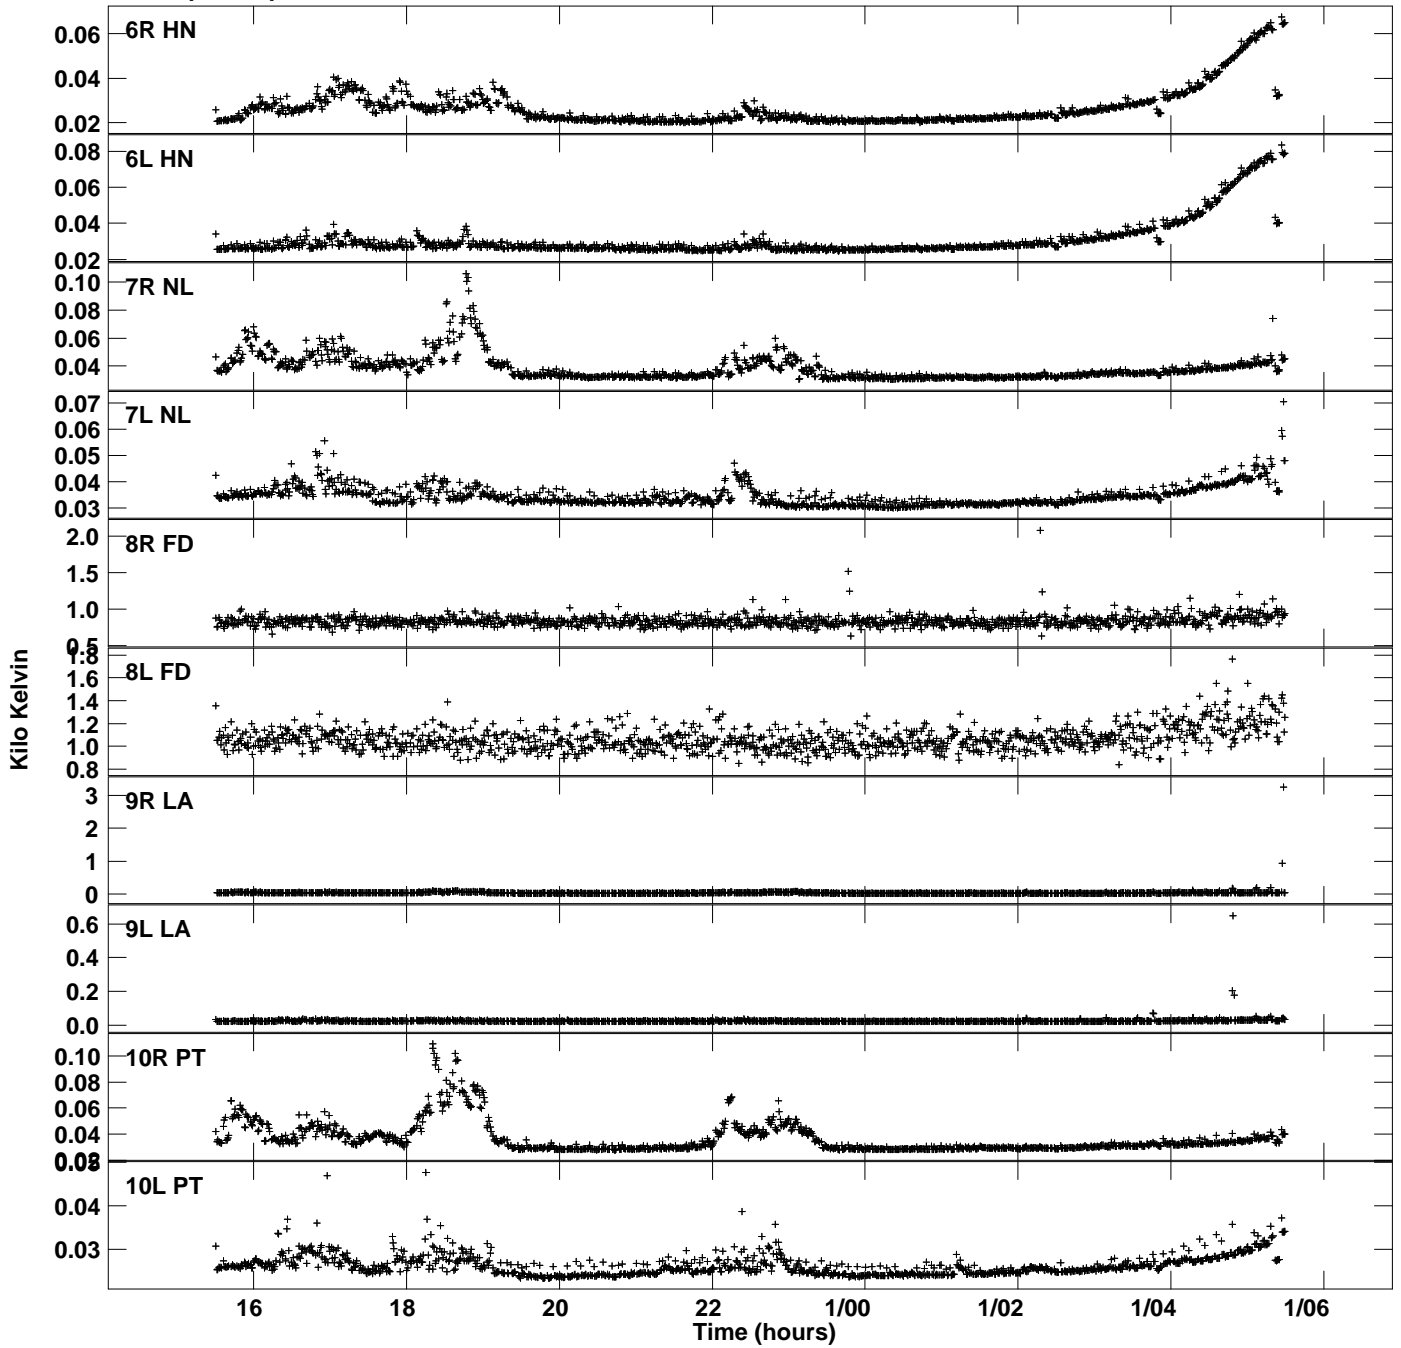

Plot file version 1 created 03-MAR-2016 00:21:40
Tsys vs UTC time for GN002C_2.UVDATA.1
TY 1 Rpol & Lpol IF 1

Plot file version 2 created 03-MAR-2016 00:21:40
Tsys vs UTC time for GN002C_2.UVDATA.1
TY 1 Rpol & Lpol IF 1

Plot file version 3 created 03-MAR-2016 00:21:40
Tsys vs UTC time for GN002C_2.UVDATA.1
TY 1 Rpol & Lpol IF 1